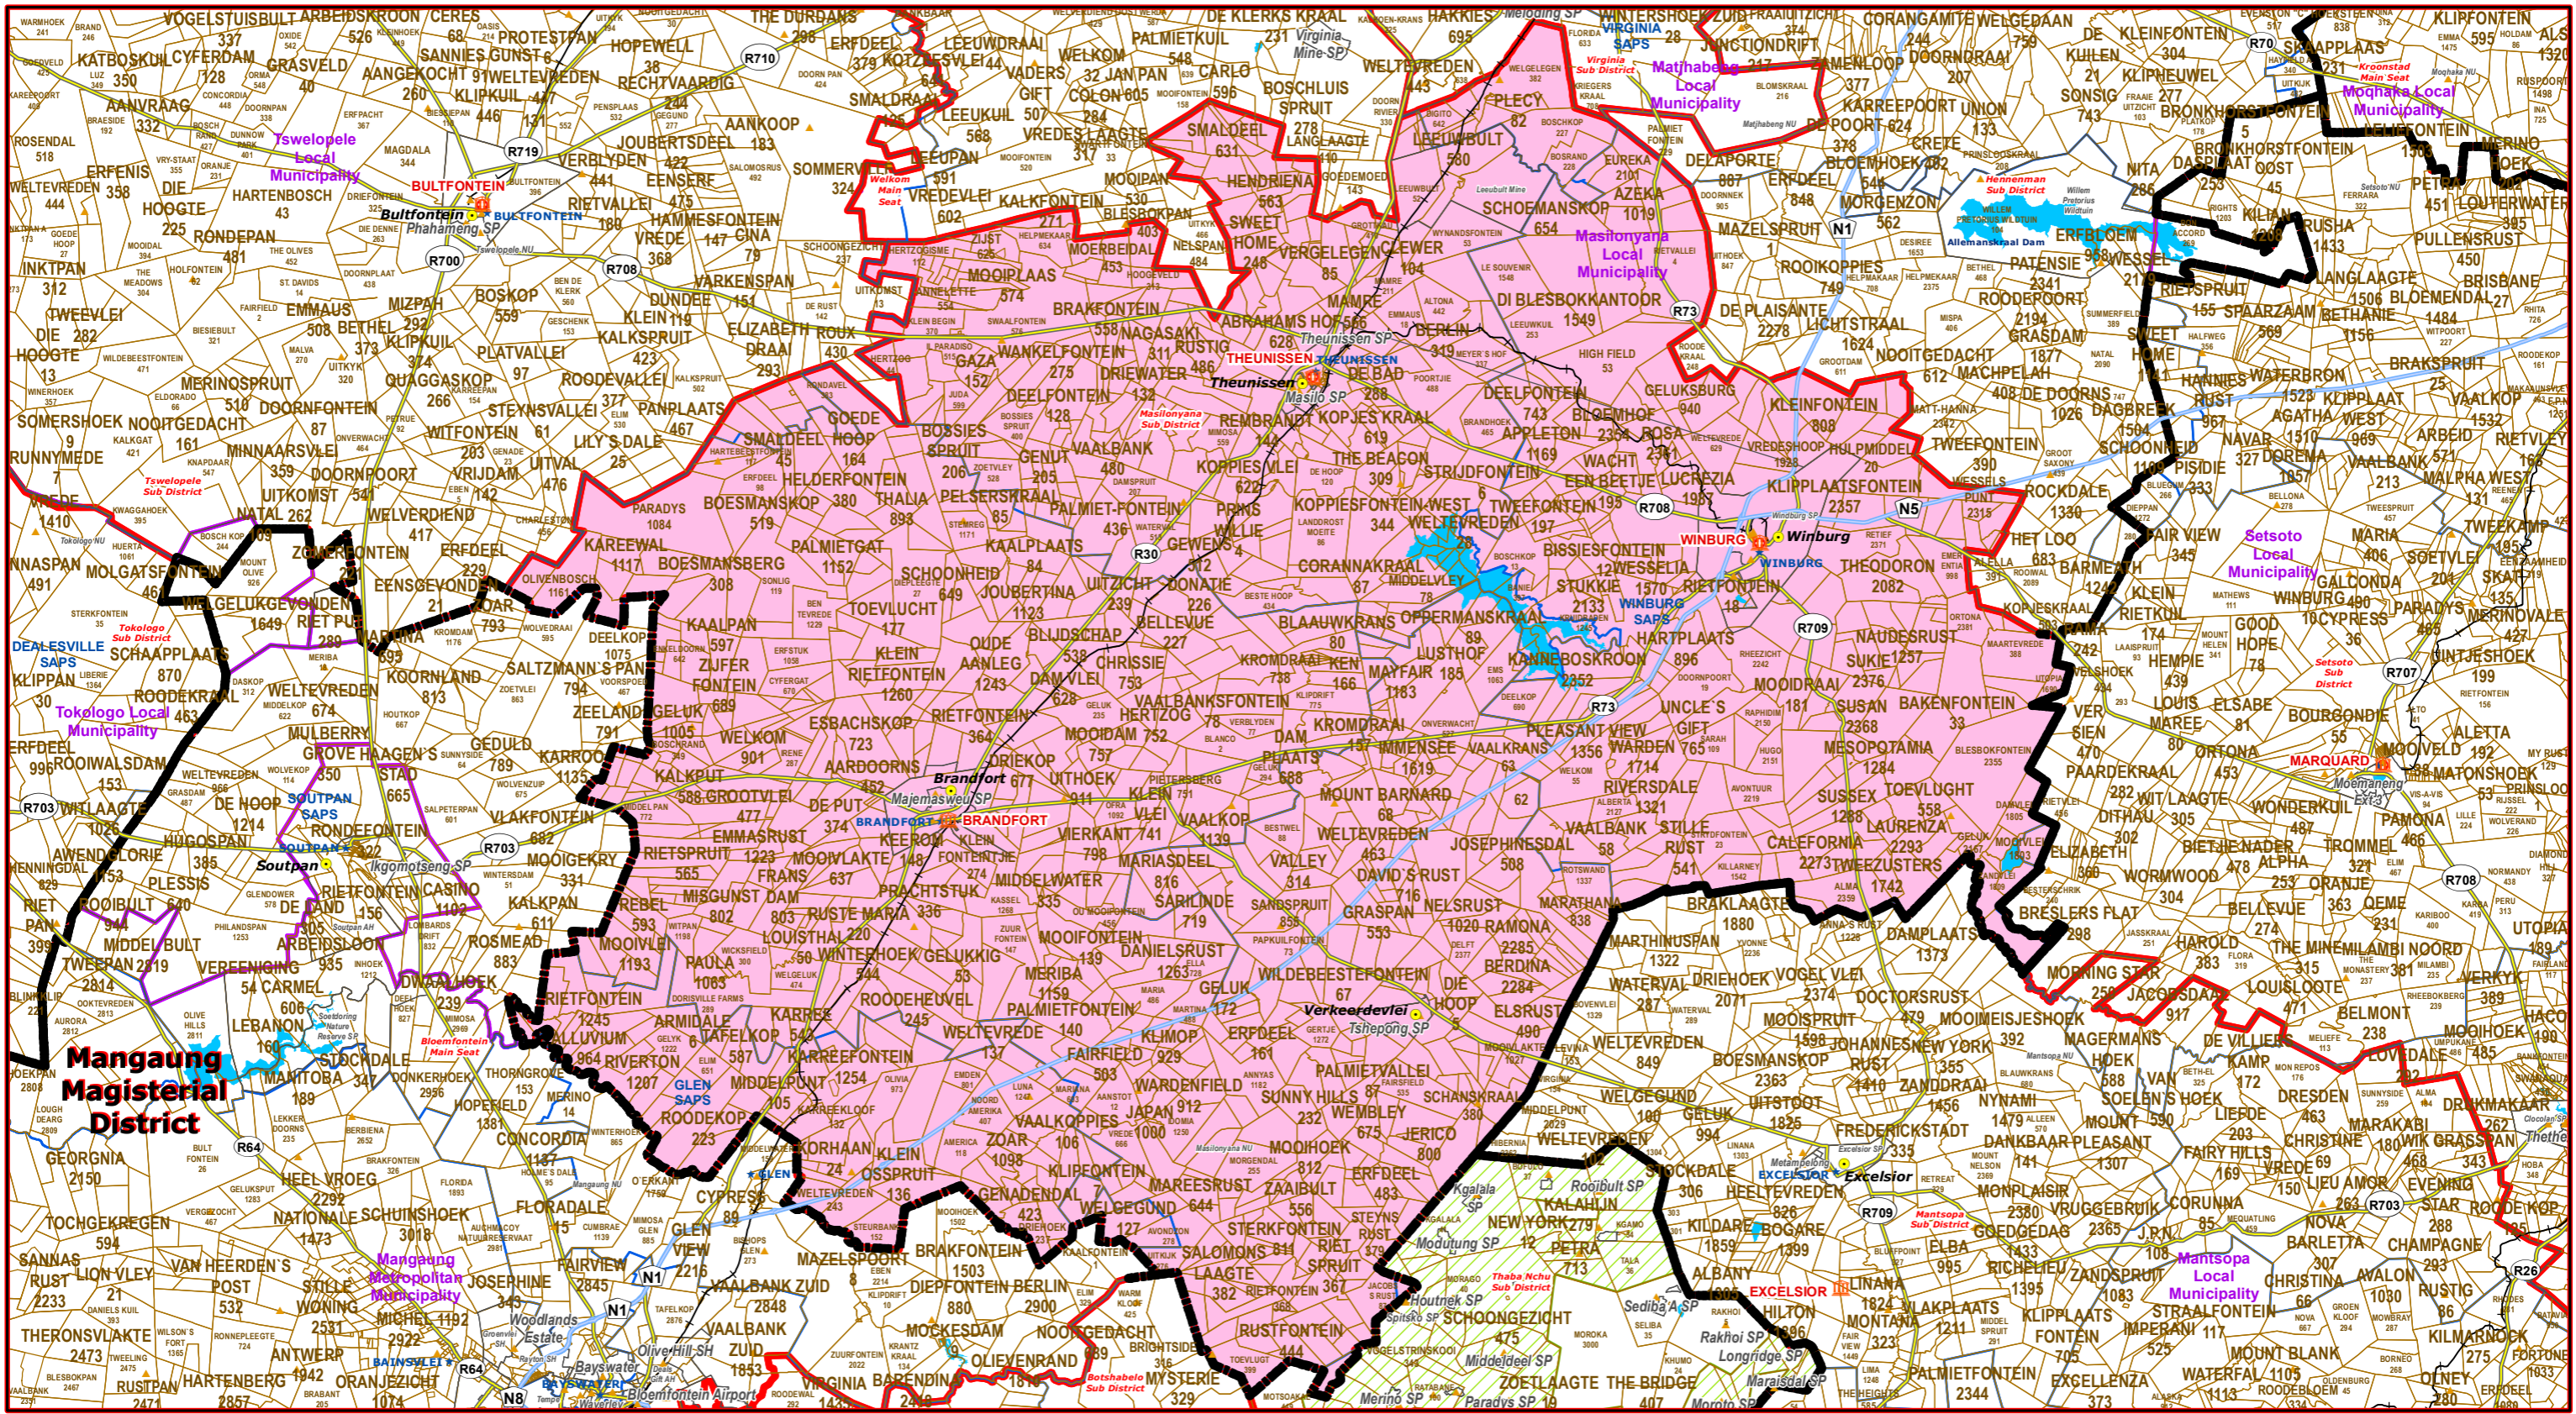

Masilonyana Sub District of Lejweleputswa Magisterial District

Legend

- Main Town
- Main Courts
- ★ Place of Sitting
- ★ Police Stations & Facilities
- ▲ Schools
- Health Facilities
- Rivers
- National Roads
- Main Roads
- Railways
- Provinces
- Local Municipality
- Proposed Magisterial District
- Proposed Seat / Sub District
- Traditional Councils
- Dams

Proposed Main Seat / Sub District within the Proposed Magisterial District

DATA SUPPLIED BY:
 Statistics South Africa
 Department of Water Affairs & Forestry
 Department of Provincial & Local Government
 Department of Health
 Department of Safety & Security
 Department of Education
 Department of Transport