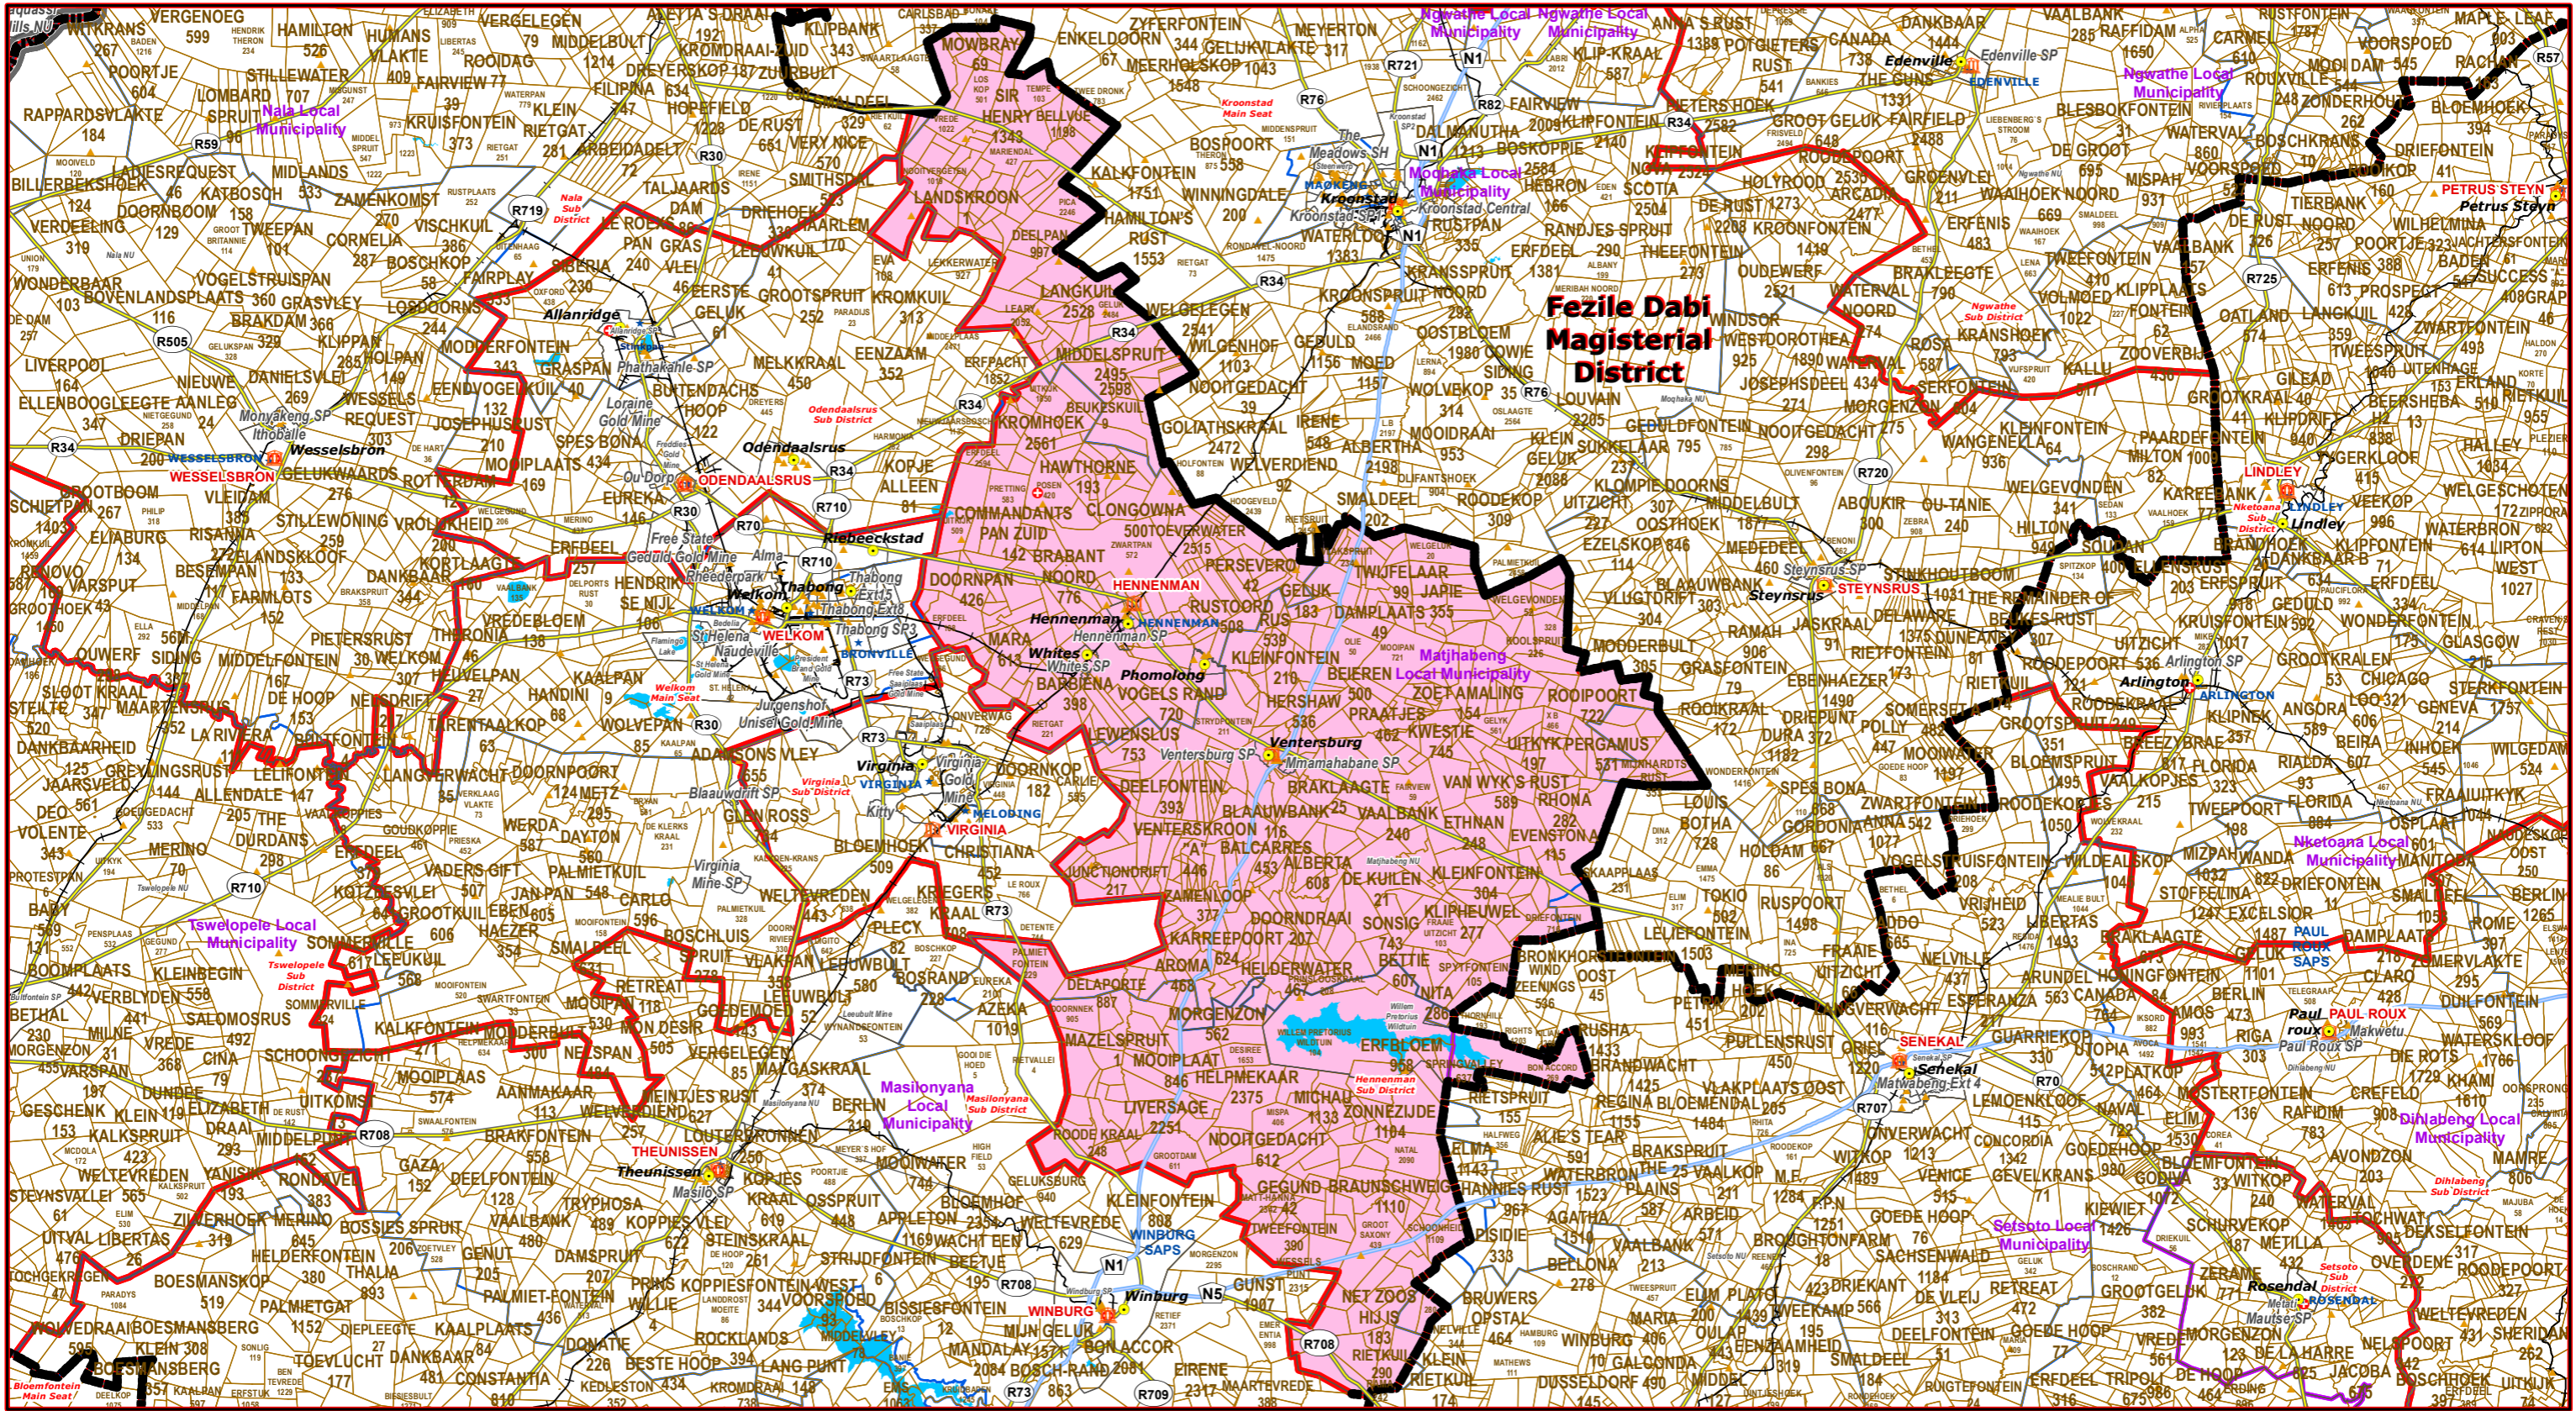

Hennenman Sub District of Lejweleputswa Magisterial District

**Fezile Dabi
Magisterial
District**

Proposed Main Seat / Sub District within the Proposed Magisterial District

- Le**
- Main Town
 - Main Courts
 - ★ Police Stations & Facilities
 - ▲ Schools
 - Health Facilities
 - Rivers
 - National Roads
 - Main Roads
 - Railways
 - Provinces
 - Local Municipality
 - Proposed Magisterial District
 - Proposed Seat / Sub District
 - Traditional Councils
 - Dams

DATA SUPPLIED BY:

- Statistics South Africa
- Department of Water Affairs & Forestry
- Department of Provincial & Local Government
- Department of Health
- Department of Safety & Security
- Department of Education
- Department of Transport

**May
2021**

**Department:
Justice
and
Correctional
Services**