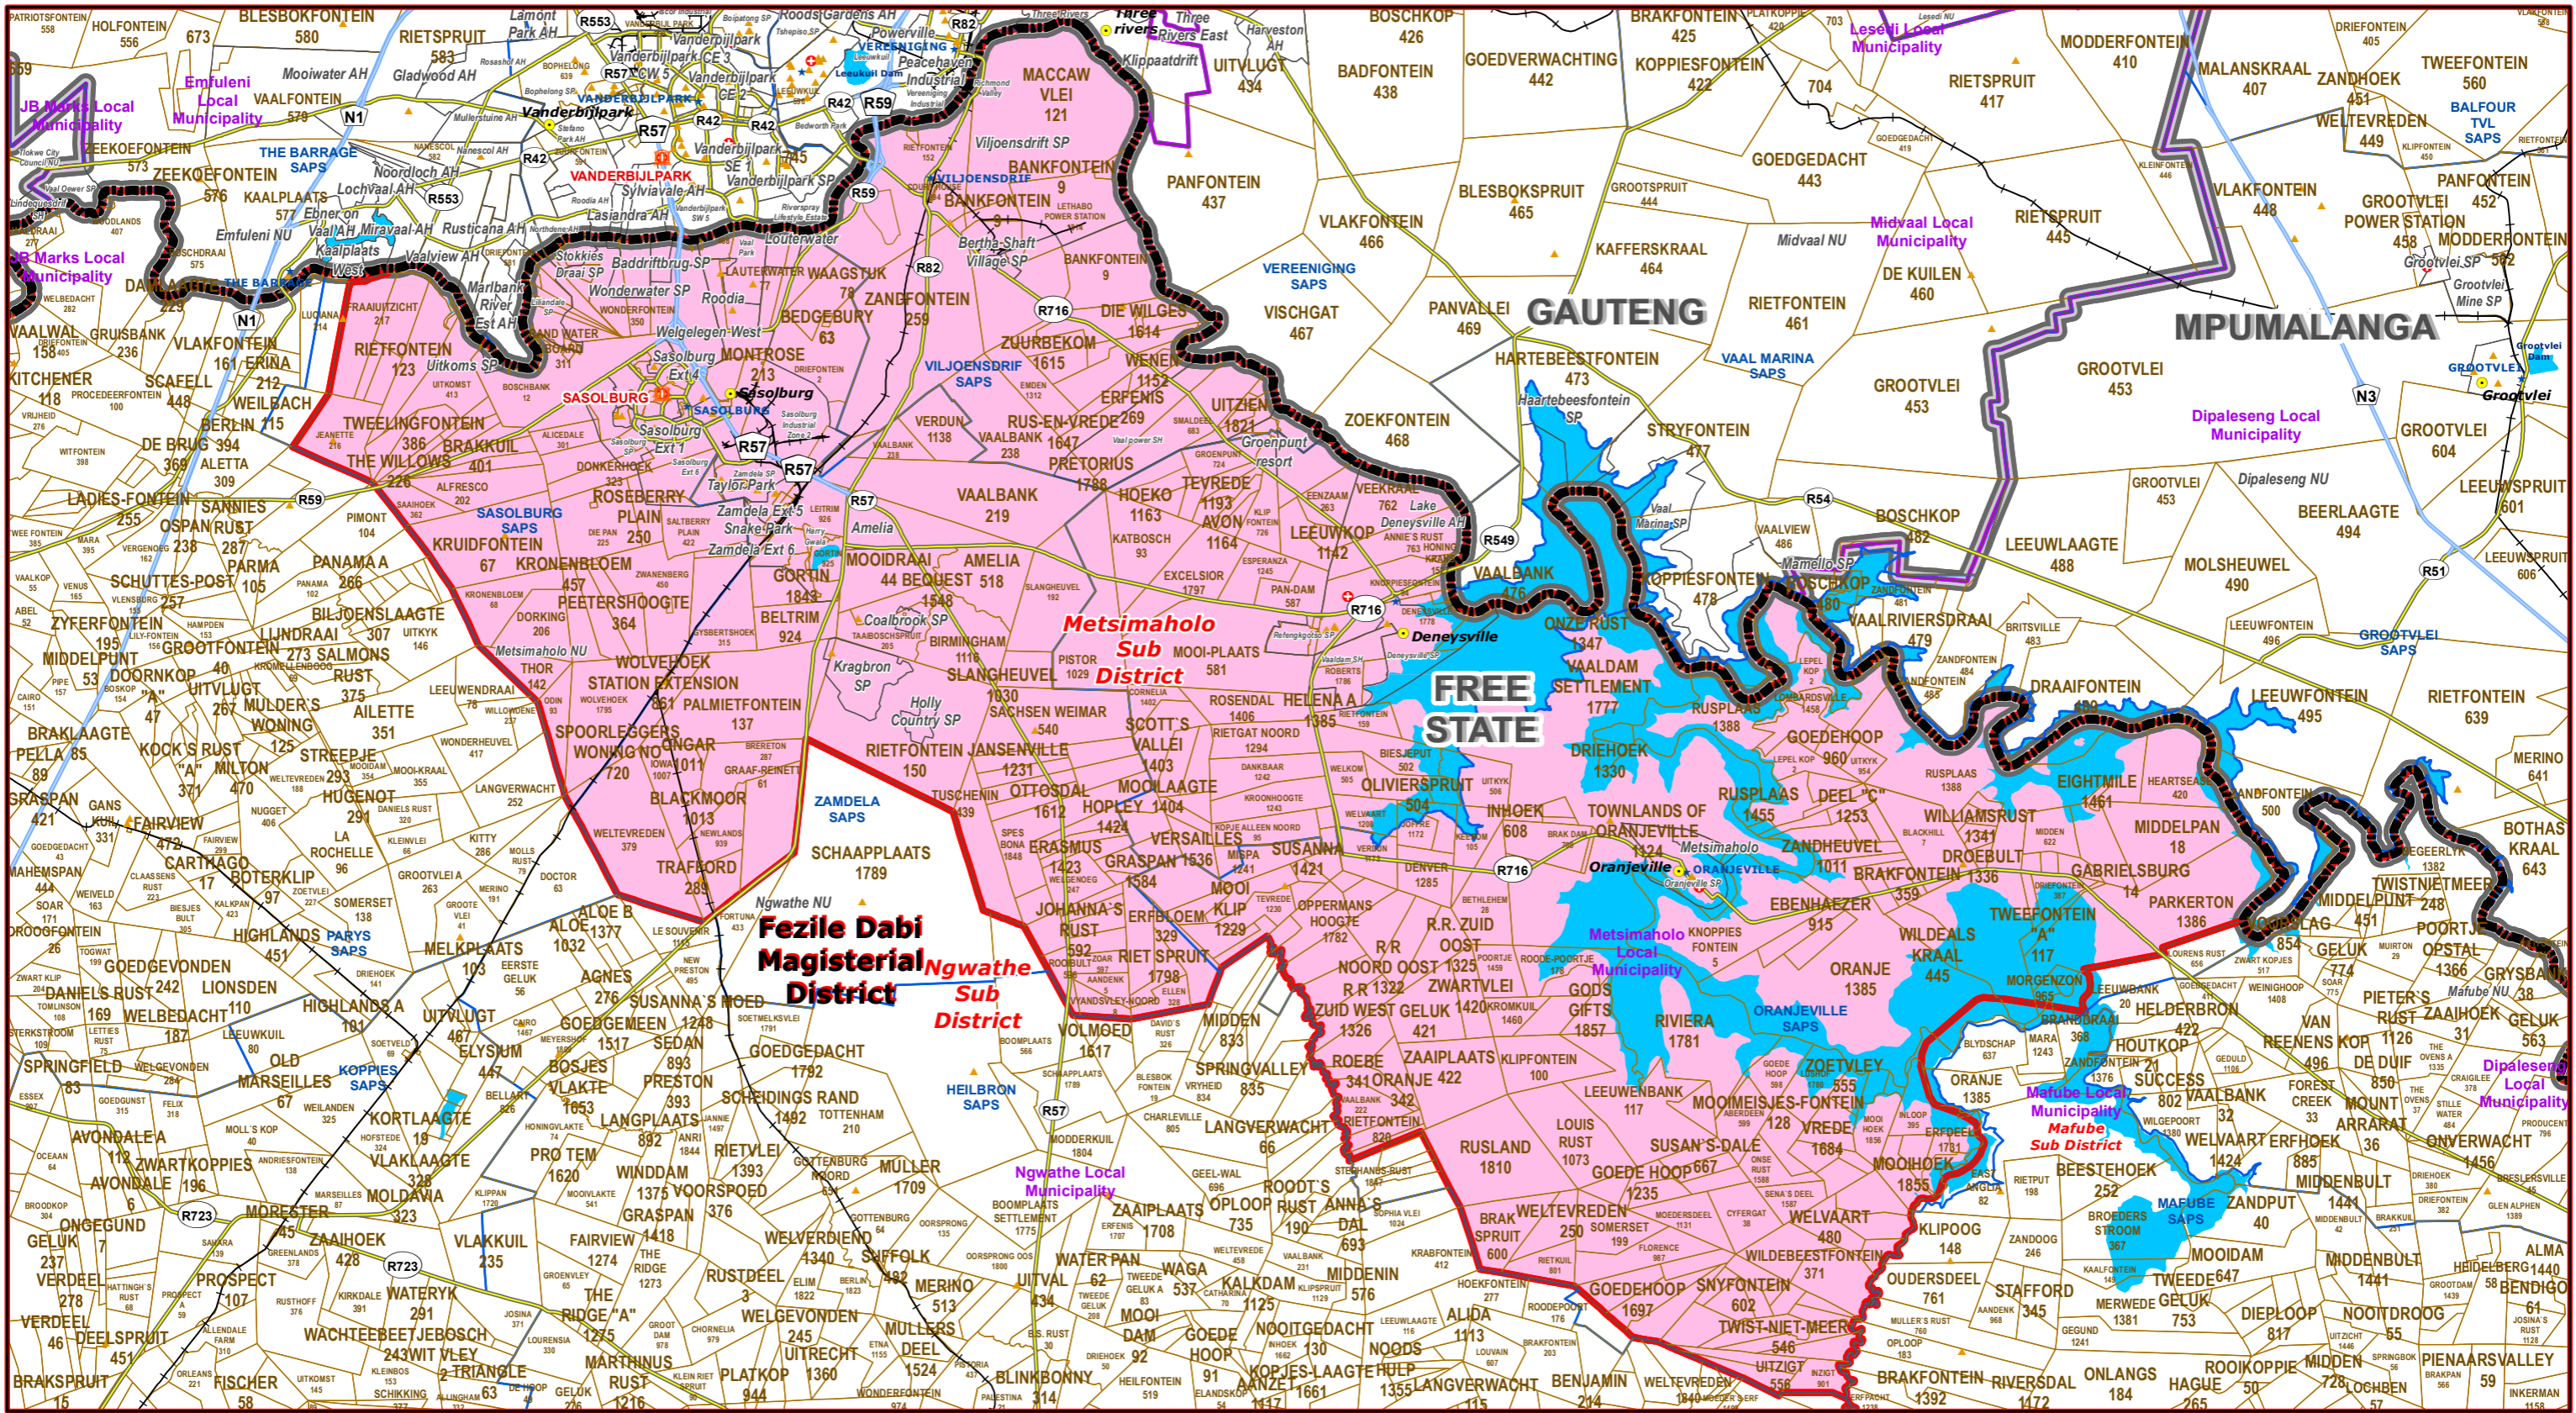

Metsimaholo Sub District of Fezile Dabi Magisterial District

- Le**
- Main Town
 - Main Courts
 - Place of Sitting
 - ★ Police Stations & Facilities
 - ▲ Schools
 - Health Facilities
 - Rivers
 - National Roads
 - Main Roads
 - Railways
 - Provinces
 - Local Municipality
 - Proposed Magisterial District
 - Proposed Seat / Sub District
 - Traditional Councils
 - Dams

Proposed Main Seat / Sub District within the Proposed Magisterial District

DATA SUPPLIED BY:

- Statistics South Africa
- Department of Water Affairs & Forestry
- Department of Provincial & Local Government
- Department of Health
- Department of Safety & Security
- Department of Education
- Department of Transport