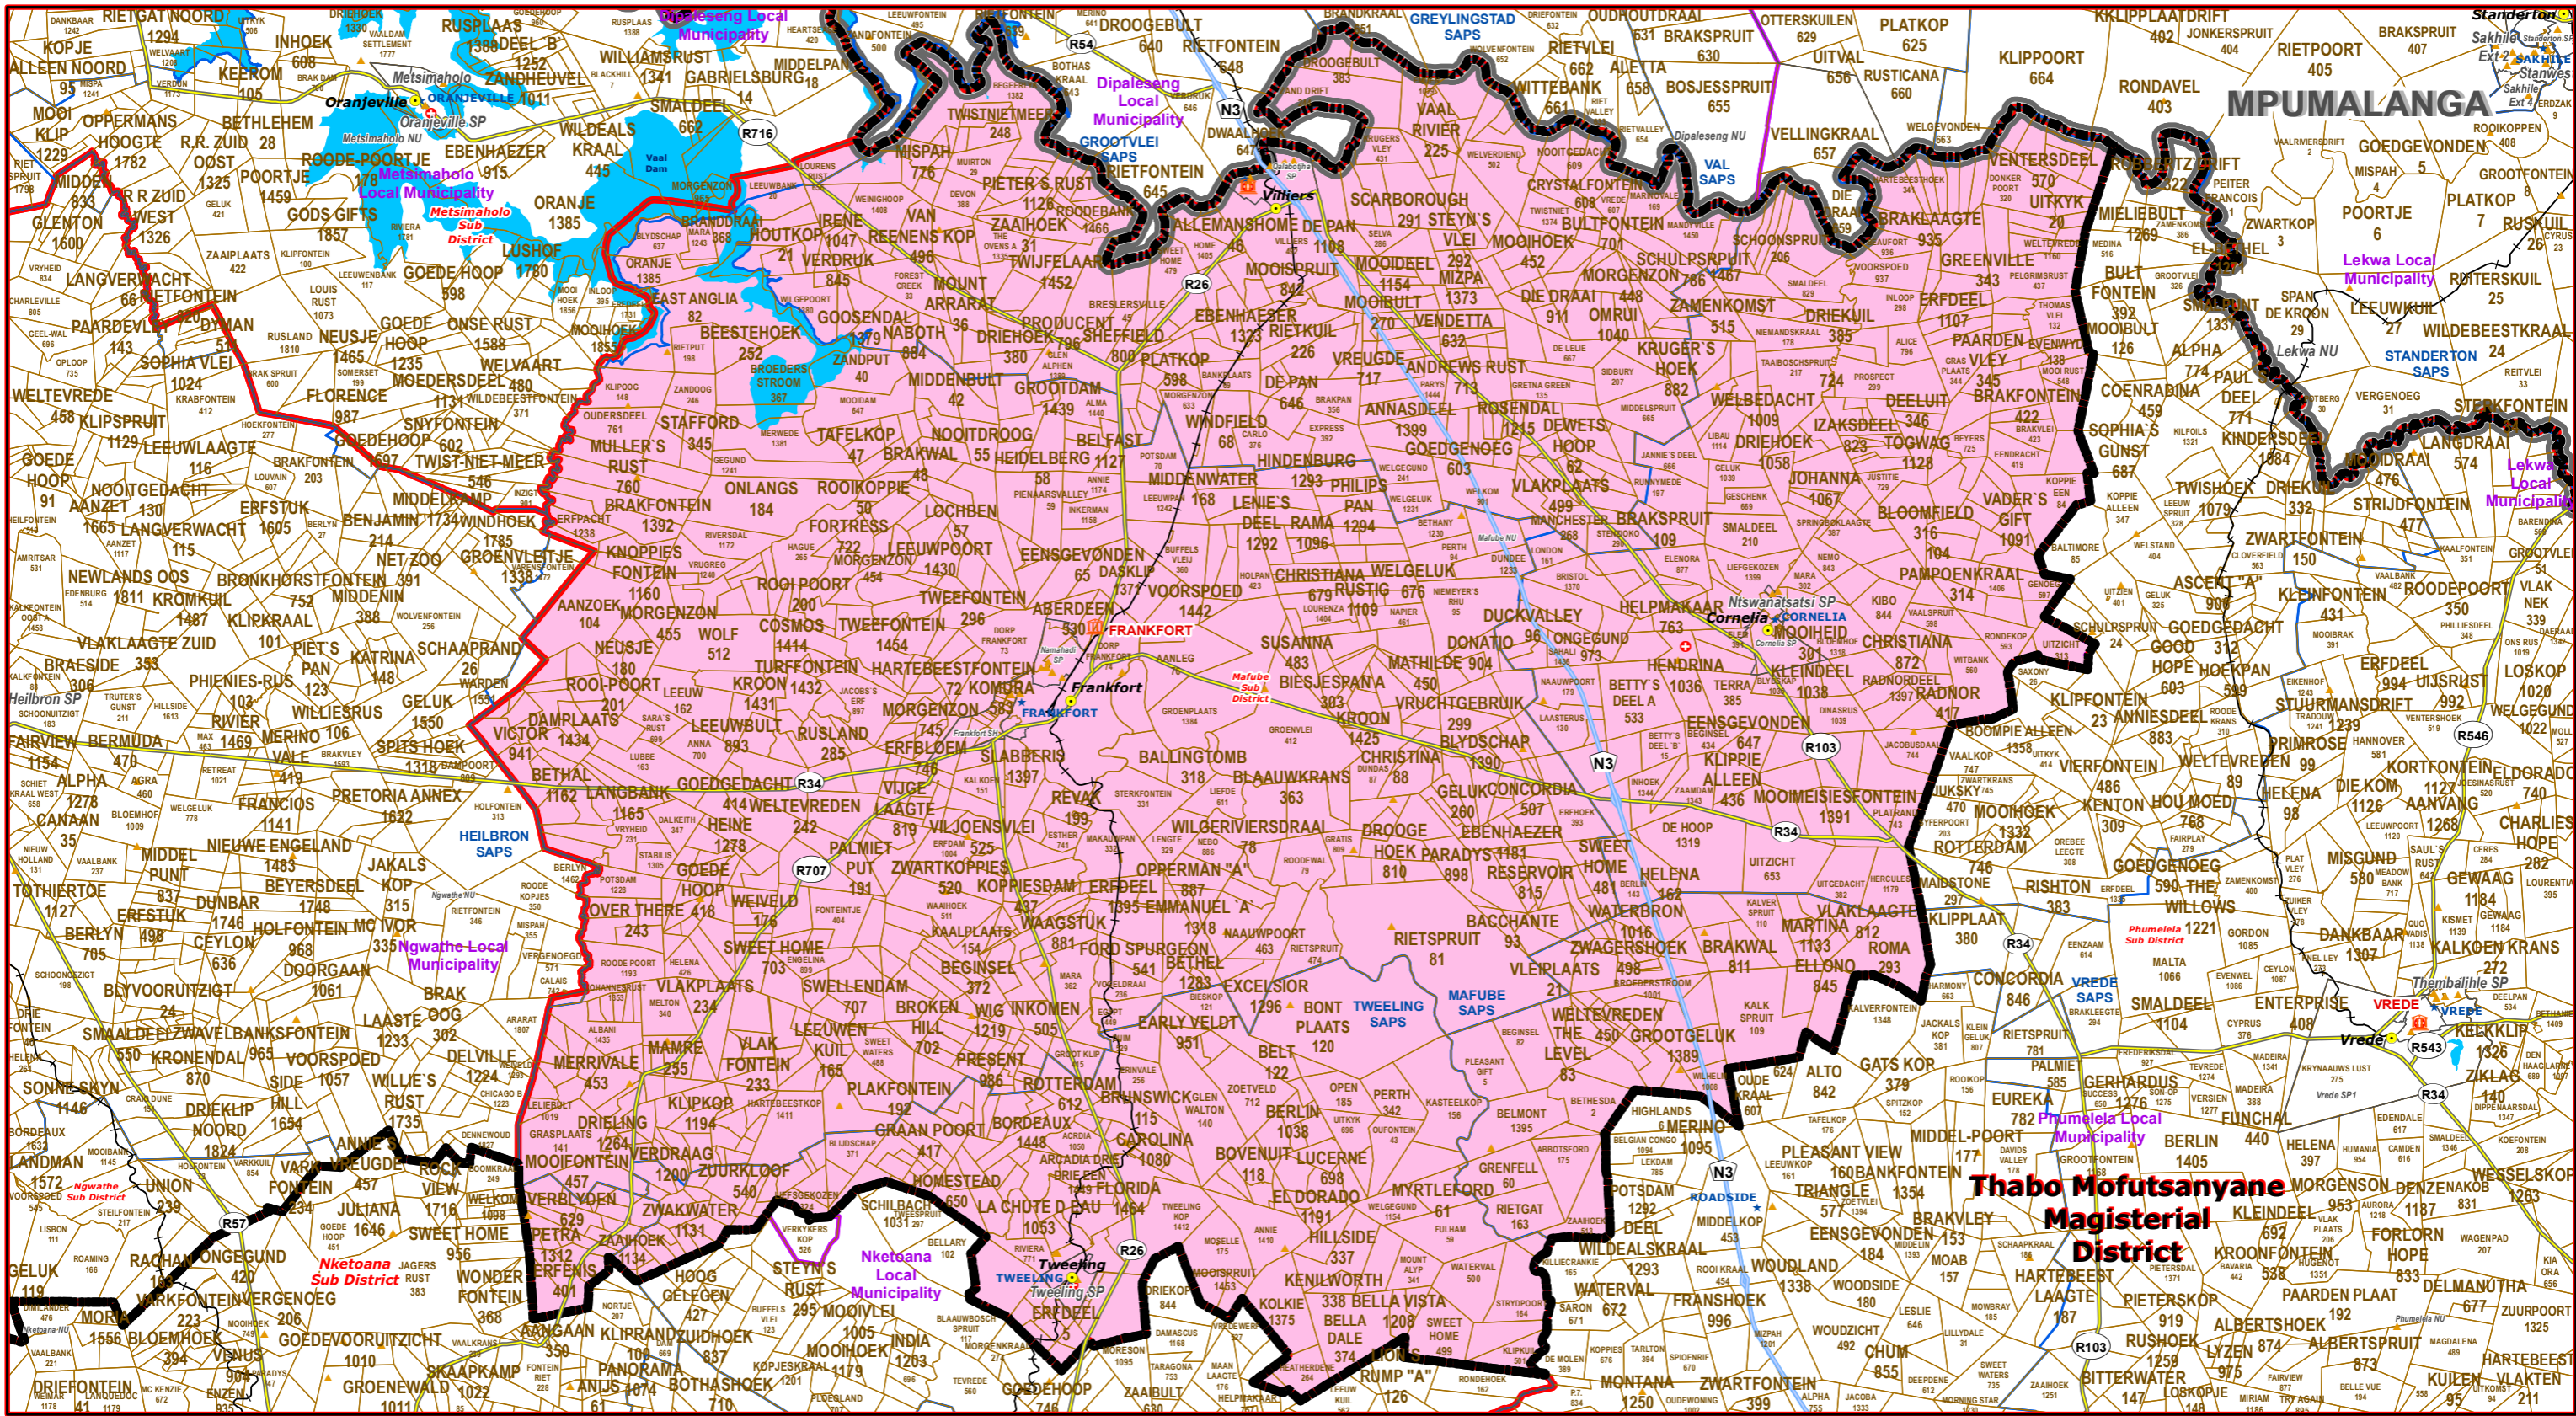

# Mafube Sub District of Fezile Dabi Magisterial District

- Le**
- Main Town
  - Main Courts
  - ★ Place of Sitting
  - ★ Police Stations & Facilities
  - ▲ Schools
  - Health Facilities
  - Rivers
  - National Roads
  - Main Roads
  - Railways
  - Provinces
  - Local Municipality
  - Proposed Magisterial District
  - Proposed Seat / Sub District
  - Traditional Councils
  - Dams

## Proposed Main Seat / Sub District within the Proposed Magisterial District

- DATA SUPPLIED BY:**
- Statistics South Africa
  - Department of Water Affairs & Forestry
  - Department of Provincial & Local Government
  - Department of Health
  - Department of Safety & Security
  - Department of Education
  - Department of Transport

**May 2021**