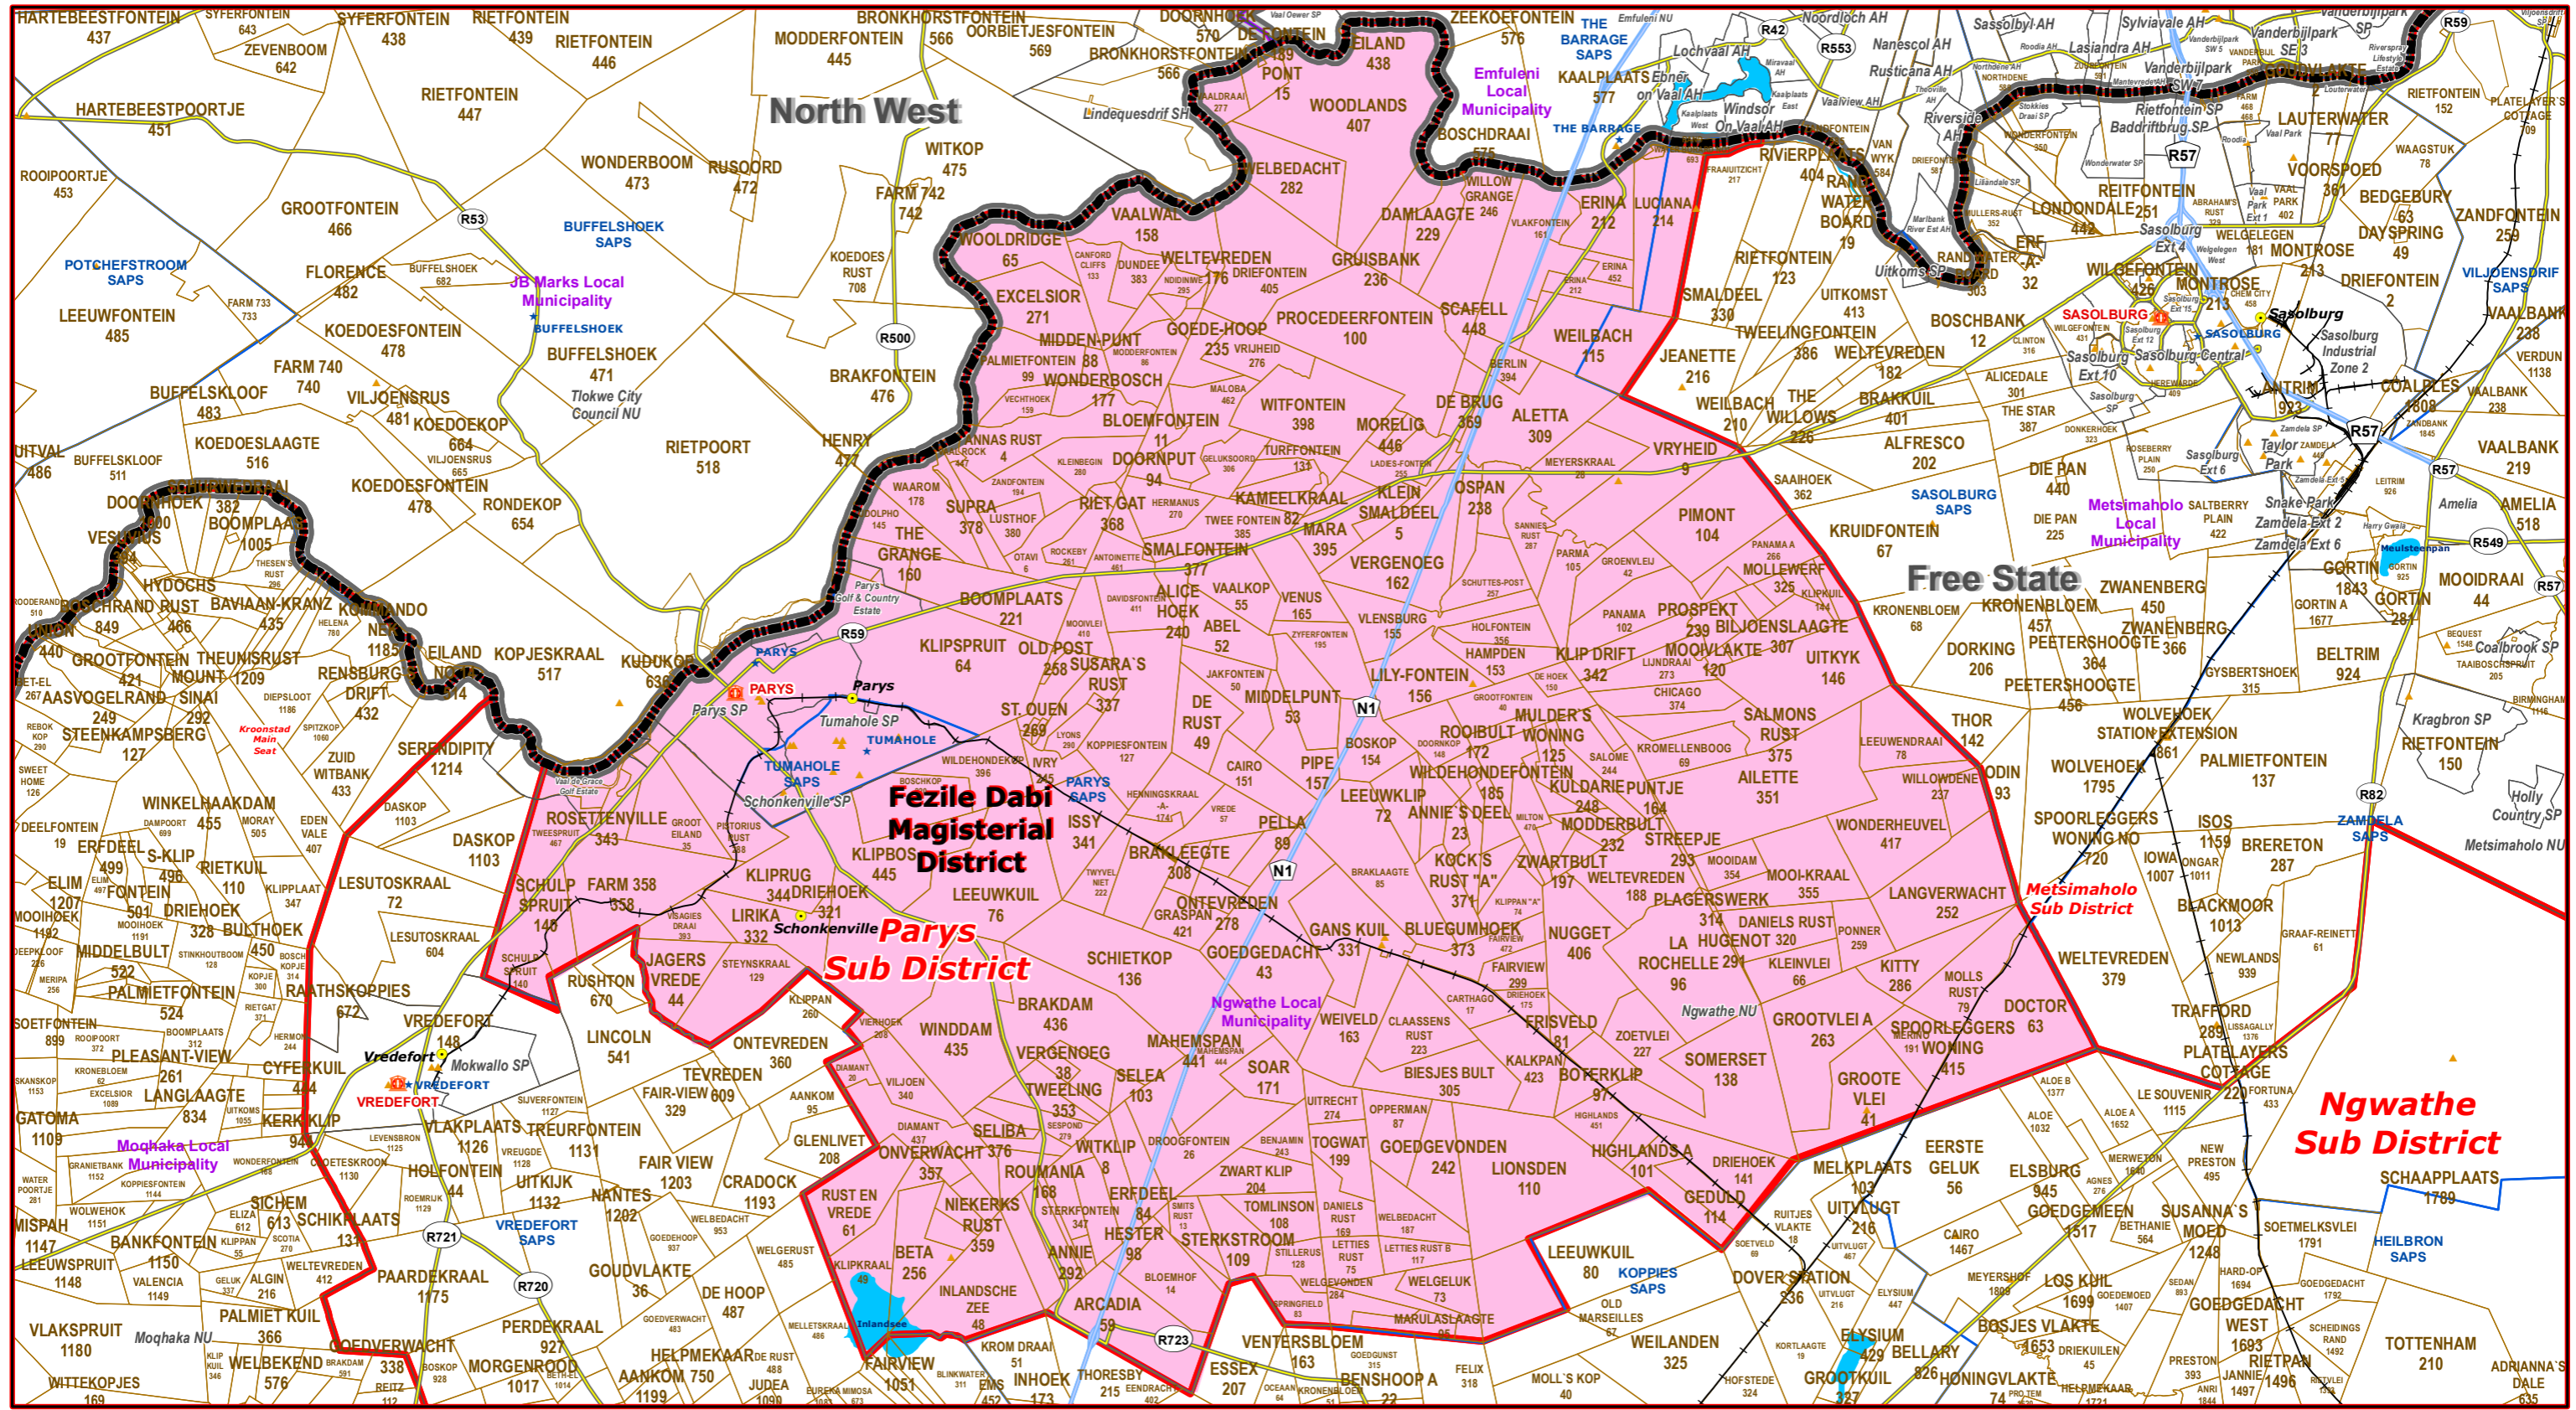

# Parys Sub District of Fezile Dabi Magisterial District

- Le**
- Main Town
  - Main Courts
  - Place of Sitting
  - ★ Police Stations & Facilities
  - ▲ Schools
  - Health Facilities
  - Rivers
  - National Roads
  - Main Roads
  - Railways
  - Provinces
  - Local Municipality
  - Proposed Magisterial District
  - Proposed Seat / Sub District
  - Traditional Councils
  - Dams

## Proposed Main Seat / Sub District within the Proposed Magisterial District

DATA SUPPLIED BY:

- Statistics South Africa
- Department of Water Affairs & Forestry
- Department of Provincial & Local Government
- Department of Health
- Department of Safety & Security
- Department of Education
- Department of Transport