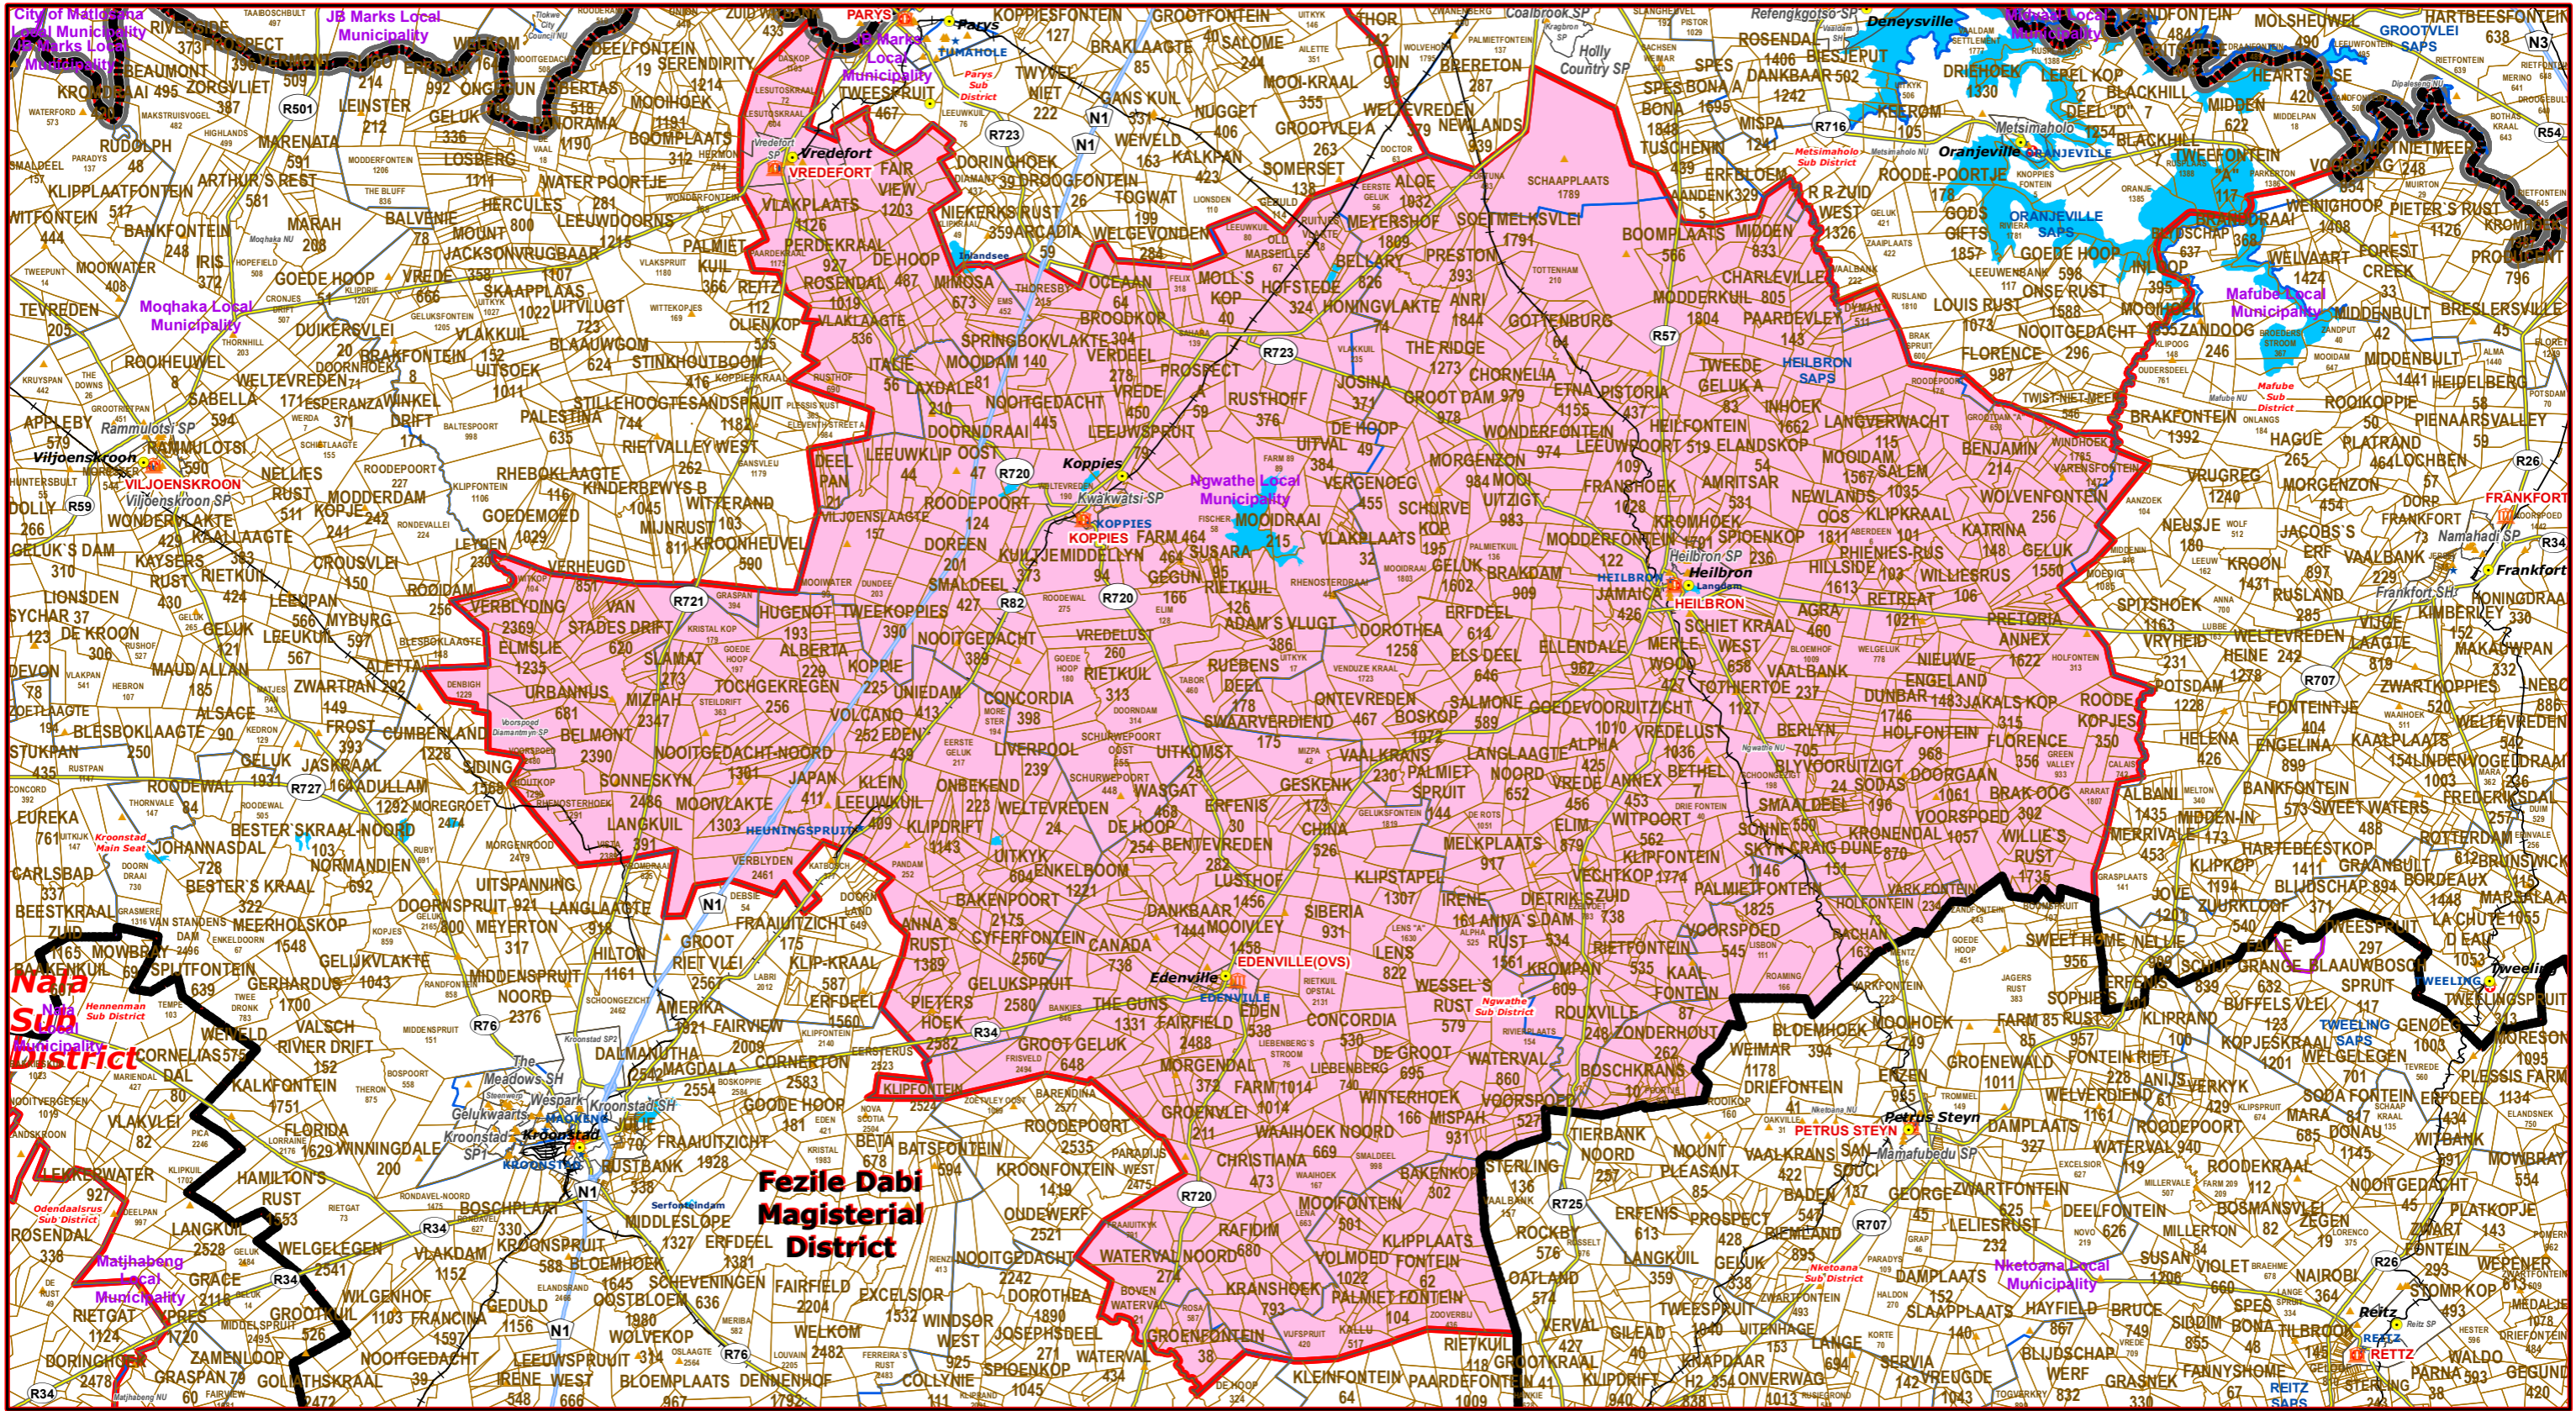

Ngwathe Sub District of Fezile Dabi Magisterial District

- Le**
- Main Town
 - Main Courts
 - Place of Sitting
 - ★ Police Stations & Facilities
 - ▲ Schools
 - Health Facilities
 - Rivers
 - National Roads
 - Main Roads
 - Railways
 - Provinces
 - Local Municipality
 - Proposed Magisterial District
 - Proposed Seat / Sub District
 - Traditional Councils
 - Dams

Proposed Main Seat / Sub District within the Proposed Magisterial District

DATA SUPPLIED BY:
 Statistics South Africa
 Department of Water Affairs & Forestry
 Department of Provincial & Local Government
 Department of Health
 Department of Safety & Security
 Department of Education
 Department of Transport