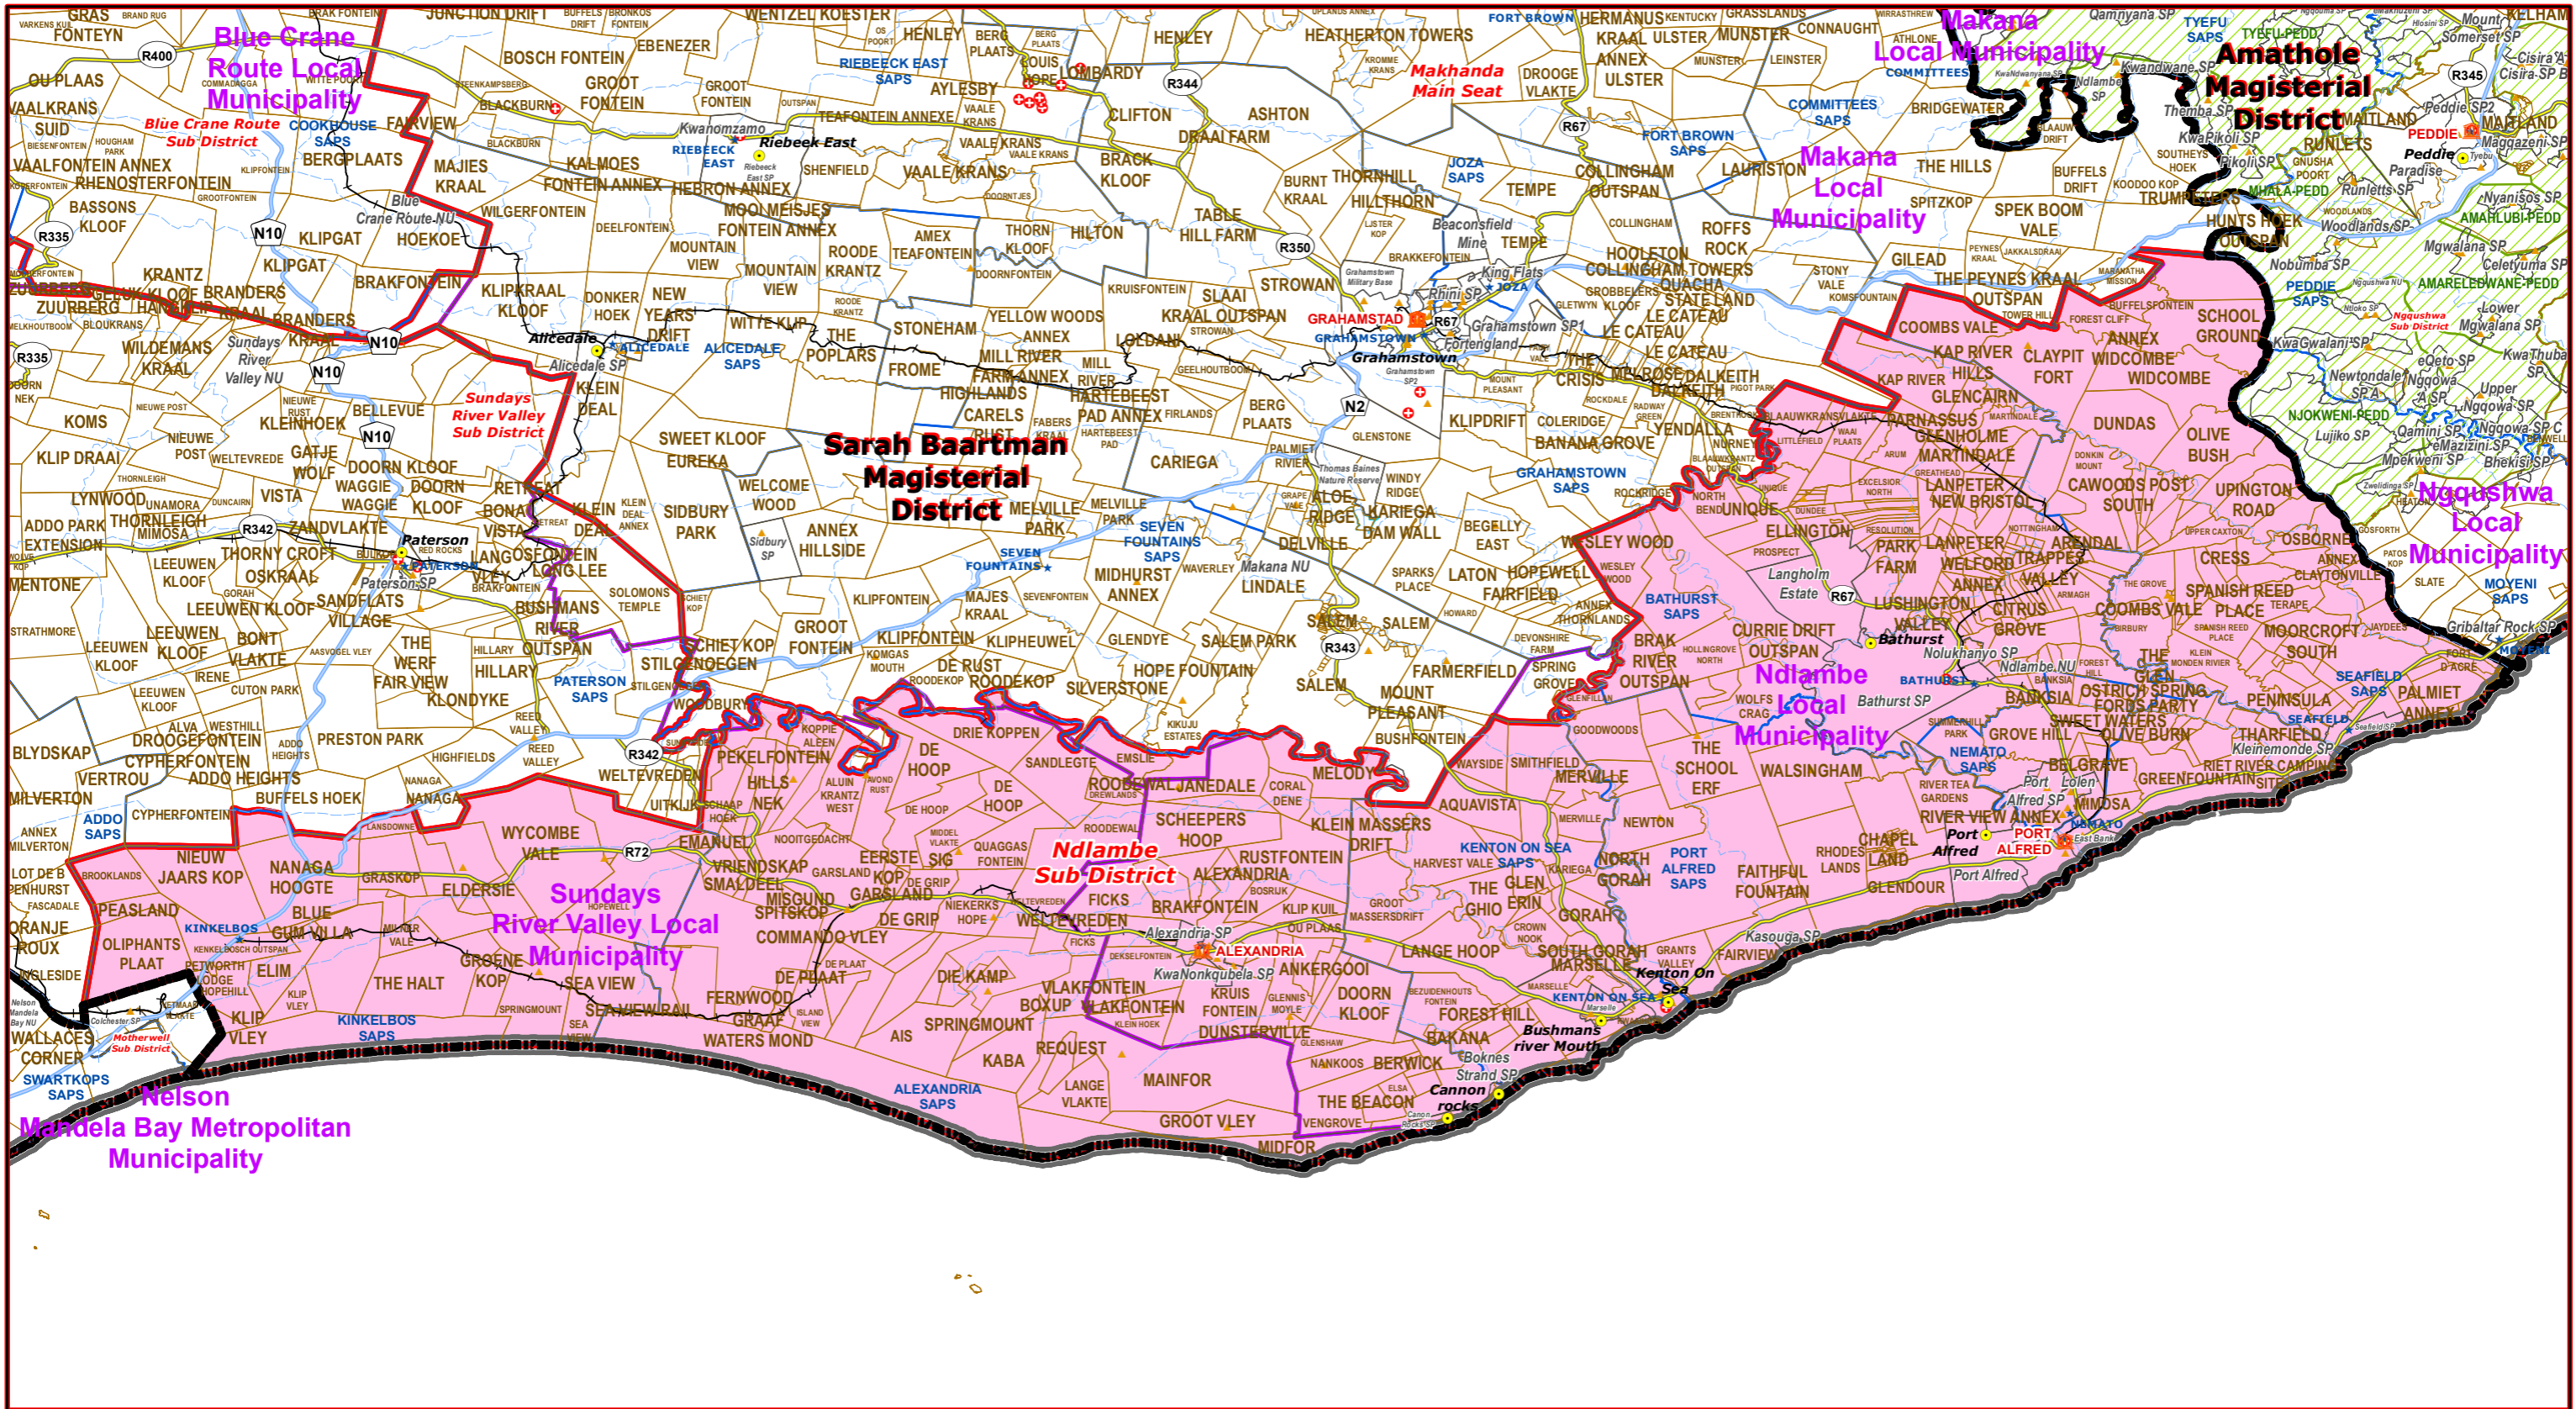

Ndlambe Sub District of Sarah Bartaan Magisterial District

Legend

- Main Town
- Main Courts
- ◆ Place of Sitting
- ★ Police Stations & Facilities
- ▲ Schools
- Health Facilities
- Rivers
- National Roads
- Main Roads
- Railways
- Provinces
- Proposed Magisterial District
- Proposed Seat / Sub District
- Traditional Councils
- Dams
- Local Municipalities

Proposed Main Seat / Sub District within the Proposed Magisterial District

DATA SUPPLIED BY:

- Statistics South Africa
- Department of Water Affairs & Forestry
- Department of Provincial & Local Government
- Department of Health
- Department of Safety & Security
- Department of Education
- Department of Transport