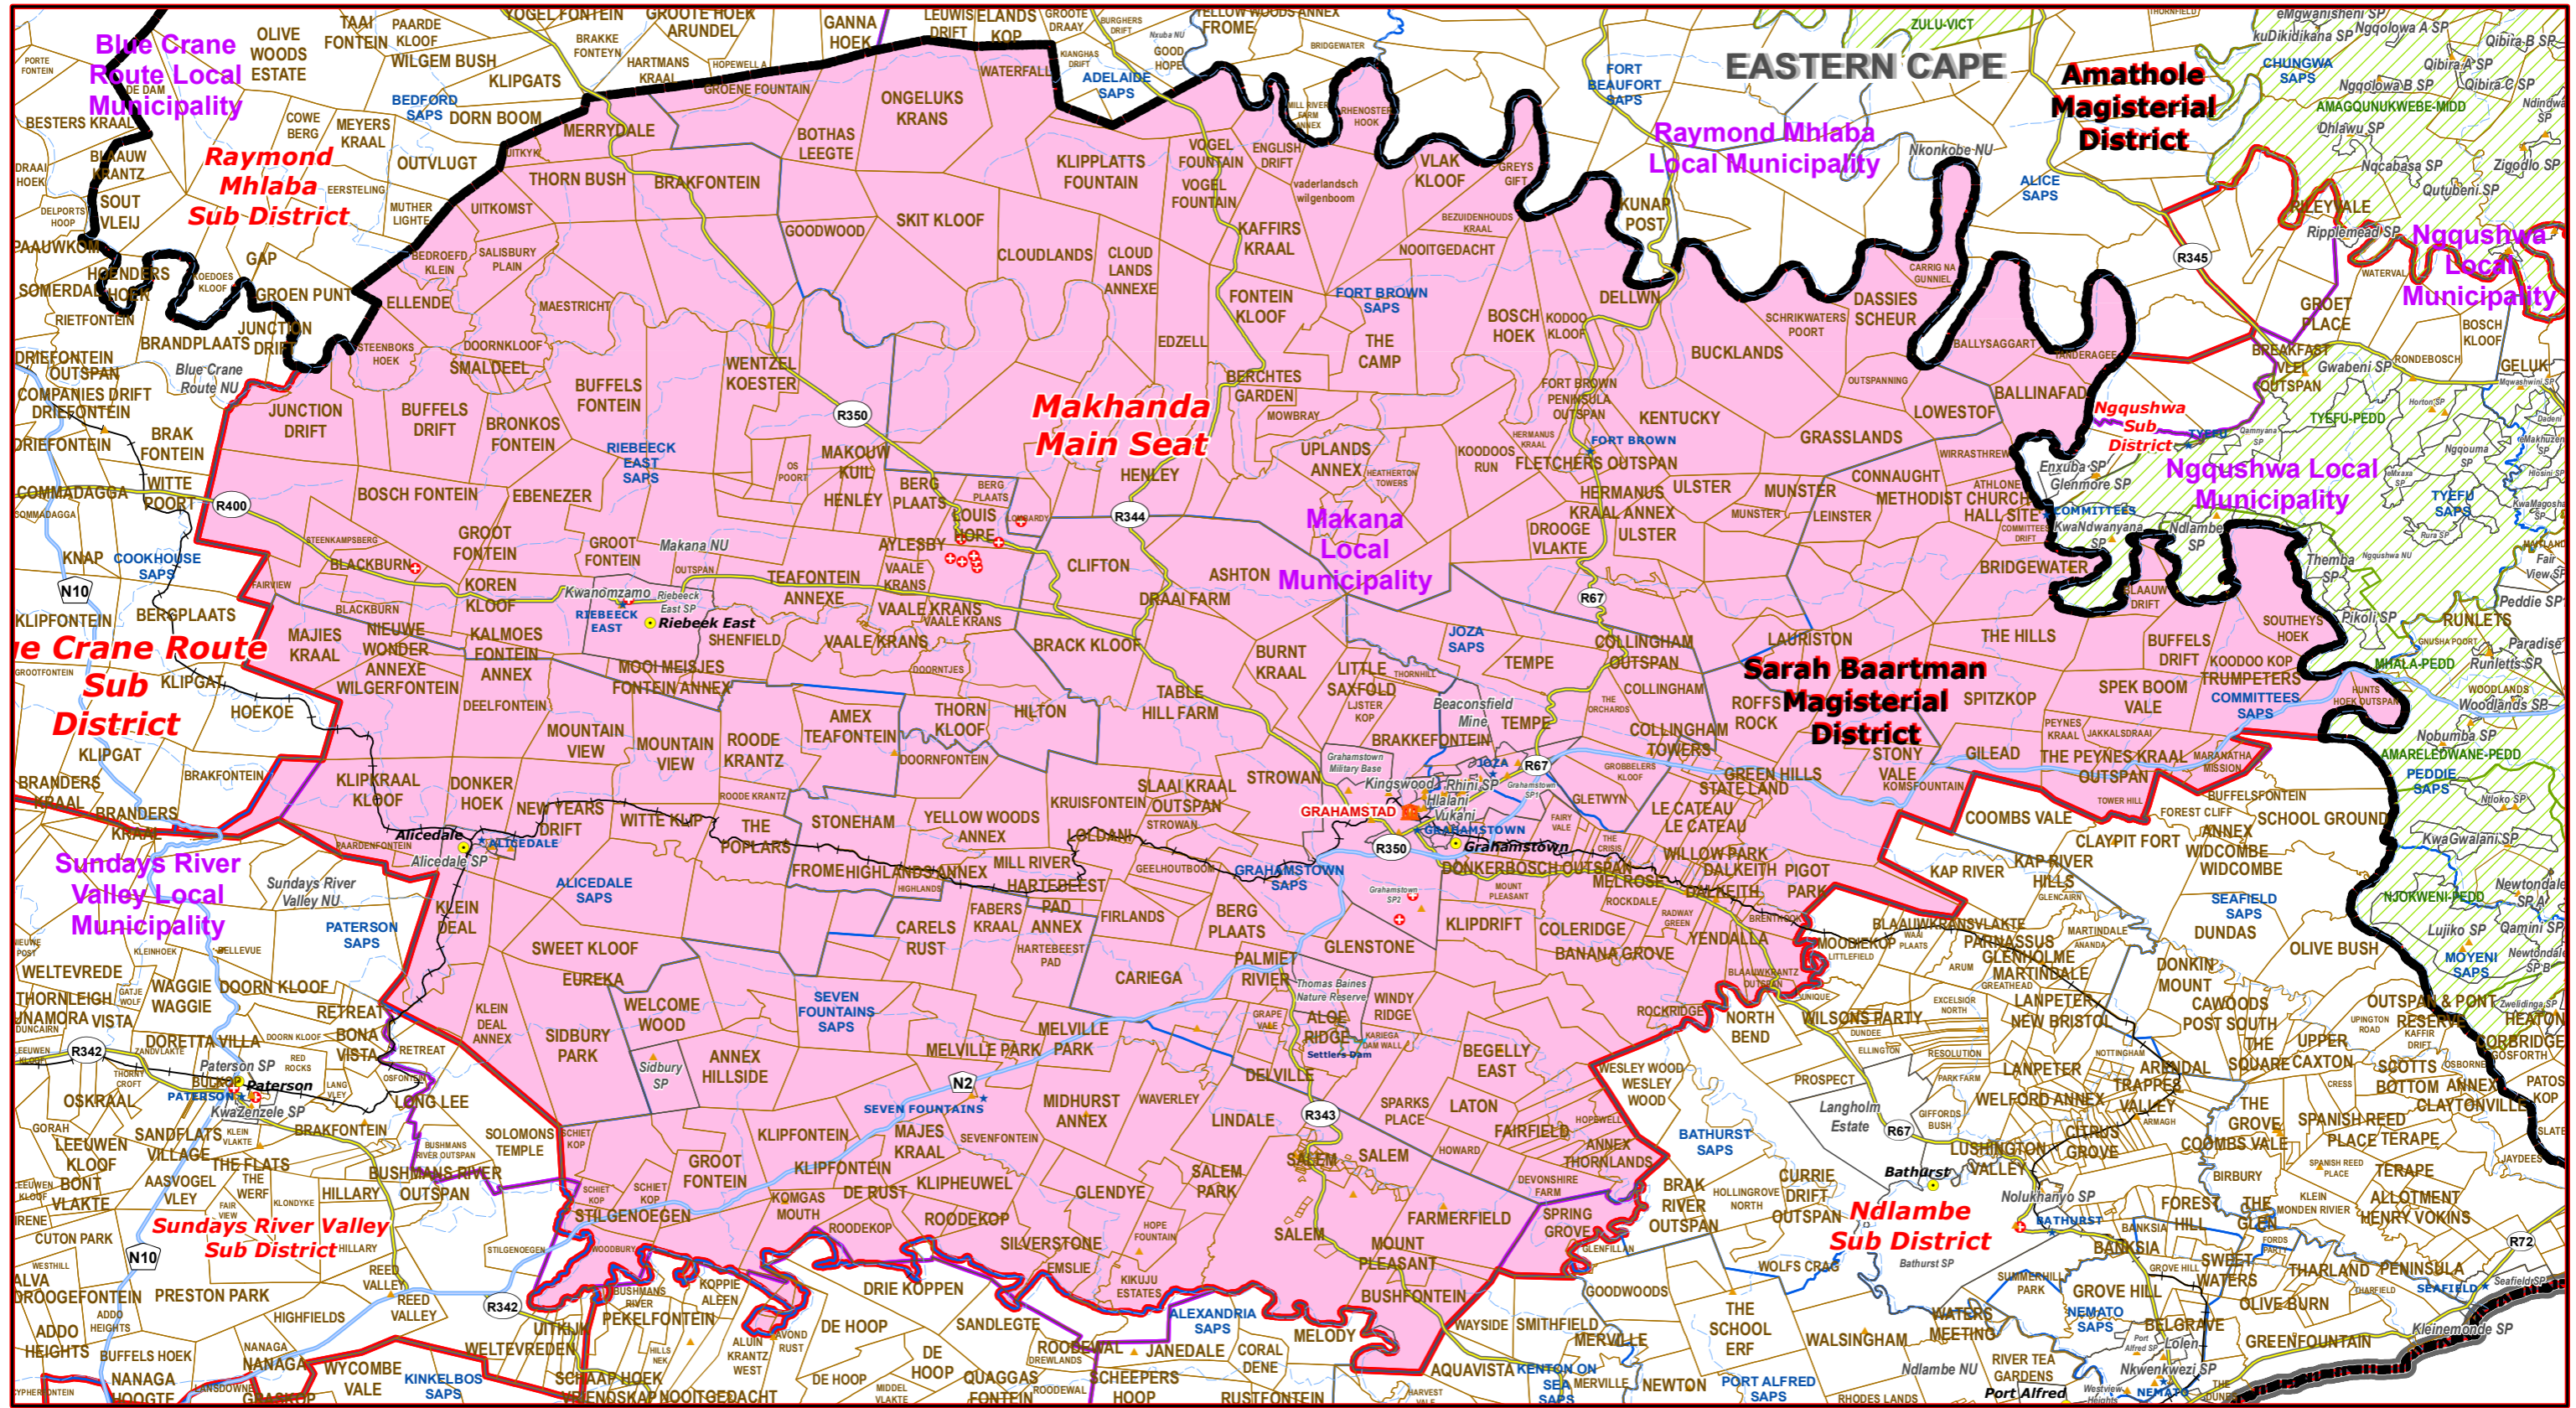

# Makhanda Main Seat of Sarah Baartman Magisterial District

- Legend**
- Main Town
  - Main Courts
  - Place of Sitting
  - ★ Police Stations & Facilities
  - ▲ Schools
  - Health Facilities
  - Rivers
  - National Roads
  - Main Roads
  - Railways
  - Provinces
  - Proposed Magisterial District
  - Proposed Seat / Sub District
  - Traditional Councils
  - Dams
  - Local Municipalities

## Proposed Main Seat / Sub District within the Proposed Magisterial District

- DATA SUPPLIED BY:
- Statistics South Africa
  - Department of Water Affairs & Forestry
  - Department of Provincial & Local Government
  - Department of Health
  - Department of Safety & Security
  - Department of Education
  - Department of Transport