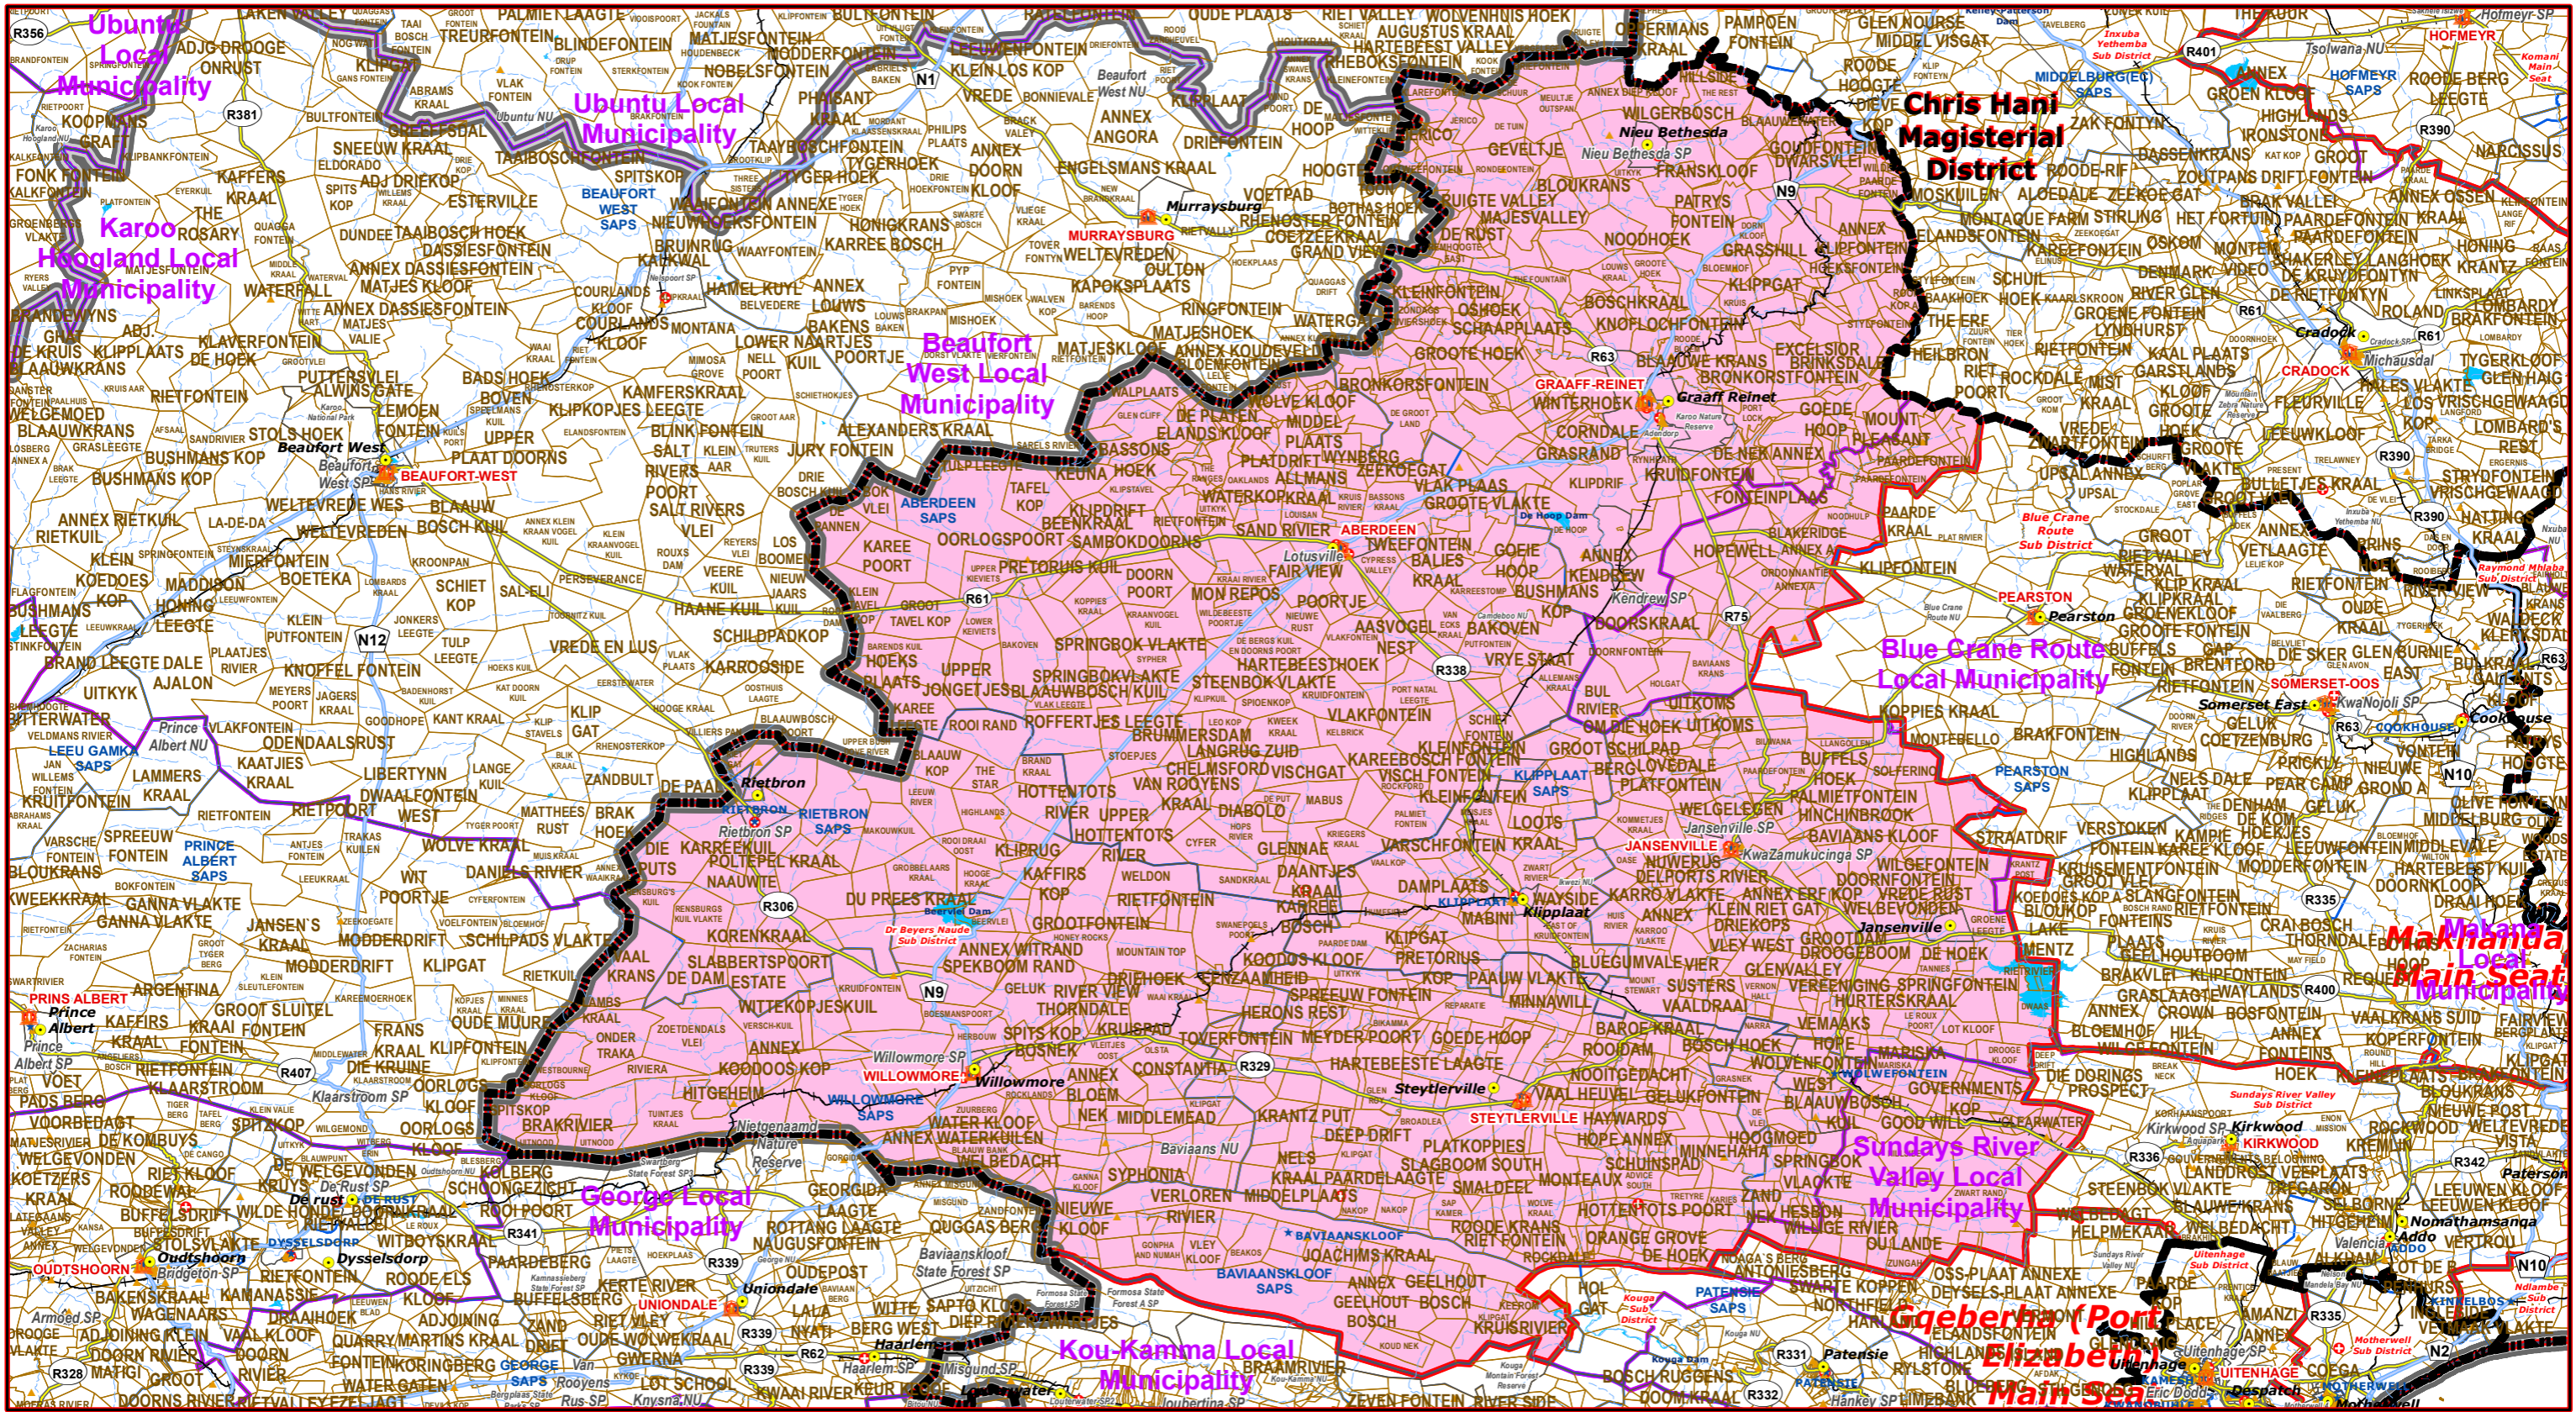

Dr Beyers Naude Sub District of Sarah Baartman Magisterial District

- Le**
- Main Town
 - Main Courts
 - ★ Place of Sitting
 - ★ Police Stations & Facilities
 - ▲ Schools
 - Health Facilities
 - Rivers
 - National Roads
 - Main Roads
 - Railways
 - Provinces
 - Proposed Magisterial District
 - Proposed Seat / Sub District
 - Traditional Councils
 - Dams
 - Local Municipalities

Proposed Main Seat / Sub District within the Proposed Magisterial District

- DATA SUPPLIED BY:
- Statistics South Africa
 - Department of Water Affairs & Forestry
 - Department of Provincial & Local Government
 - Department of Health
 - Department of Safety & Security
 - Department of Education
 - Department of Transport