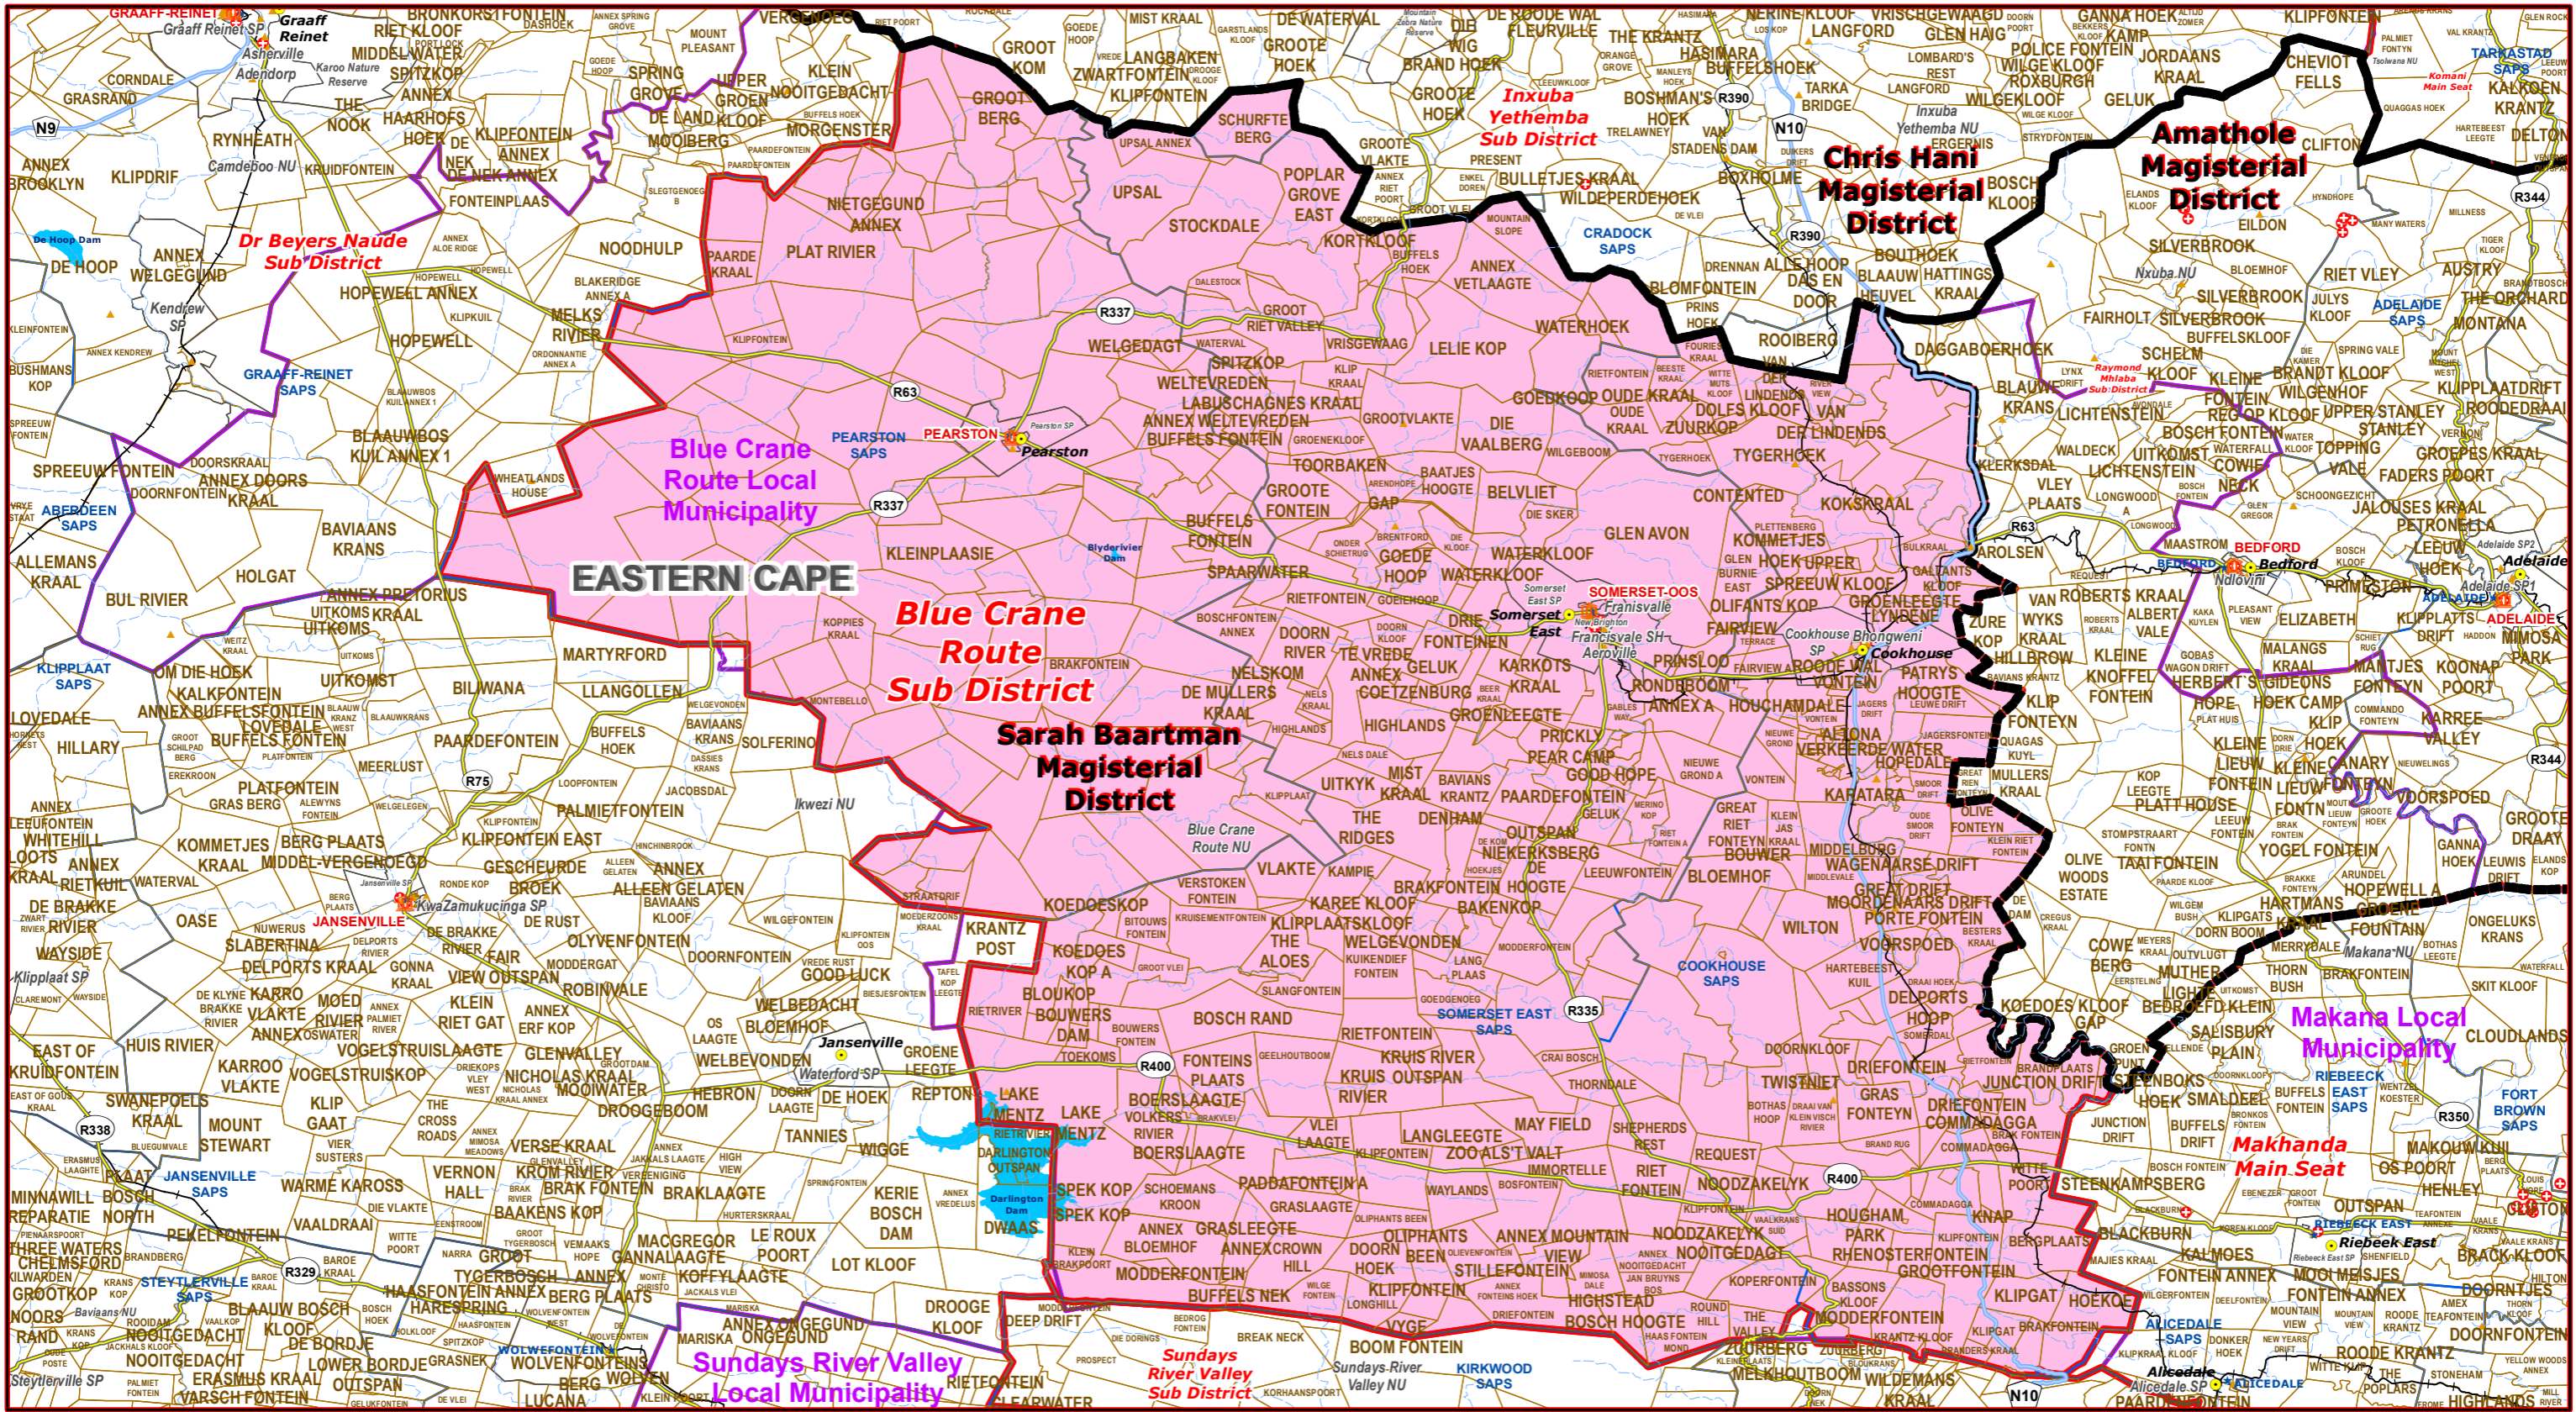

Blue Crane Route Sub District of Sarah Baartman Magisterial District

- Legend**
- Main Town
 - Main Courts
 - ★ Place of Sitting
 - ★ Police Stations & Facilities
 - ▲ Schools
 - Health Facilities
 - Rivers
 - National Roads
 - Main Roads
 - Railways
 - Provinces
 - Proposed Magisterial District
 - Proposed Seat / Sub District
 - Traditional Councils
 - Dams
 - Local Municipalities

Proposed Main Seat / Sub District within the Proposed Magisterial District

DATA SUPPLIED BY:

- Statistics South Africa
- Department of Water Affairs & Forestry
- Department of Provincial & Local Government
- Department of Health
- Department of Safety & Security
- Department of Education
- Department of Transport