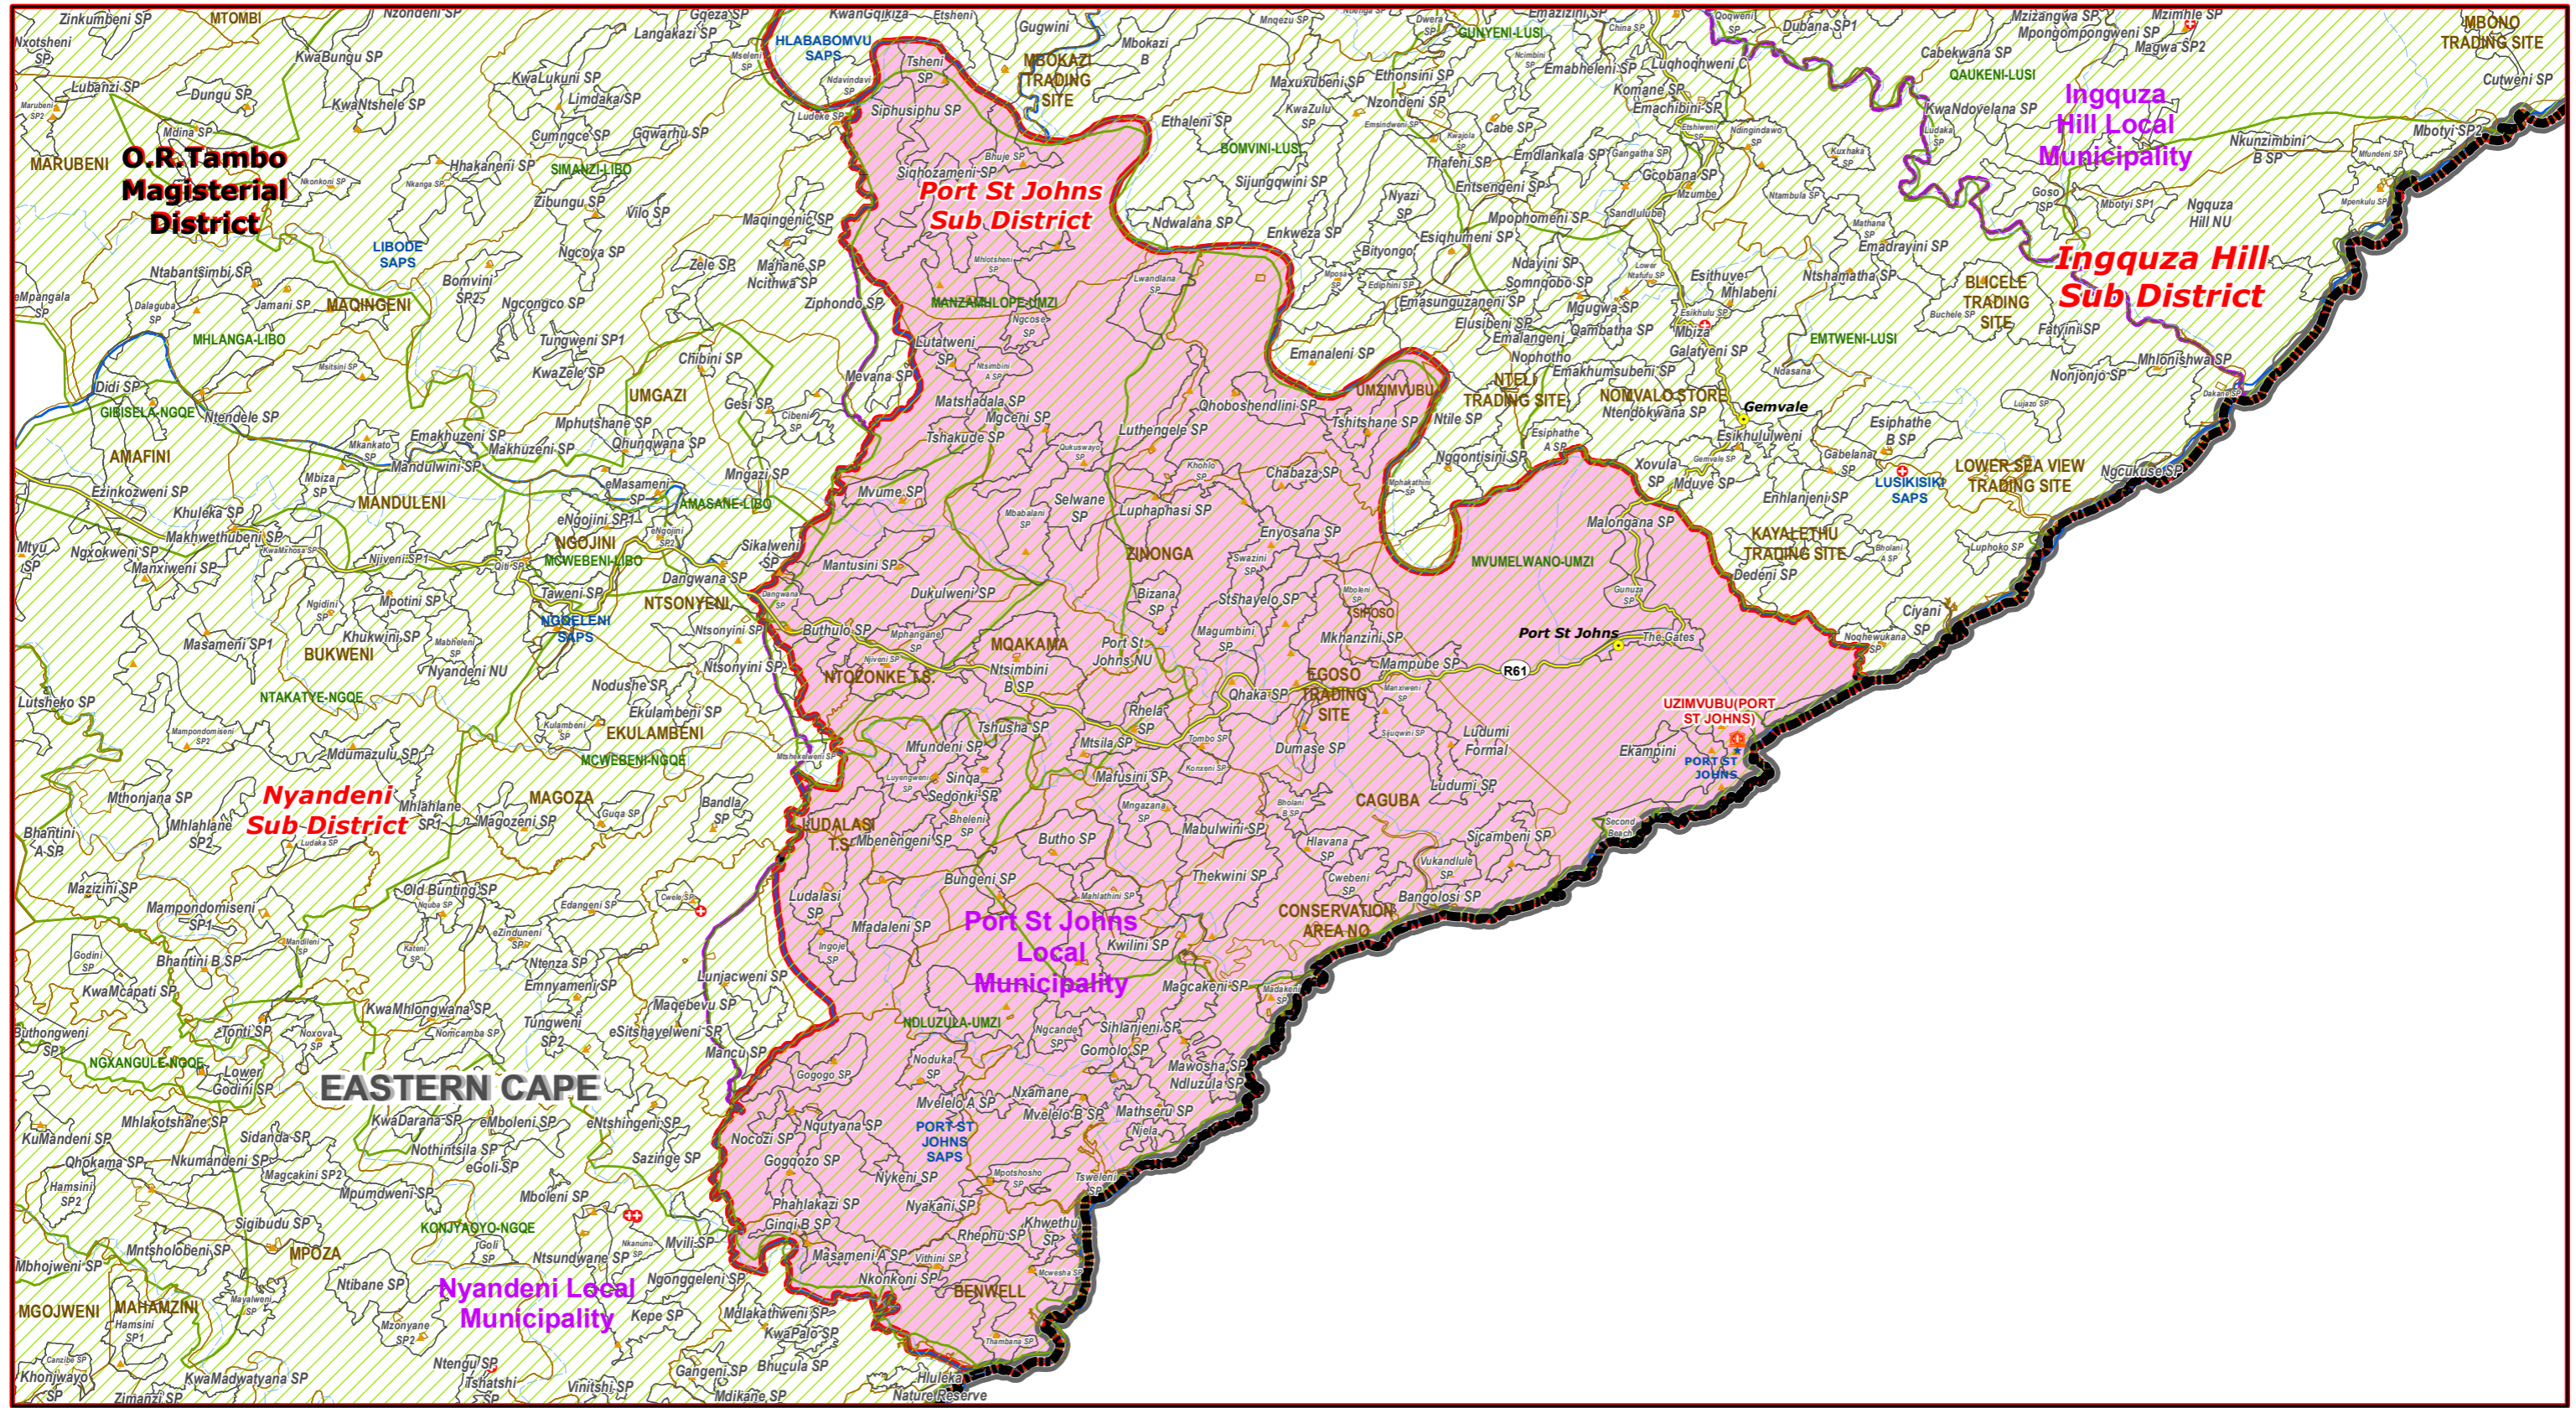

# Port St Johns Sub District of O.R.Tambo Magisterial District

### Legend

- Main Town
- Main Courts
- Place of Sitting
- ★ Police Stations & Facilities
- ▲ Schools
- Health Facilities
- Rivers
- National Roads
- Main Roads
- Railways
- Provinces
- Proposed Magisterial District
- Proposed Seat / Sub District
- Traditional Councils
- Dams
- Local Municipalities

## Proposed Main Seat / Sub District within the Proposed Magisterial District

DATA SUPPLIED BY:

- Statistics South Africa
- Department of Water Affairs & Forestry
- Department of Provincial & Local Government
- Department of Health
- Department of Safety & Security
- Department of Education
- Department of Transport