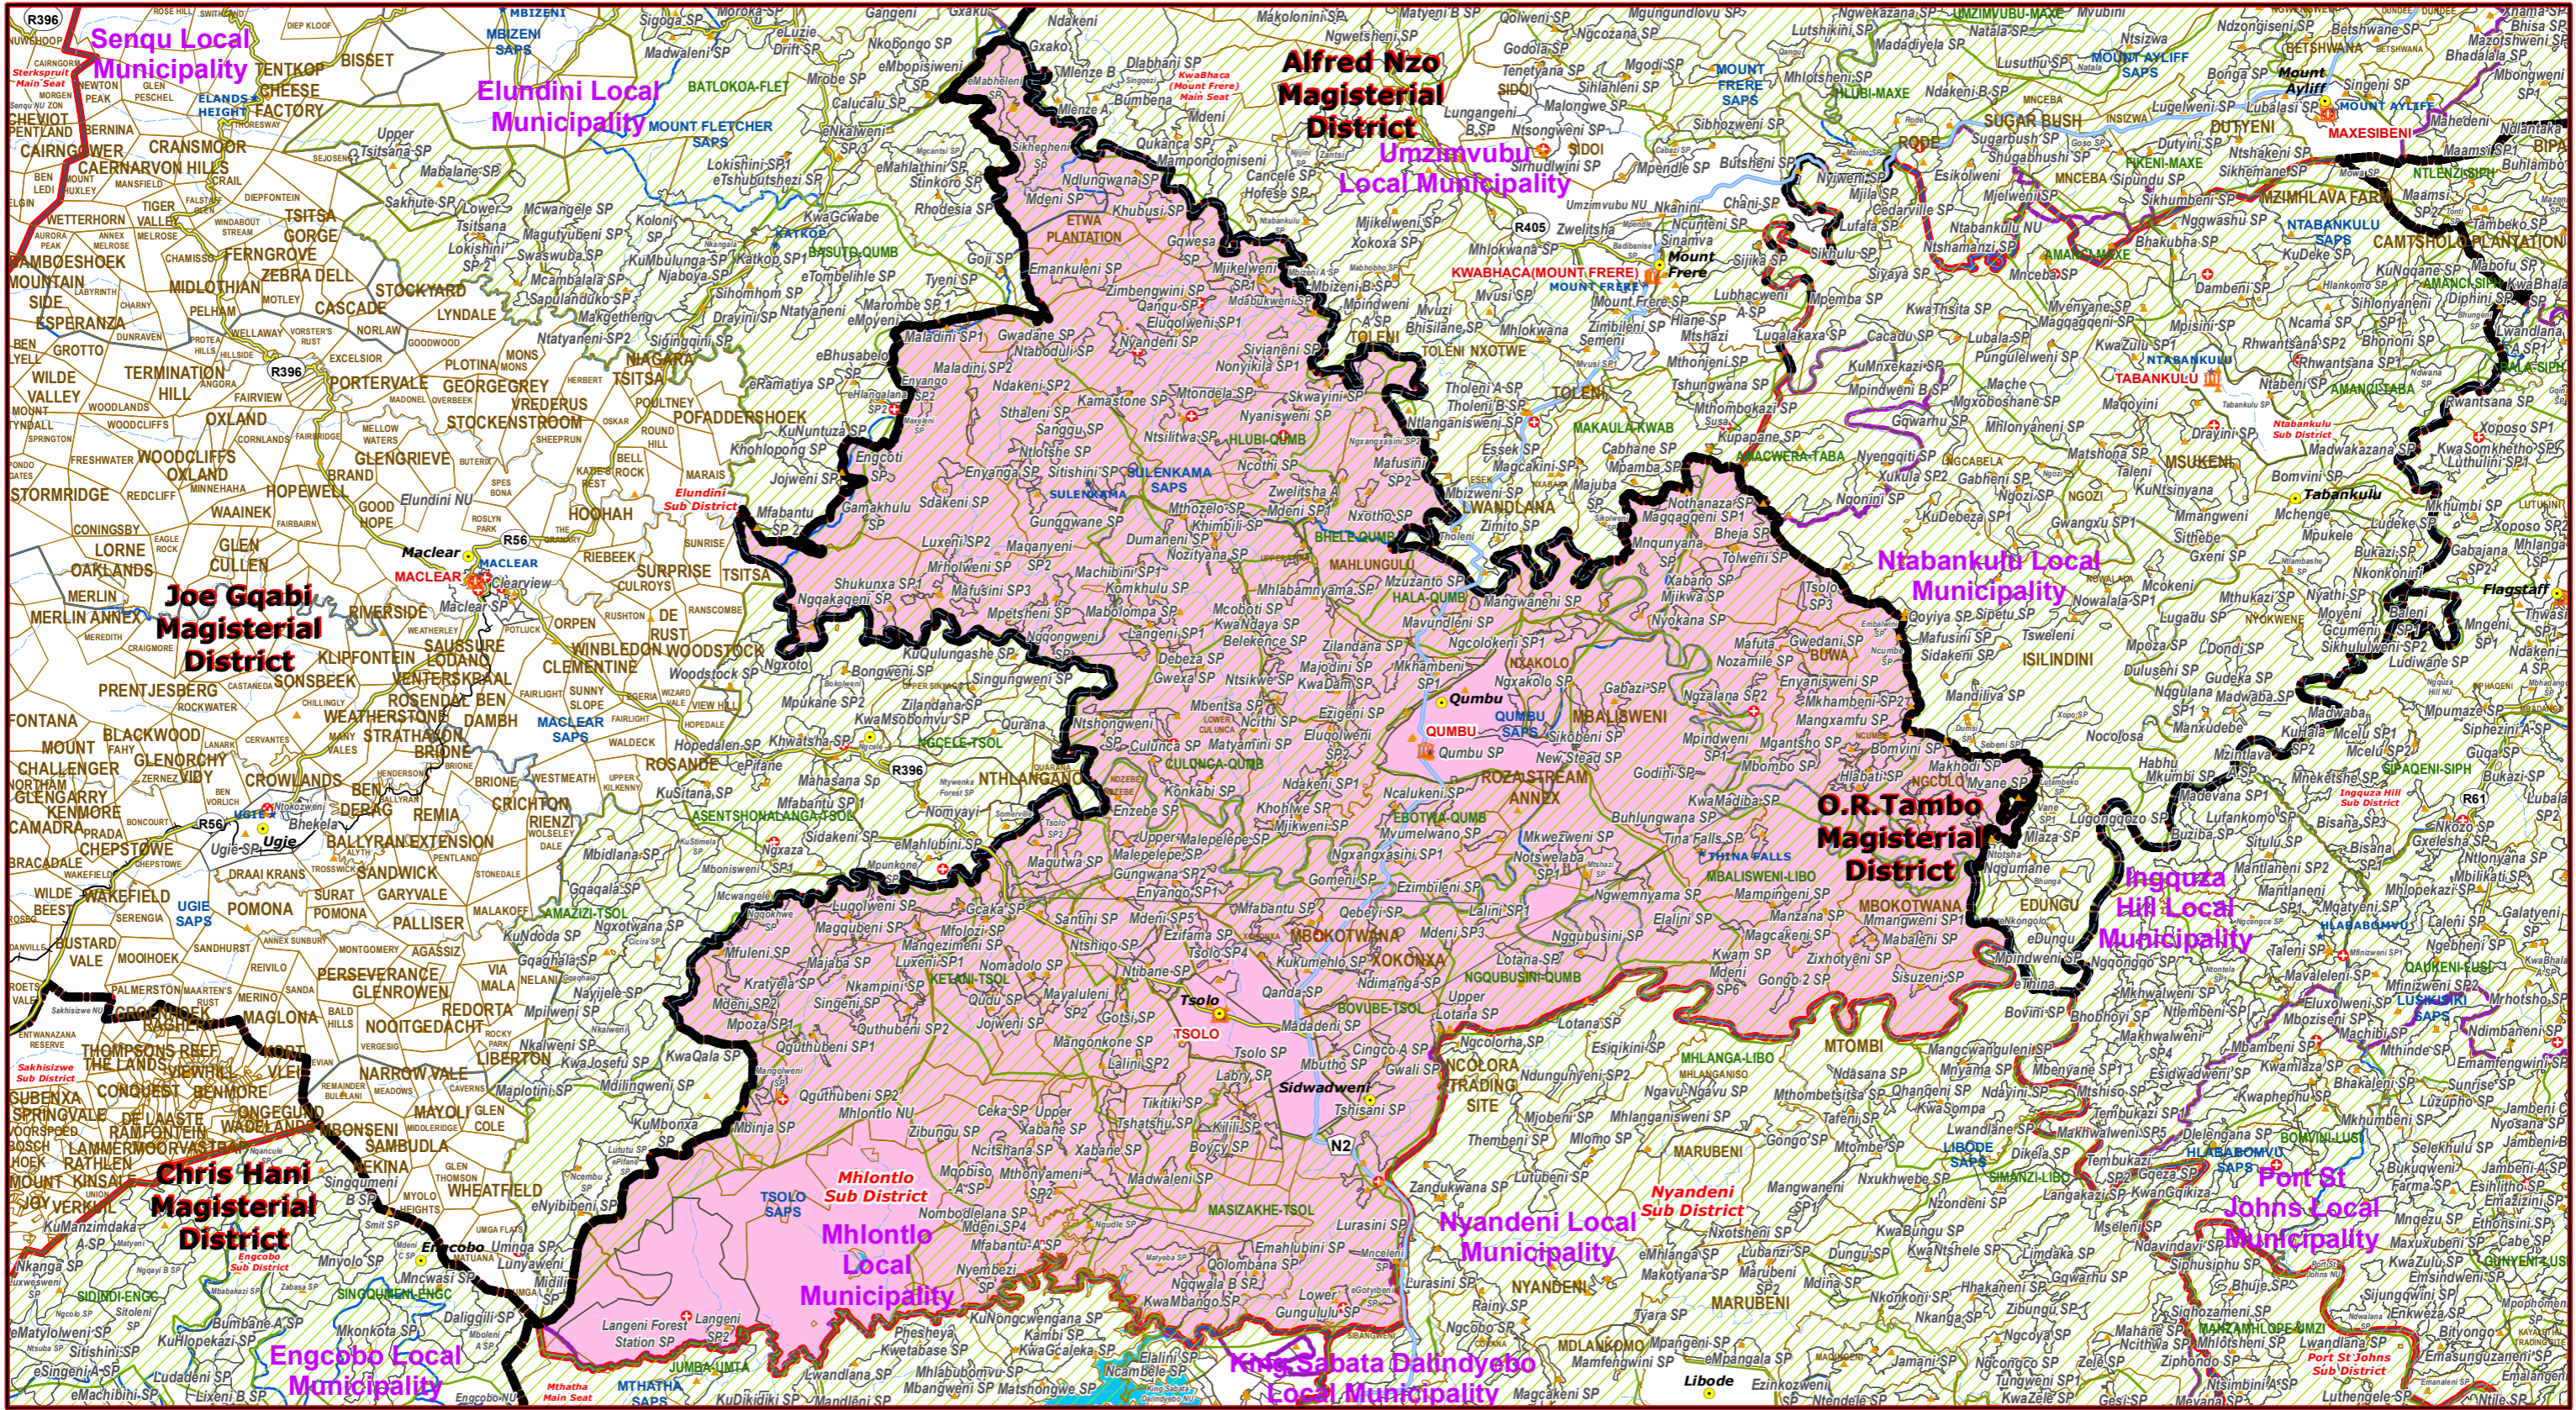

# Mhlontlo Sub District of O.R.Tambo Magisterial District

- Legend**
- Main Town
  - Main Courts
  - ★ Place of Sitting
  - ★ Police Stations & Facilities
  - ▲ Schools
  - Health Facilities
  - Rivers
  - National Roads
  - Main Roads
  - Railways
  - Provinces
  - Proposed Magisterial District
  - Proposed Seat / Sub District
  - Traditional Councils
  - Dams
  - Local Municipalities

## Proposed Main Seat / Sub District within the Proposed Magisterial District

DATA SUPPLIED BY:

- Statistics South Africa
- Department of Water Affairs & Forestry
- Department of Provincial & Local Government
- Department of Health
- Department of Safety & Security
- Department of Education
- Department of Transport