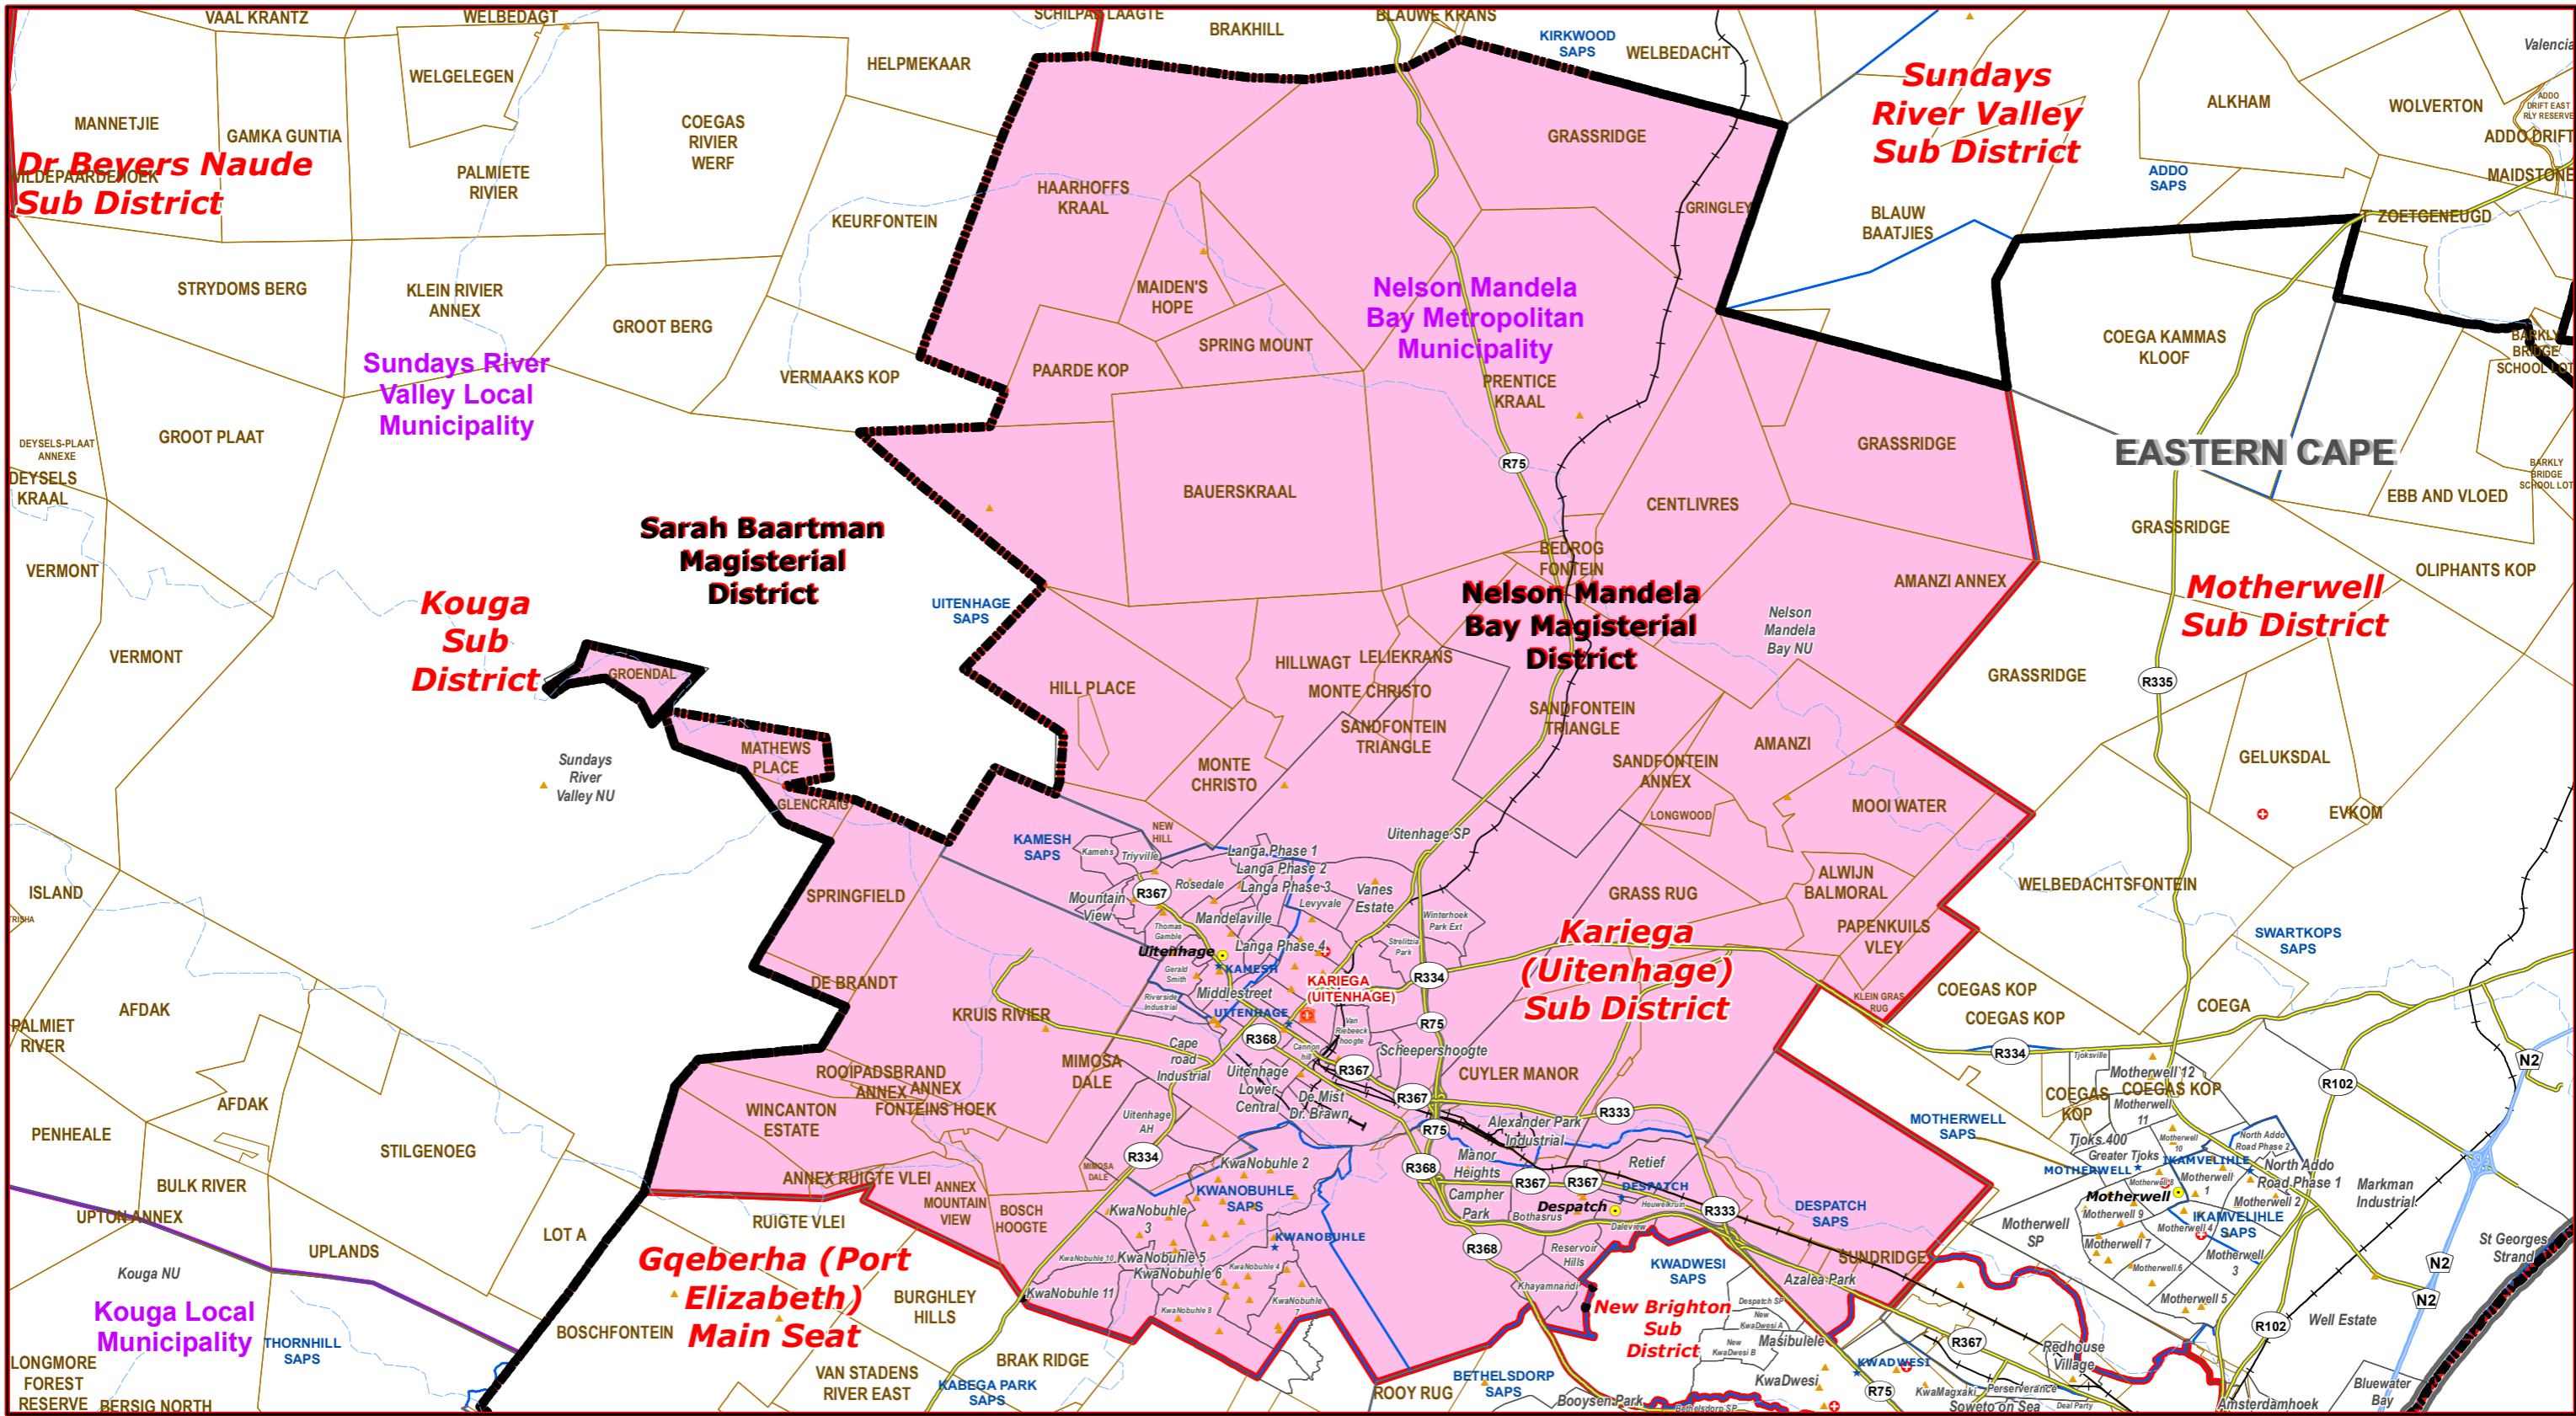

Kariega (Uitenhage) Sub District of Nelson Mandela Bay Magisterial District

- Legend**
- Main Town
 - Main Courts
 - ◆ Place of Sitting
 - ★ Police Stations & Facilities
 - ▲ Schools
 - Health Facilities
 - Rivers
 - National Roads
 - Main Roads
 - Railways
 - Provinces
 - Proposed Magisterial District
 - Proposed Seat / Sub District
 - Traditional Councils
 - Dams
 - Local Municipalities

Proposed Main Seat / Sub District within the Proposed Magisterial District

DATA SUPPLIED BY:

- Statistics South Africa
- Department of Water Affairs & Forestry
- Department of Provincial & Local Government
- Department of Health
- Department of Safety & Security
- Department of Education
- Department of Transport