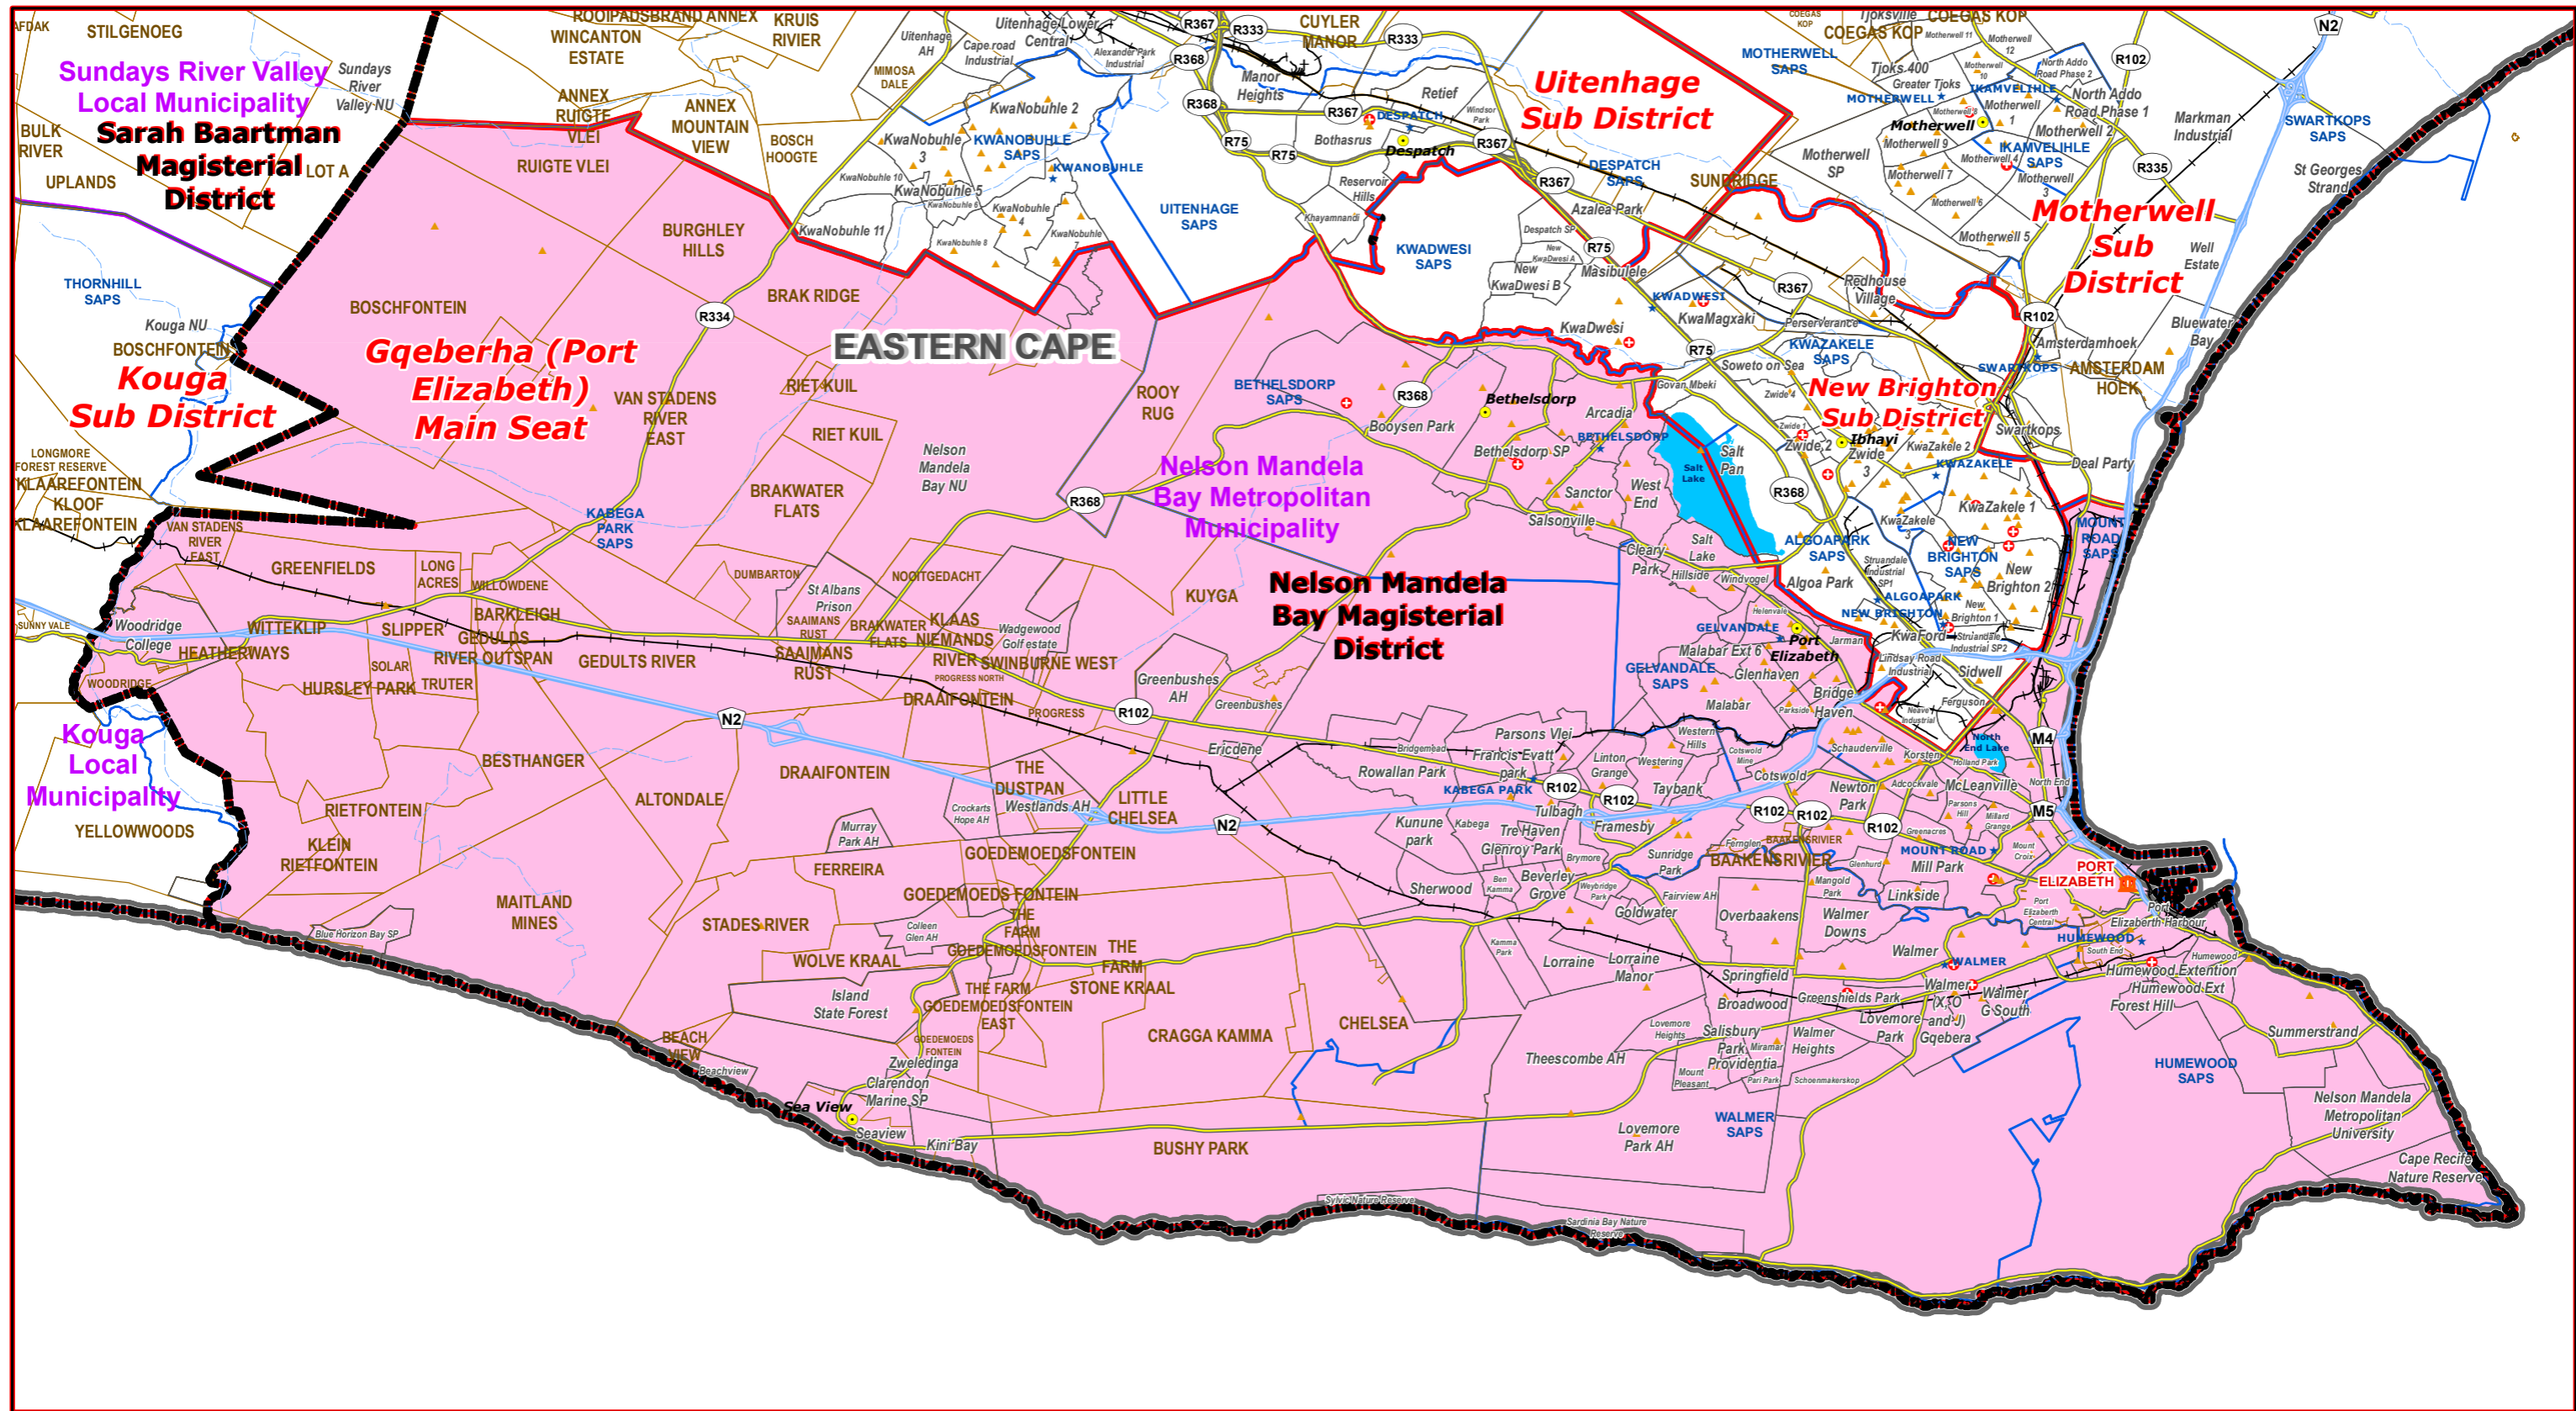

Gqeberha (Port Elizabeth) Main Seat of Nelson Mandela Bay Magisterial District

- Legend**
- Main Town
 - Main Courts
 - ◆ Place of Sitting
 - ★ Police Stations & Facilities
 - ▲ Schools
 - Health Facilities
 - Rivers
 - National Roads
 - Main Roads
 - Railways
 - Provinces
 - Proposed Magisterial District
 - Proposed Seat / Sub District
 - Traditional Councils
 - Dams
 - Local Municipalities

Proposed Main Seat / Sub District within the Proposed Magisterial District

- DATA SUPPLIED BY:**
- Statistics South Africa
 - Department of Water Affairs & Forestry
 - Department of Provincial & Local Government
 - Department of Health
 - Department of Safety & Security
 - Department of Education
 - Department of Transport