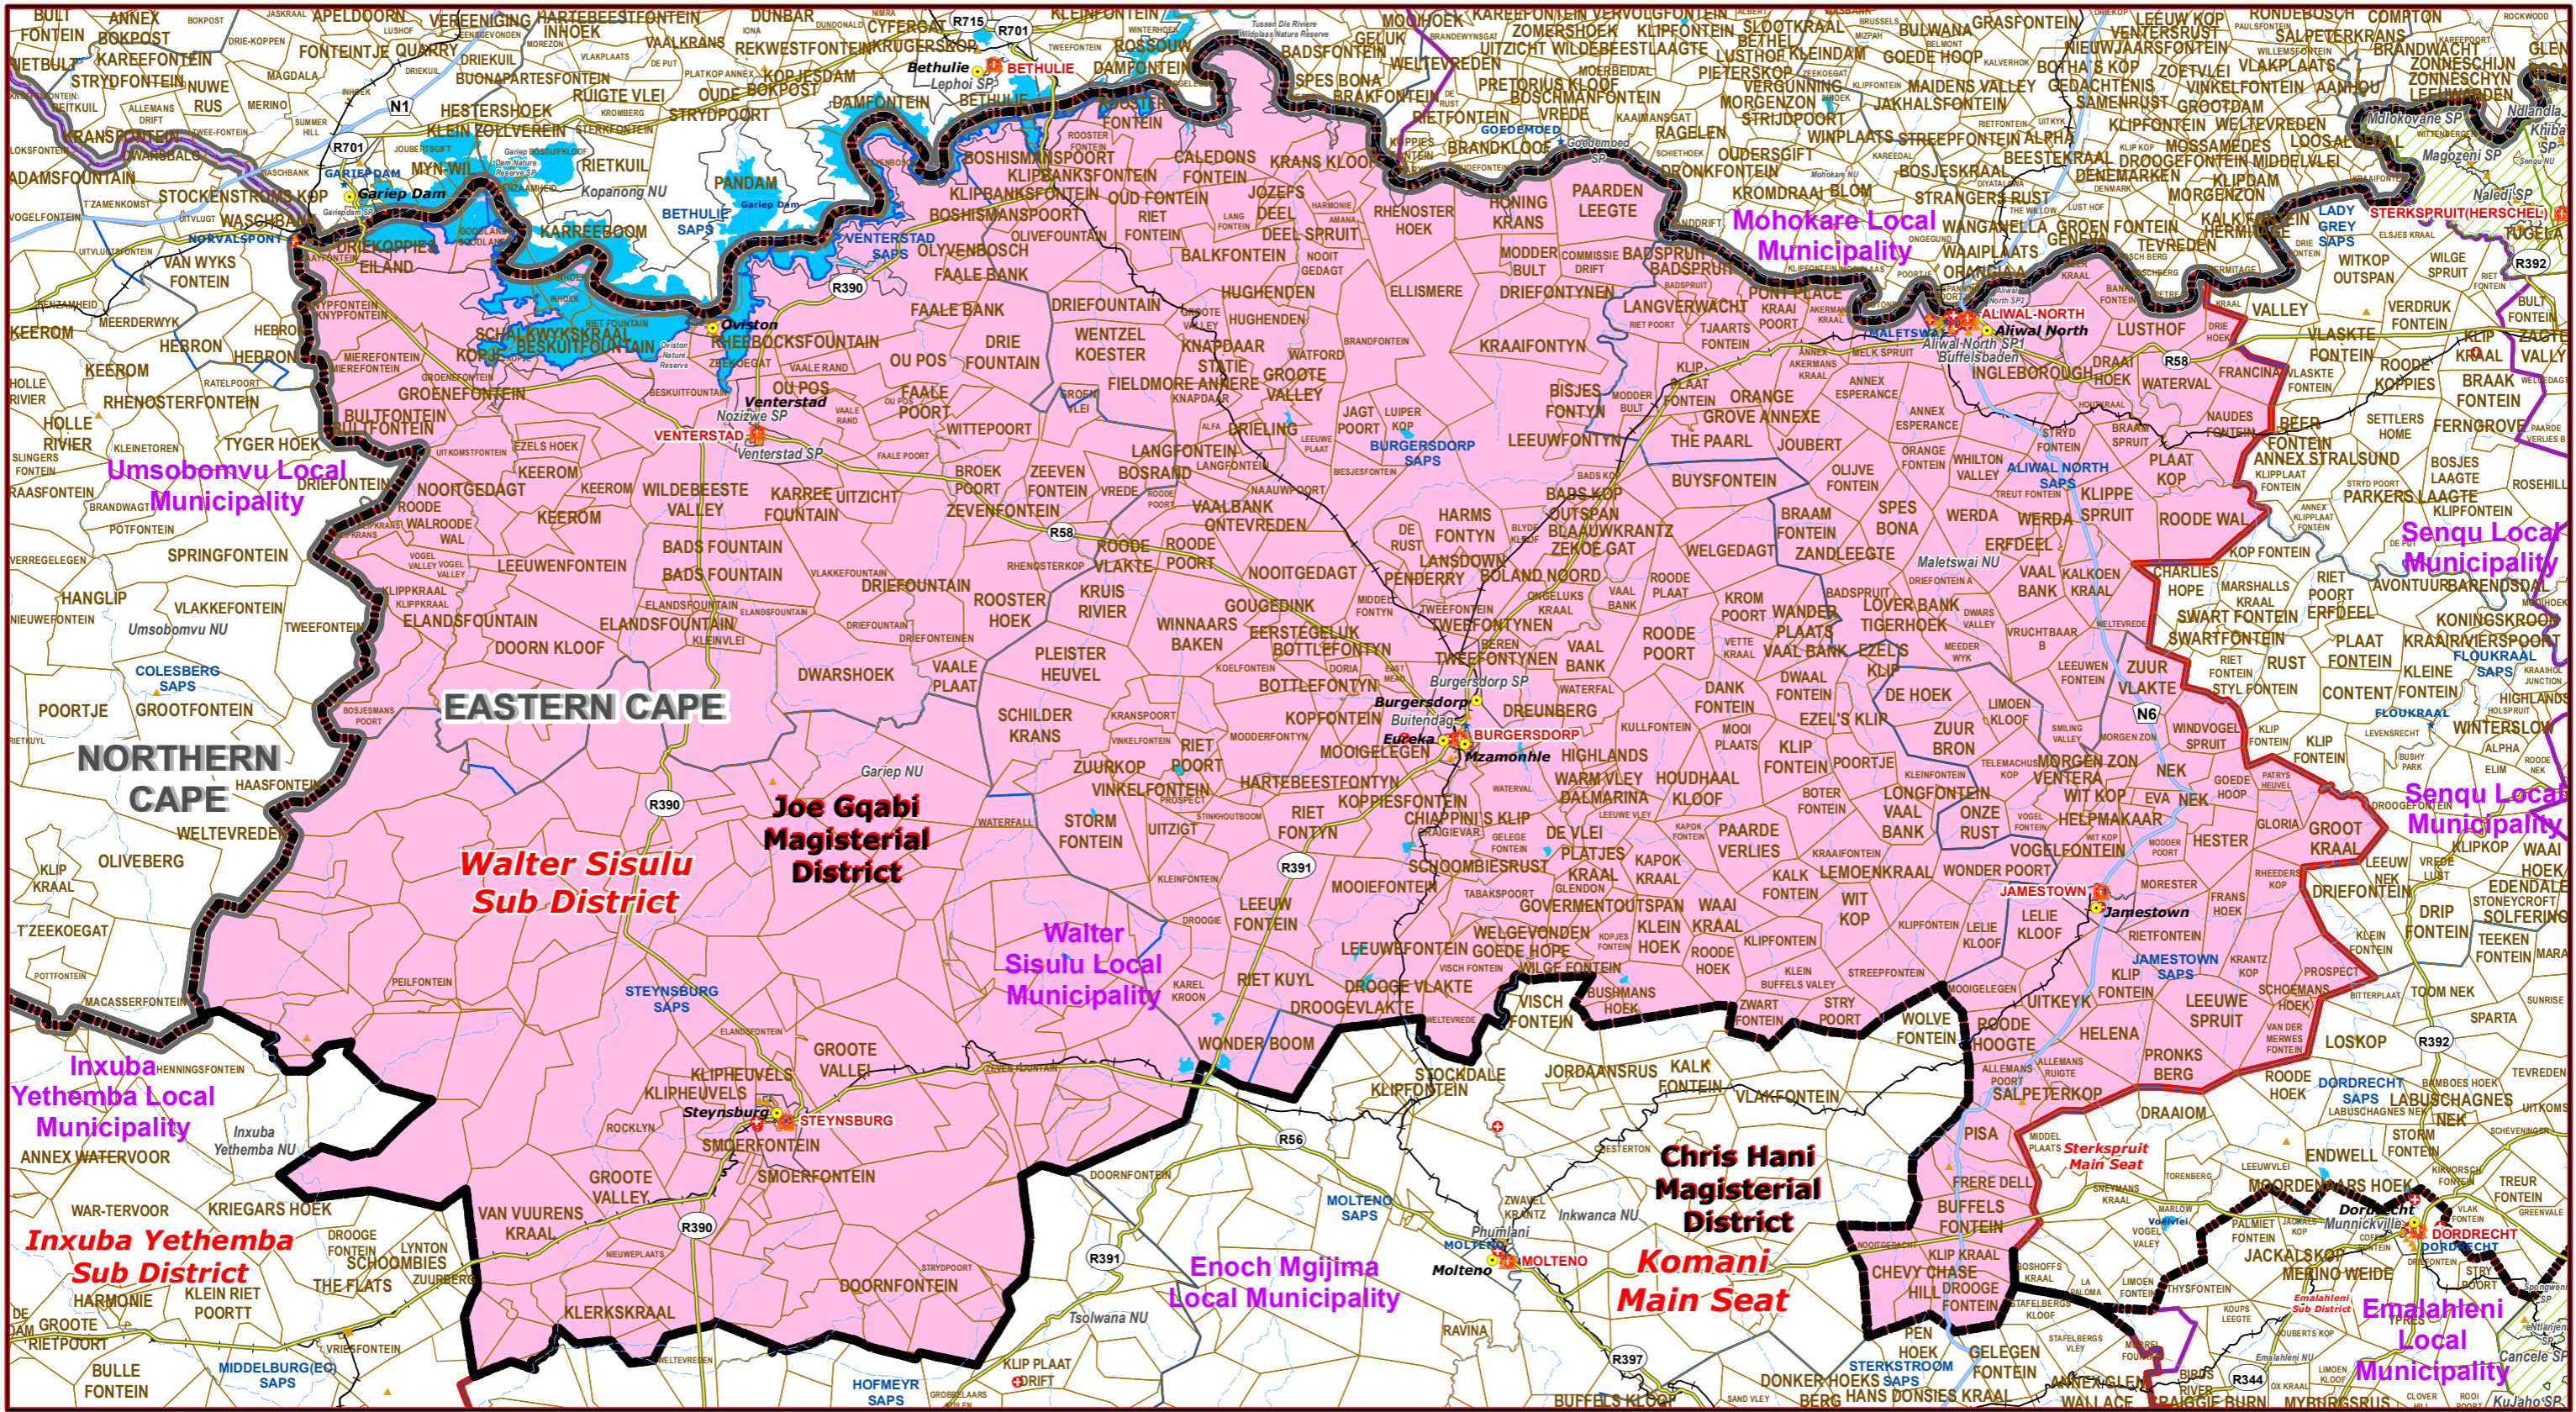

Walter Sisulu Sub District of Joe Gqabi Magisterial District

- Le**
- Main Town
 - Main Courts
 - Place of Sitting
 - ★ Police Stations & Facilities
 - ▲ Schools
 - Health Facilities
 - Rivers
 - National Roads
 - Main Roads
 - Railways
 - Provinces
 - Proposed Magisterial District
 - Proposed Seat / Sub District
 - Traditional Councils
 - Dams
 - Local Municipalities

Proposed Main Seat / Sub District within the Proposed Magisterial District

DATA SUPPLIED BY:

- Statistics South Africa
- Department of Water Affairs & Forestry
- Department of Provincial & Local Government
- Department of Health
- Department of Safety & Security
- Department of Education
- Department of Transport