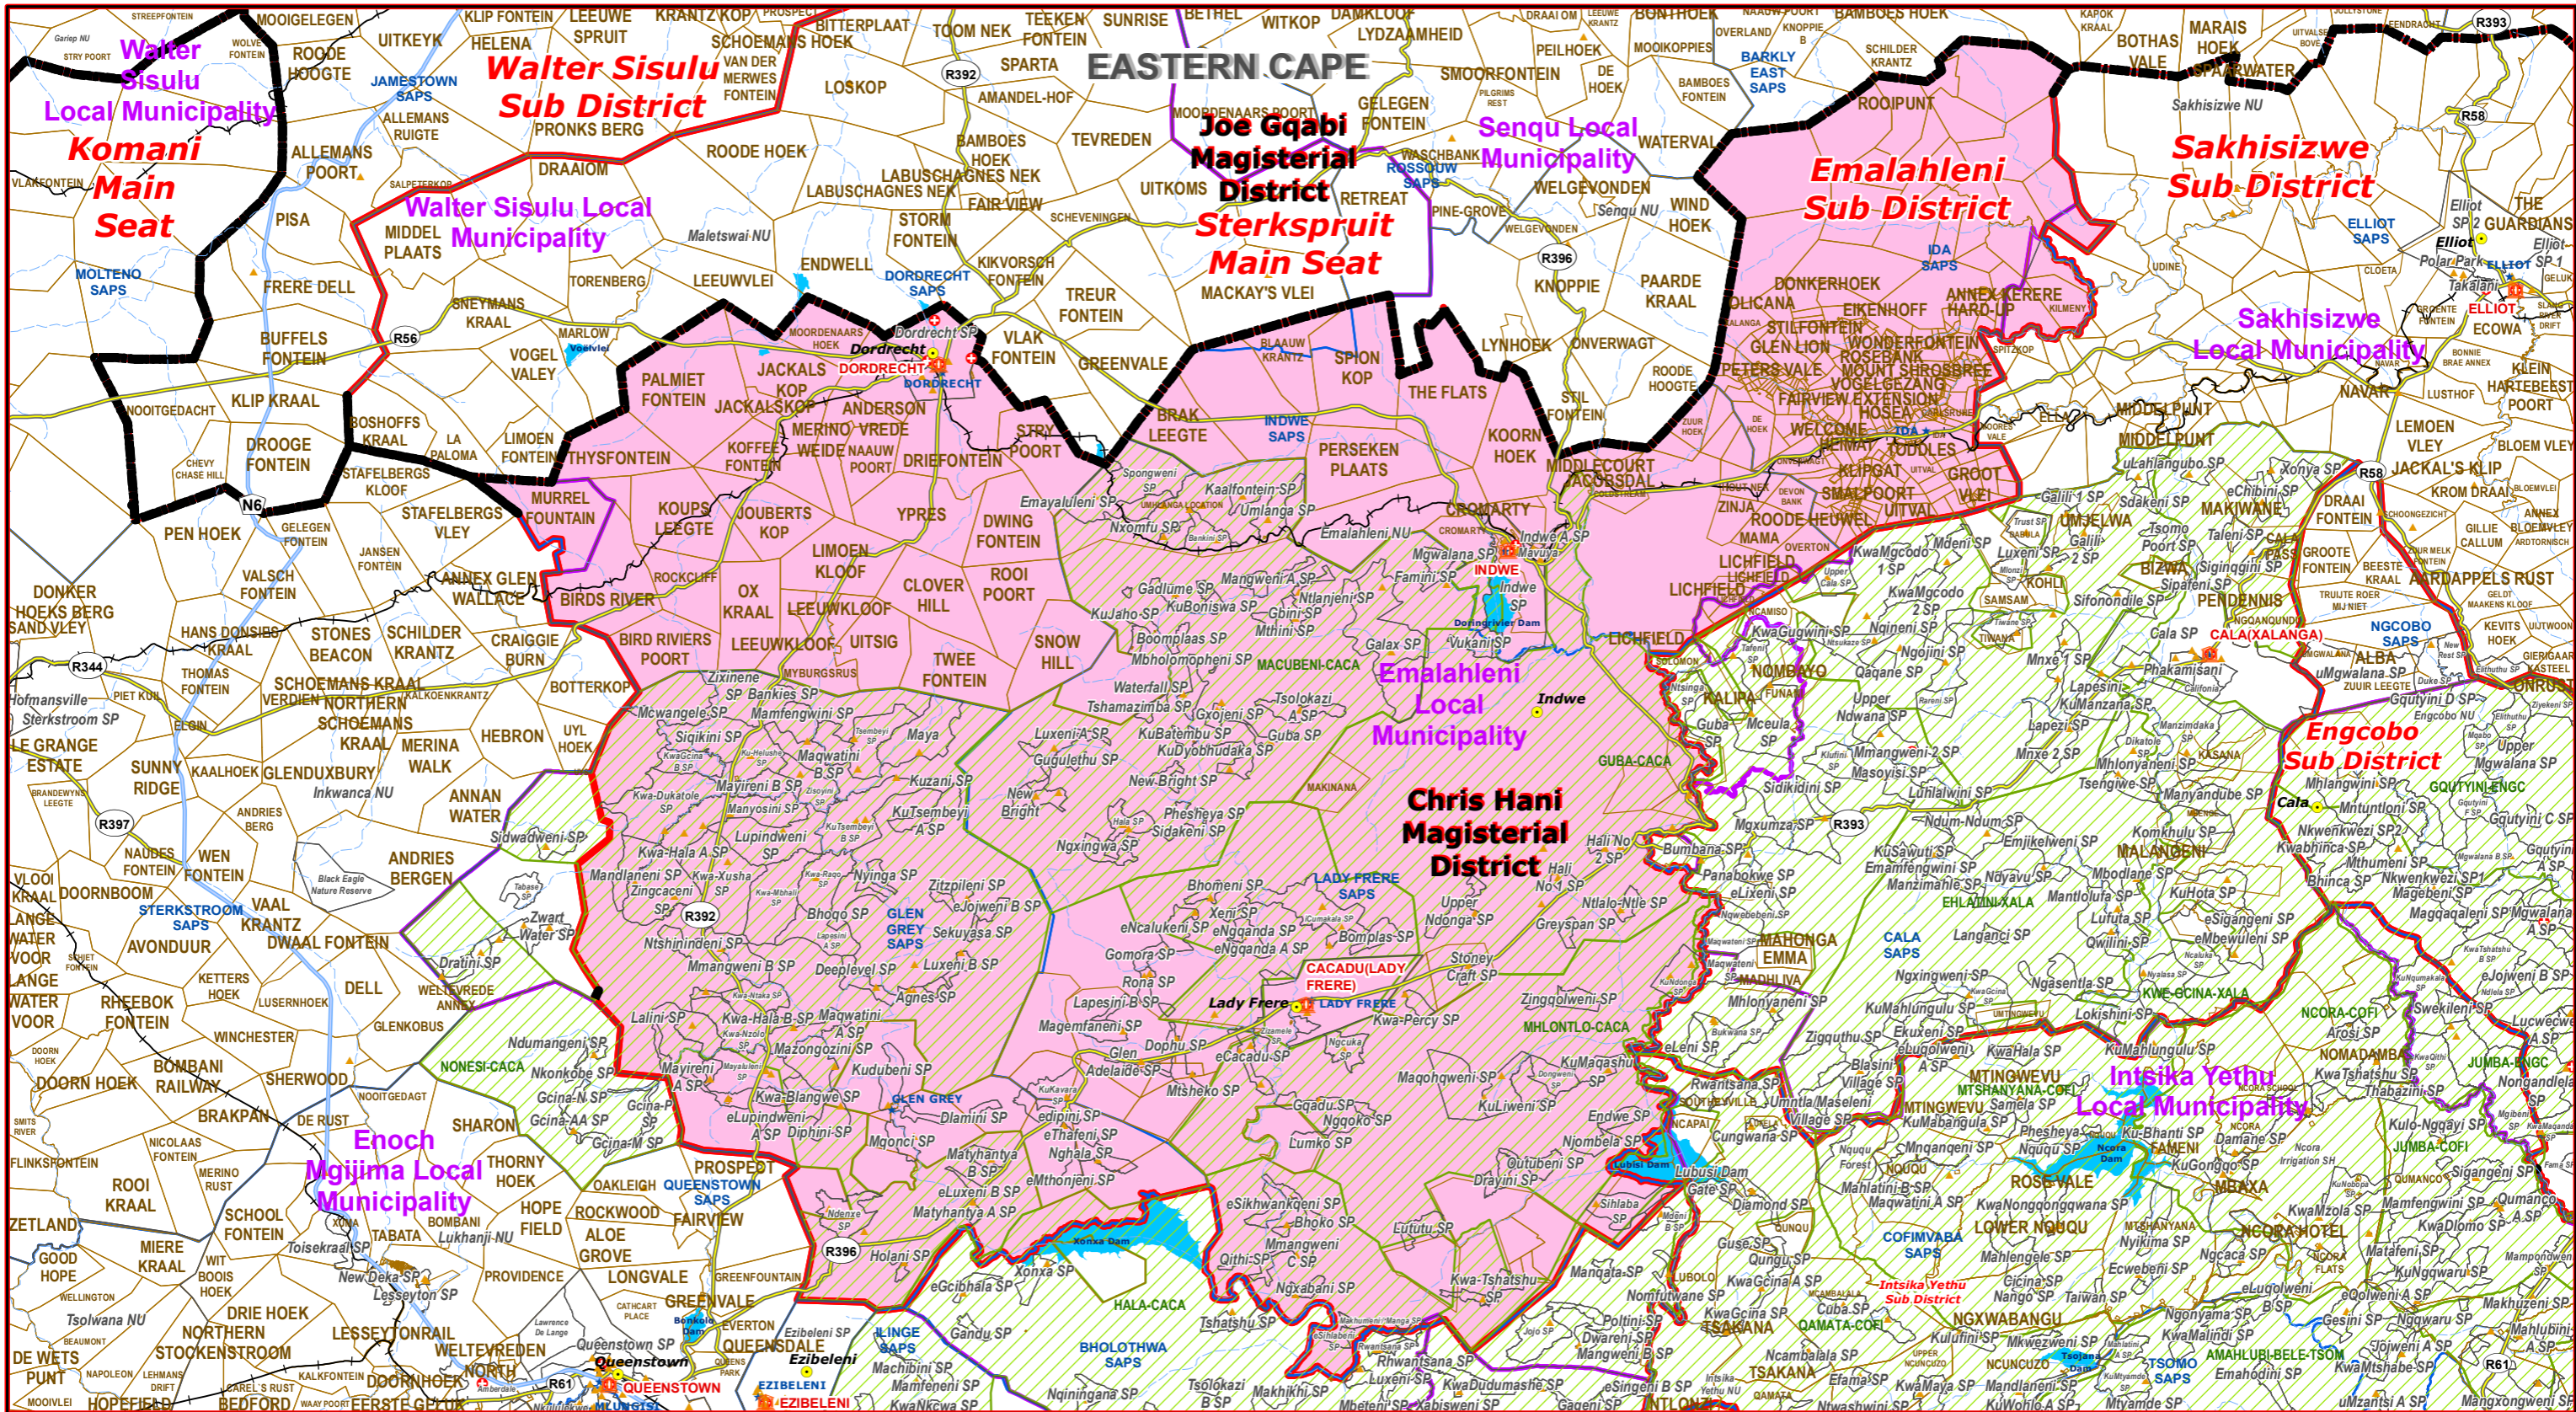

Emalahleni Sub District of Chris Hani Magisterial District

- Legend**
- Main Town
 - Main Courts
 - Place of Sitting
 - ★ Police Stations & Facilities
 - ★ Schools
 - Health Facilities
 - Rivers
 - National Roads
 - Main Roads
 - Railways
 - Provinces
 - Proposed Magisterial District
 - Proposed Seat / Sub District
 - Traditional Councils
 - Dams
 - Local Municipalities

Proposed Main Seat / Sub District within the Proposed Magisterial District

DATA SUPPLIED BY:

- Statistics South Africa
- Department of Water Affairs & Forestry
- Department of Provincial & Local Government
- Department of Health
- Department of Safety & Security
- Department of Education
- Department of Transport