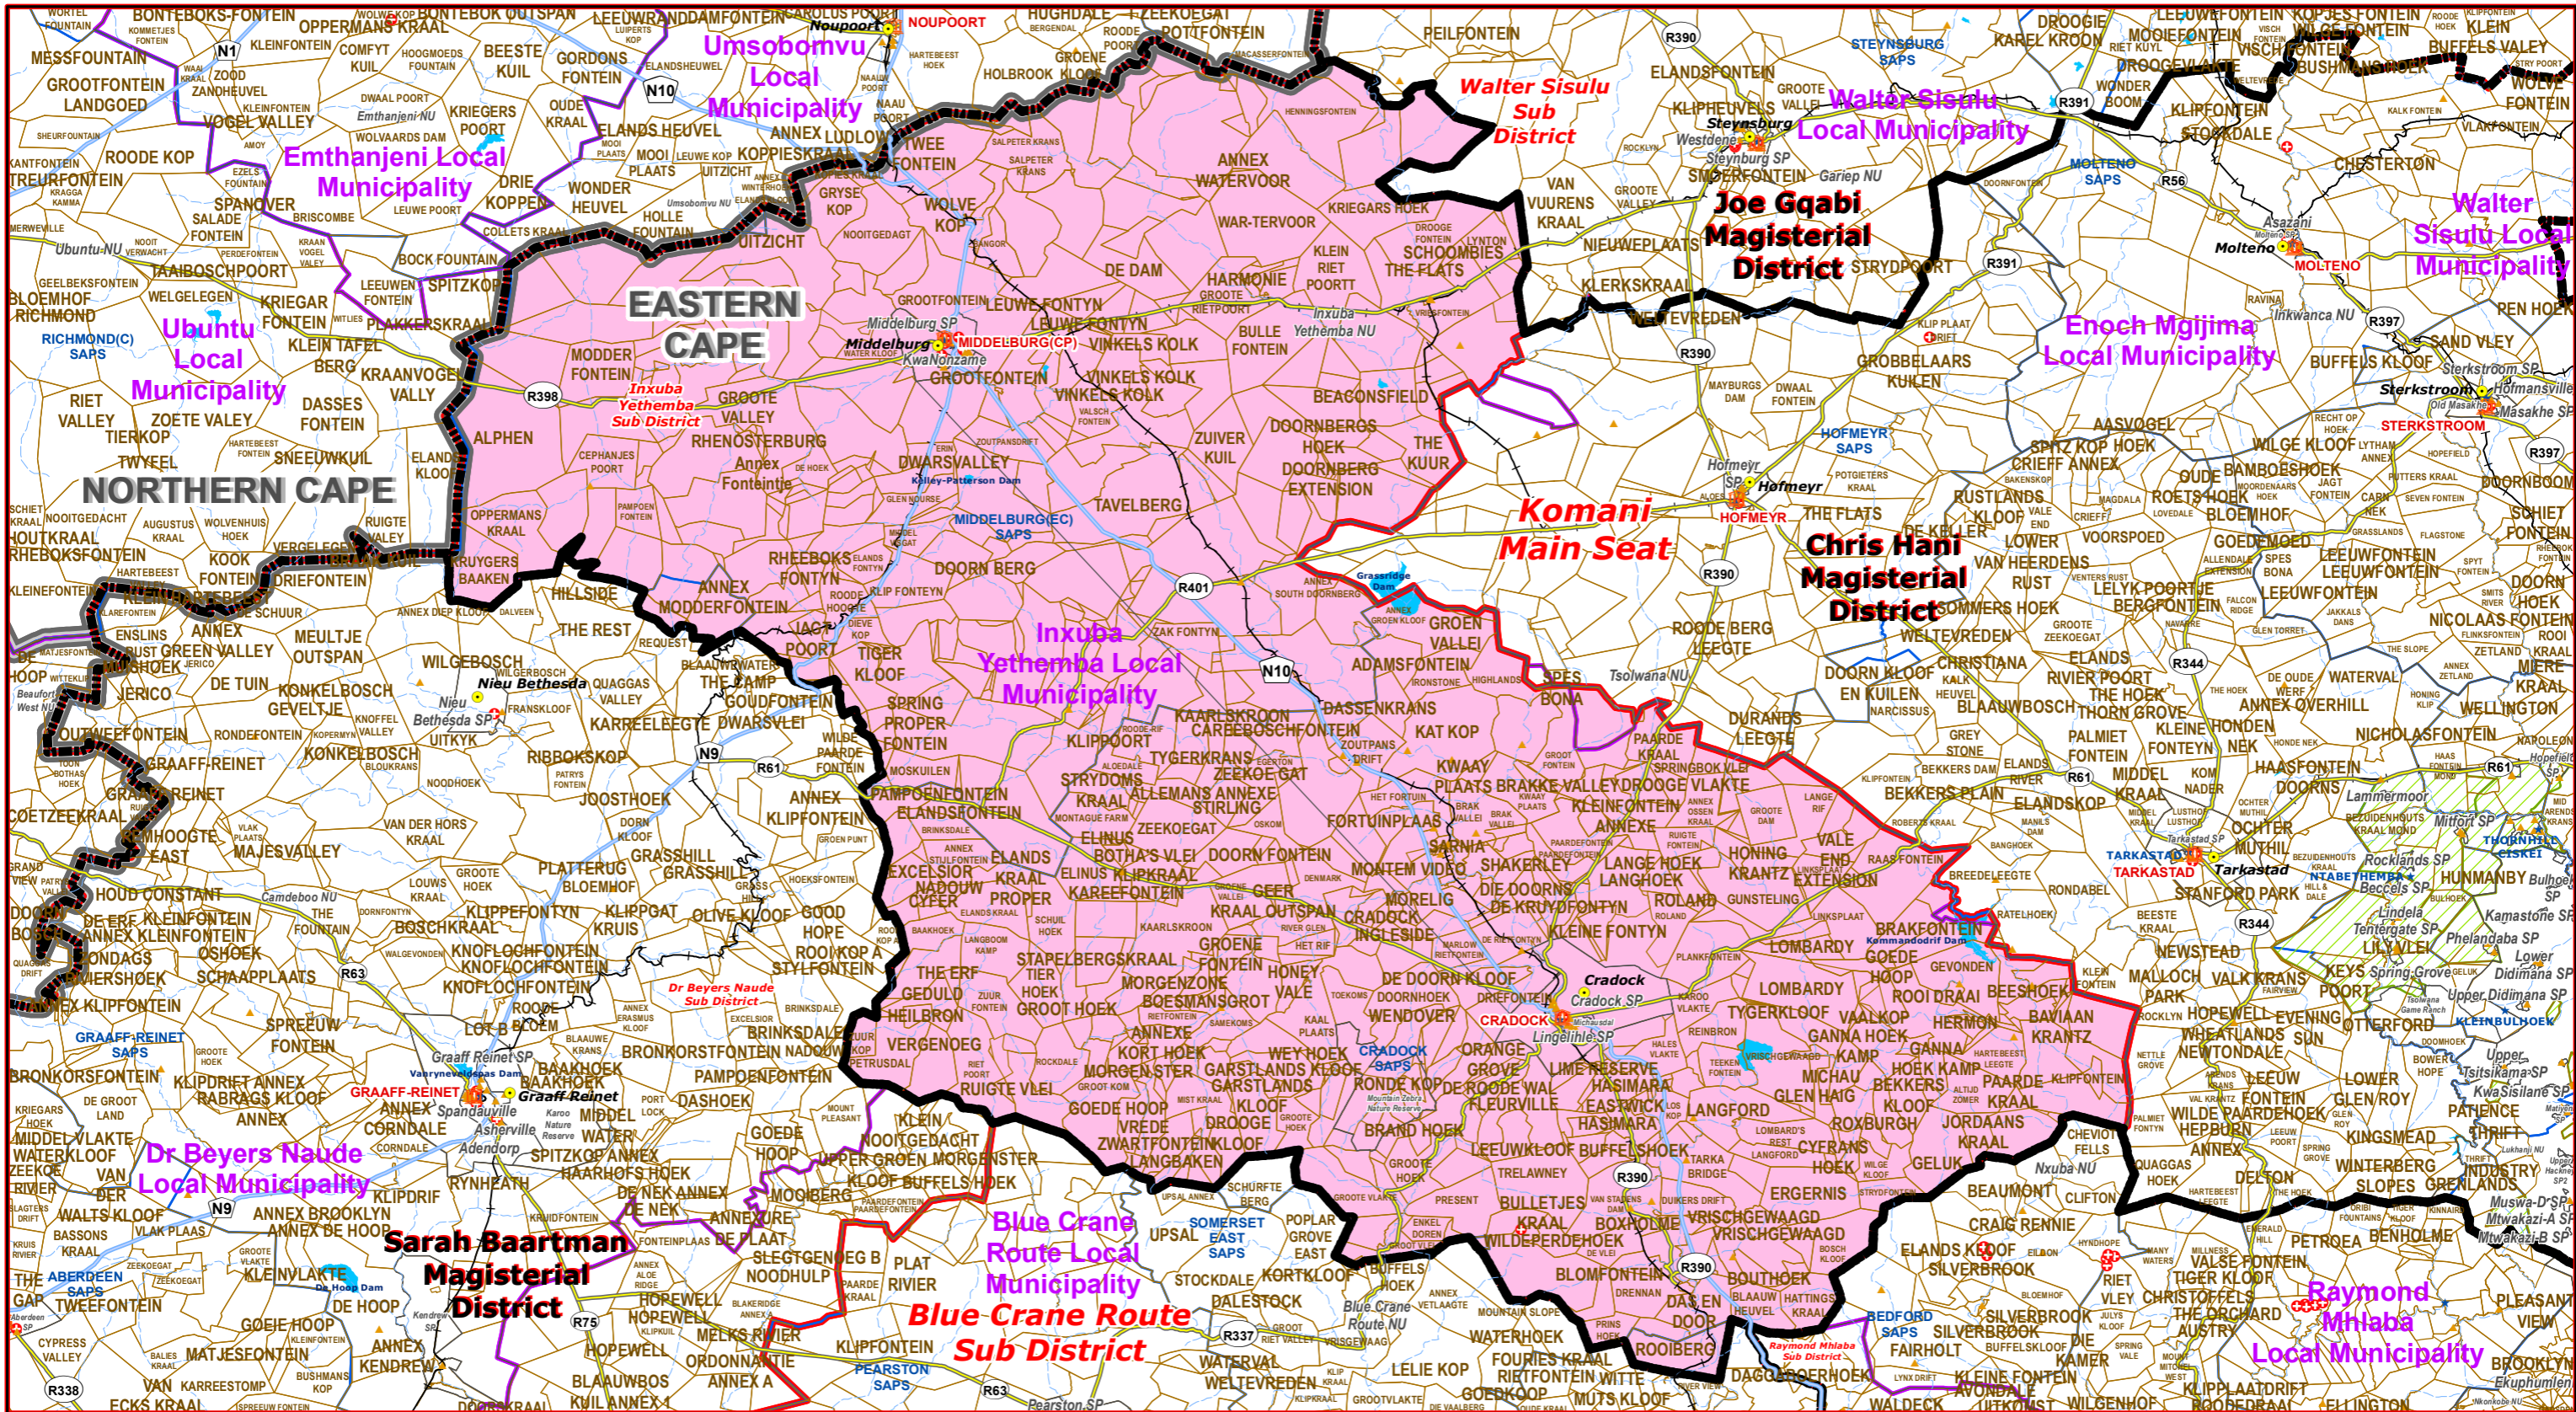

Inxuba Yethemba Sub District of Chris Hani Magisterial District

- Legend**
- Main Town
 - Main Courts
 - Place of Sitting
 - ★ Police Stations & Facilities
 - ▲ Schools
 - Health Facilities
 - Rivers
 - National Roads
 - Main Roads
 - Railways
 - Provinces
 - Proposed Magisterial District
 - Proposed Seat / Sub District
 - Traditional Councils
 - Dams
 - Local Municipalities

Proposed Main Seat / Sub District within the Proposed Magisterial District

DATA SUPPLIED BY:

- Statistics South Africa
- Department of Water Affairs & Forestry
- Department of Provincial & Local Government
- Department of Health
- Department of Safety & Security
- Department of Education
- Department of Transport