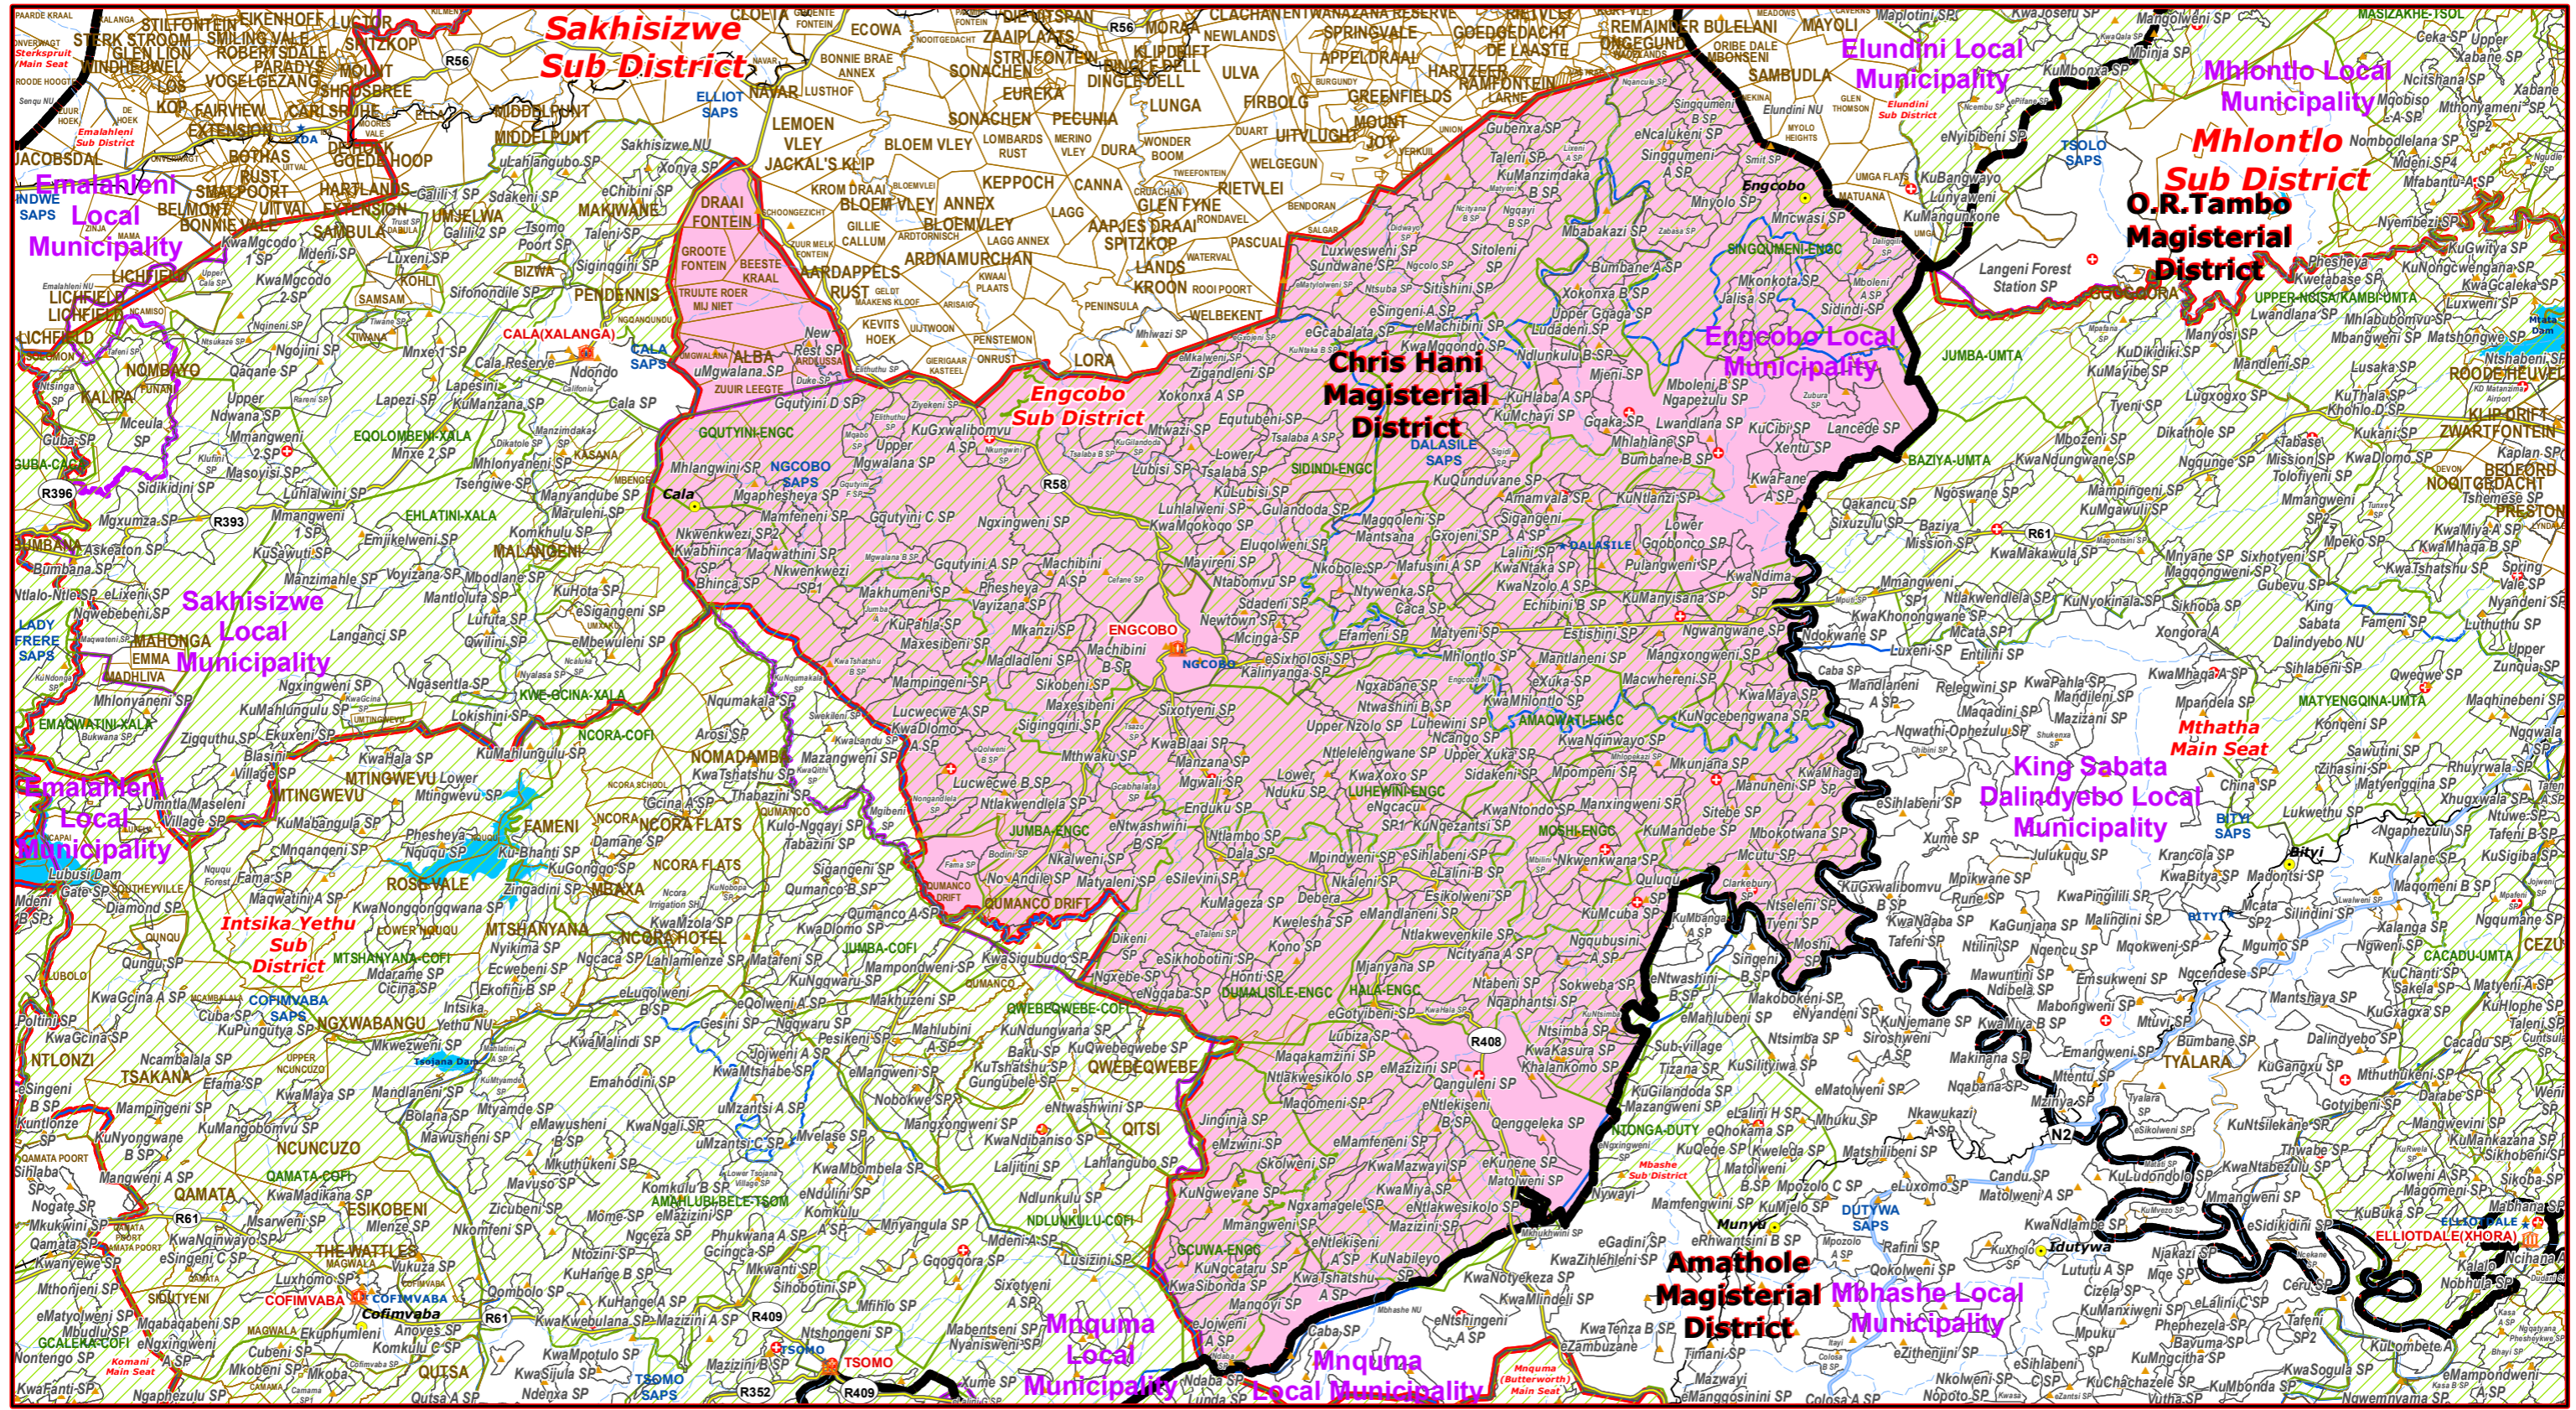

Engcobo Sub District of Chris Hani Magisterial District

Legend

- Main Town
- Main Courts
- ★ Place of Sitting
- ★ Police Stations & Facilities
- ▲ Schools
- Health Facilities
- Rivers
- National Roads
- Main Roads
- Railways
- Provinces
- Proposed Magisterial District
- Proposed Seat / Sub District
- Traditional Councils
- Dams
- Local Municipalities

Proposed Main Seat / Sub District within the Proposed Magisterial District

DATA SUPPLIED BY:

- Statistics South Africa
- Department of Water Affairs & Forestry
- Department of Provincial & Local Government
- Department of Health
- Department of Safety & Security
- Department of Education
- Department of Transport