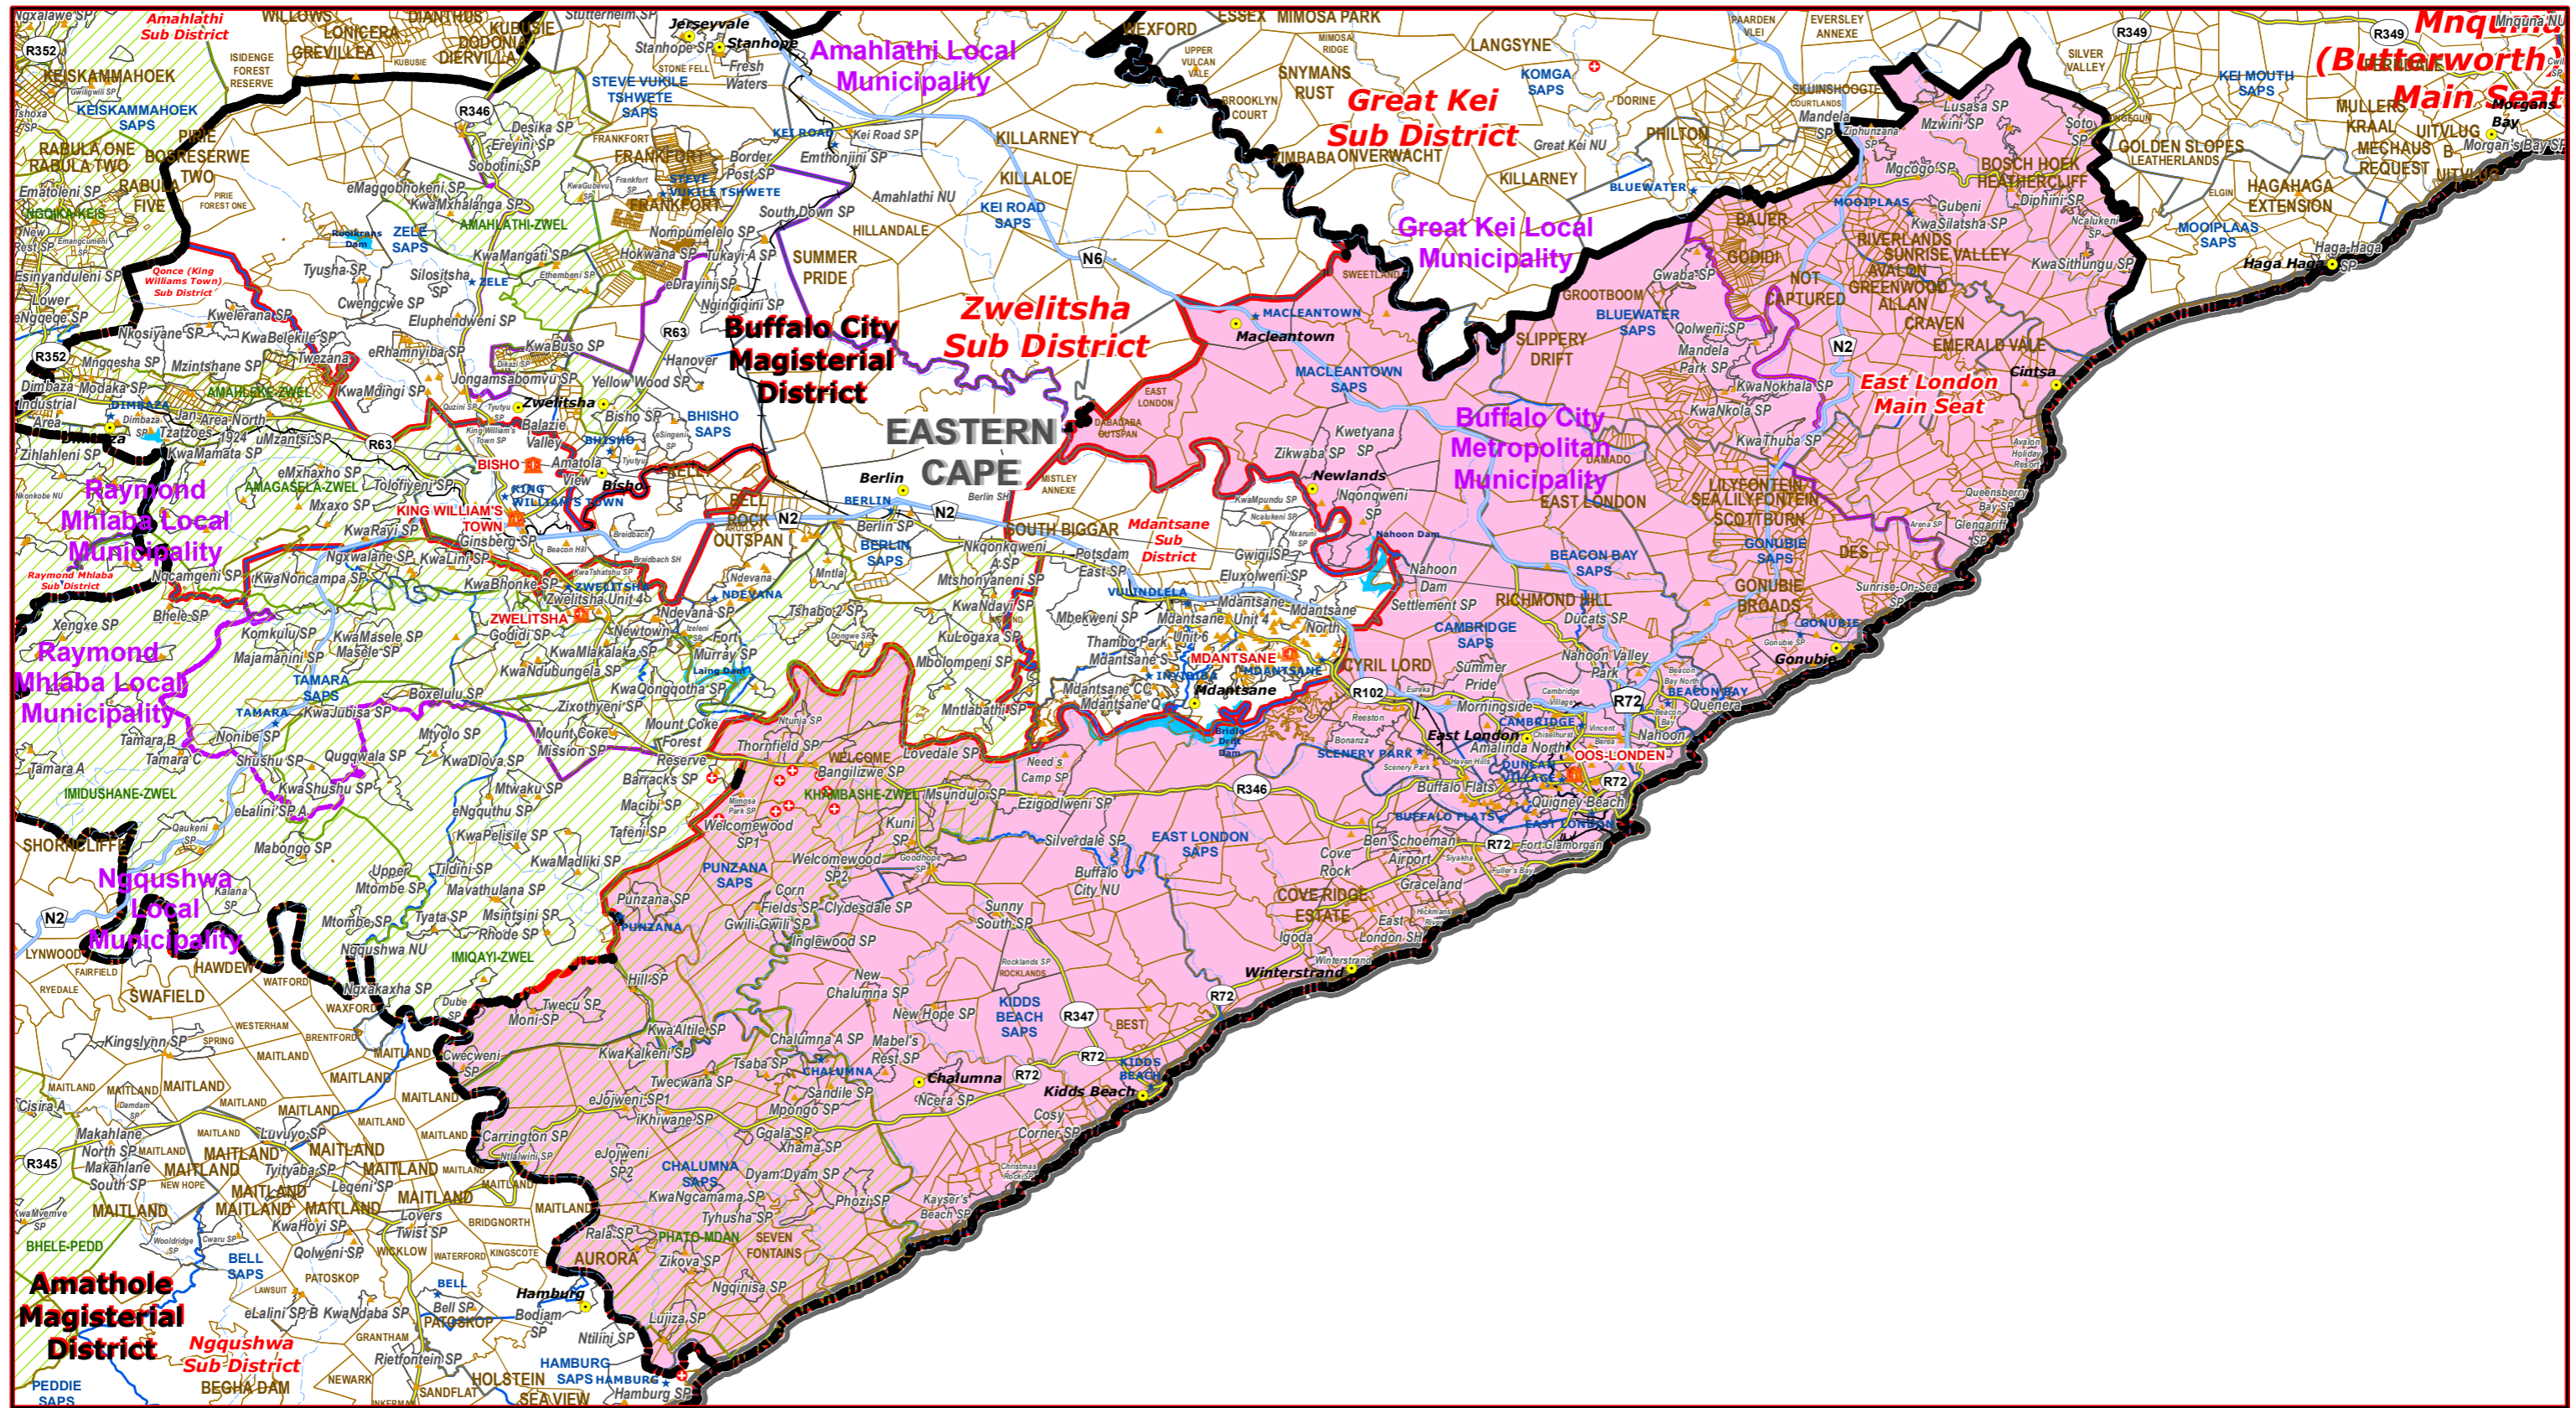

East London Main Seat of Buffalo City Magisterial District

- Legend**
- Main Town
 - Main Courts
 - ★ Place of Sitting
 - ★ Police Stations & Facilities
 - ★ Schools
 - Health Facilities
 - Rivers
 - National Roads
 - Main Roads
 - Railways
 - Provinces
 - Proposed Magisterial District
 - Proposed Seat / Sub District
 - Traditional Councils
 - Dams
 - Local Municipalities

Proposed Main Seat / Sub District within the Proposed Magisterial District

DATA SUPPLIED BY:

- Statistics South Africa
- Department of Water Affairs & Forestry
- Department of Provincial & Local Government
- Department of Health
- Department of Safety & Security
- Department of Education
- Department of Transport