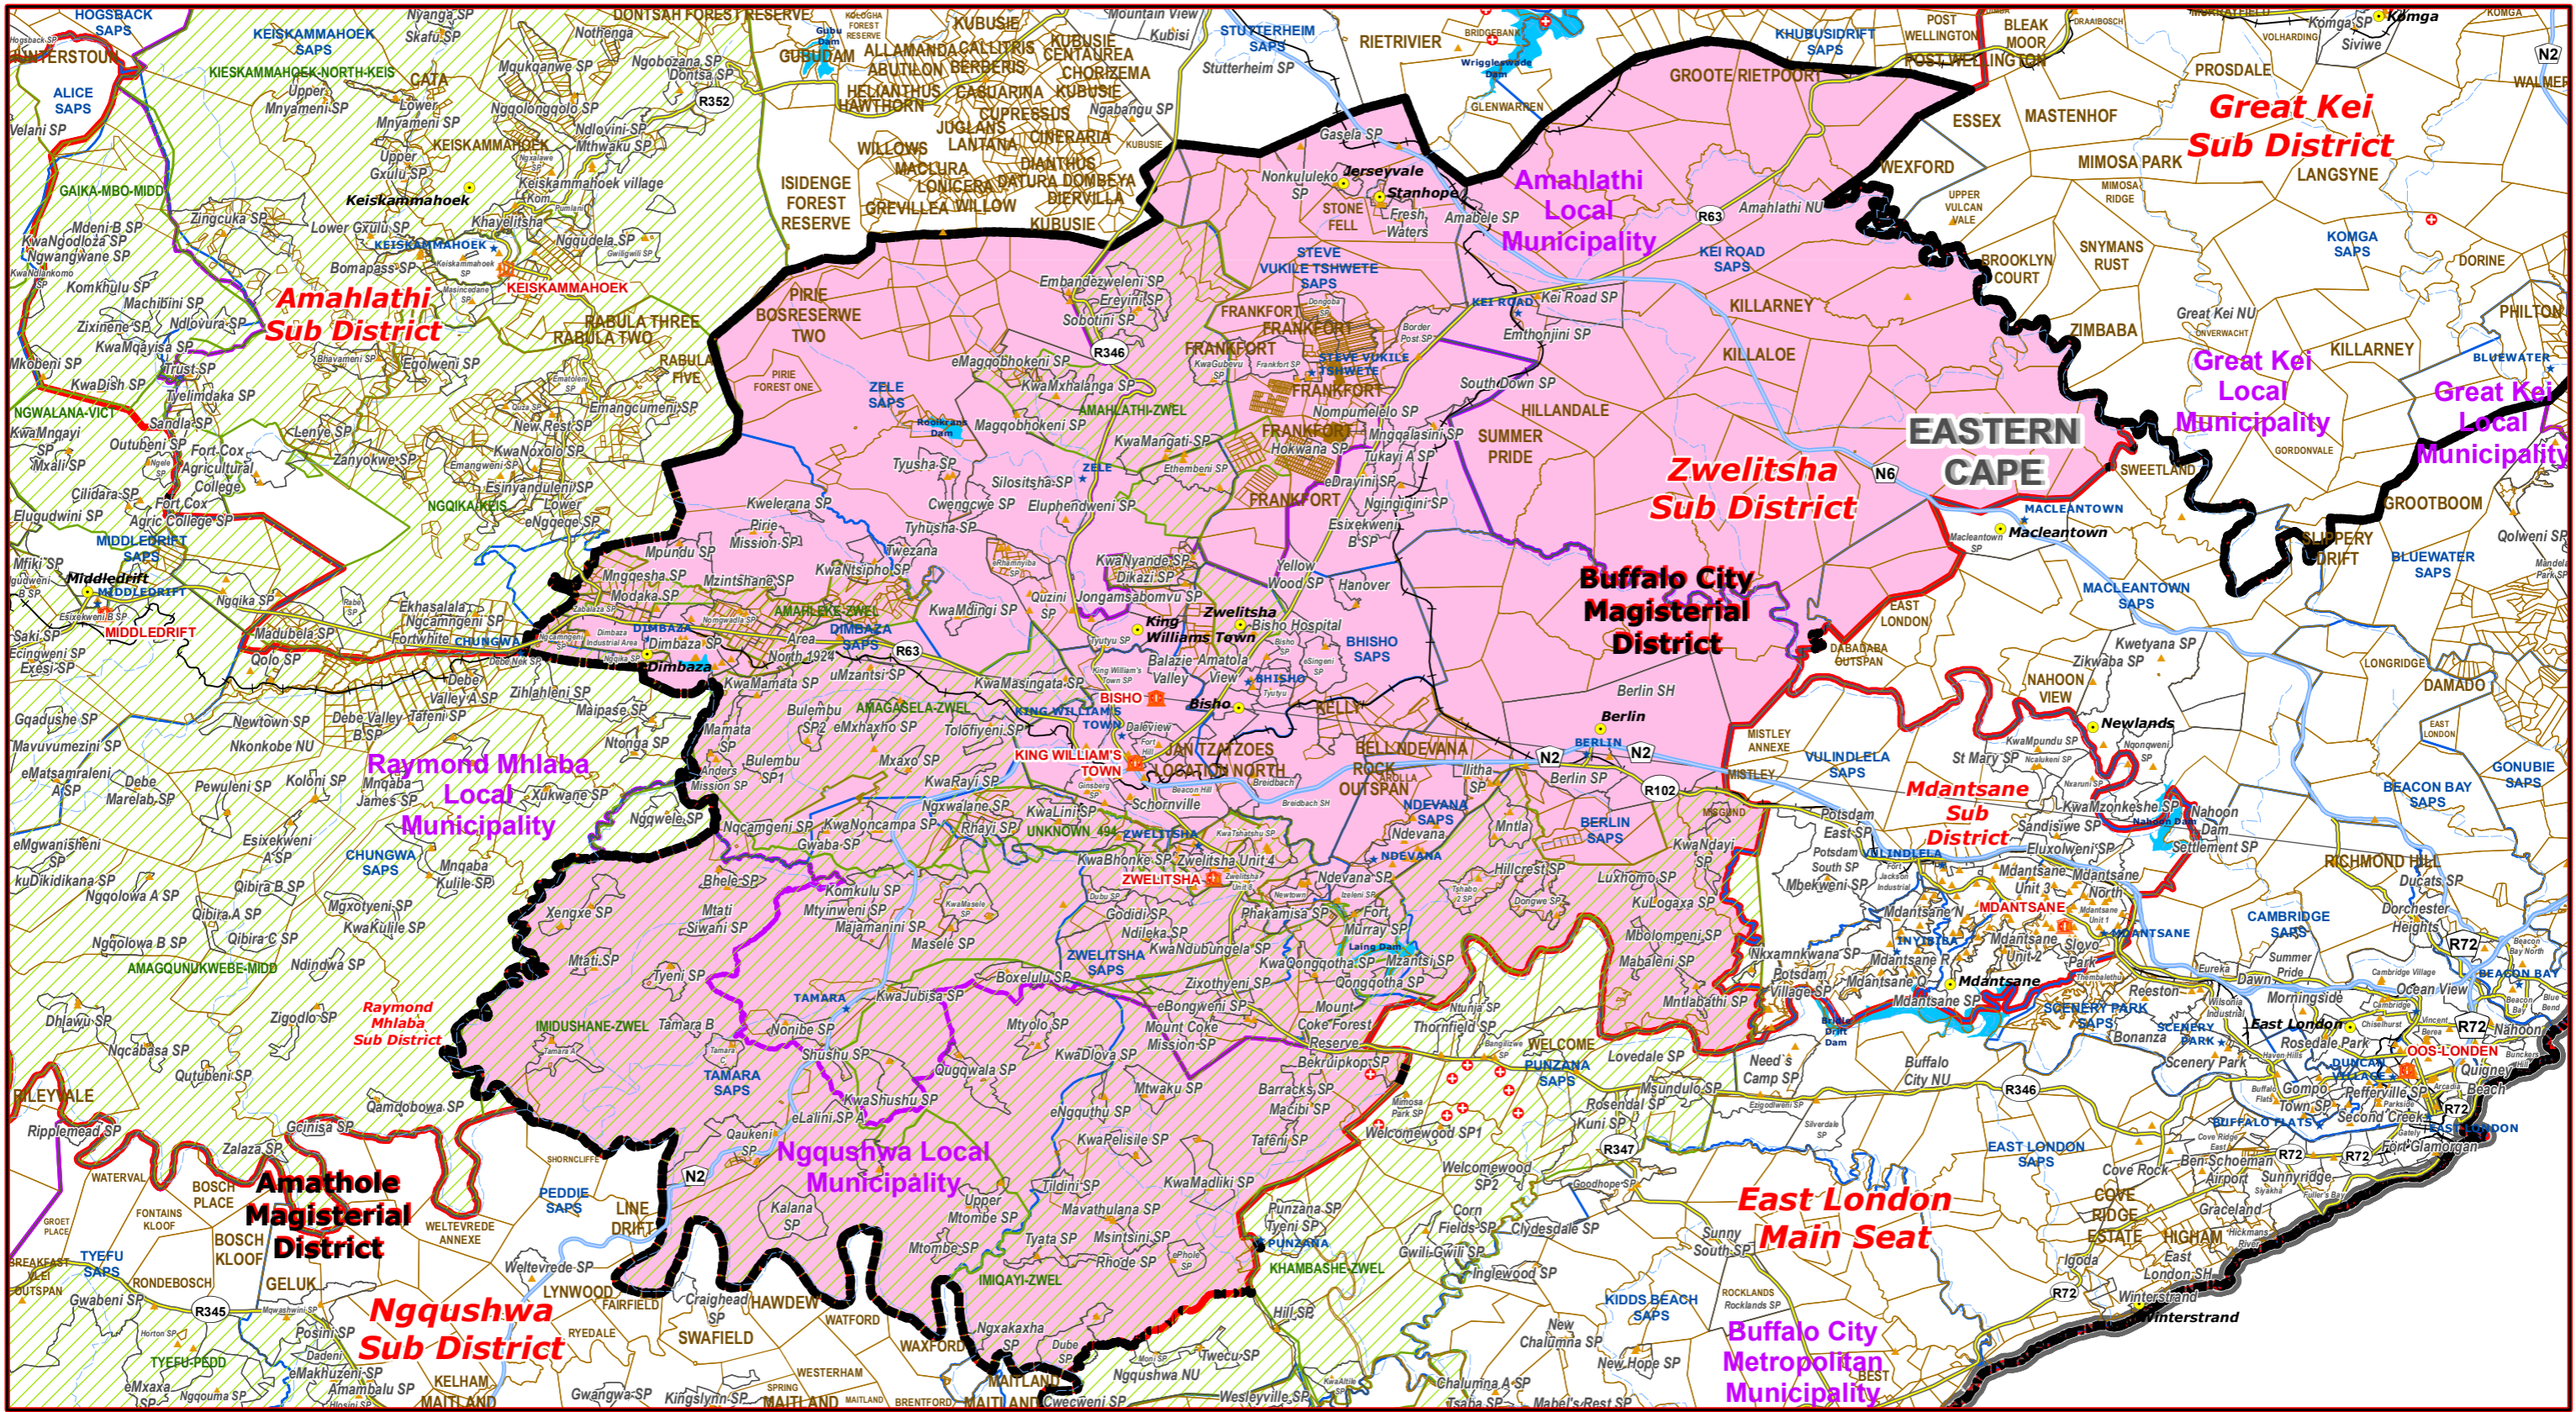

Zwelitsha Sub District of Buffalo City Magisterial District

- Le**
- Main Town
 - Main Courts
 - ★ Place of Sitting
 - ★ Police Stations & Facilities
 - ★ Schools
 - Health Facilities
 - Rivers
 - National Roads
 - Main Roads
 - Railways
 - Provinces
 - Proposed Magisterial District
 - Proposed Seat / Sub District
 - Traditional Councils
 - Dams
 - Local Municipalities

Proposed Main Seat / Sub District within the Proposed Magisterial District

DATA SUPPLIED BY:

- Statistics South Africa
- Department of Water Affairs & Forestry
- Department of Provincial & Local Government
- Department of Health
- Department of Safety & Security
- Department of Education
- Department of Transport