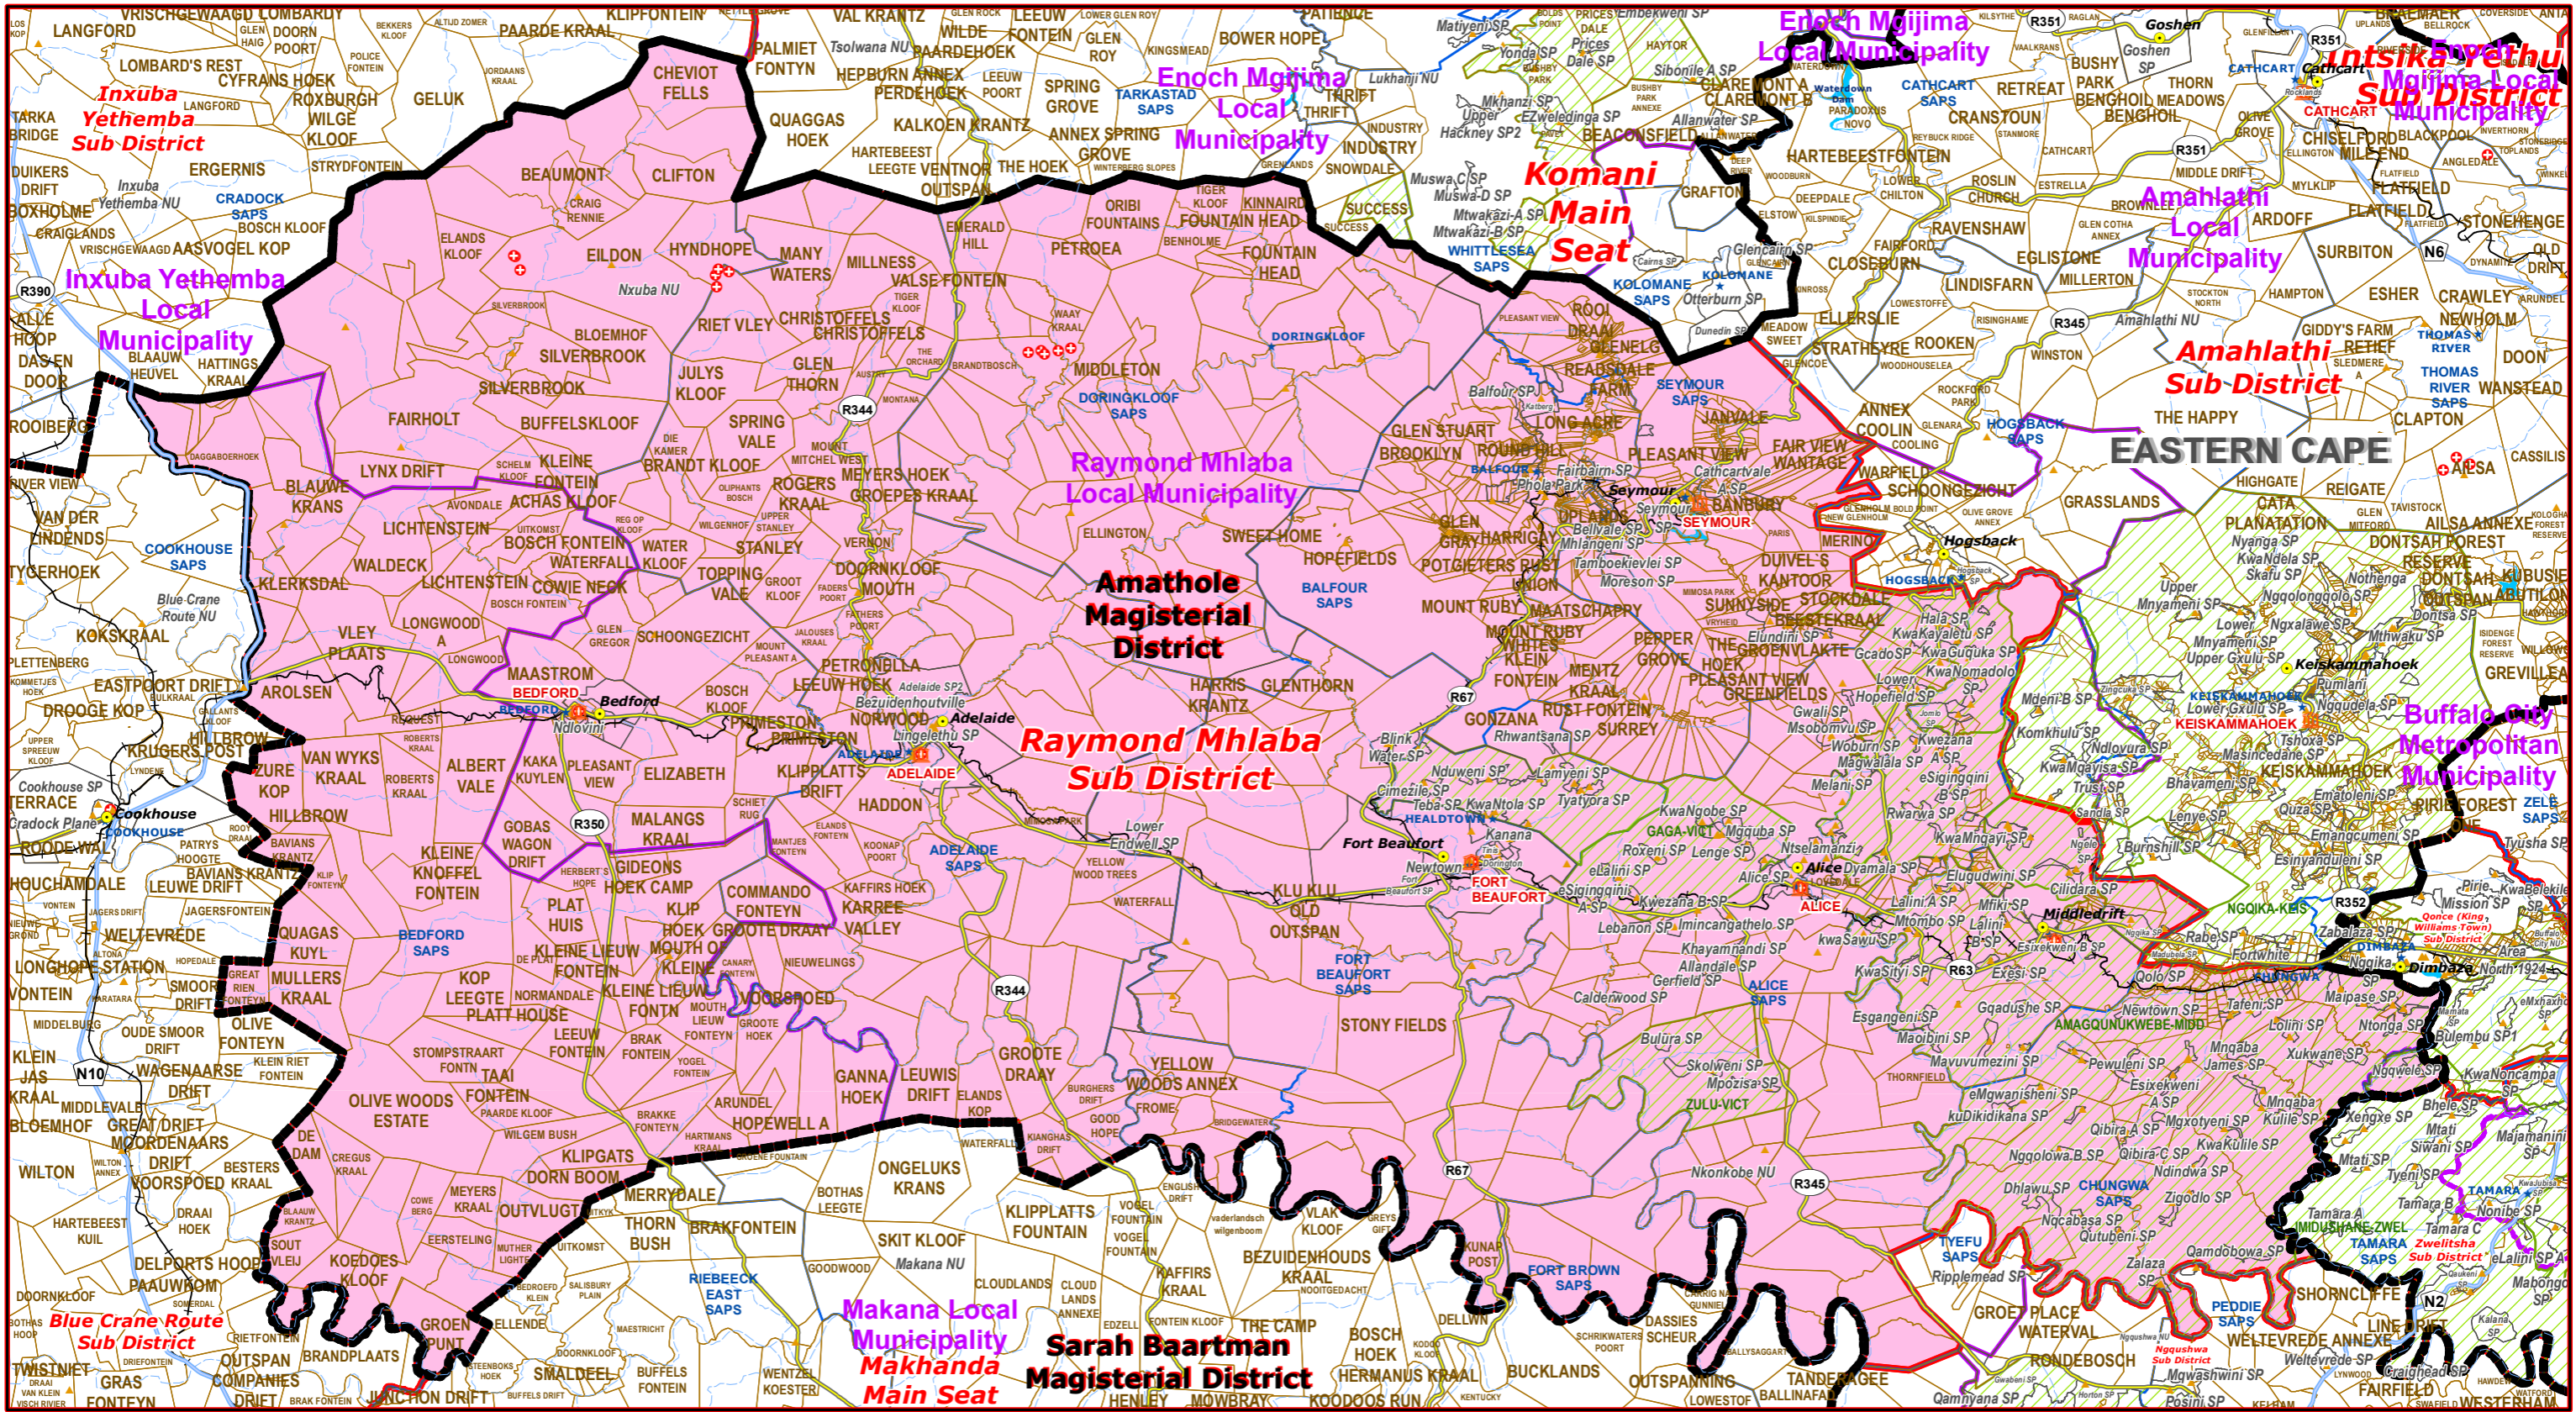

# Raymond Mhlaba Sub District of Amathole Magisterial District

**Legend**

Main Town	Rivers	Provinces
Main Courts	National Roads	Proposed Magisterial District
Place of Sitting	Main Roads	Proposed Seat / Sub District
Police Stations & Facilities	Railways	Traditional Councils
Schools		Dams
Health Facilities		Local Municipalities

## Proposed Main Seat / Sub District within the Proposed Magisterial District

- DATA SUPPLIED BY:
- Statistics South Africa
  - Department of Water Affairs & Forestry
  - Department of Provincial & Local Government
  - Department of Health
  - Department of Safety & Security
  - Department of Education
  - Department of Transport