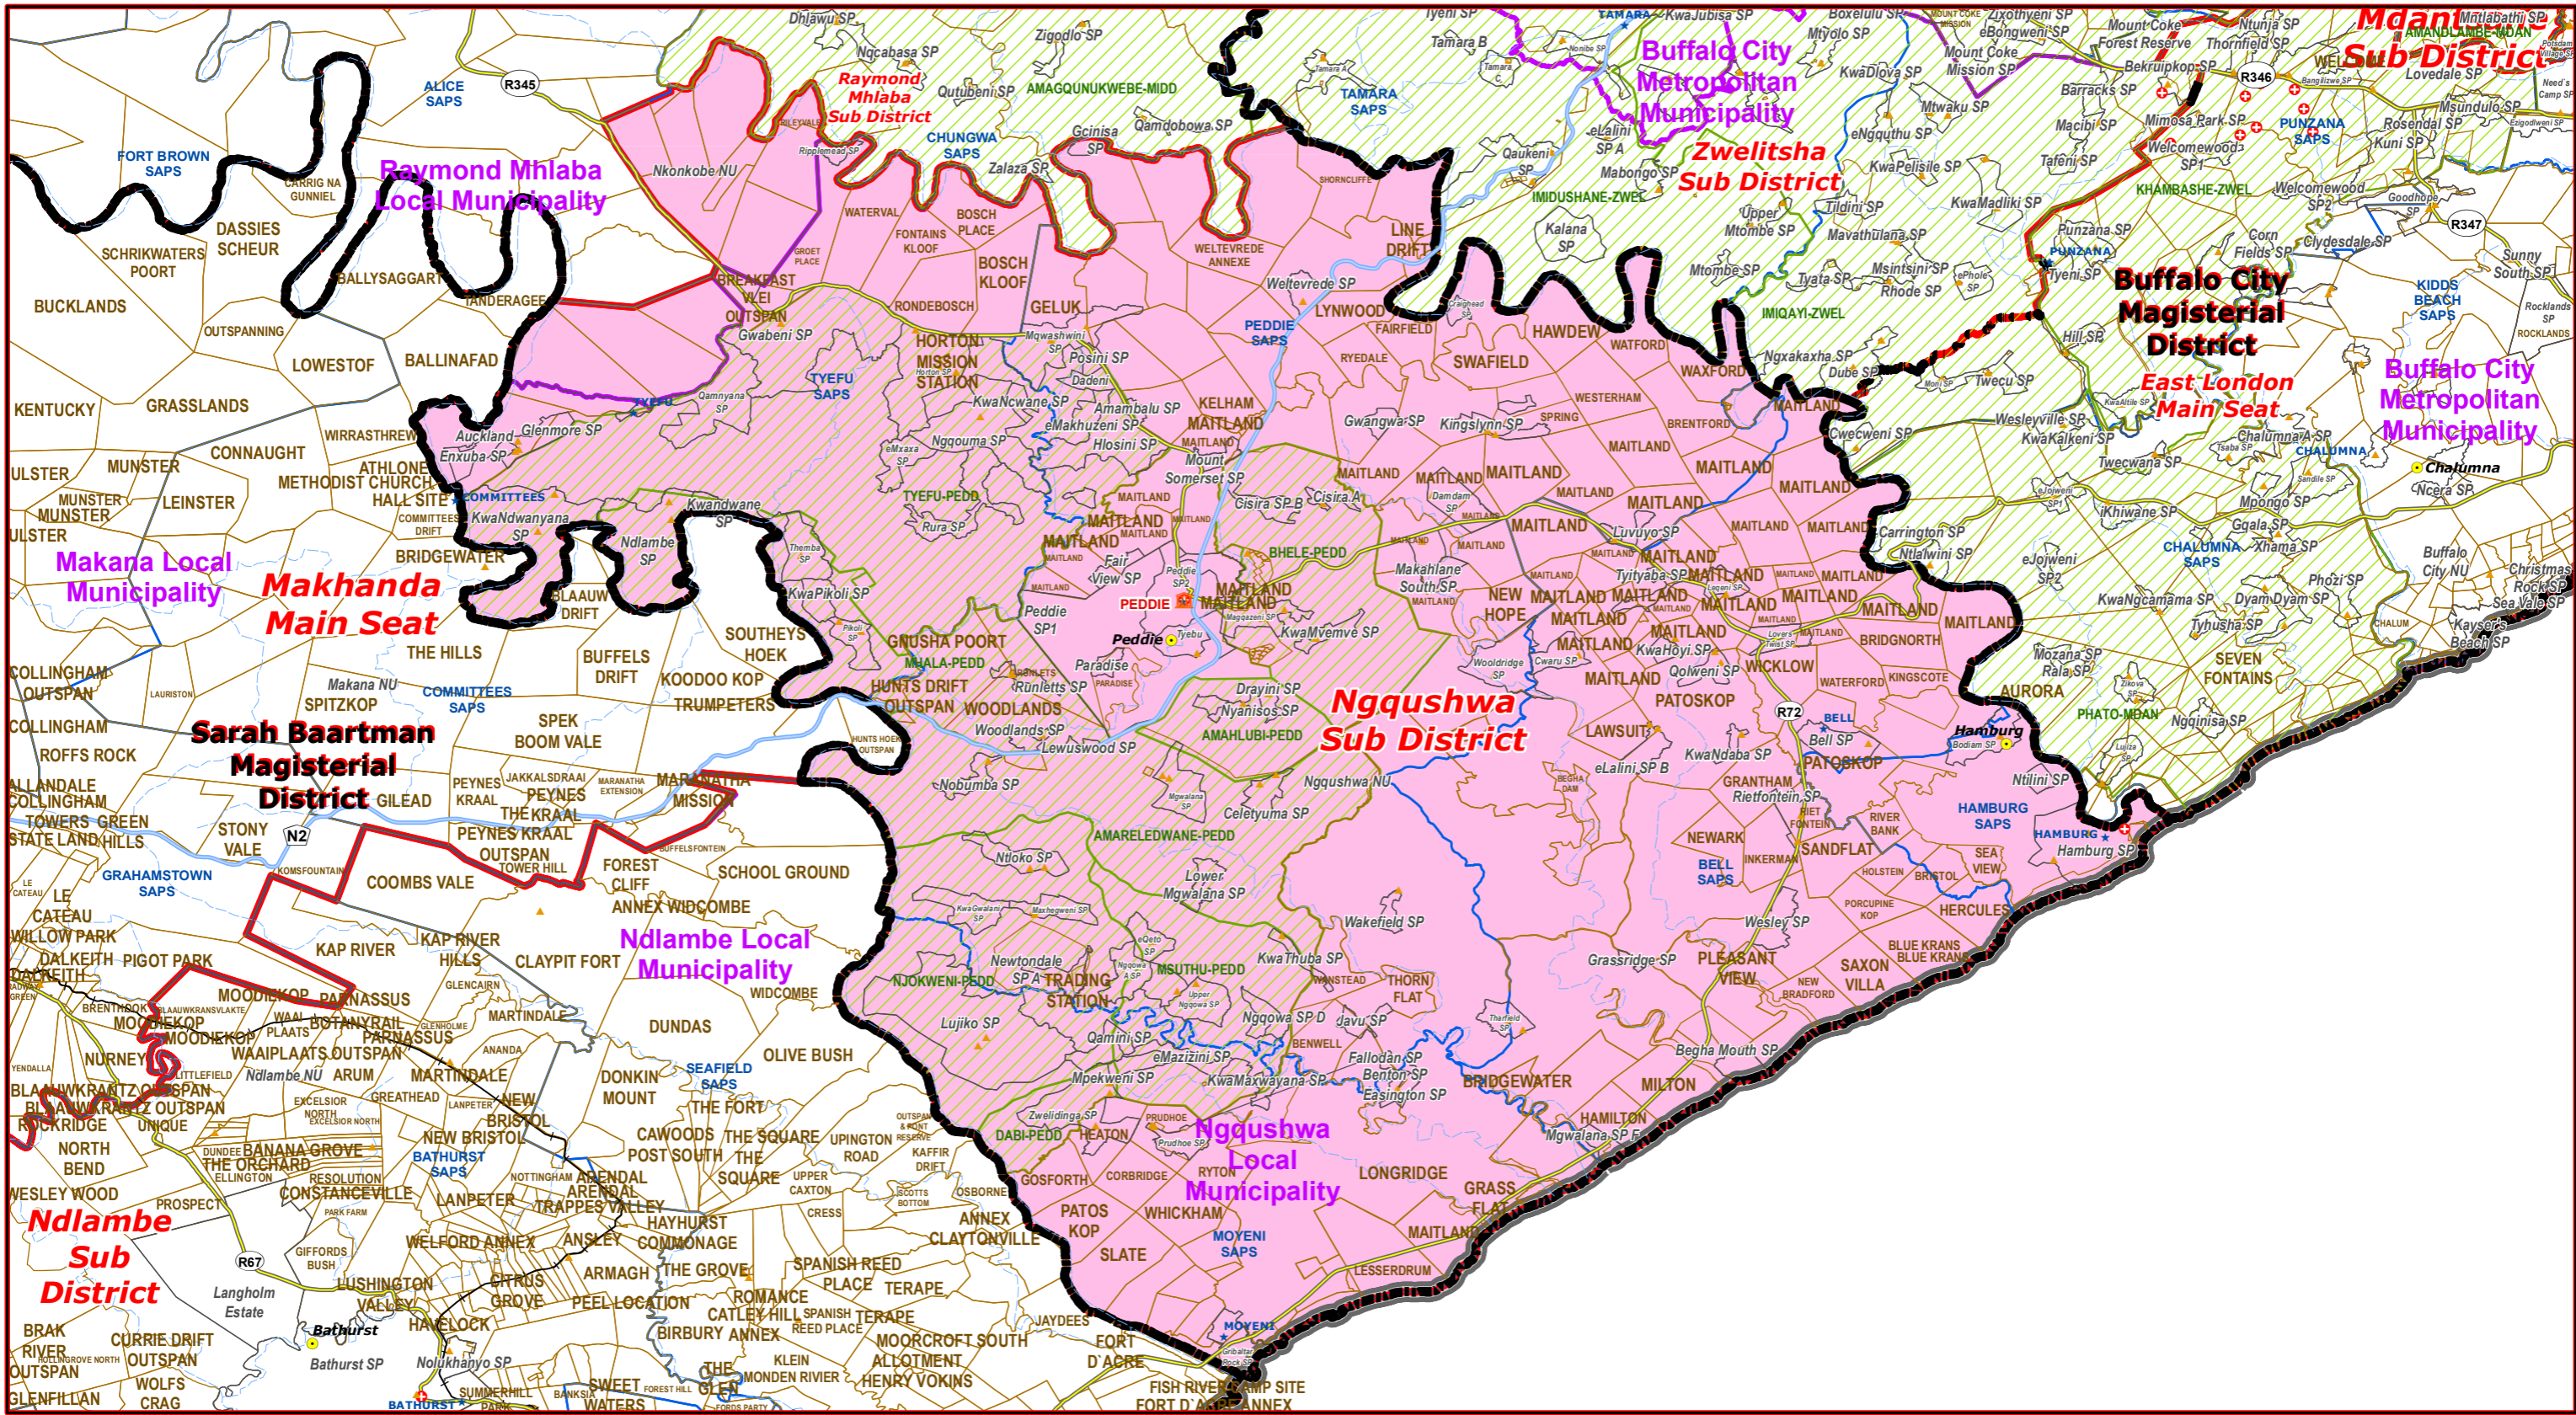

Ngqushwa Sub District of Amathole Magisterial District

- Legend**
- Main Town
 - Main Courts
 - ★ Place of Sitting
 - ★ Police Stations & Facilities
 - ★ Schools
 - Health Facilities
 - Rivers
 - National Roads
 - Main Roads
 - Railways
 - Provinces
 - Proposed Magisterial District
 - Proposed Seat / Sub District
 - Traditional Councils
 - Dams
 - Local Municipalities

Proposed Main Seat / Sub District within the Proposed Magisterial District

DATA SUPPLIED BY:

- Statistics South Africa
- Department of Water Affairs & Forestry
- Department of Provincial & Local Government
- Department of Health
- Department of Safety & Security
- Department of Education
- Department of Transport