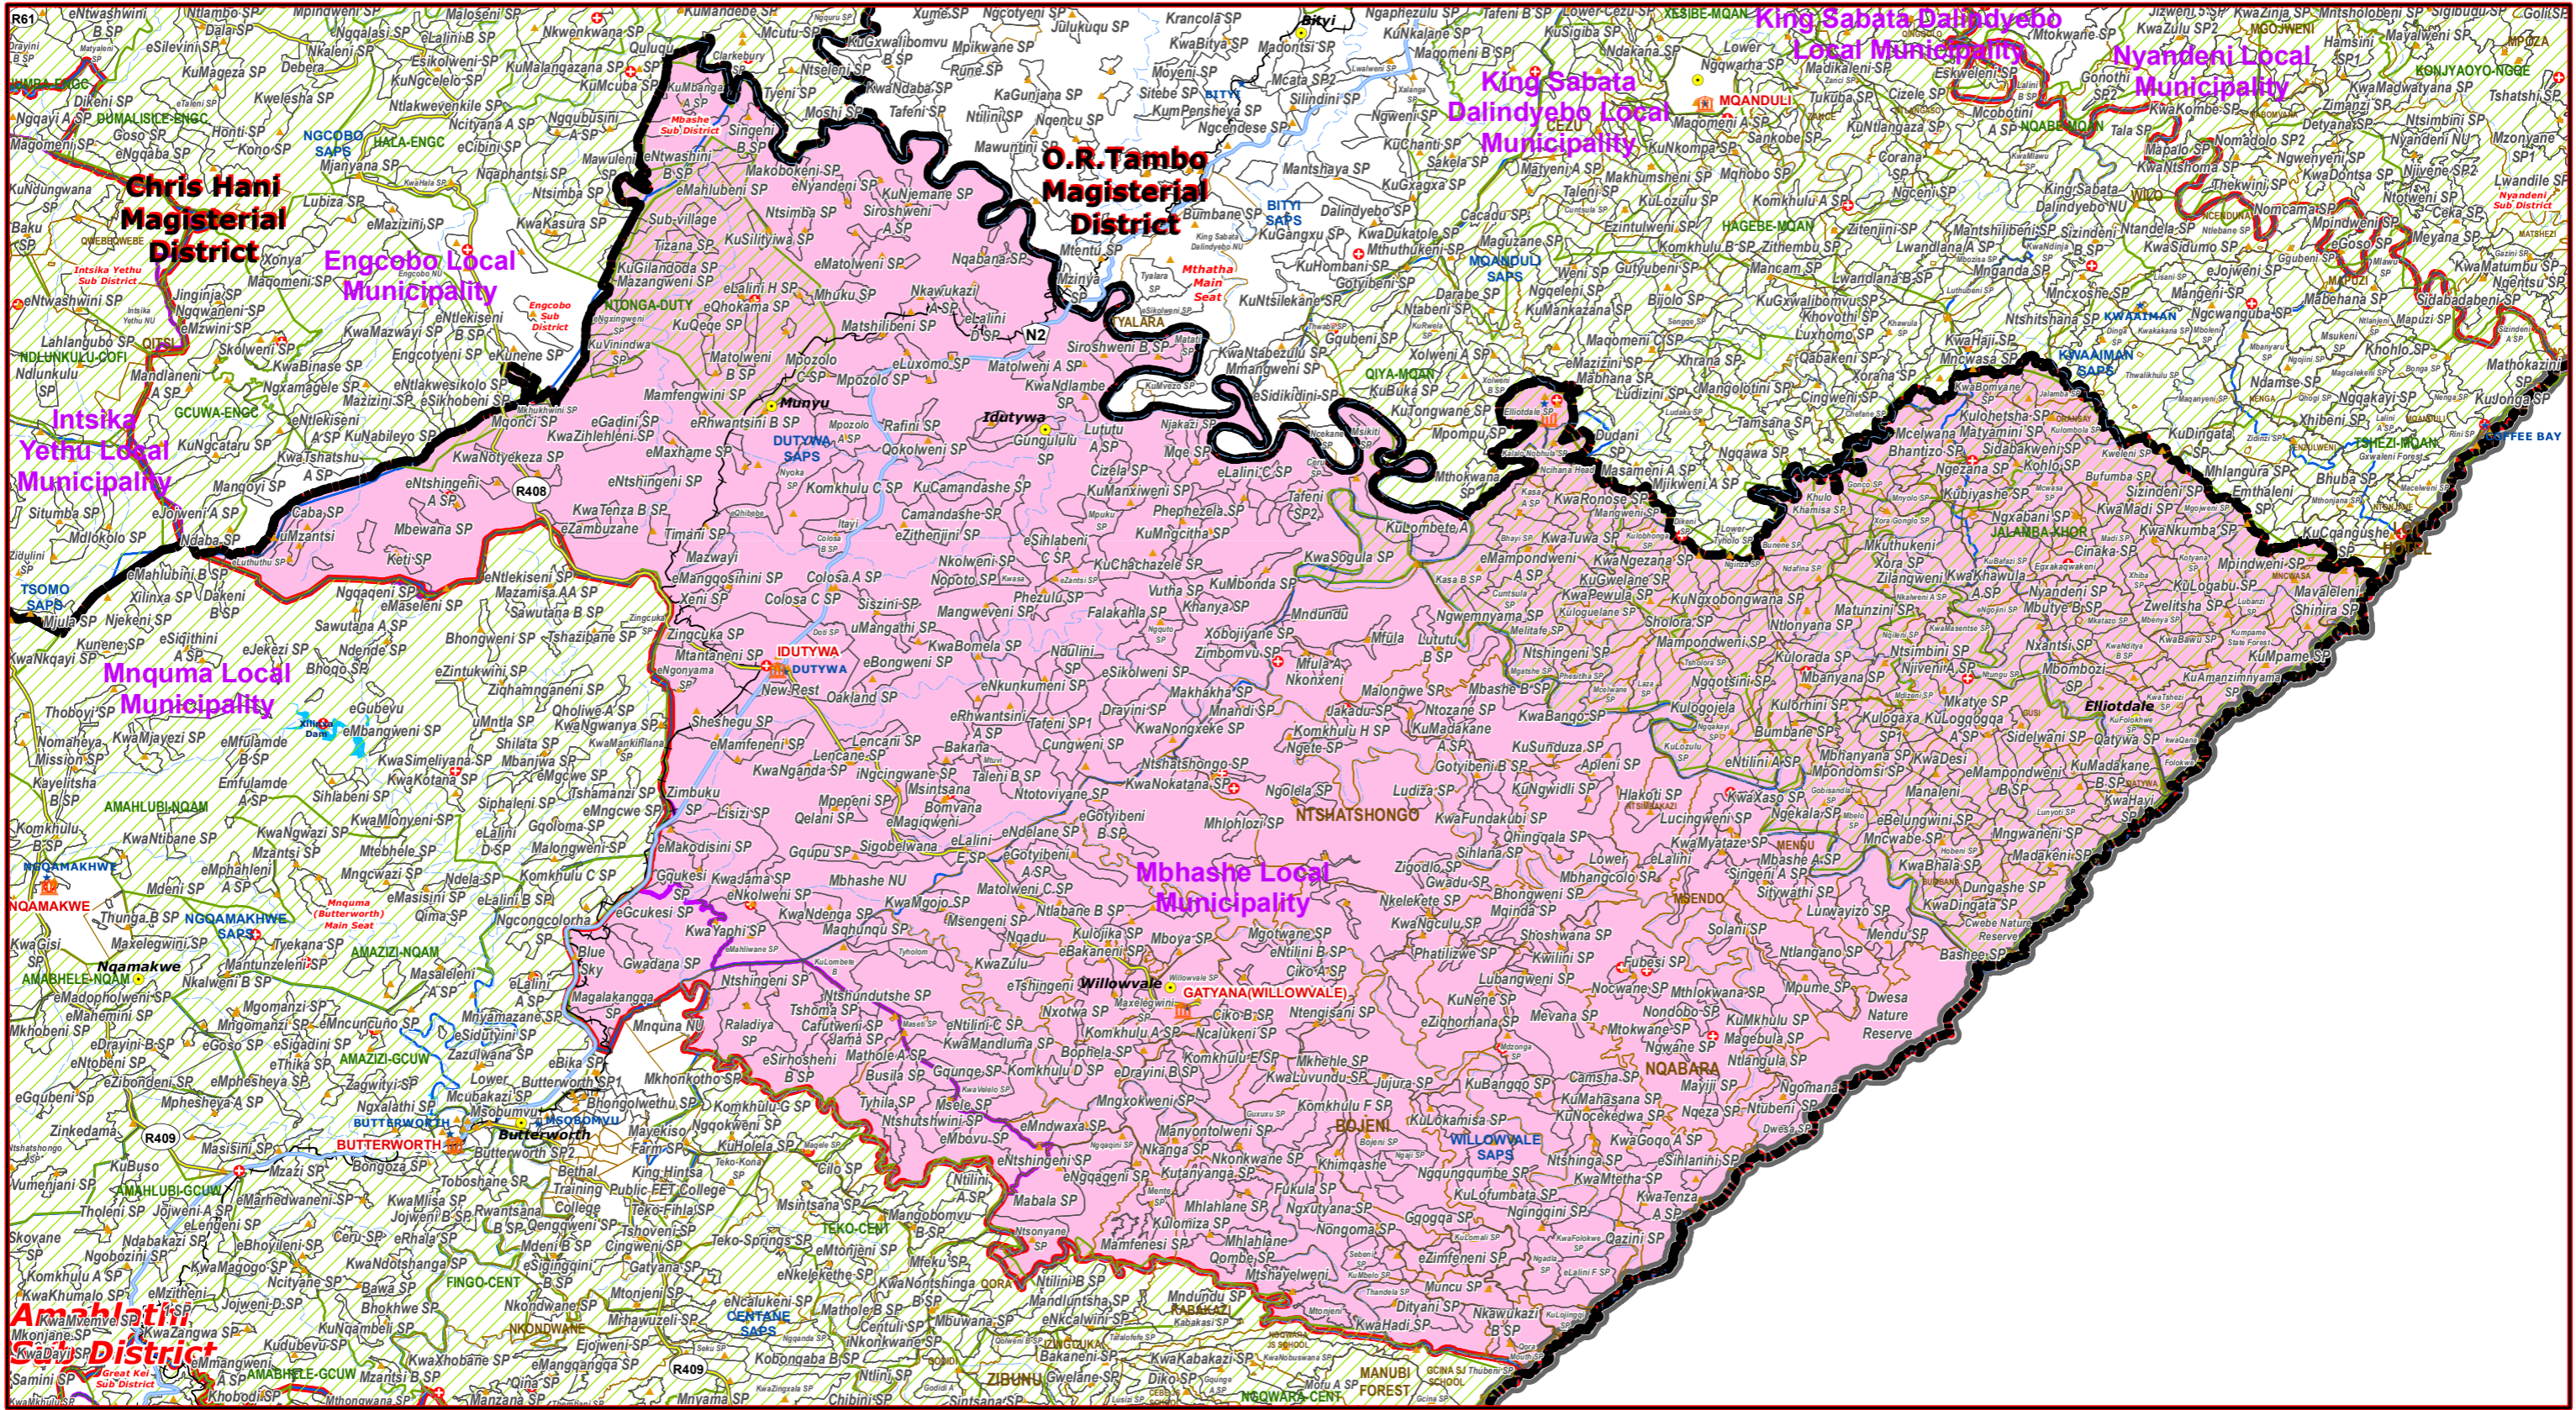

# Mbashe Sub District of Amathole Magisterial District

- Legend**
- Main Town
  - Main Courts
  - ★ Place of Sitting
  - ★ Police Stations & Facilities
  - ▲ Schools
  - Health Facilities
  - Rivers
  - National Roads
  - Main Roads
  - Railways
  - Provinces
  - Proposed Magisterial District
  - Proposed Seat / Sub District
  - Traditional Councils
  - Dams
  - Local Municipalities

## Proposed Main Seat / Sub District within the Proposed Magisterial District

DATA SUPPLIED BY:

- Statistics South Africa
- Department of Water Affairs & Forestry
- Department of Provincial & Local Government
- Department of Health
- Department of Safety & Security
- Department of Education
- Department of Transport