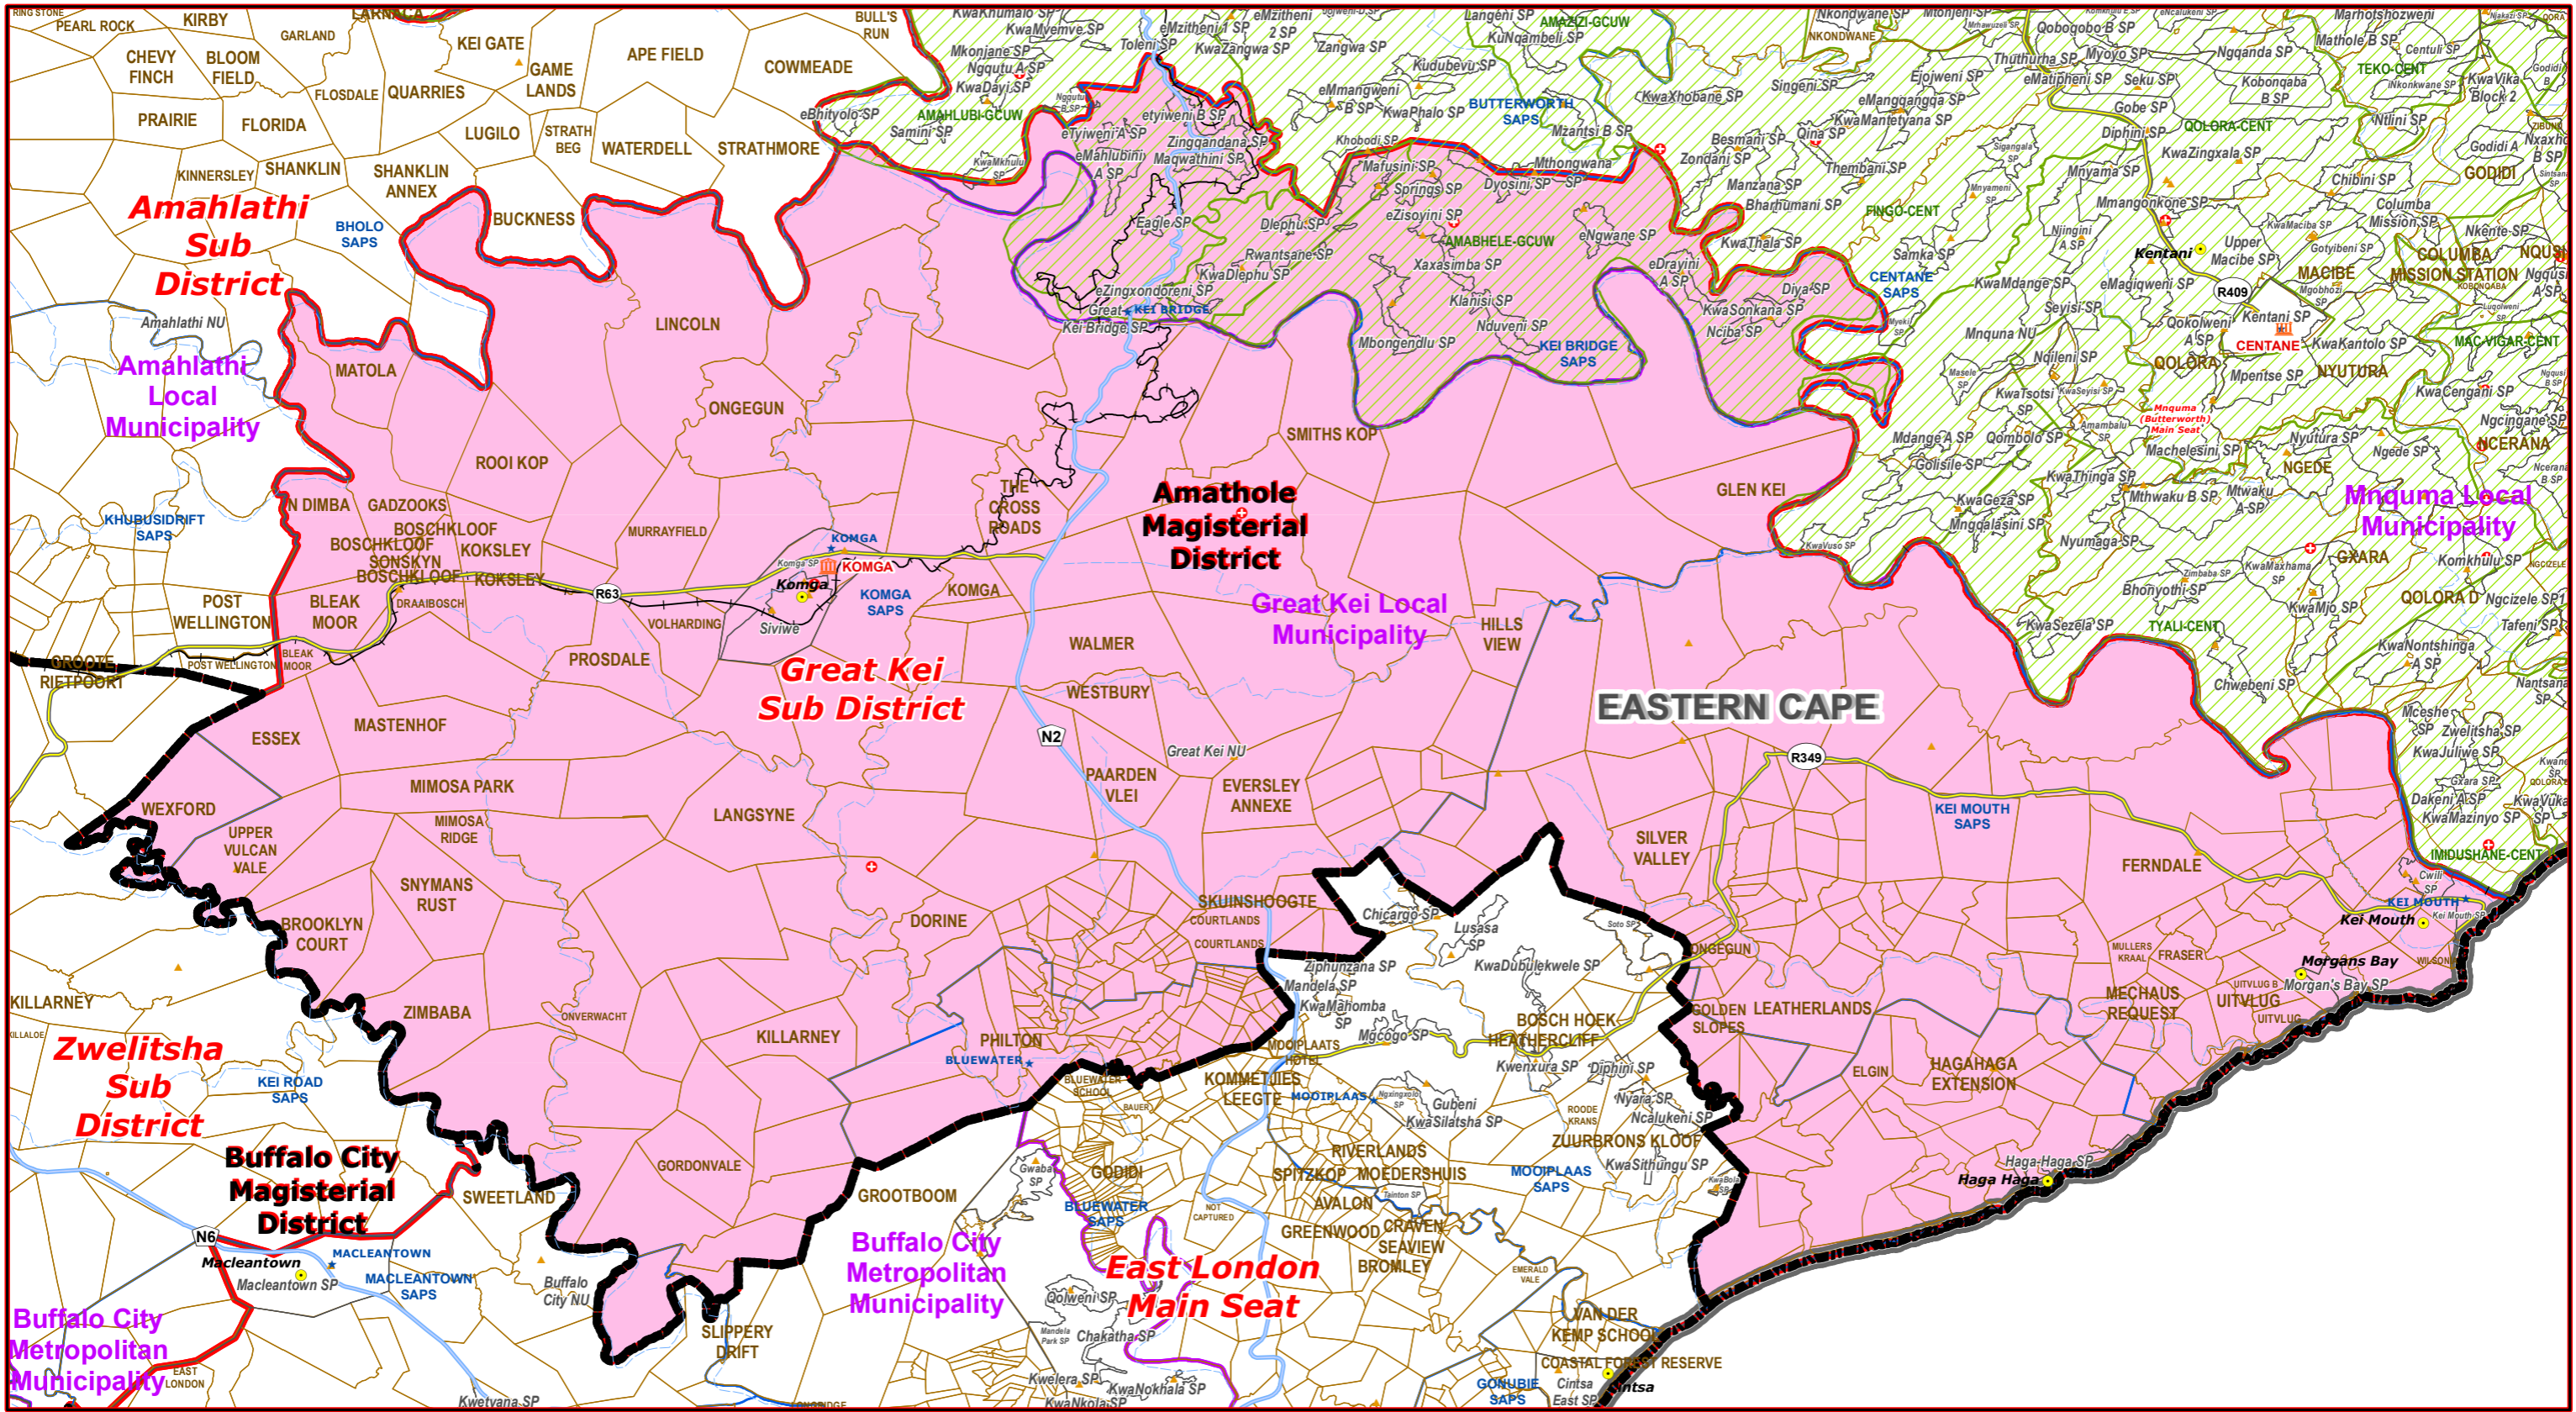

Great Kei Sub District of Amathole Magisterial District

Legend

- Main Town
- Main Courts
- Place of Sitting
- ★ Police Stations & Facilities
- ▲ Schools
- Health Facilities
- Rivers
- National Roads
- Main Roads
- Railways
- Provinces
- Proposed Magisterial District
- Proposed Seat / Sub District
- Traditional Councils
- Dams
- Local Municipalities

Proposed Main Seat / Sub District within the Proposed Magisterial District

DATA SUPPLIED BY:

- Statistics South Africa
- Department of Water Affairs & Forestry
- Department of Provincial & Local Government
- Department of Health
- Department of Safety & Security
- Department of Education
- Department of Transport