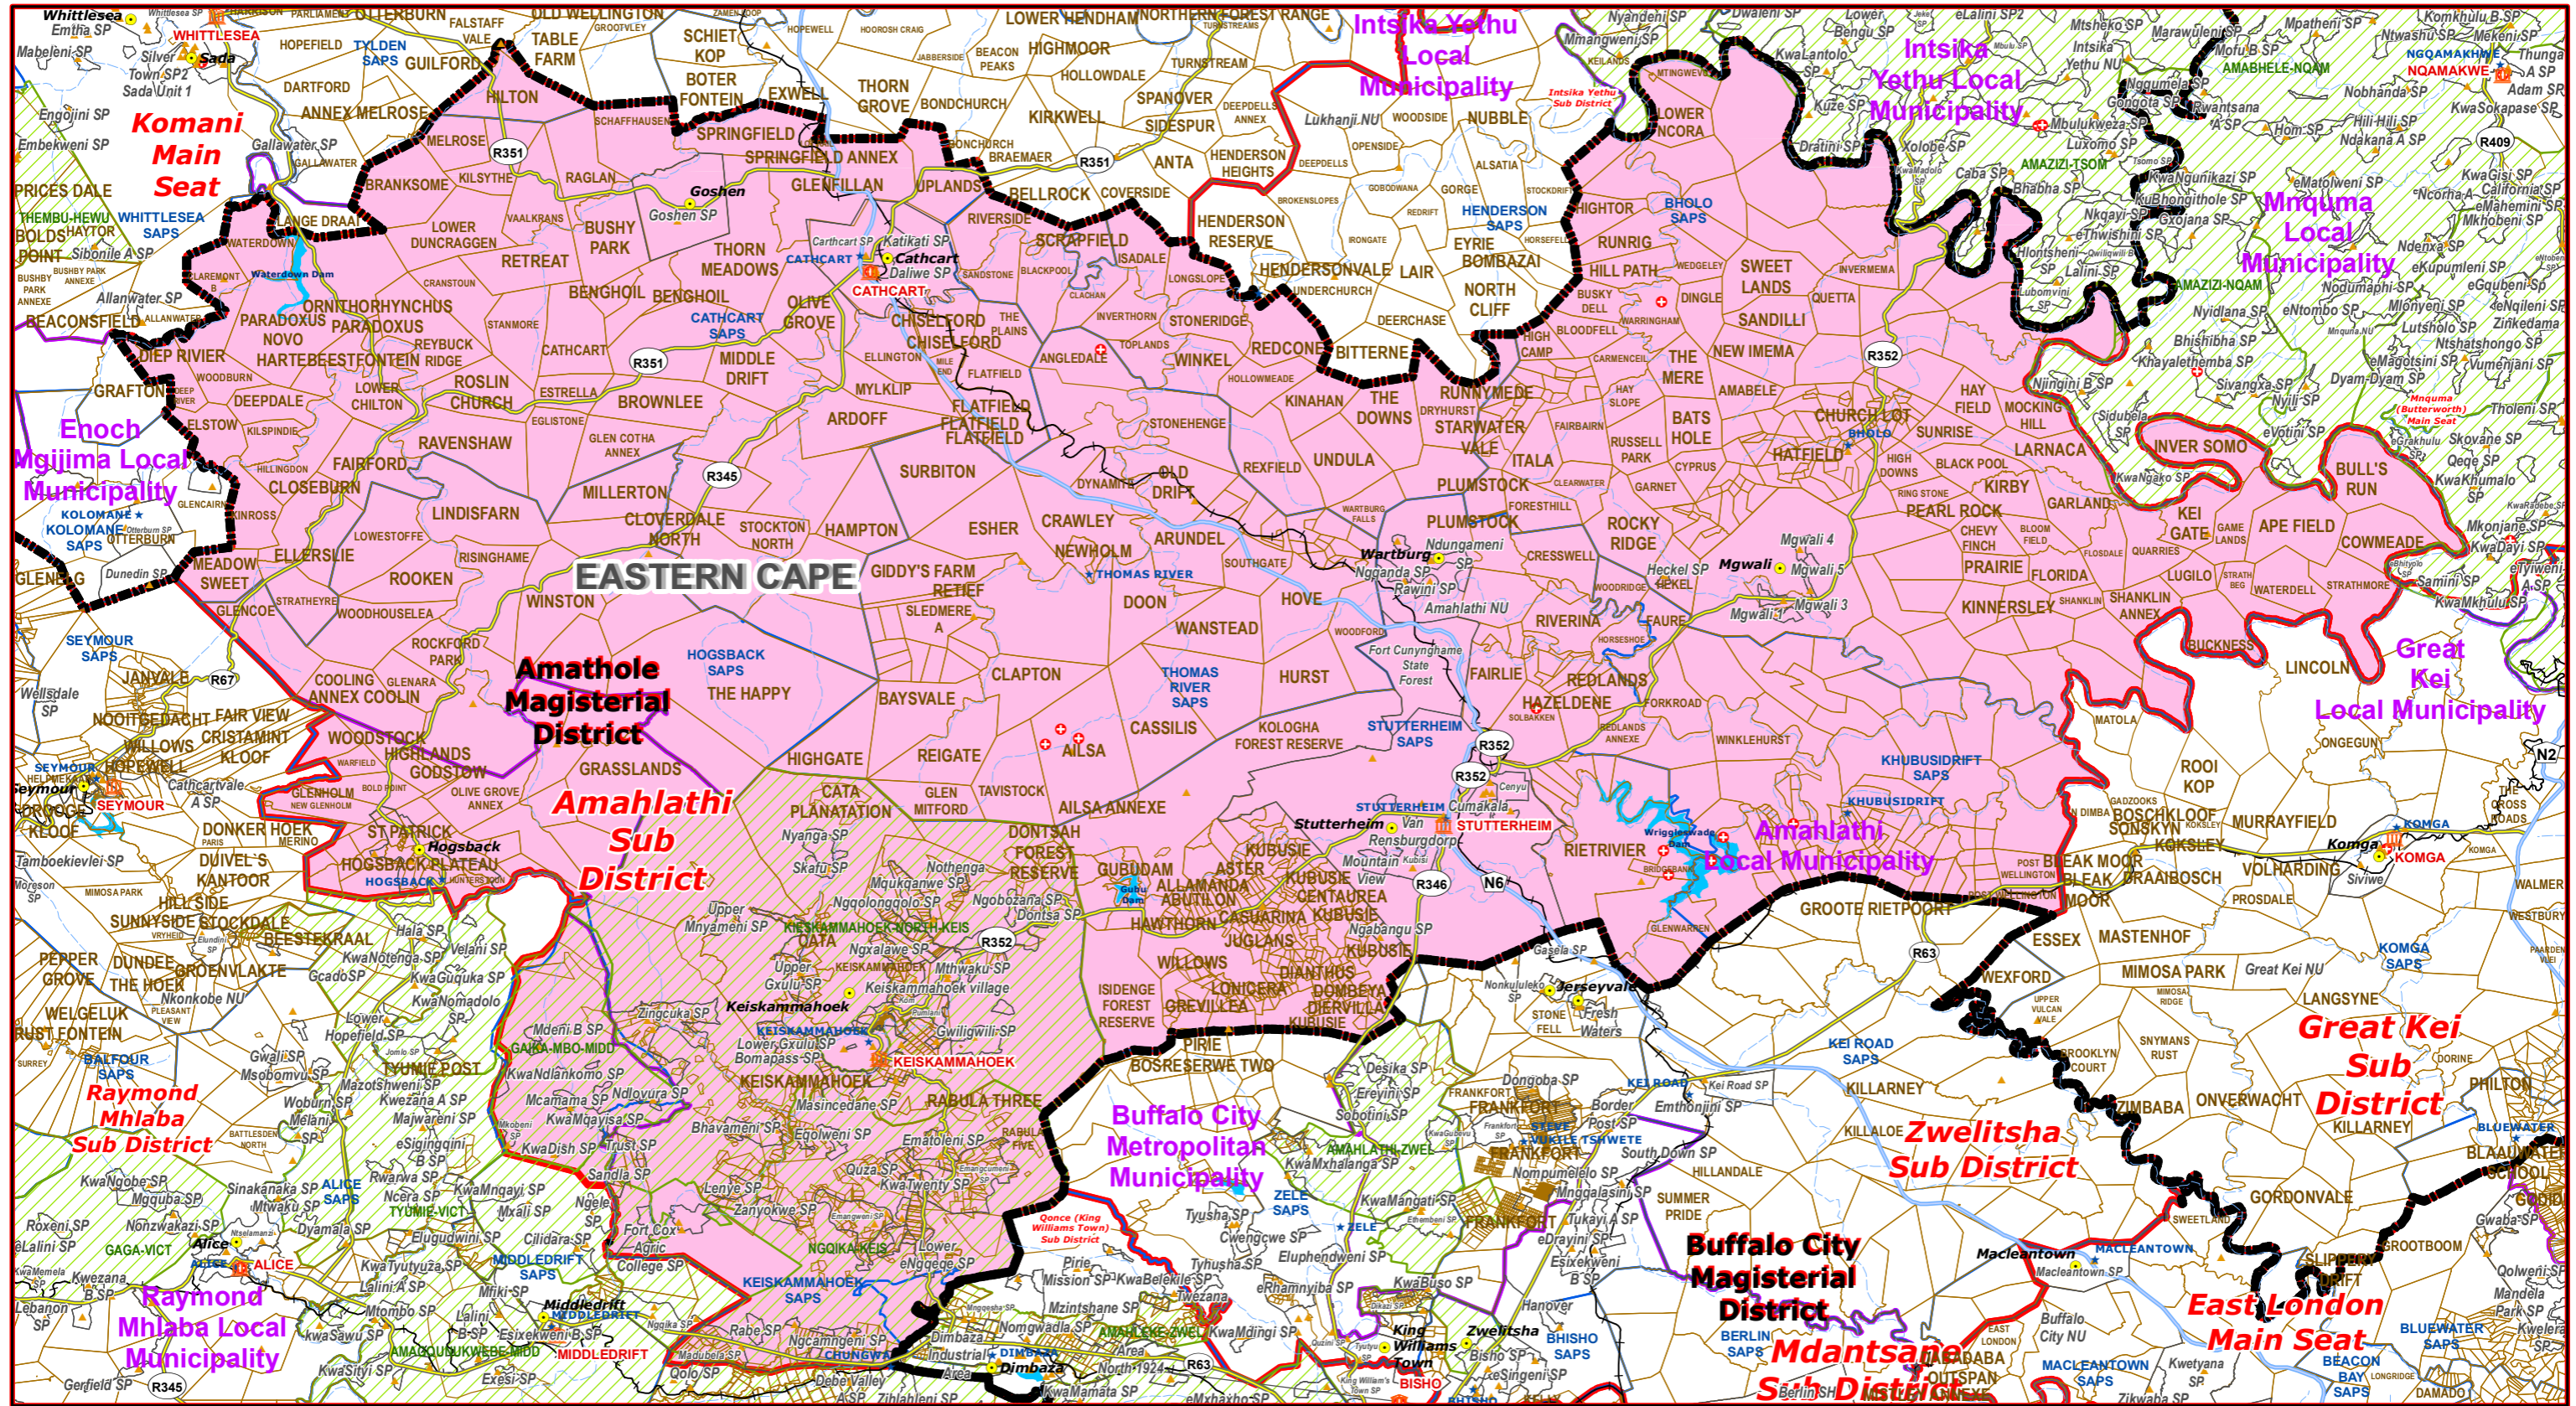

Amahlathi Sub District of Amathole Magisterial District

Legend

- Main Town
- Main Courts
- ★ Place of Sitting
- ★ Police Stations & Facilities
- ★ Schools
- Health Facilities
- Rivers
- National Roads
- Main Roads
- Railways
- Provinces
- Proposed Magisterial District
- Proposed Seat / Sub District
- Traditional Councils
- Dams
- Local Municipalities

Proposed Main Seat / Sub District within the Proposed Magisterial District

- DATA SUPPLIED BY:
- Statistics South Africa
 - Department of Water Affairs & Forestry
 - Department of Provincial & Local Government
 - Department of Health
 - Department of Safety & Security
 - Department of Education
 - Department of Transport