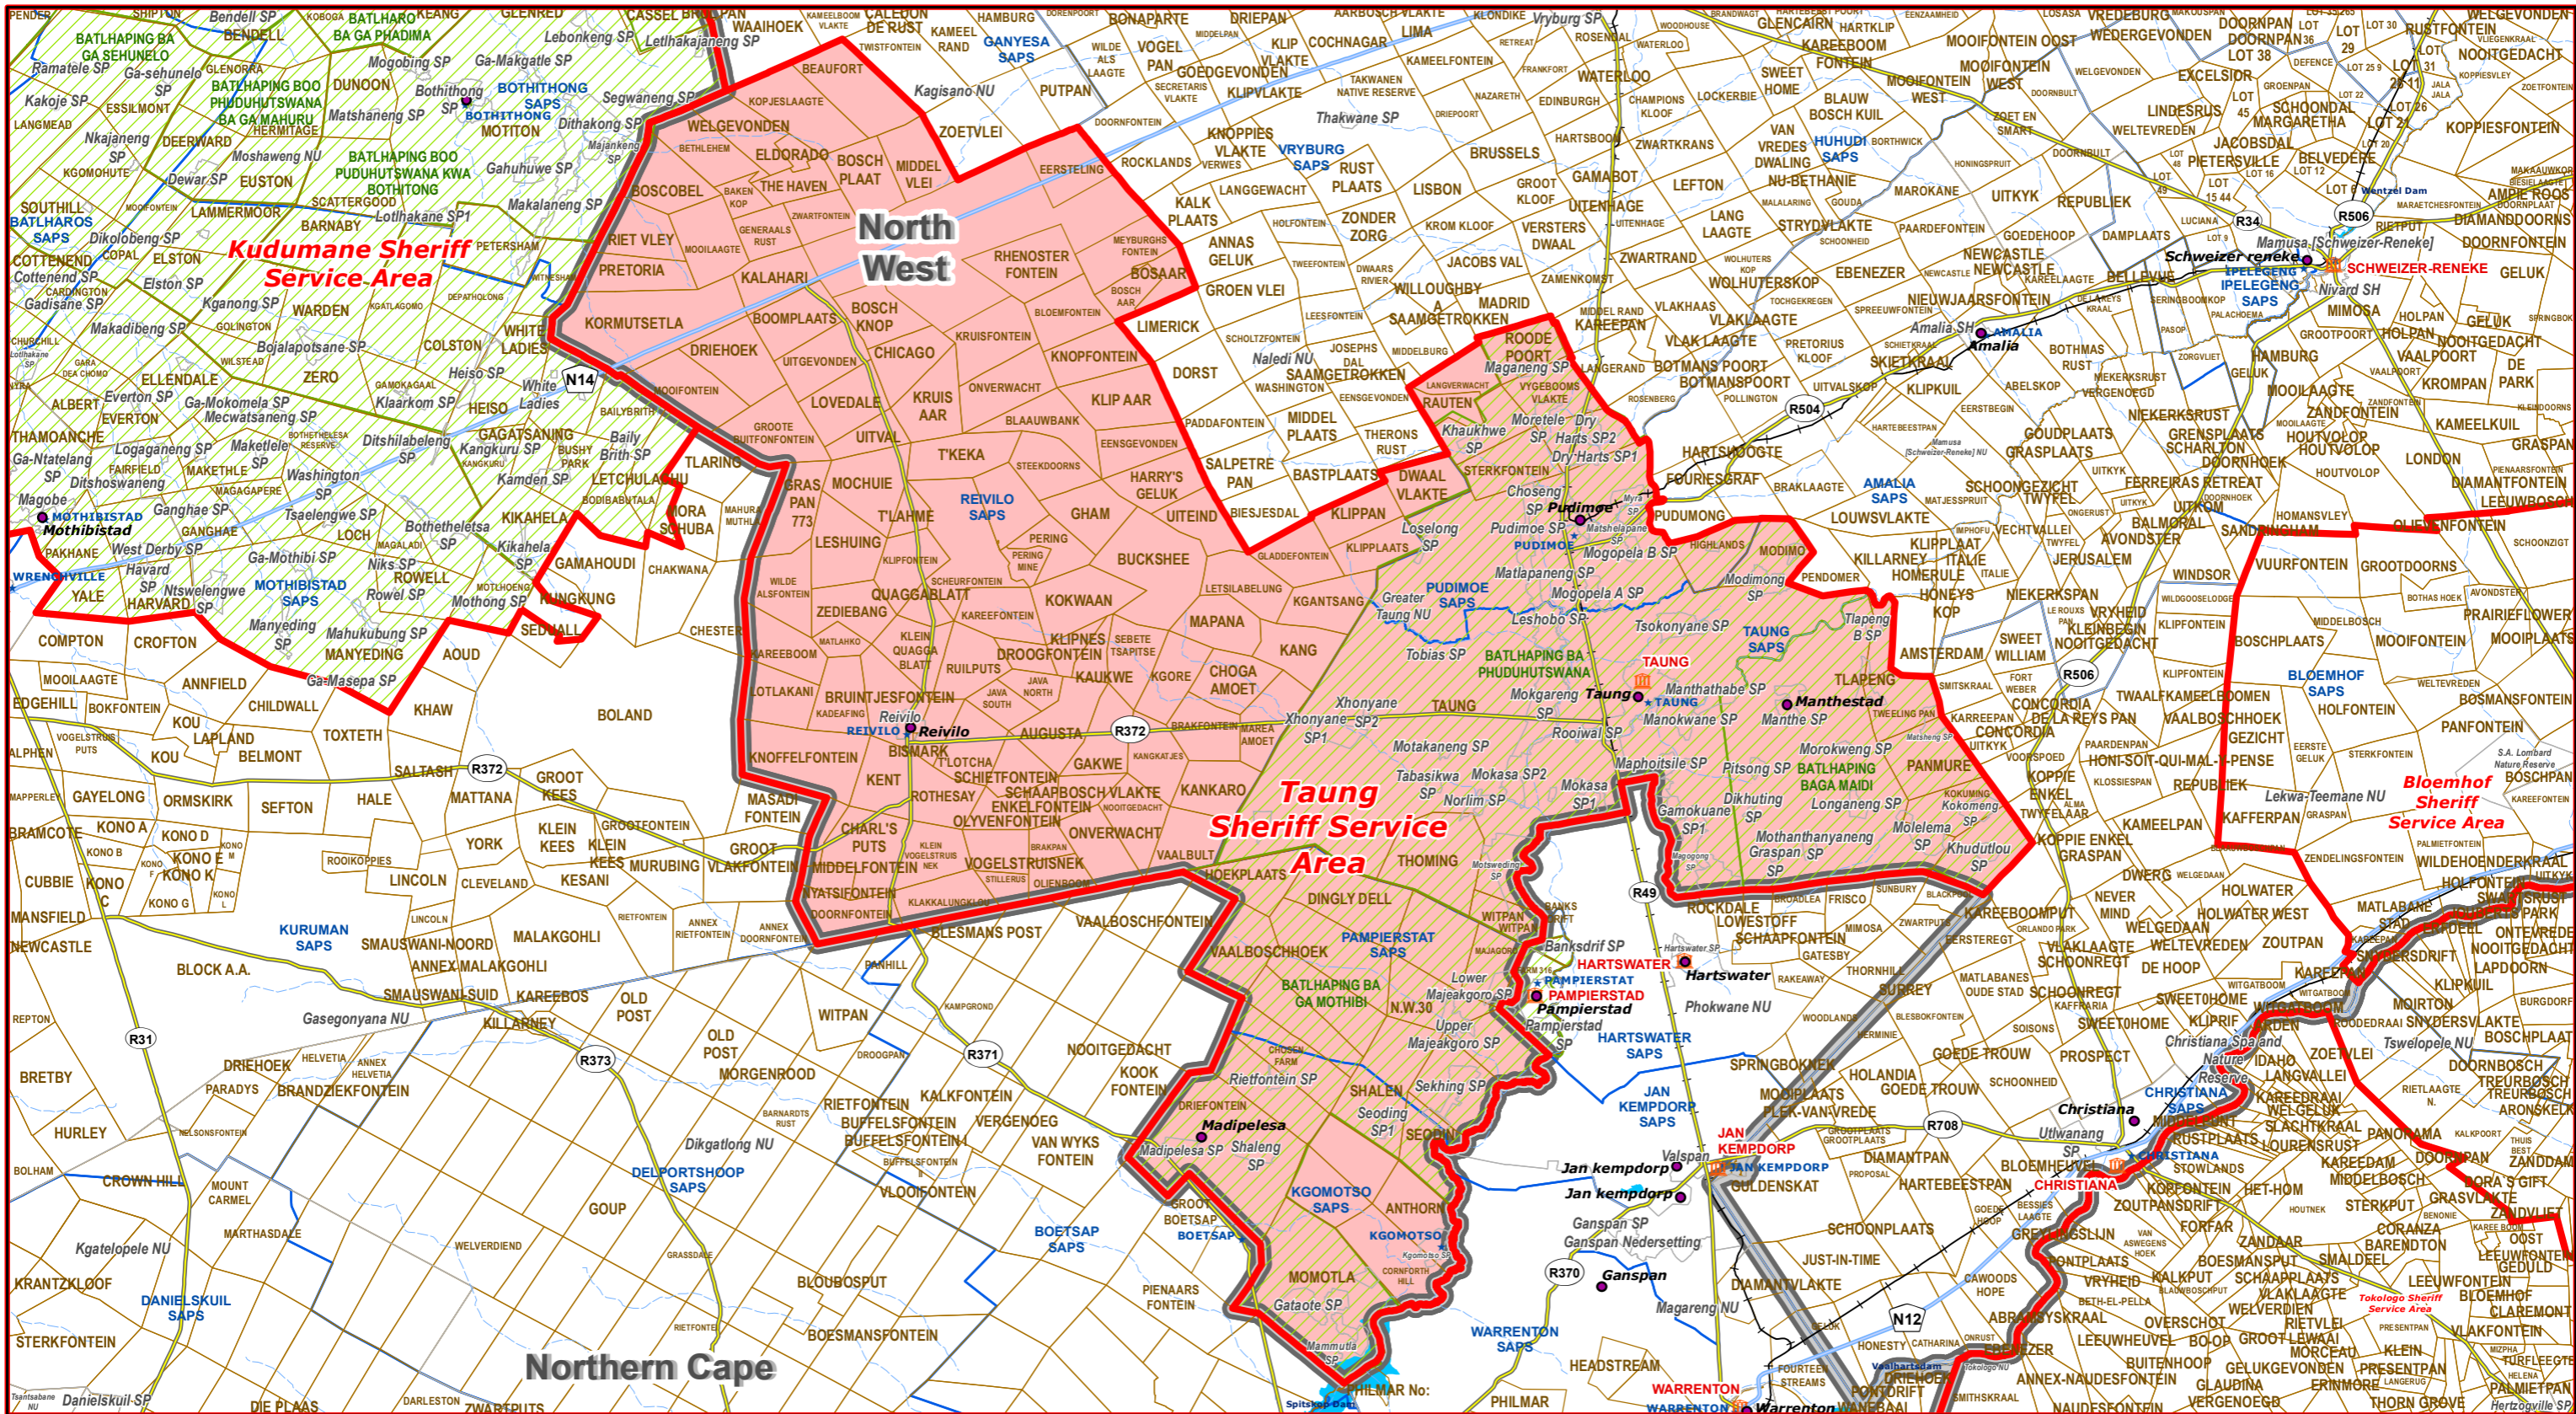

Taung Sheriff Service Area of Taung Magisterial District

- Legend**
- Main Town
 - Main Courts
 - ★ Place of Sitting
 - ★ Police Stations & Facilities
 - ▲ Schools
 - Health Facilities
 - Rivers
 - National Roads
 - Main Roads
 - Railways
 - Provinces
 - Sheriff Service Area
 - Traditional Councils
 - Dams

Sheriff Service Areas

DATA SUPPLIED BY:

- Statistics South Africa
- Department of Water Affairs & Forestry
- Department of Provincial & Local Government
- Department of Health
- Department of Safety & Security
- Department of Education
- Department of Transport