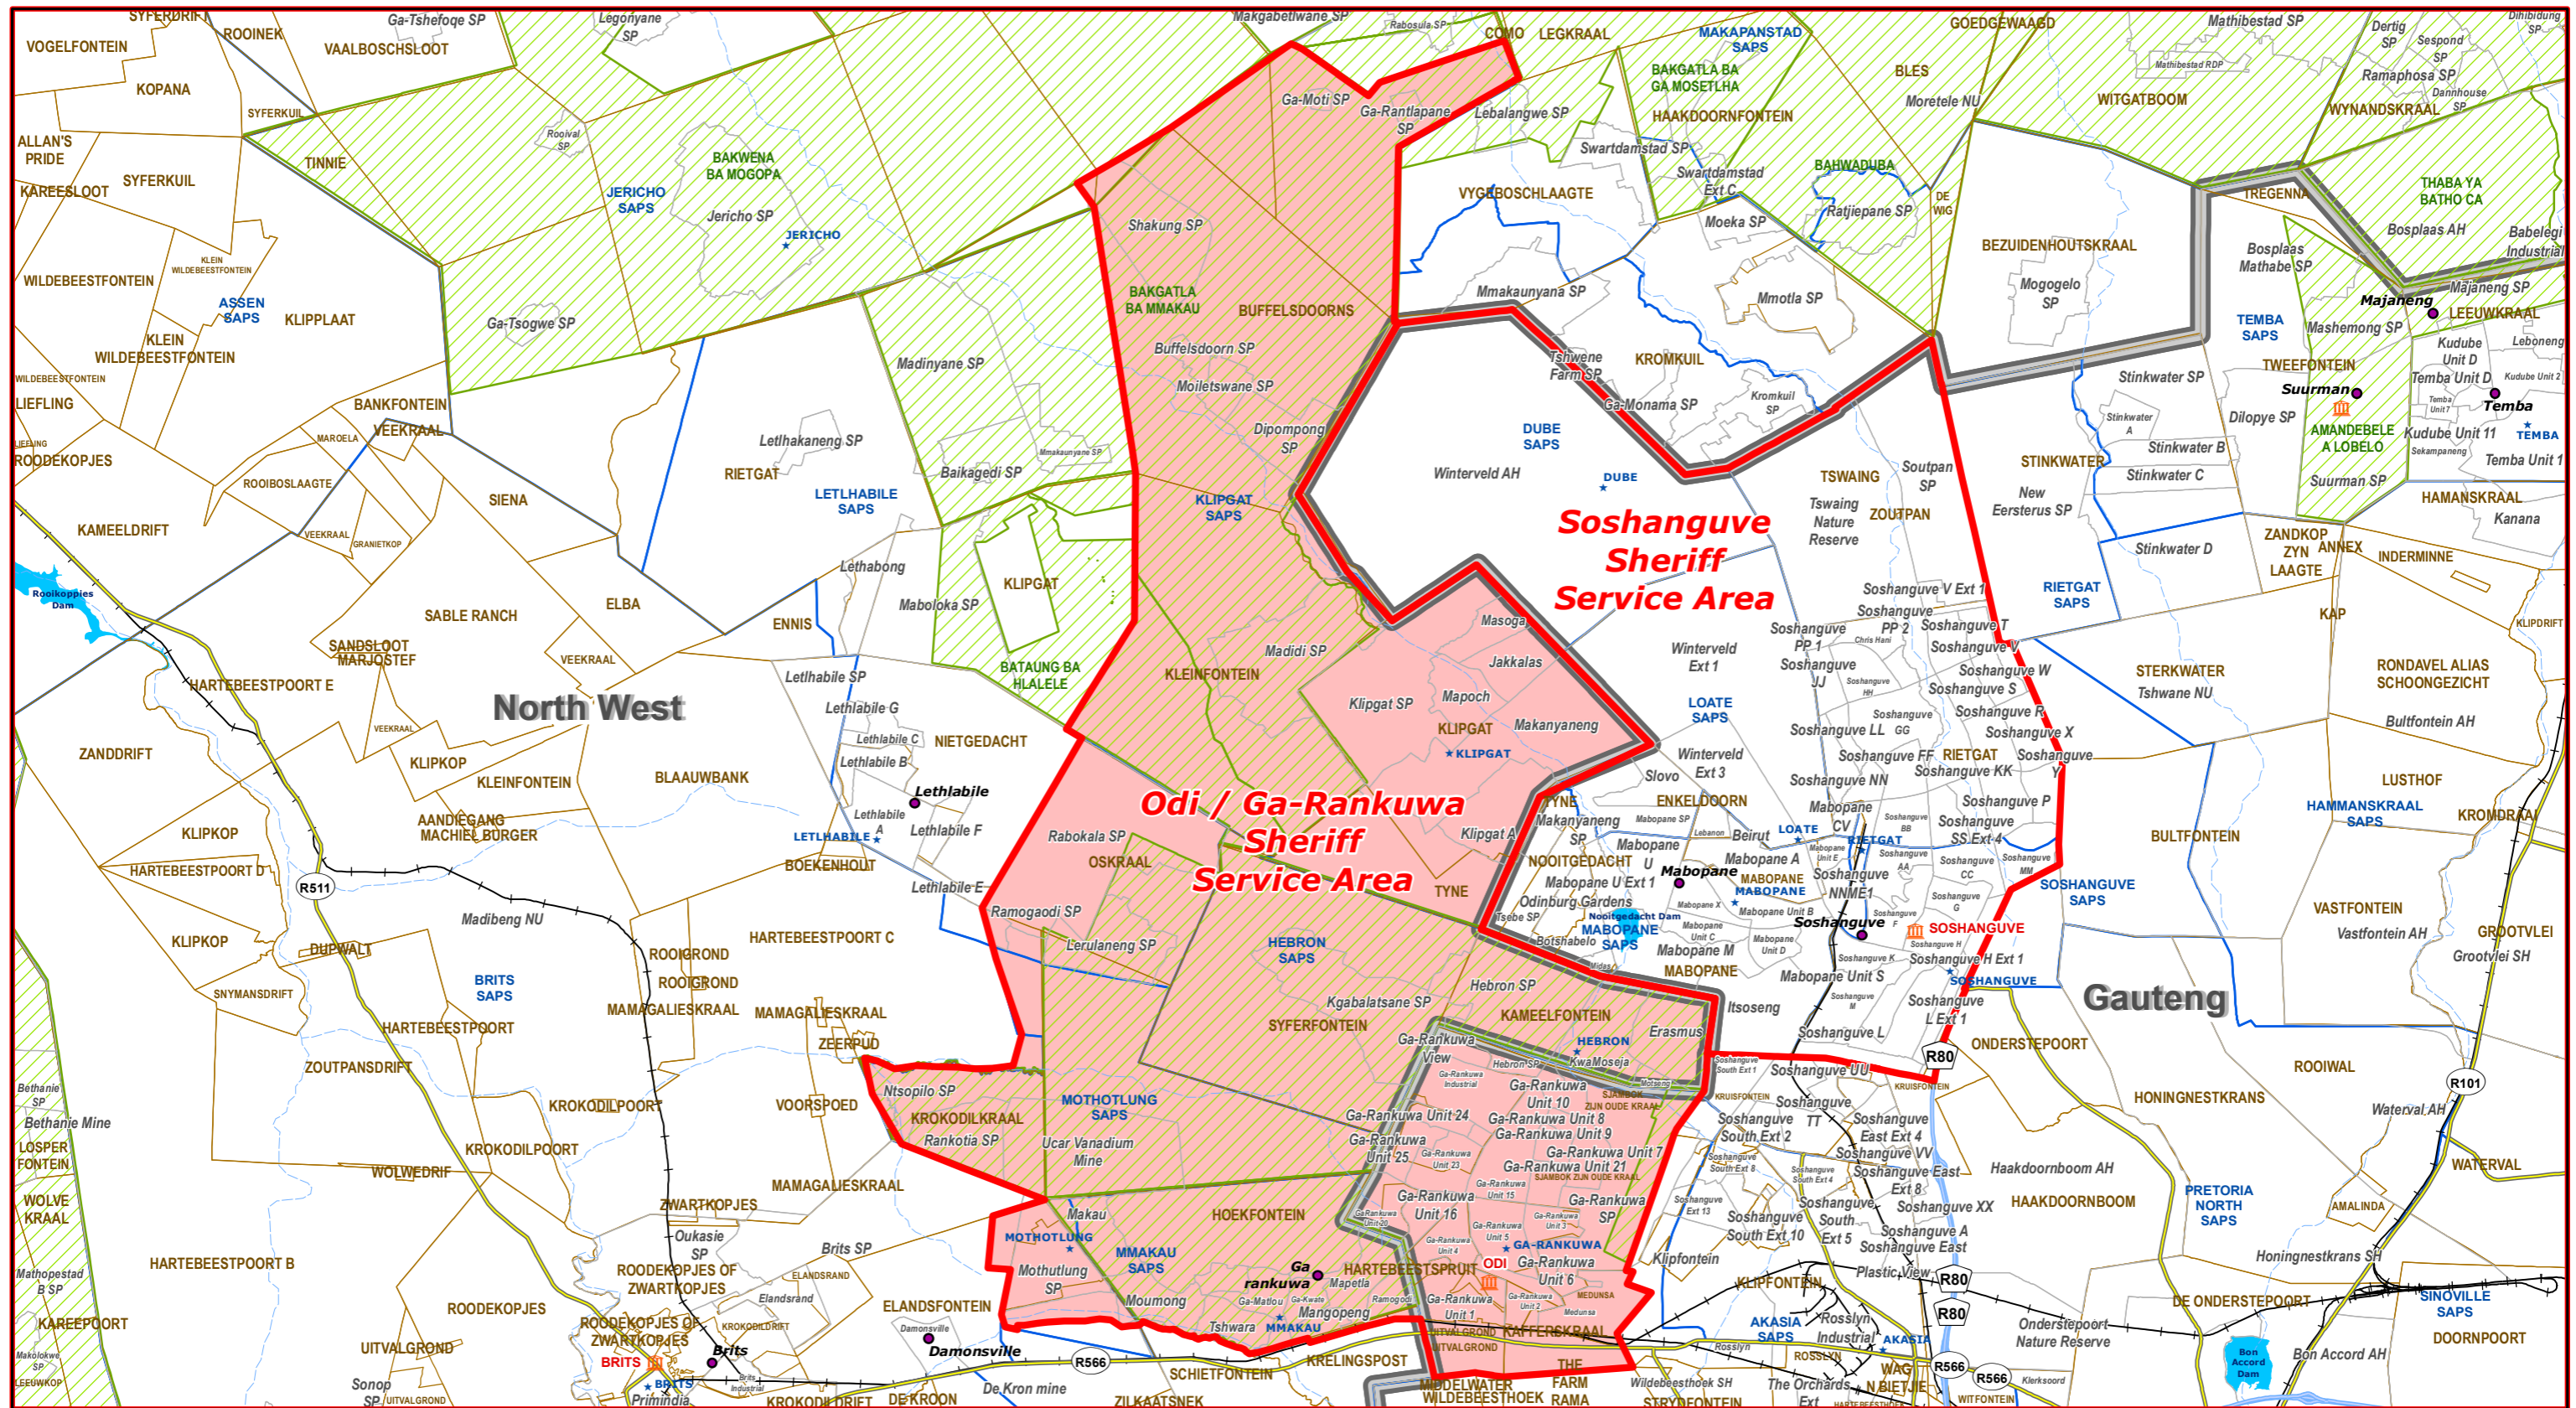

Odi / Ga-Rankuwa Sheriff Service Area of Odi Cross Provincial Magisterial District

Legend

- Main Town
- Main Courts
- ★ Place of Sitting
- ★ Police Stations & Facilities
- ▲ Schools
- ⊙ Health Facilities
- Rivers
- National Roads
- Main Roads
- Railways
- Provinces
- Sheriff Service Area
- Traditional Councils
- Dams

Sheriff Service Areas

DATA SUPPLIED BY:

- Statistics South Africa
- Department of Water Affairs & Forestry
- Department of Provincial & Local Government
- Department of Health
- Department of Safety & Security
- Department of Education
- Department of Transport