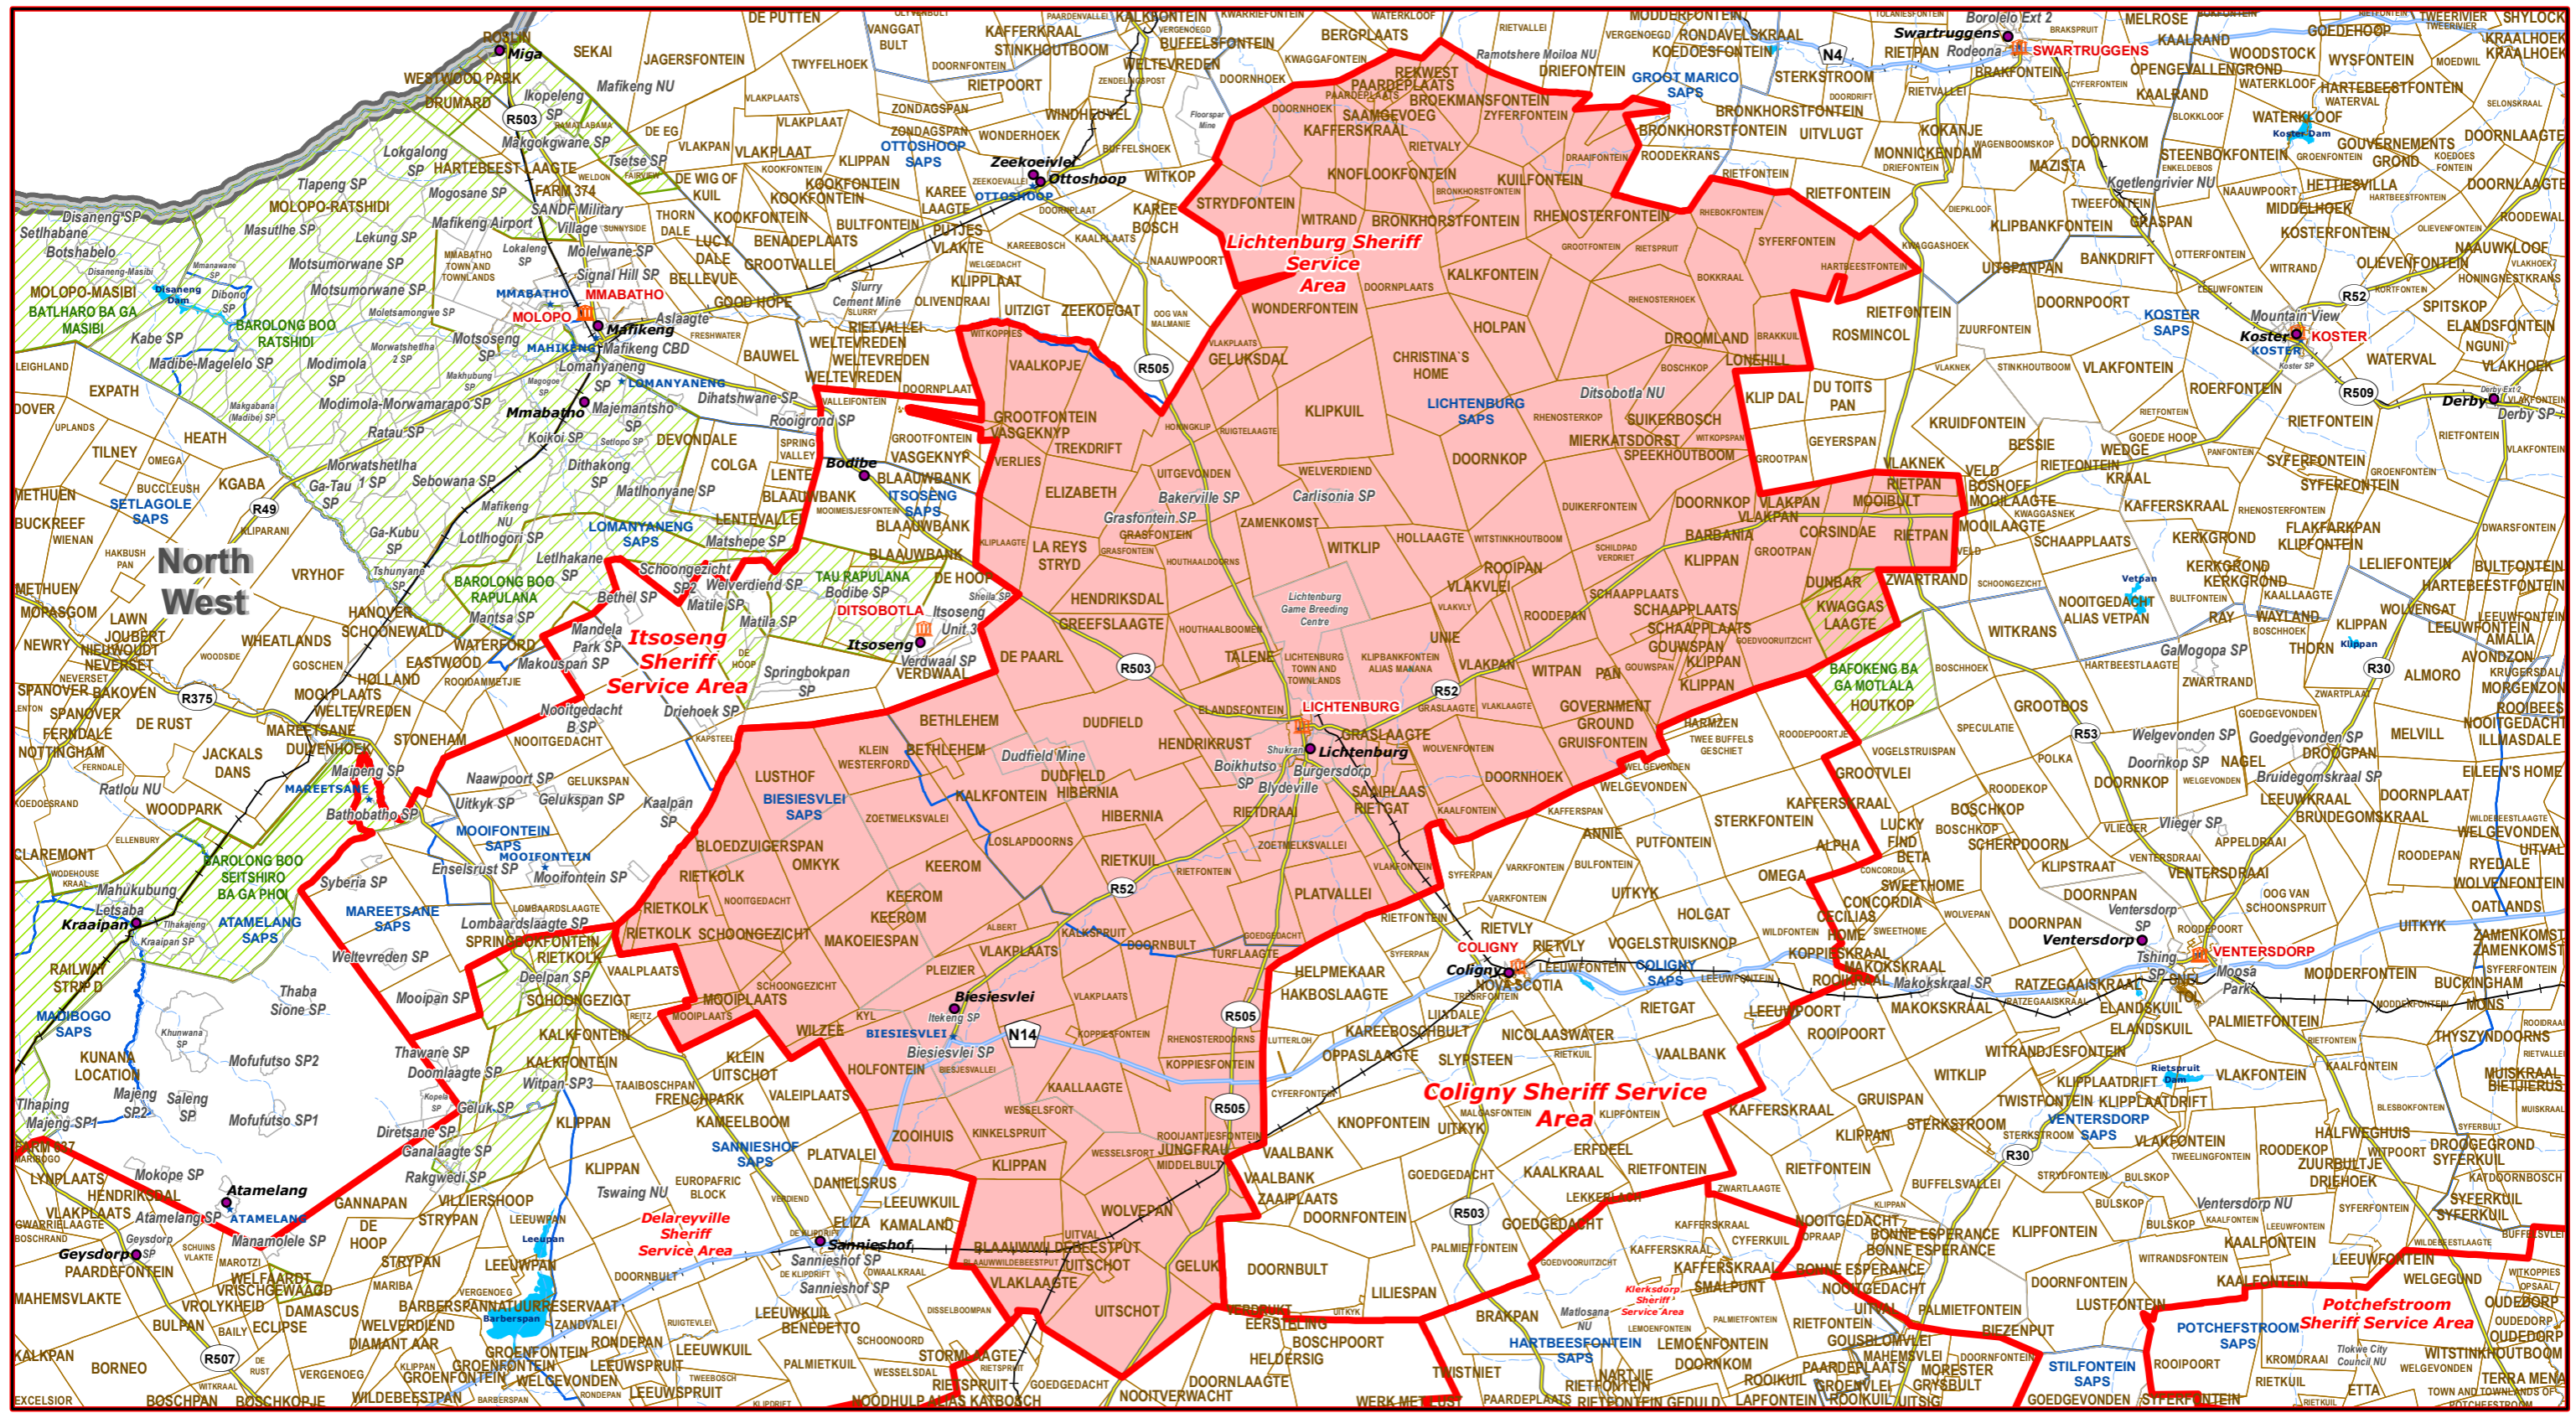

Lichtenburg Sheriff Service Area of Ditsobotla Magisterial District

Legend

- Main Town
- Main Courts
- ★ Place of Sitting
- ★ Police Stations & Facilities
- ★ Schools
- ★ Health Facilities
- Rivers
- National Roads
- Main Roads
- Railways
- Provinces
- Sheriff Service Area
- Traditional Councils
- Dams

Sheriff Service Areas

DATA SUPPLIED BY:

- Statistics South Africa
- Department of Water Affairs & Forestry
- Department of Provincial & Local Government
- Department of Health
- Department of Safety & Security
- Department of Education
- Department of Transport