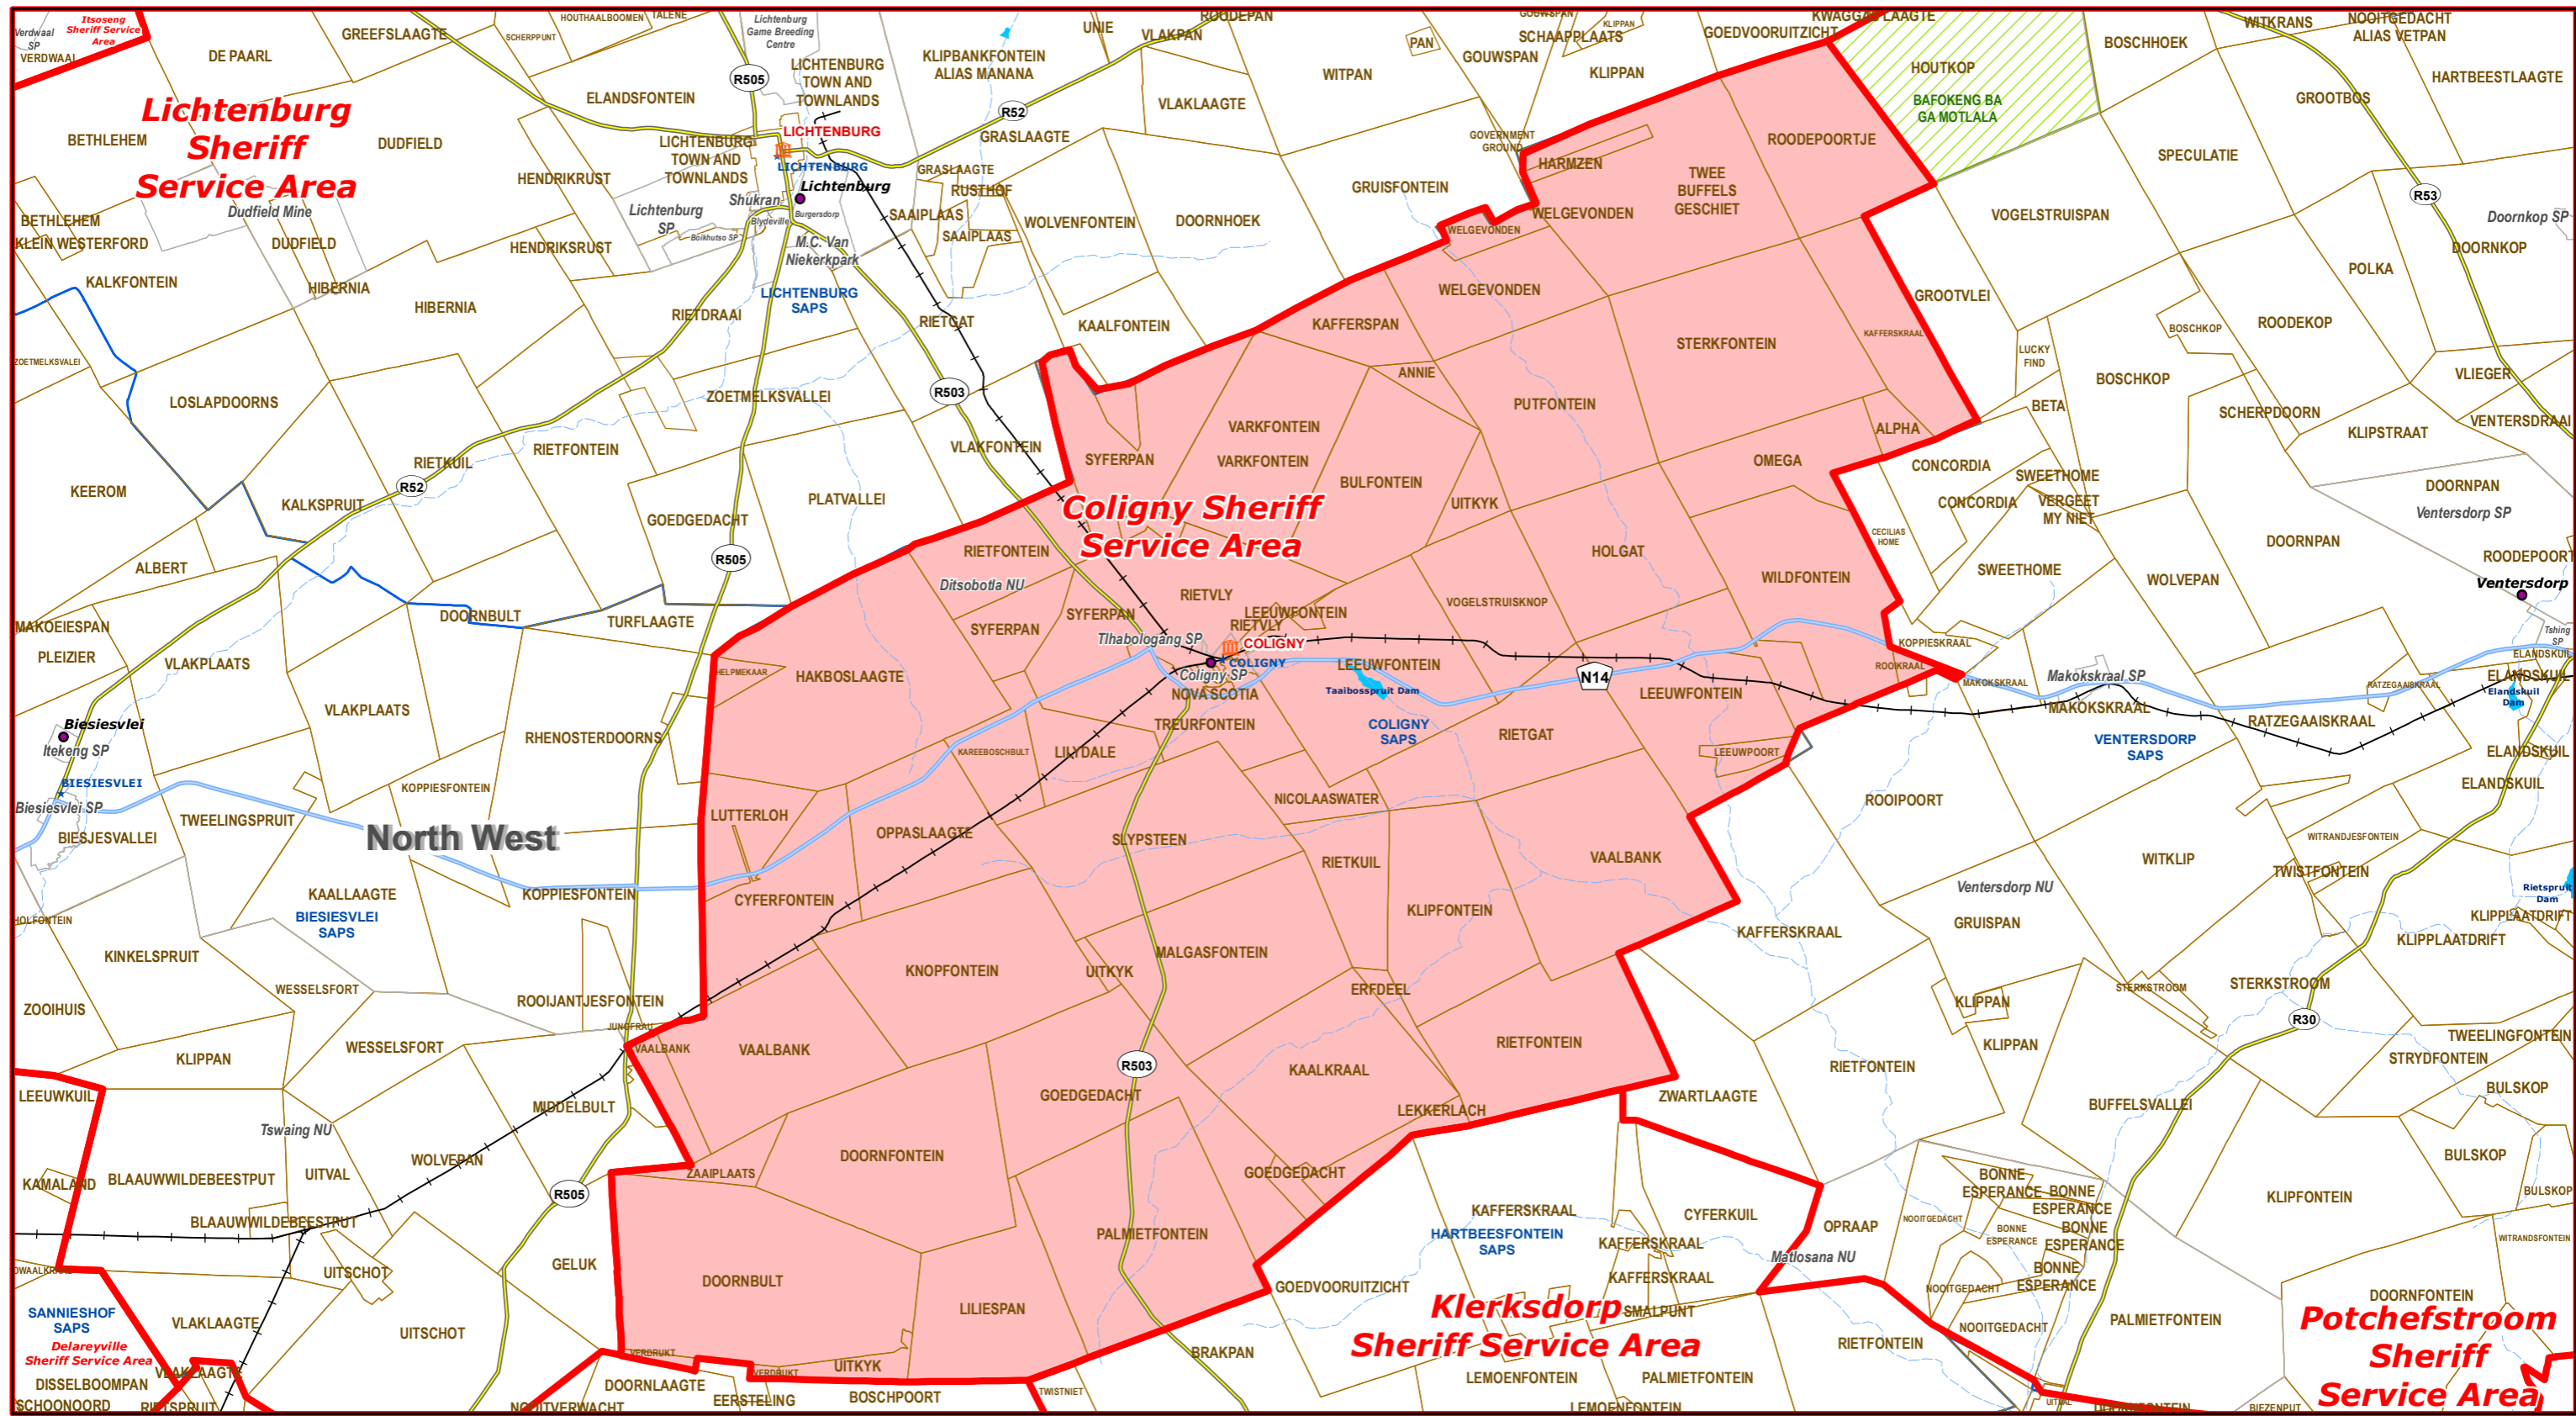

# Coligny Sheriff Service Area of Ditsobotla Magisterial District

## Legend

- Main Town
- Main Courts
- ★ Place of Sitting
- ★ Police Stations & Facilities
- ▲ Schools
- ⊕ Health Facilities
- Rivers
- National Roads
- Main Roads
- Railways
- Provinces
- Sheriff Service Area
- Traditional Councils
- Dams

## Sheriff Service Areas

DATA SUPPLIED BY:  
 Statistics South Africa  
 Department of Water Affairs & Forestry  
 Department of Provincial & Local Government  
 Department of Health  
 Department of Safety & Security  
 Department of Education  
 Department of Transport