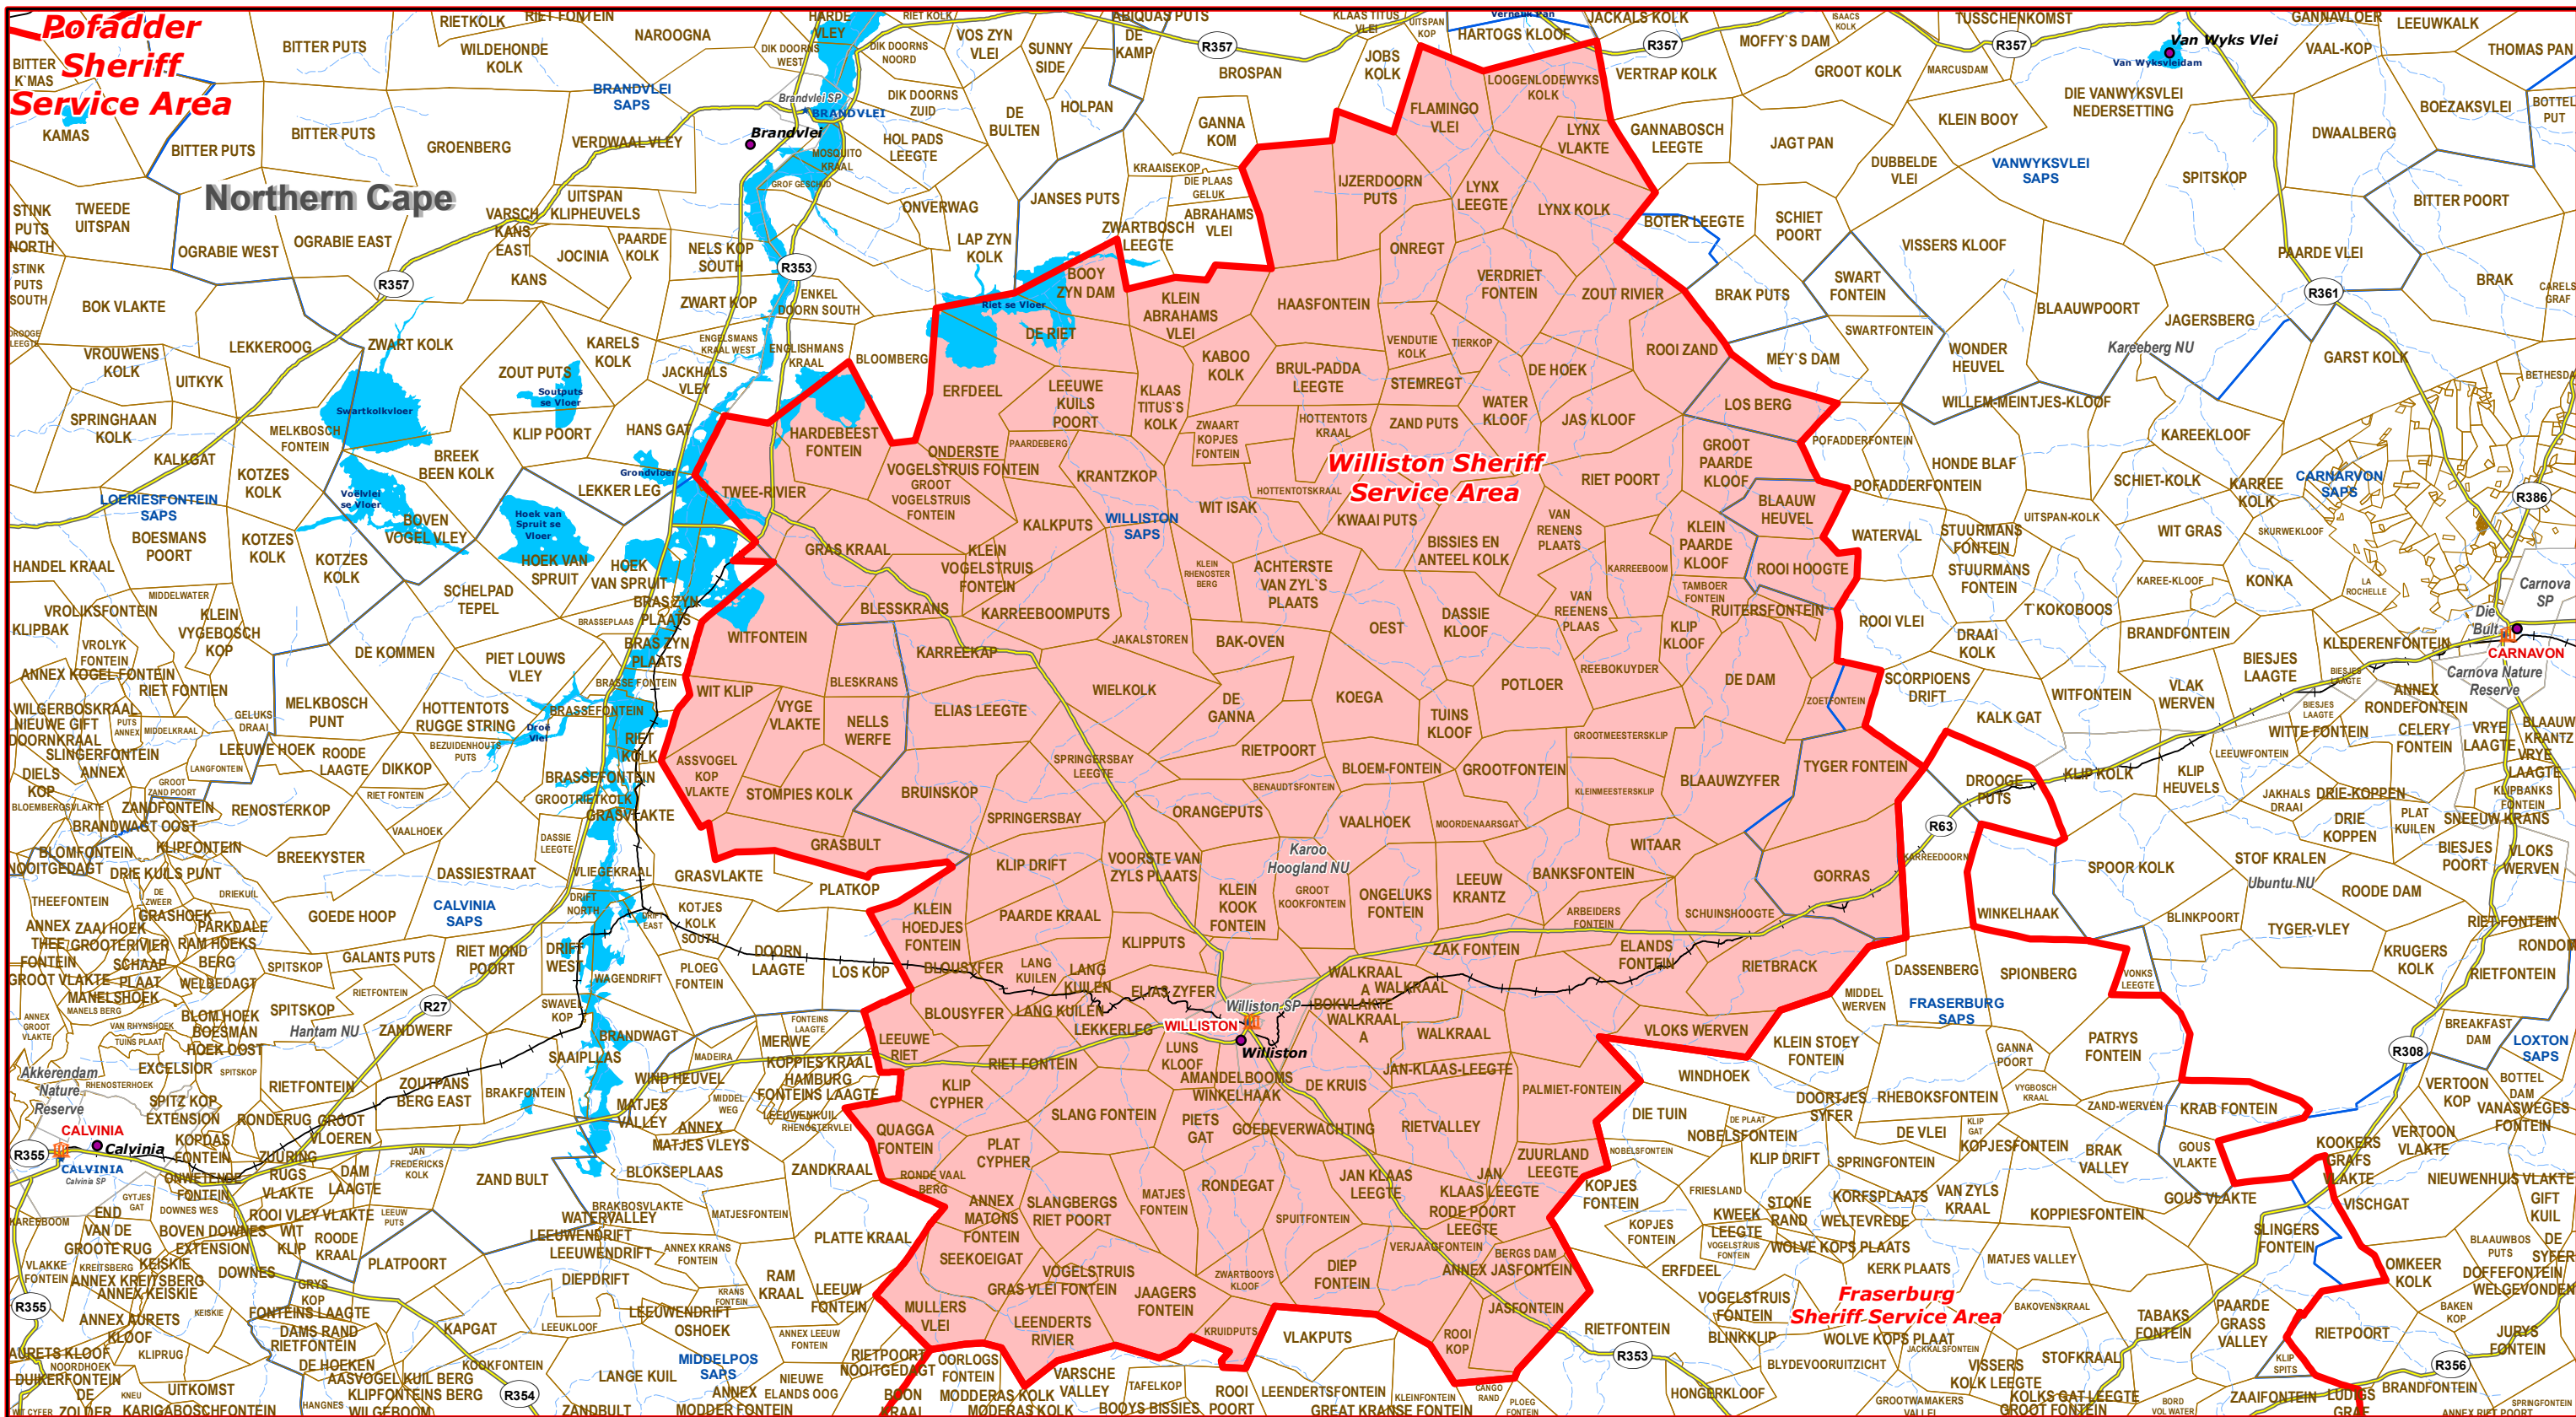

Williston Sheriff Service Area of Namakwa Magisterial District

Legend

- Main Town
- Main Courts
- ★ Place of Sitting
- ★ Police Stations & Facilities
- ▲ Schools
- Health Facilities
- Rivers
- National Roads
- Main Roads
- Railways
- Provinces
- Sheriff Service Area
- Traditional Councils
- Dams

Sheriff Service Areas

DATA SUPPLIED BY:

- Statistics South Africa
- Department of Water Affairs & Forestry
- Department of Provincial & Local Government
- Department of Health
- Department of Safety & Security
- Department of Education
- Department of Transport