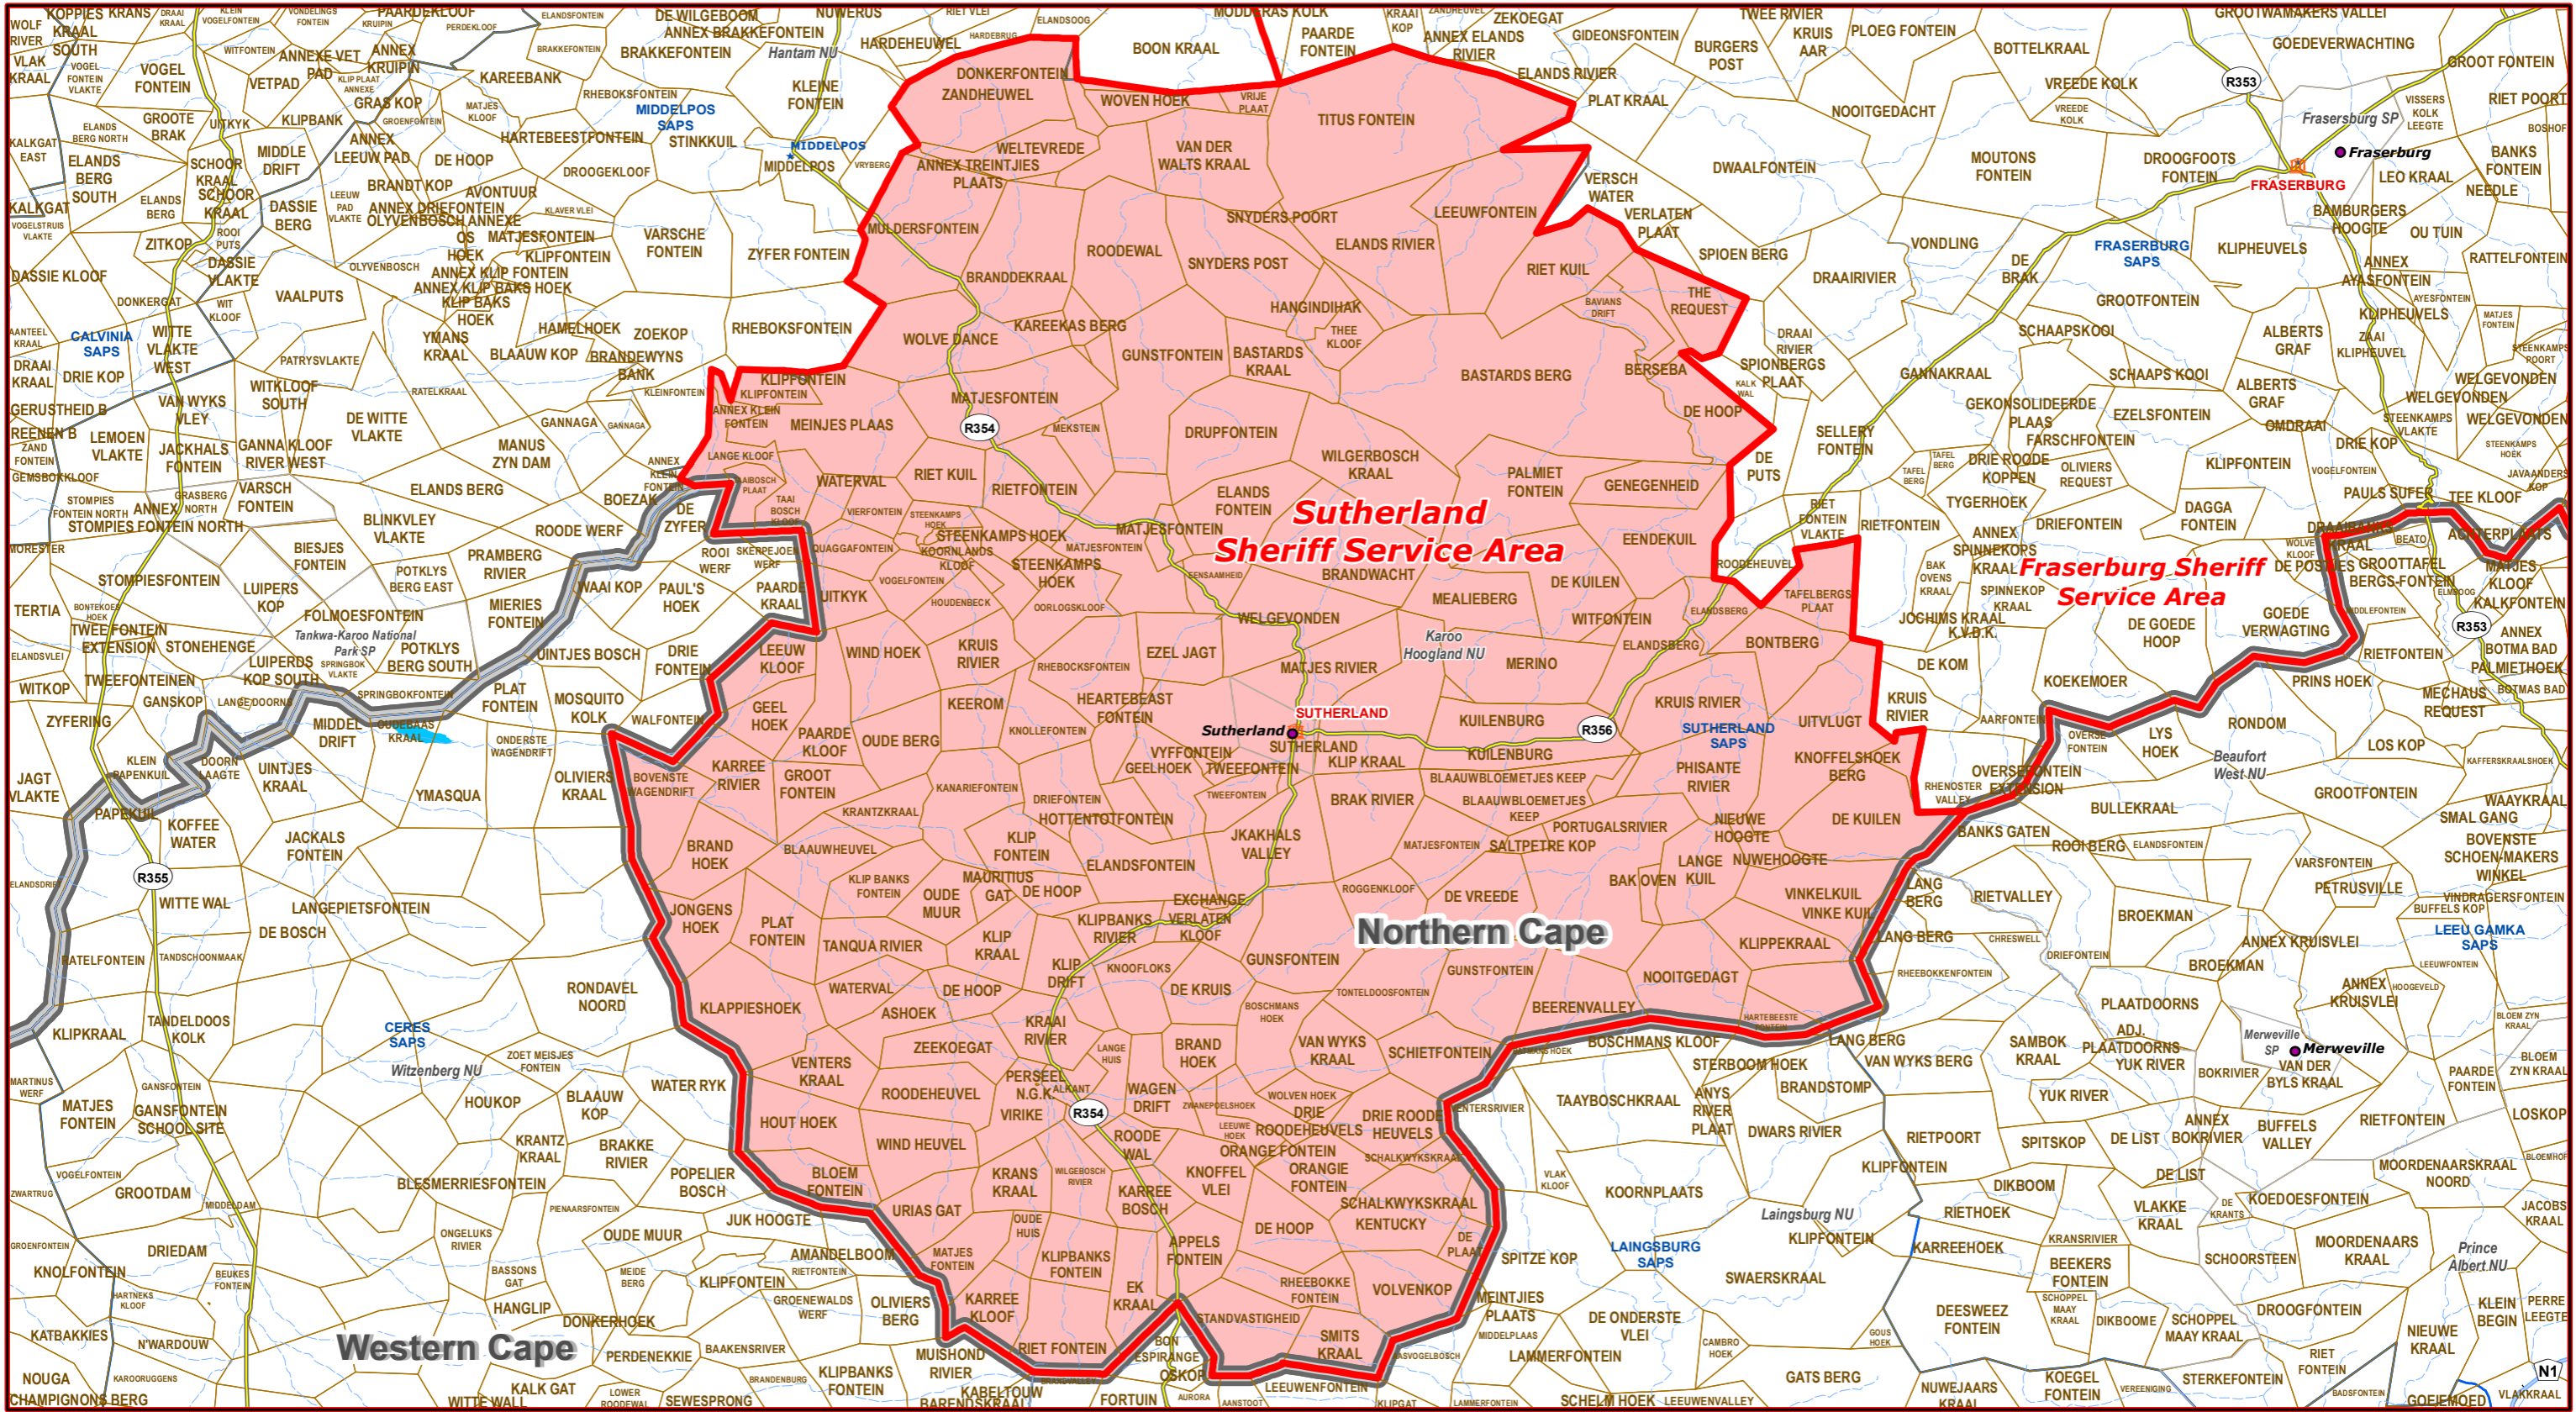

# Sutherland Sheriff Service Area of Namakwa Magisterial District

## Legend

- Main Town
- Main Courts
- ★ Place of Sitting
- ★ Police Stations & Facilities
- ★ Schools
- ★ Health Facilities
- Rivers
- National Roads
- Main Roads
- Railways
- Provinces
- Sheriff Service Area
- Traditional Councils
- Dams

## Sheriff Service Areas