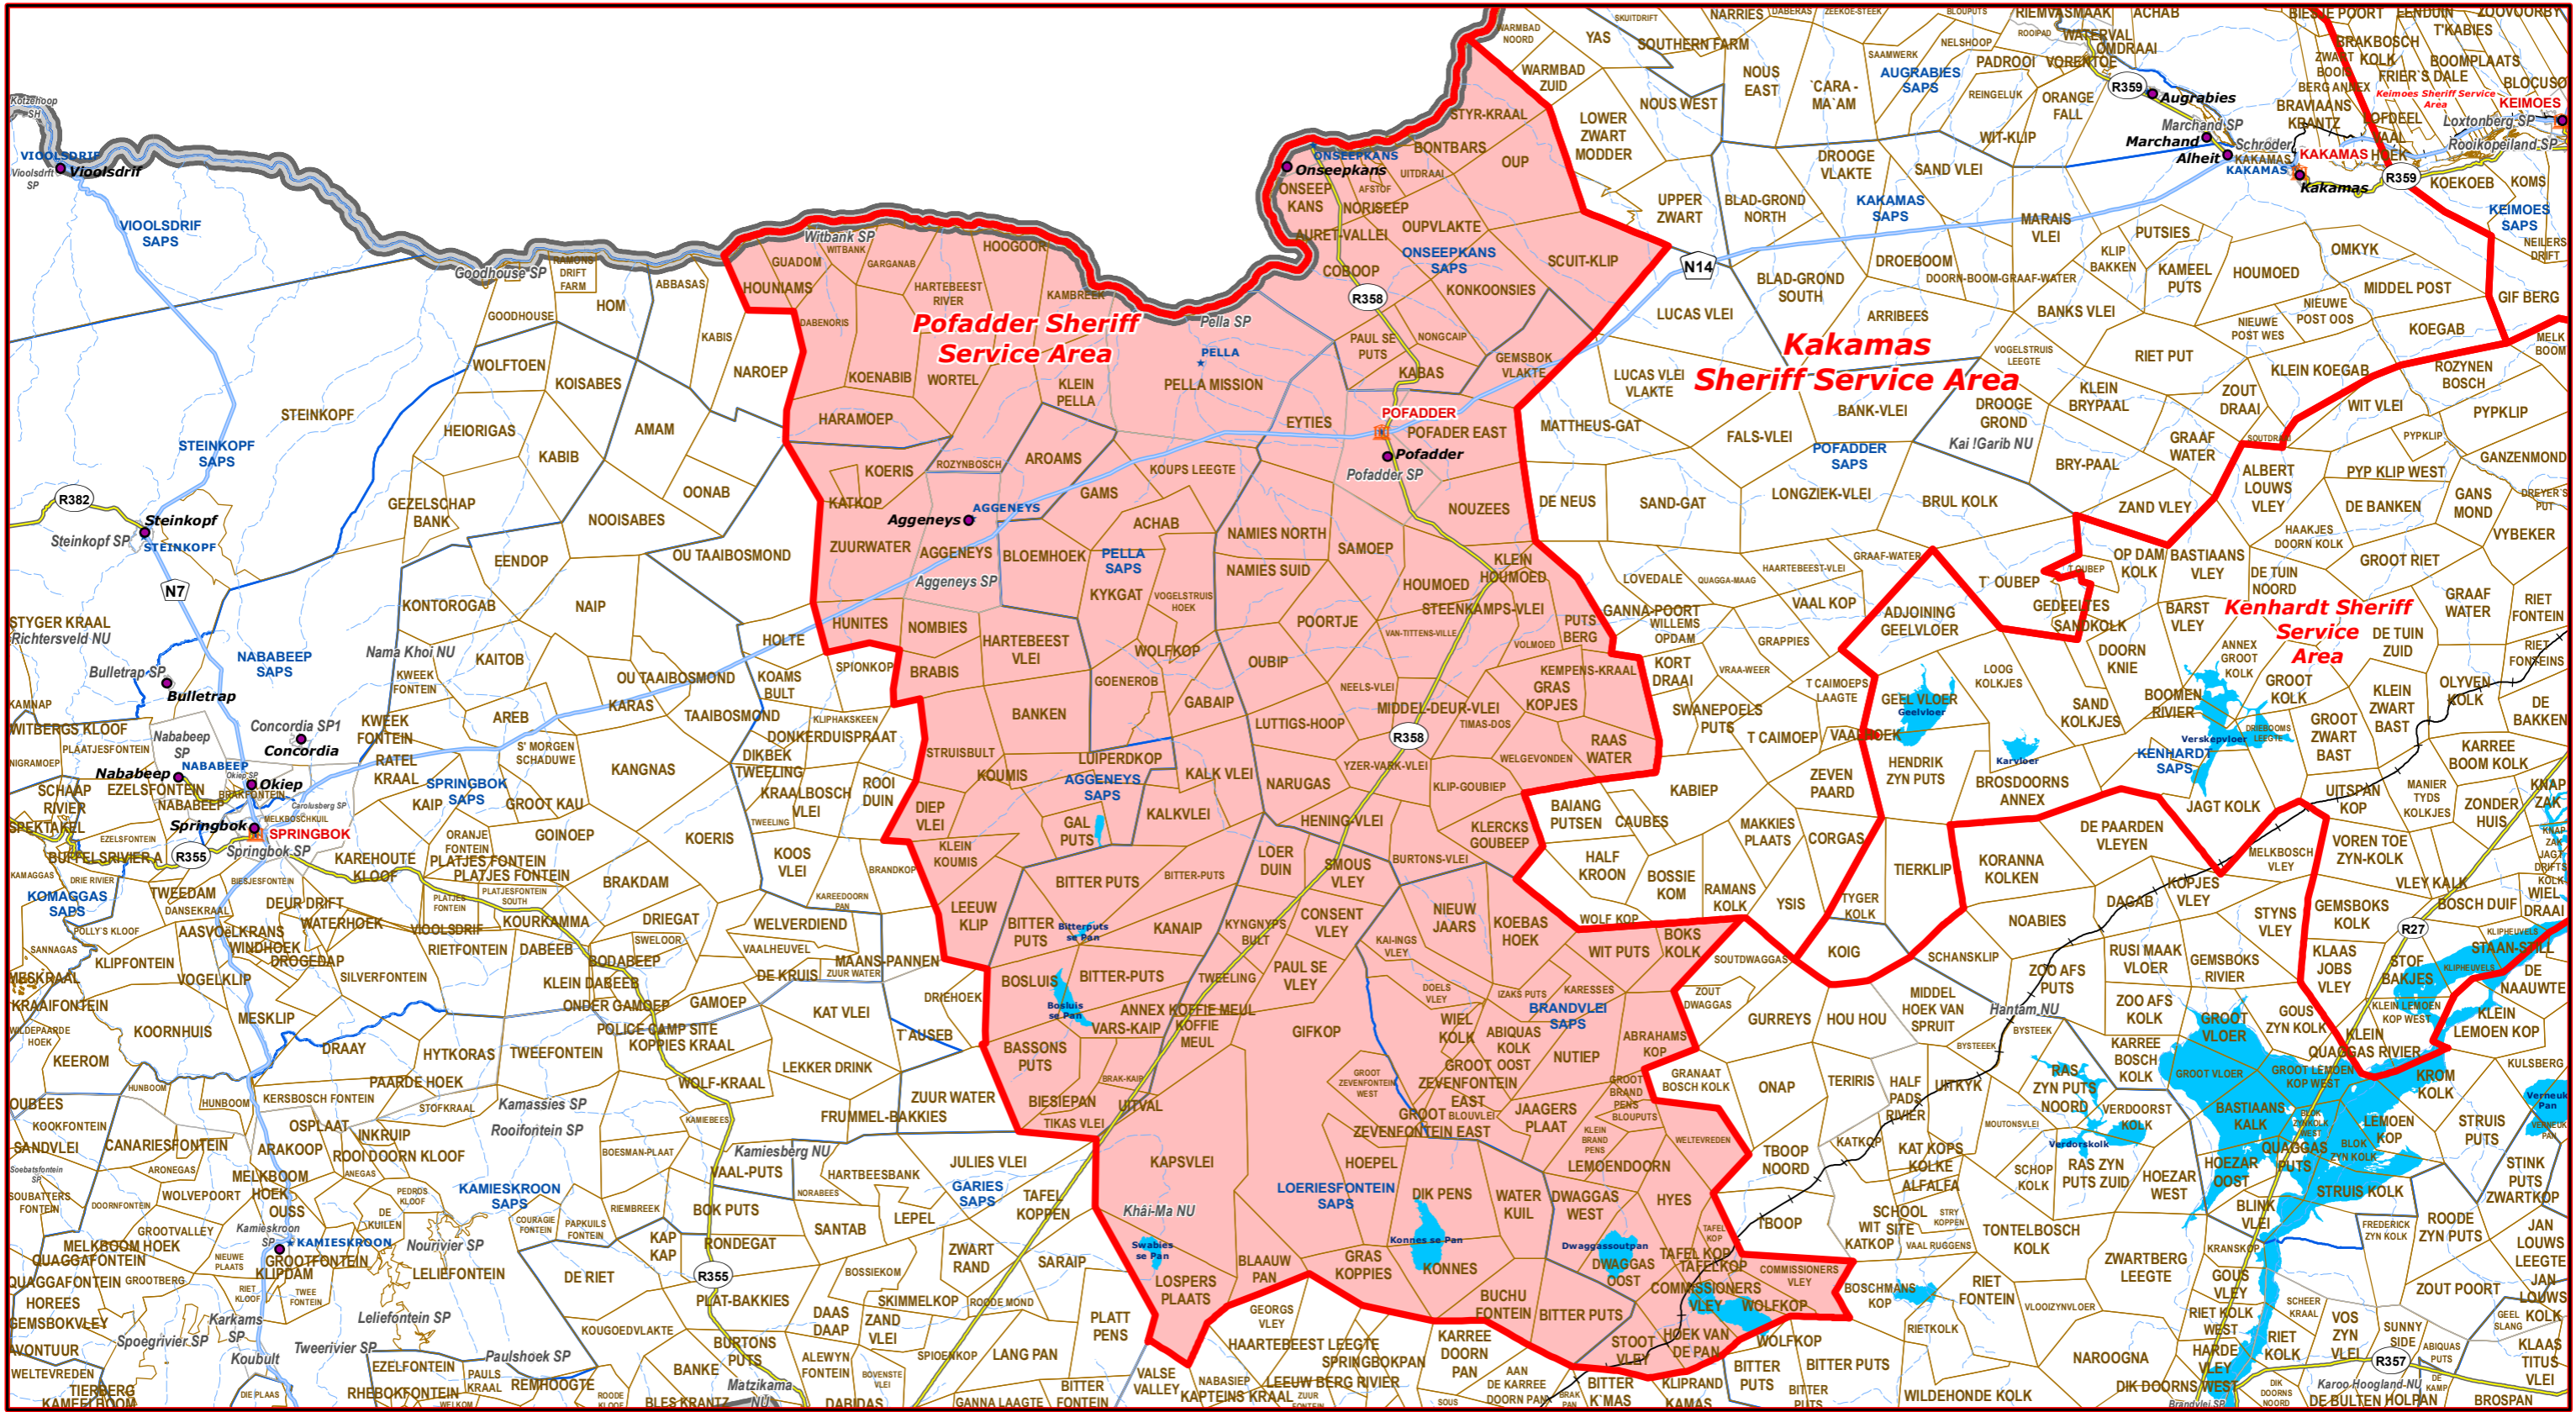

Pofadder Sheriff Service Area of Namakwa Magisterial District

Legend

- Main Town
- Rivers
- National Roads
- Main Roads
- Railways
- Provinces
- Sheriff Service Area
- Traditional Councils
- Dams
- Main Courts
- ★ Place of Sitting
- ★ Police Stations & Facilities
- ★ Schools
- ★ Health Facilities

Sheriff Service Areas

DATA SUPPLIED BY:

- Statistics South Africa
- Department of Water Affairs & Forestry
- Department of Provincial & Local Government
- Department of Health
- Department of Safety & Security
- Department of Education
- Department of Transport