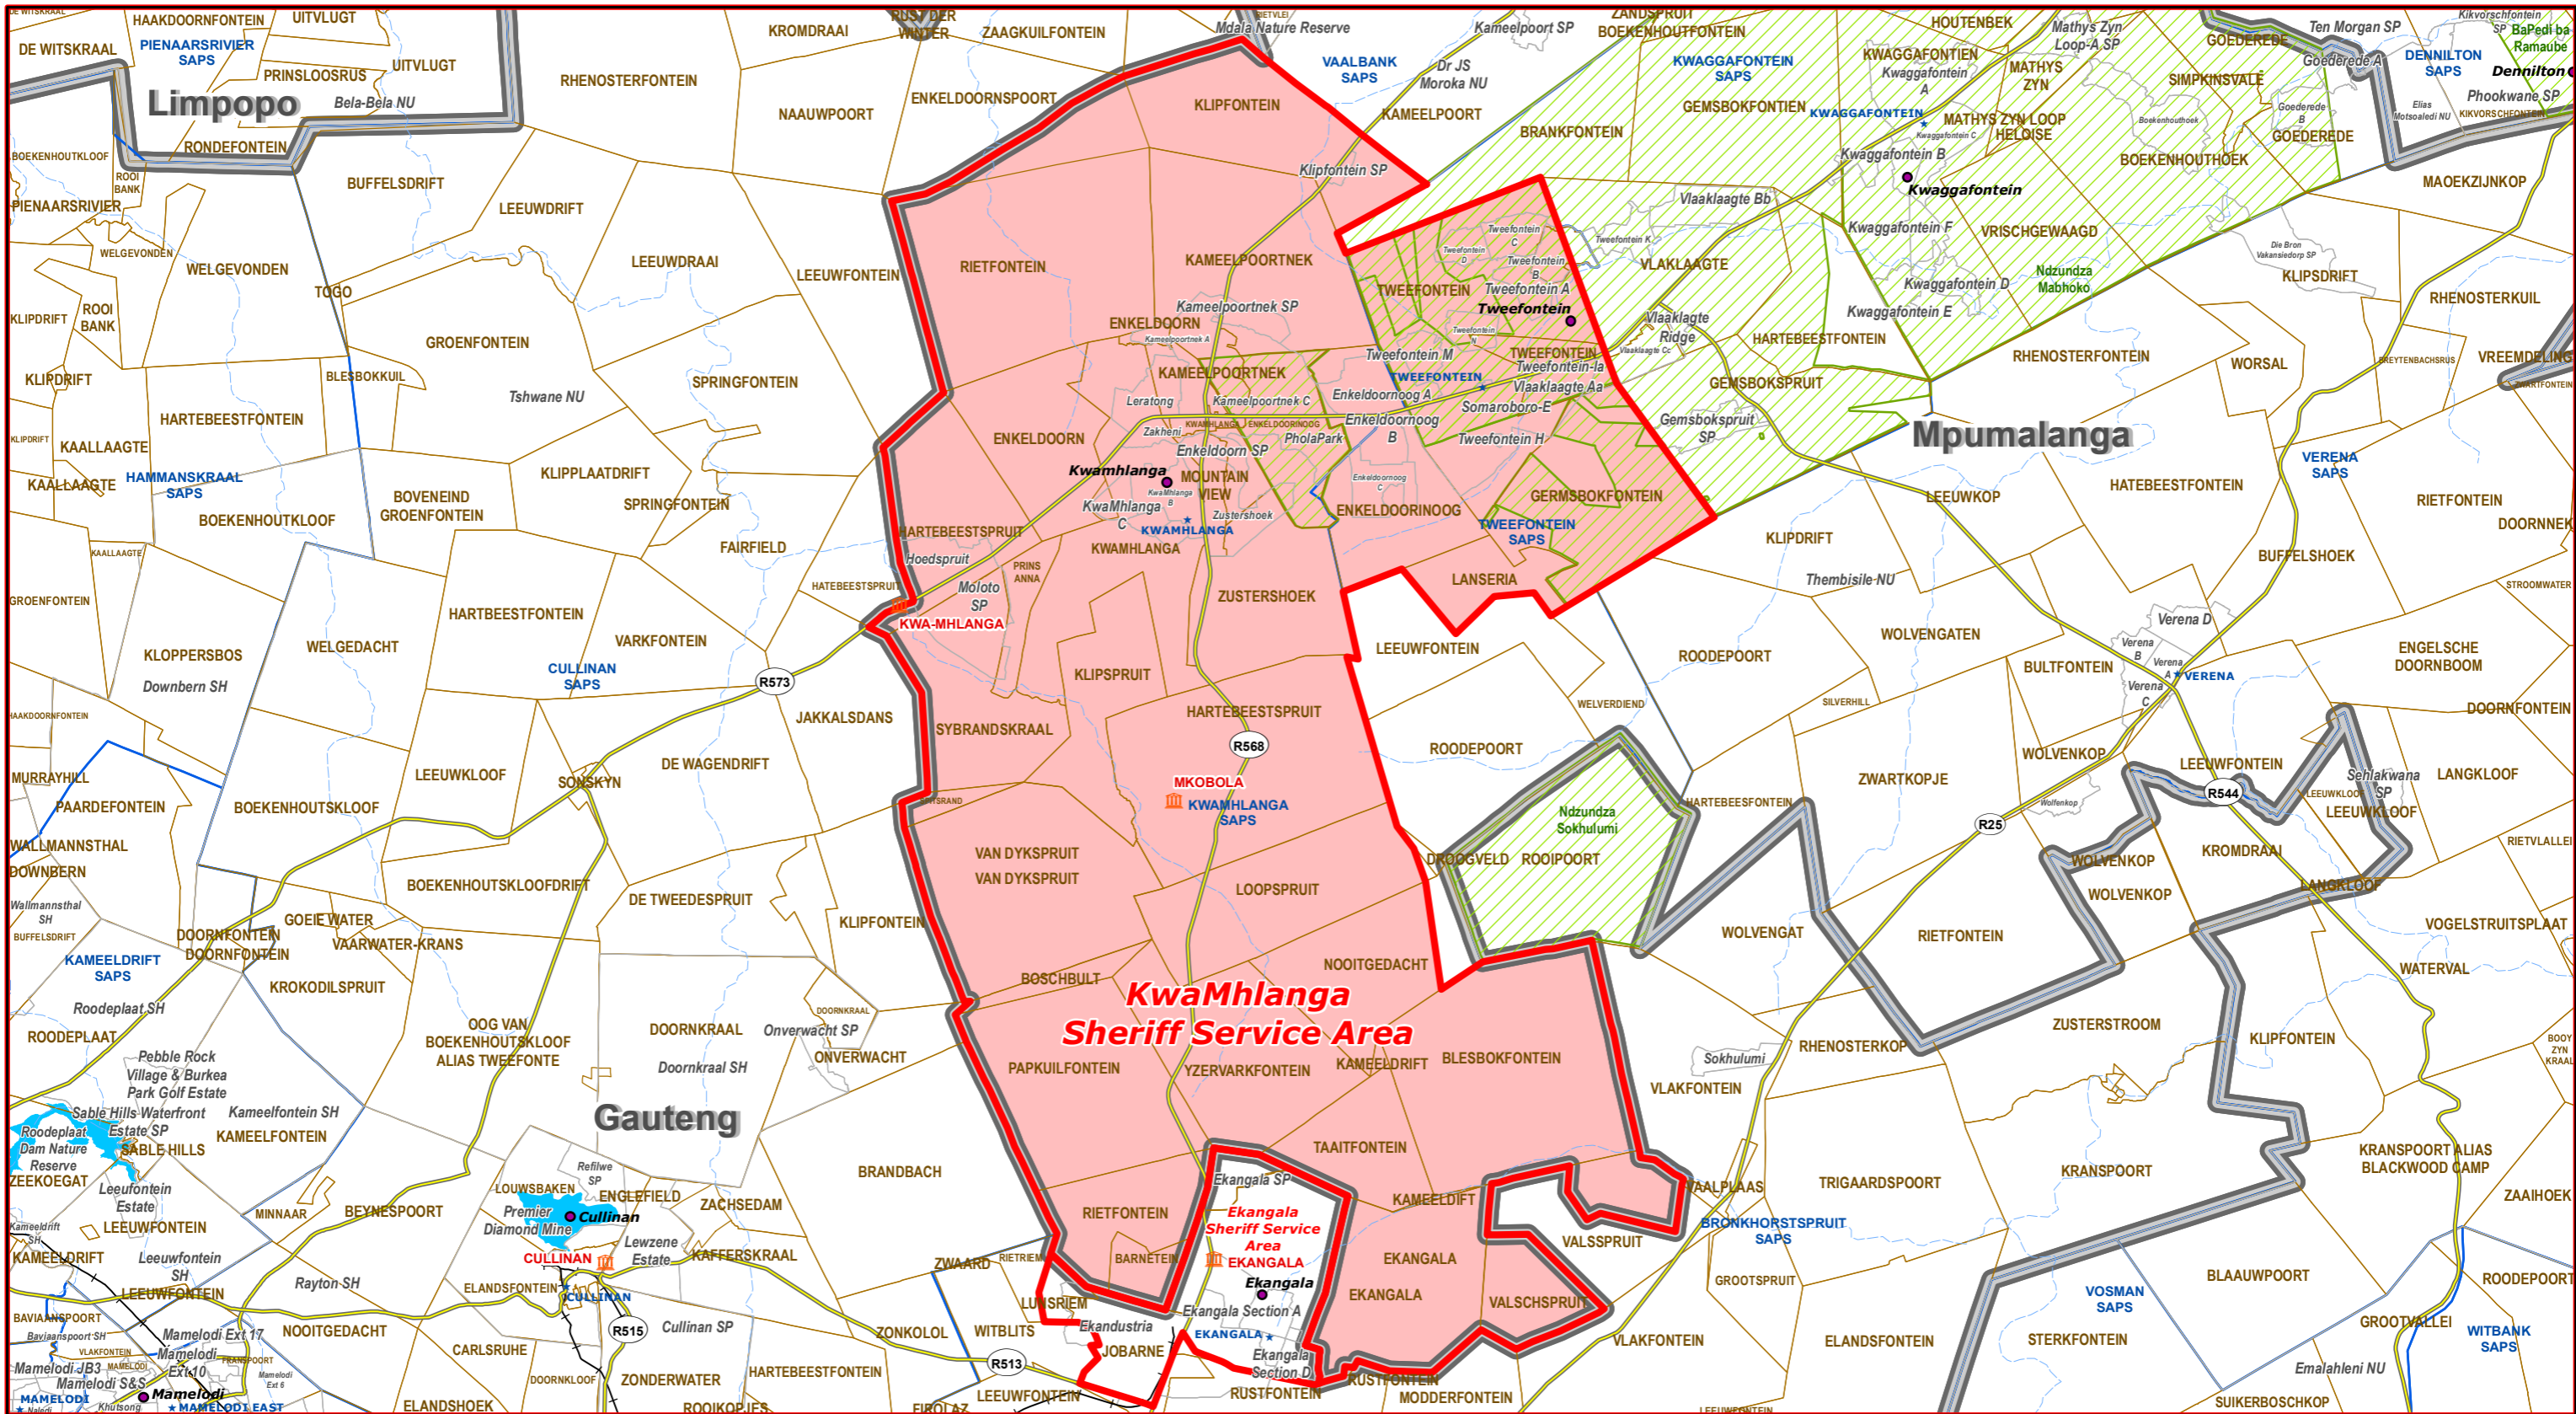

KwaMhlanga Sheriff Service Area of Thembisile Hani Magisterial District

- Legend**
- Main Town
 - Main Courts
 - ★ Place of Sitting
 - ★ Police Stations & Facilities
 - ▲ Schools
 - ⊕ Health Facilities
 - Rivers
 - National Roads
 - Main Roads
 - Railways
 - Provinces
 - ⬭ Sheriff Service Area
 - ⬭ Traditional Councils
 - ⬭ Dams

Sheriff Service Areas

DATA SUPPLIED BY:

- Statistics South Africa
- Department of Water Affairs & Forestry
- Department of Provincial & Local Government
- Department of Health
- Department of Safety & Security
- Department of Education
- Department of Transport