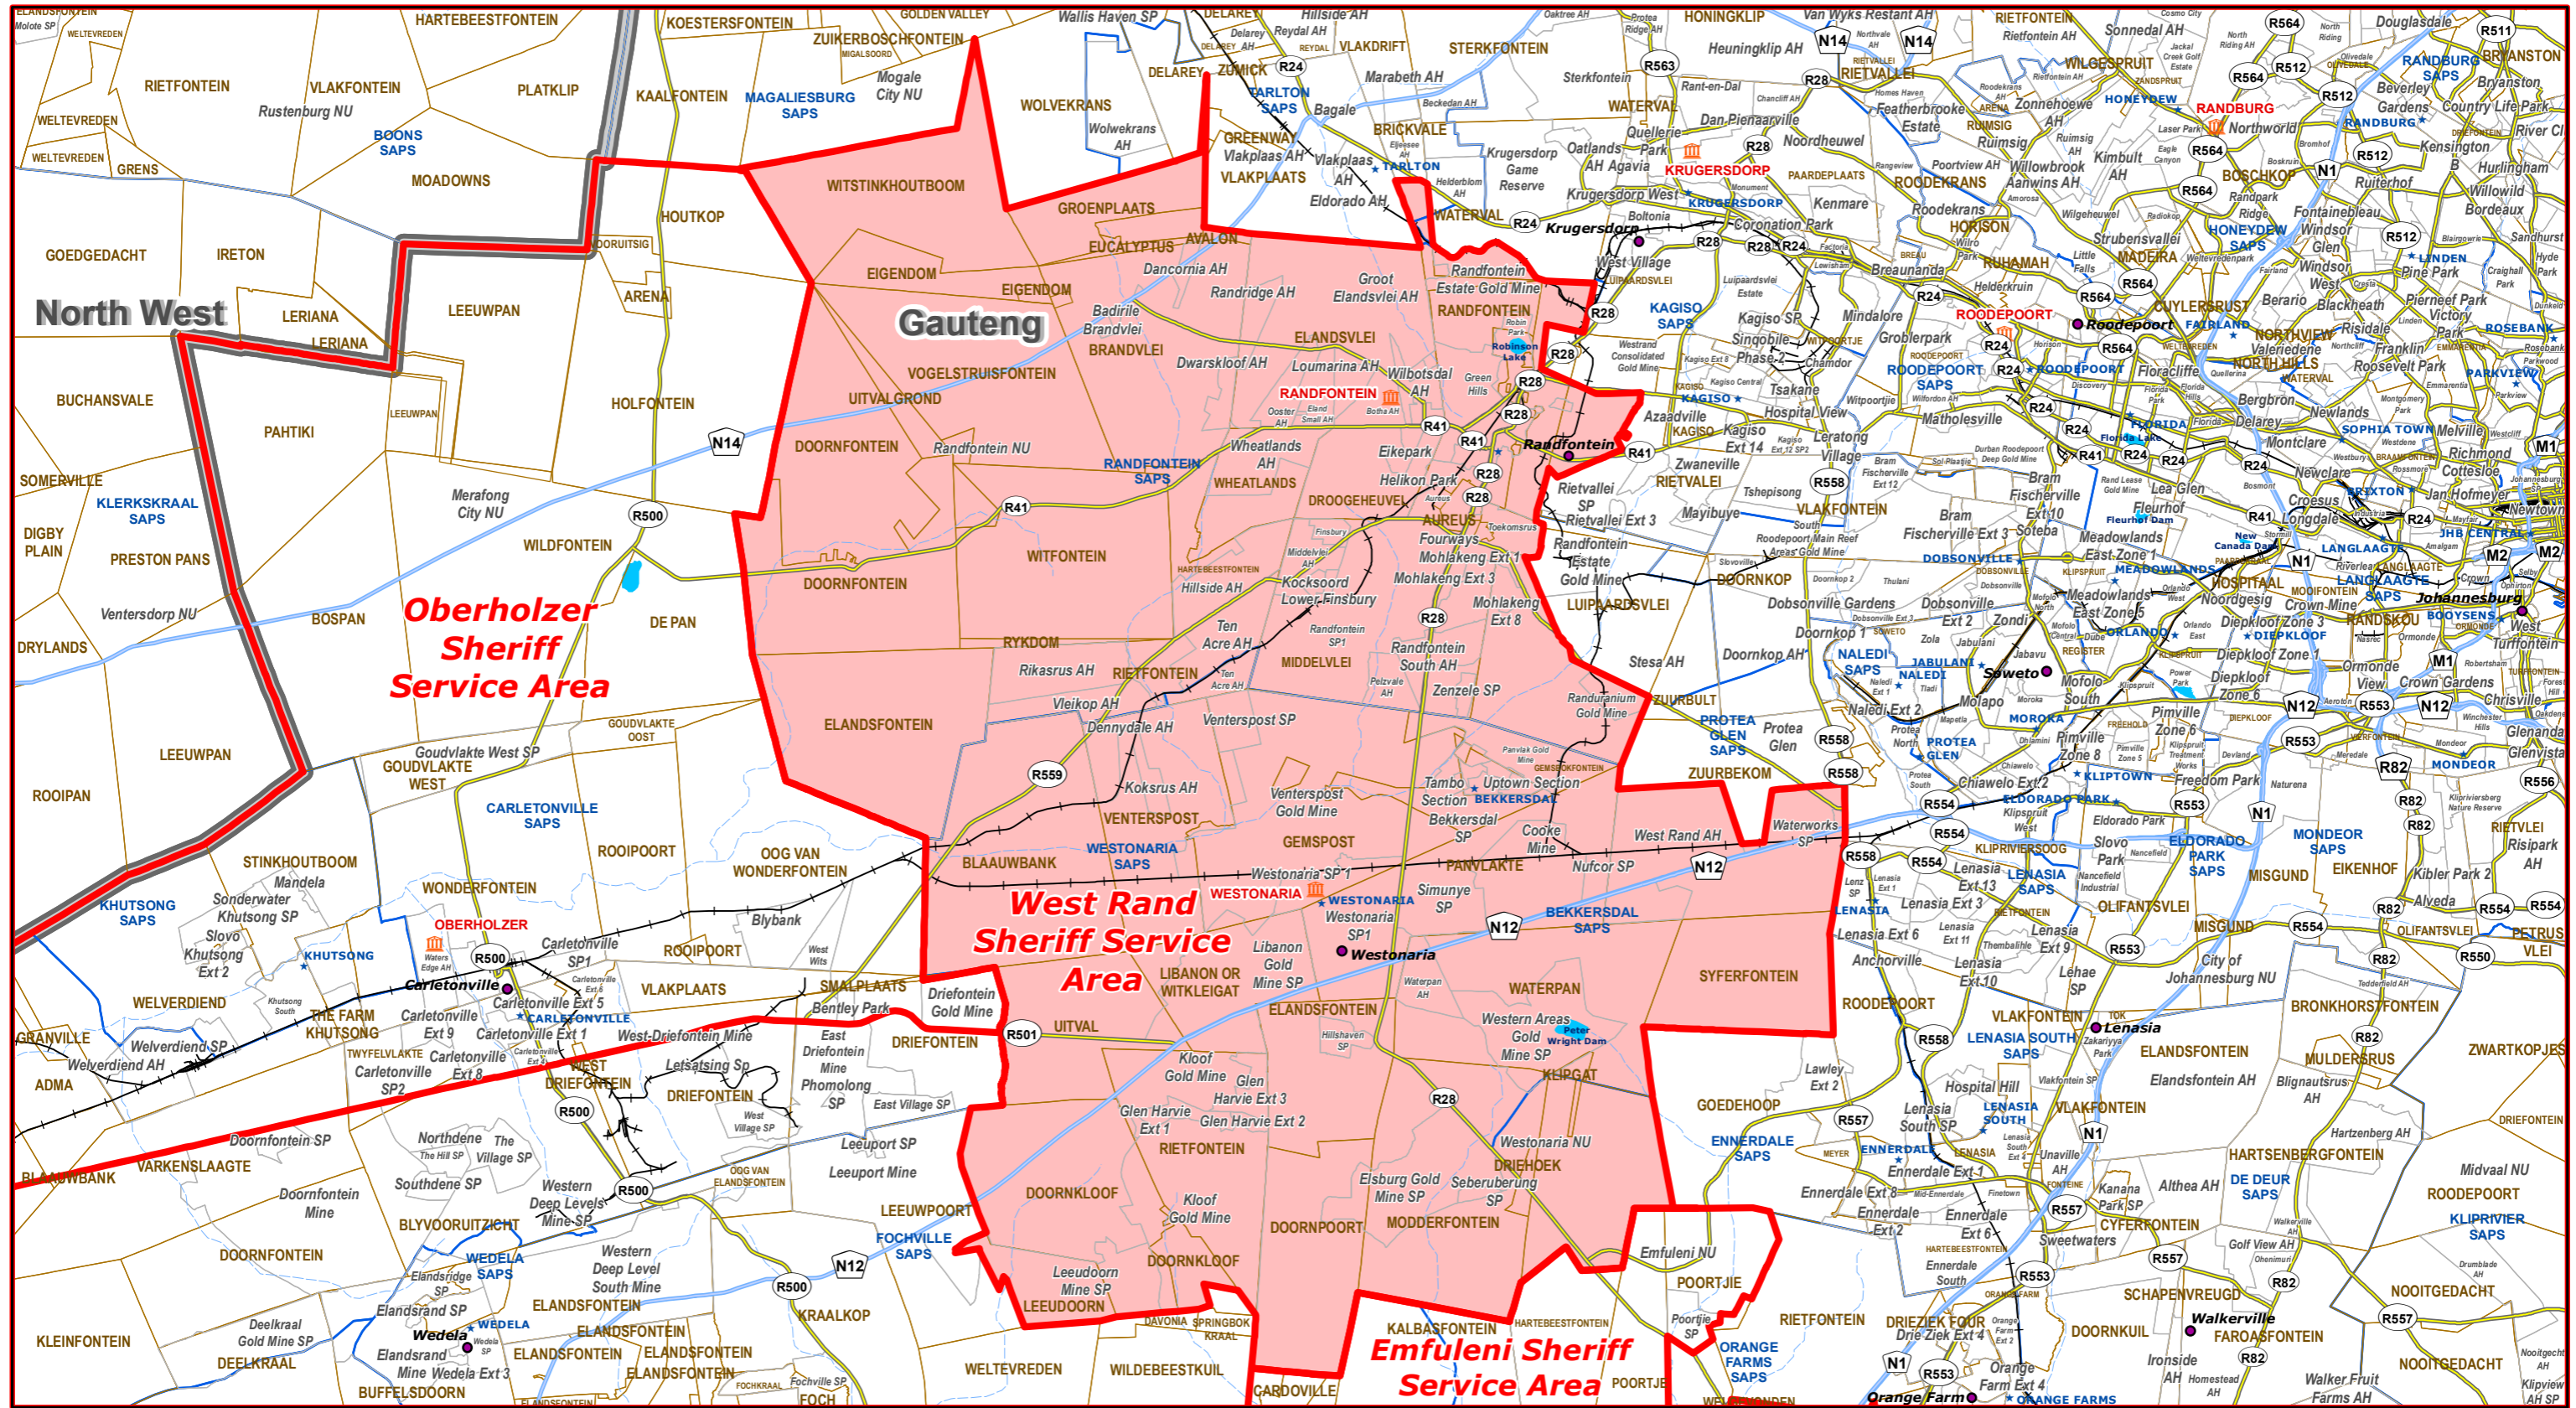

West Rand Sheriff Service Area of West Rand Magisterial District

Legend

- Main Town
- Rivers
- National Roads
- Main Roads
- Railways
- Provinces
- Sheriff Service Area
- Traditional Councils
- Dams
- Main Courts
- ★ Place of Sitting
- ★ Police Stations & Facilities
- ★ Schools
- ★ Health Facilities

Sheriff Service Areas

DATA SUPPLIED BY:

- Statistics South Africa
- Department of Water Affairs & Forestry
- Department of Provincial & Local Government
- Department of Health
- Department of Safety & Security
- Department of Education
- Department of Transport