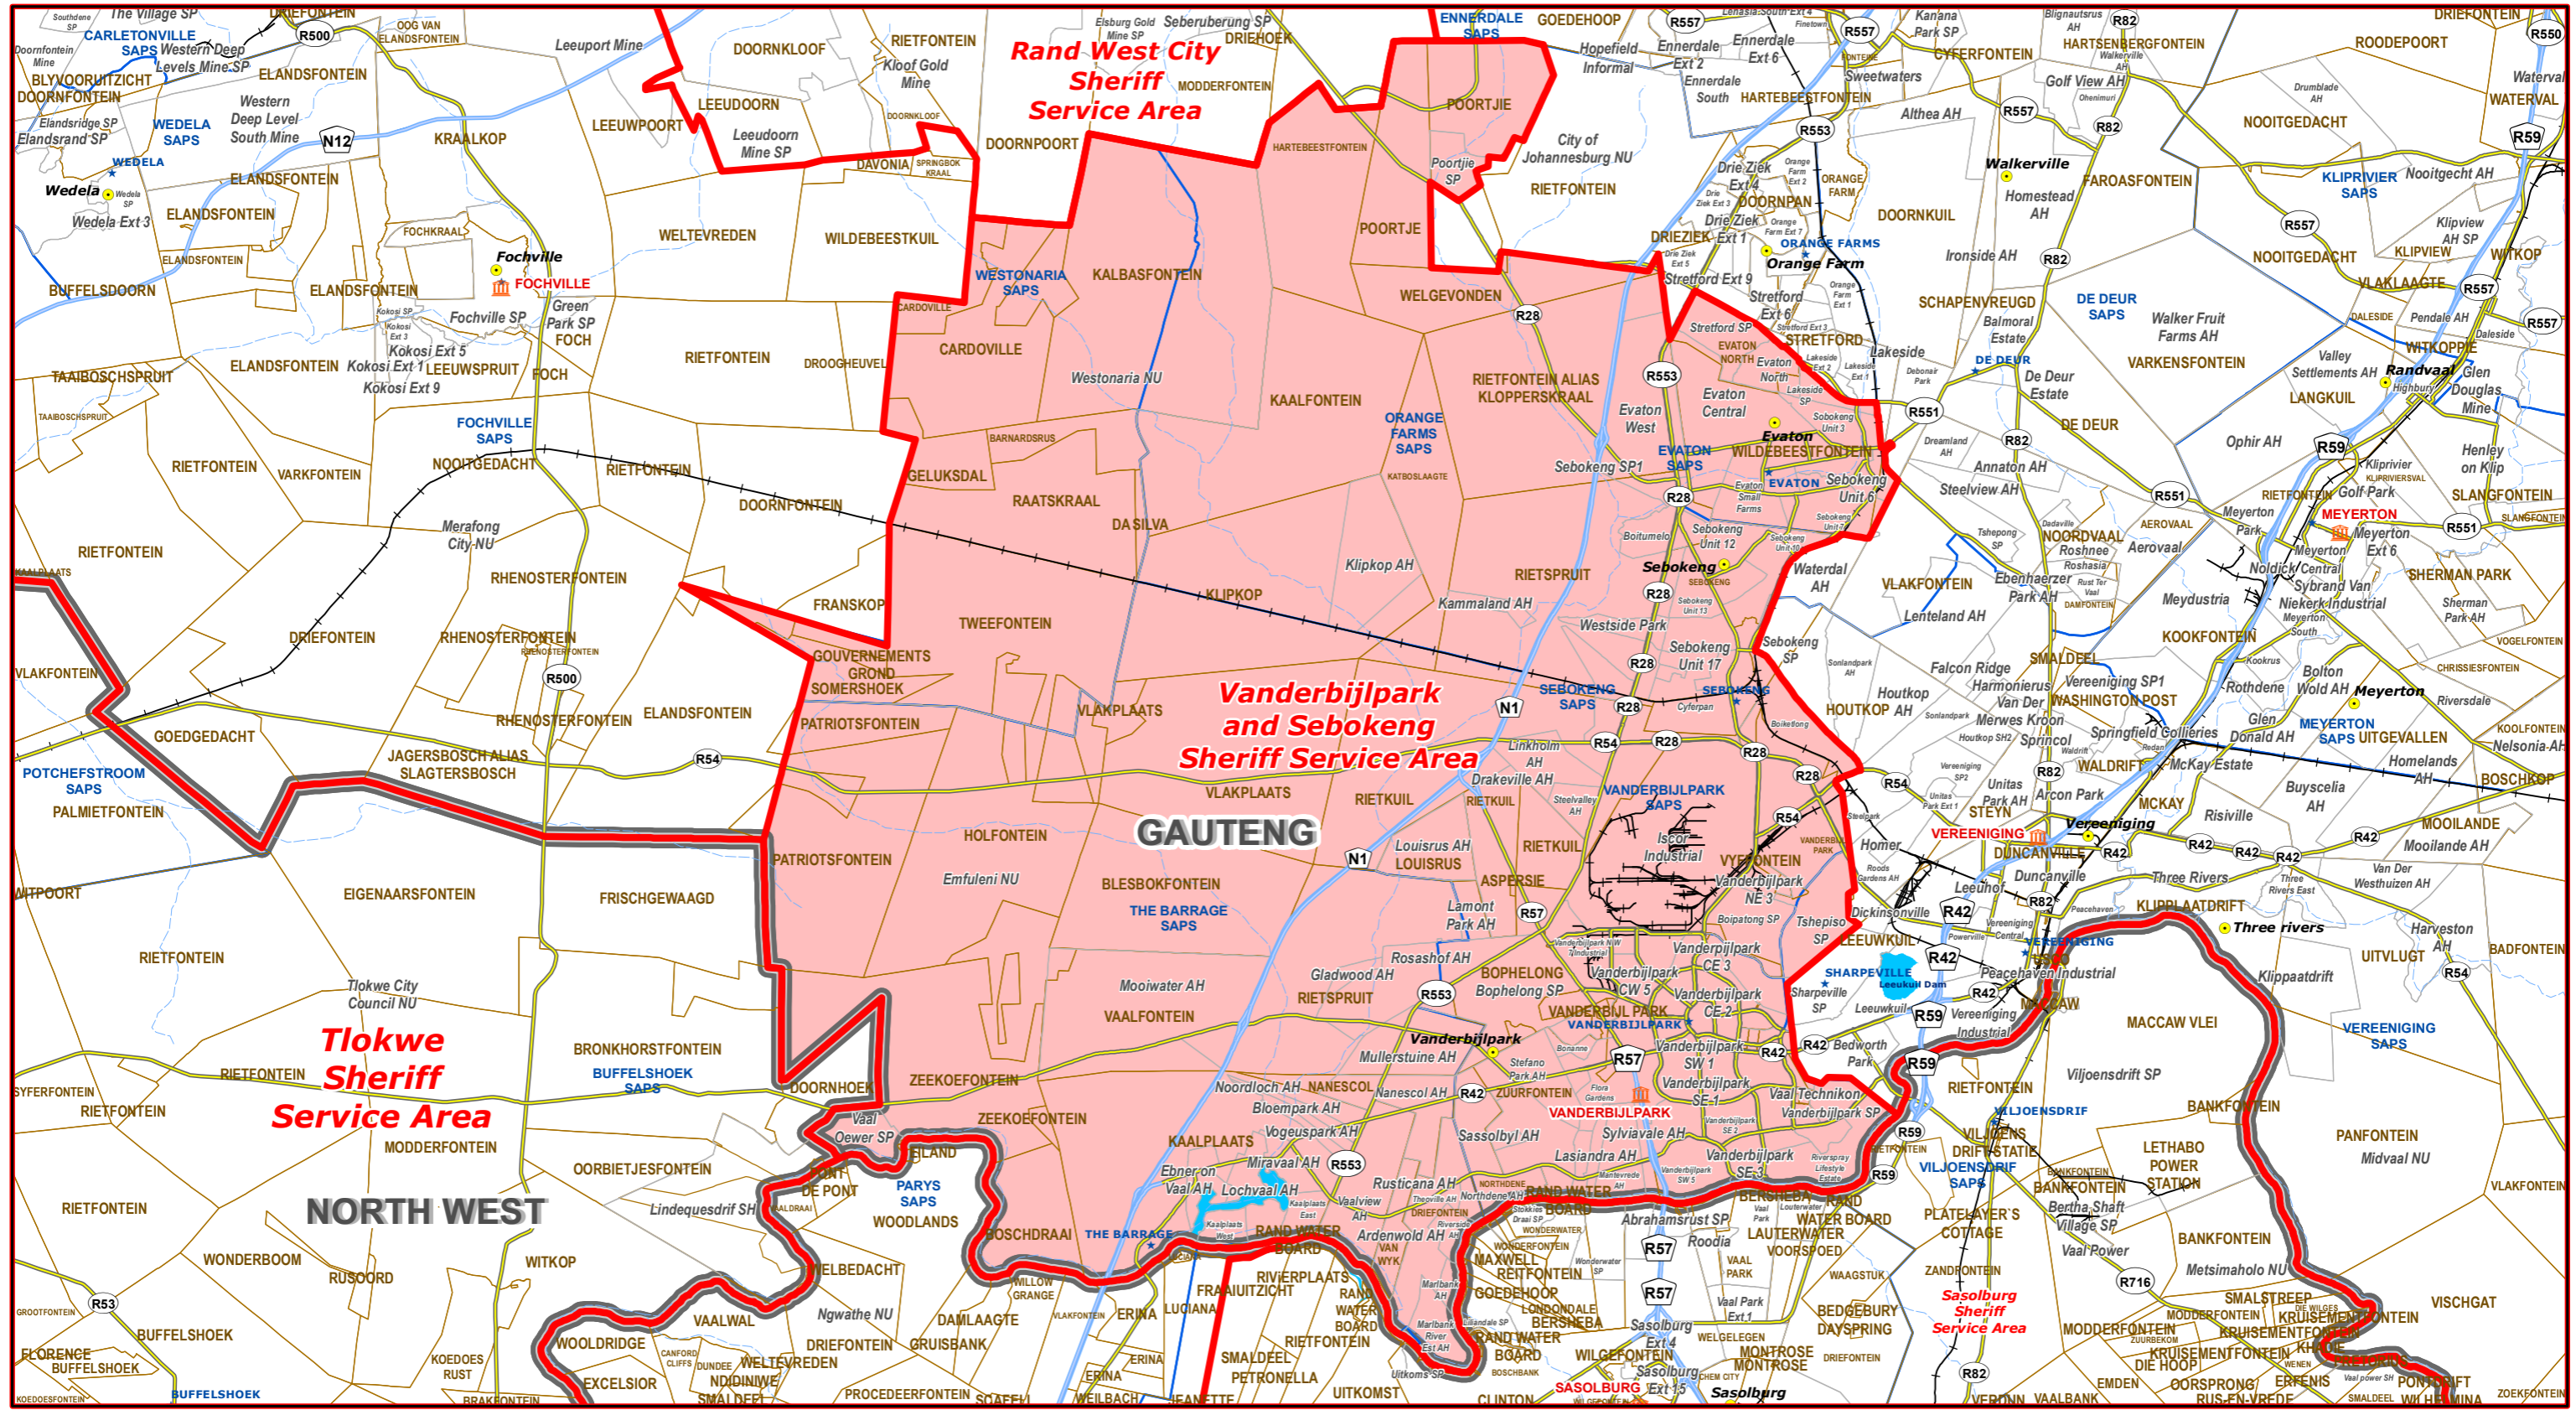

Vanderbijlpark and Sebokeng Sheriff Service Area

Legend

- Main Town
- Main Courts
- ★ Place of Sitting
- ★ Police Stations & Facilities
- ▲ Schools
- Health Facilities
- ~ Rivers
- National Roads
- Main Roads
- Railways
- Provinces
- Sheriff Service Area
- Traditional Councils
- Dams

Sheriff Service Areas

DATA SUPPLIED BY:

- Statistics South Africa
- Department of Water Affairs & Forestry
- Department of Provincial & Local Government
- Department of Health
- Department of Safety & Security
- Department of Education
- Department of Transport