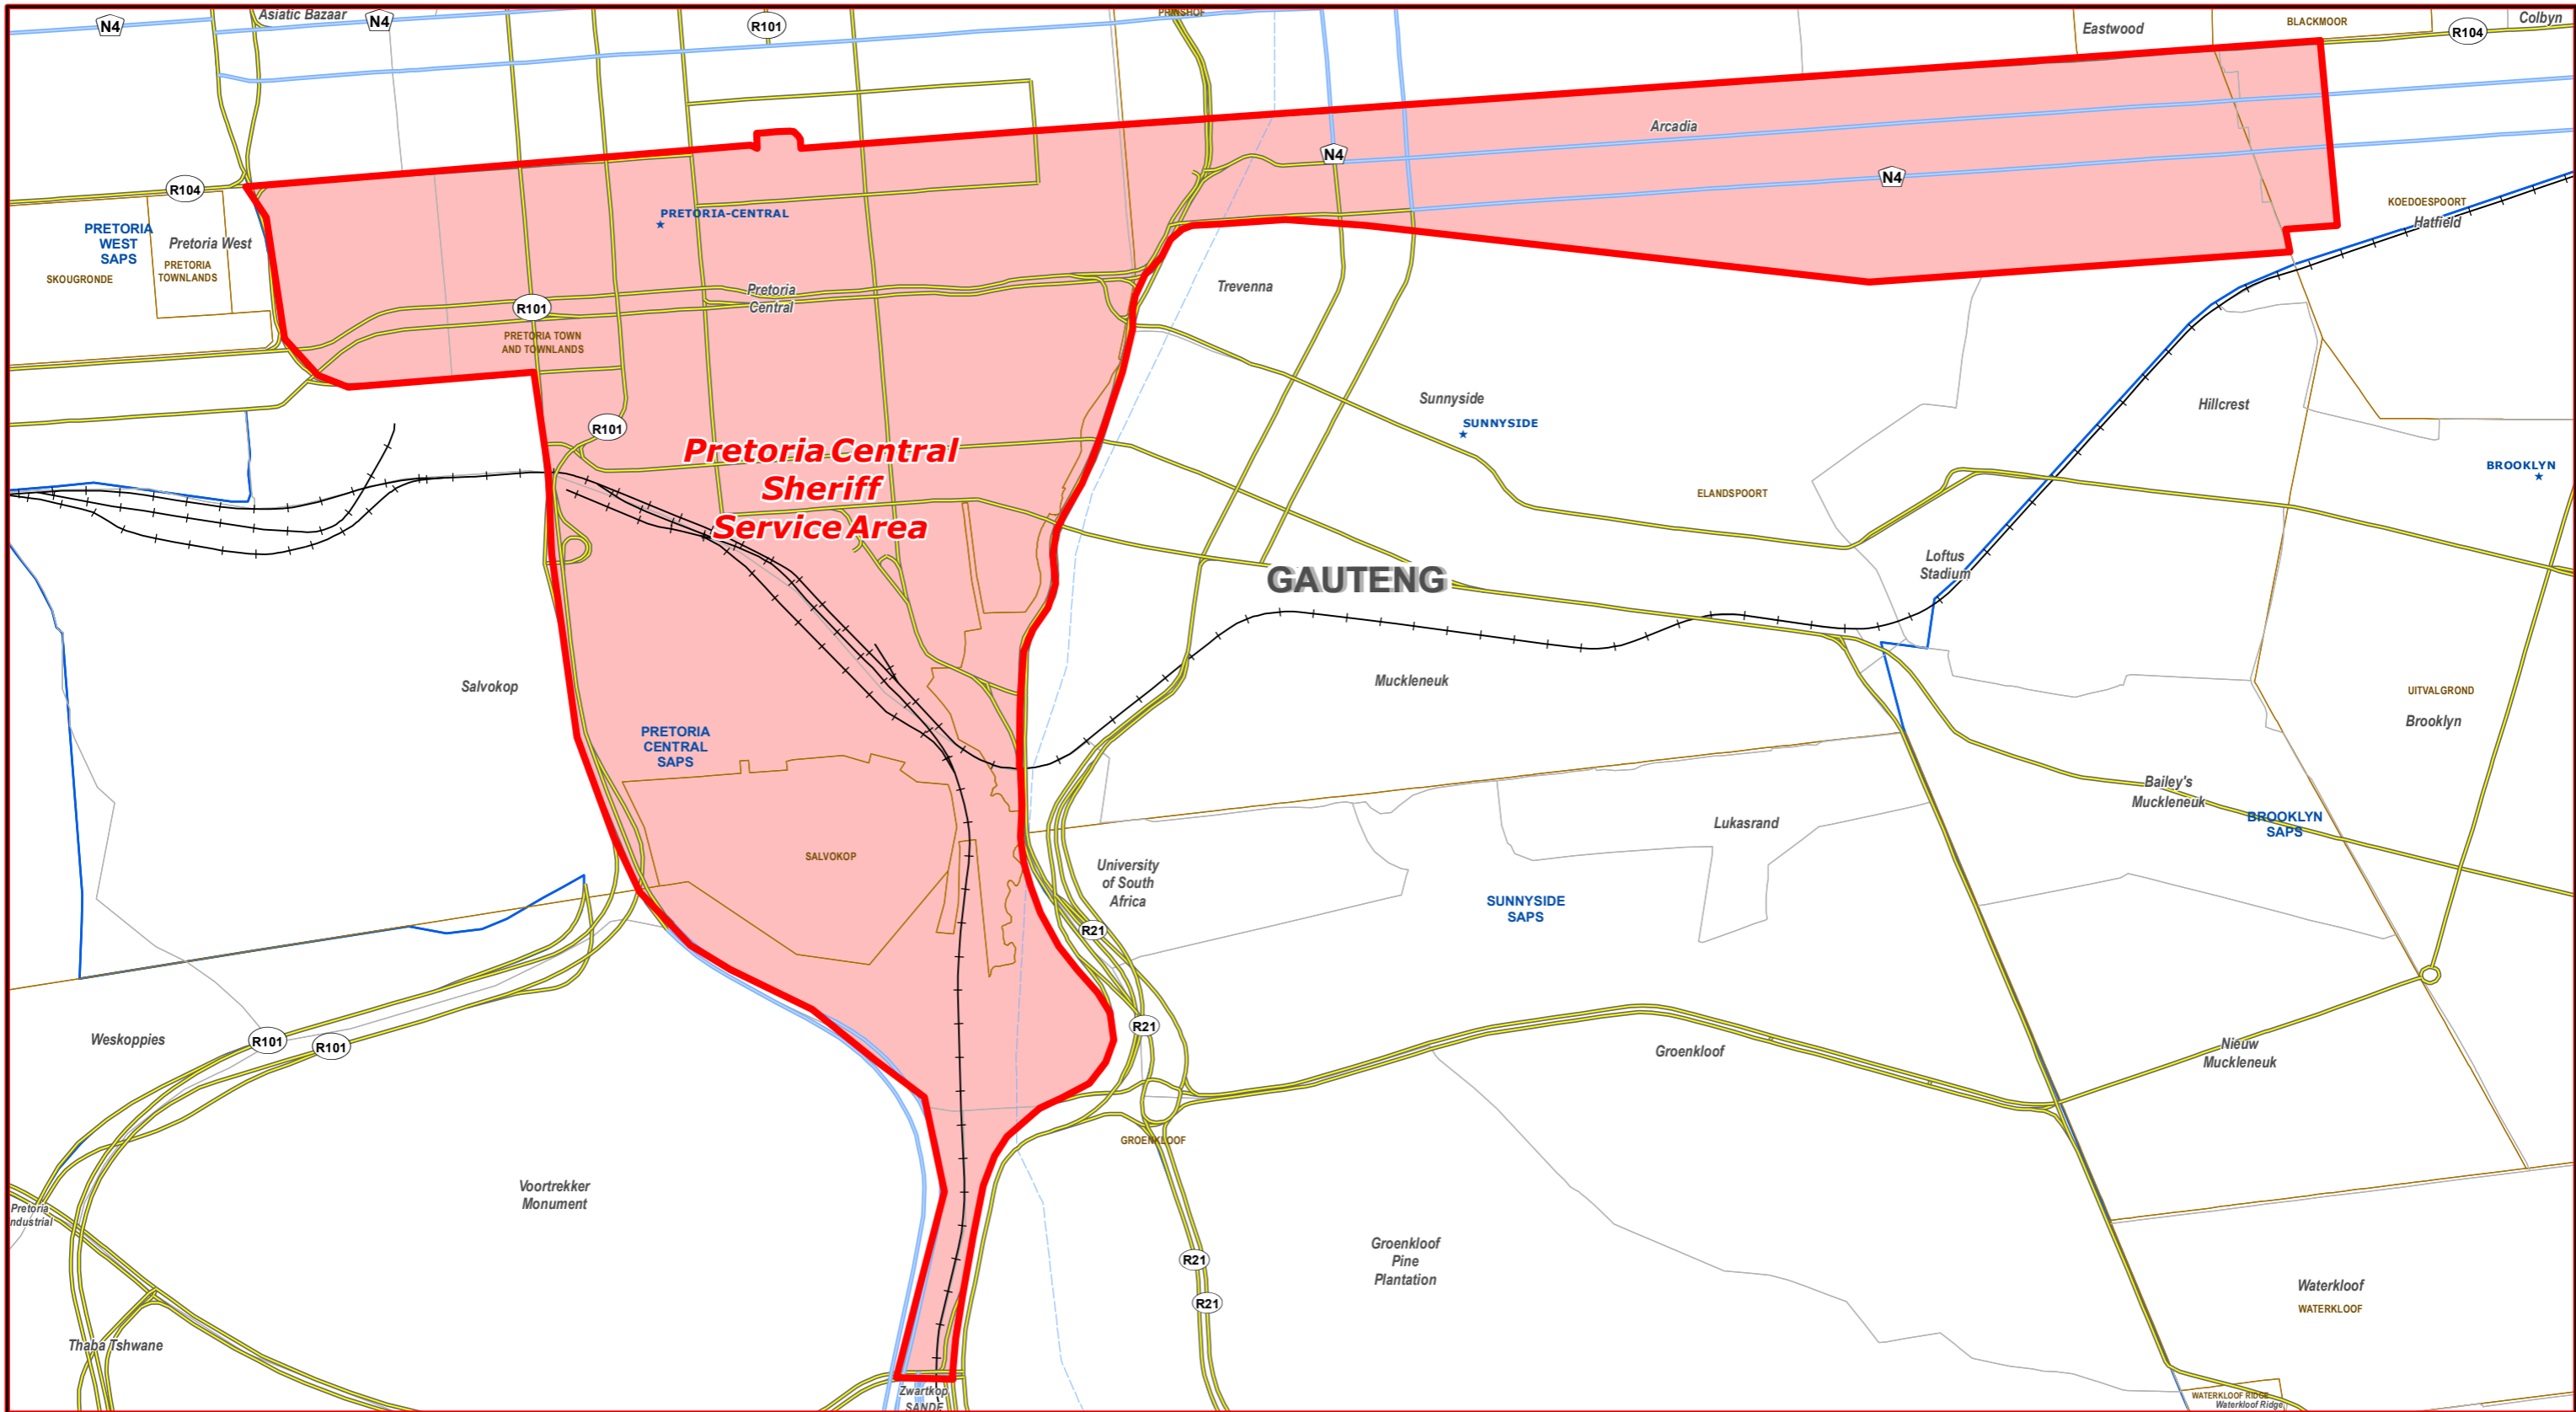

Pretoria Central Sheriff Service Area

Legend

- Main Town
- Main Courts
- Place of Sitting
- ★ Police Stations & Facilities
- ▲ Schools
- Health Facilities
- ~ Rivers
- National Roads
- Main Roads
- Railways
- Provinces
- Sheriff Service Area
- Traditional Councils
- Dams

Sheriff Service Areas

DATA SUPPLIED BY:
 Statistics South Africa
 Department of Water Affairs & Forestry
 Department of Provincial & Local Government
 Department of Health
 Department of Safety & Security
 Department of Education
 Department of Transport