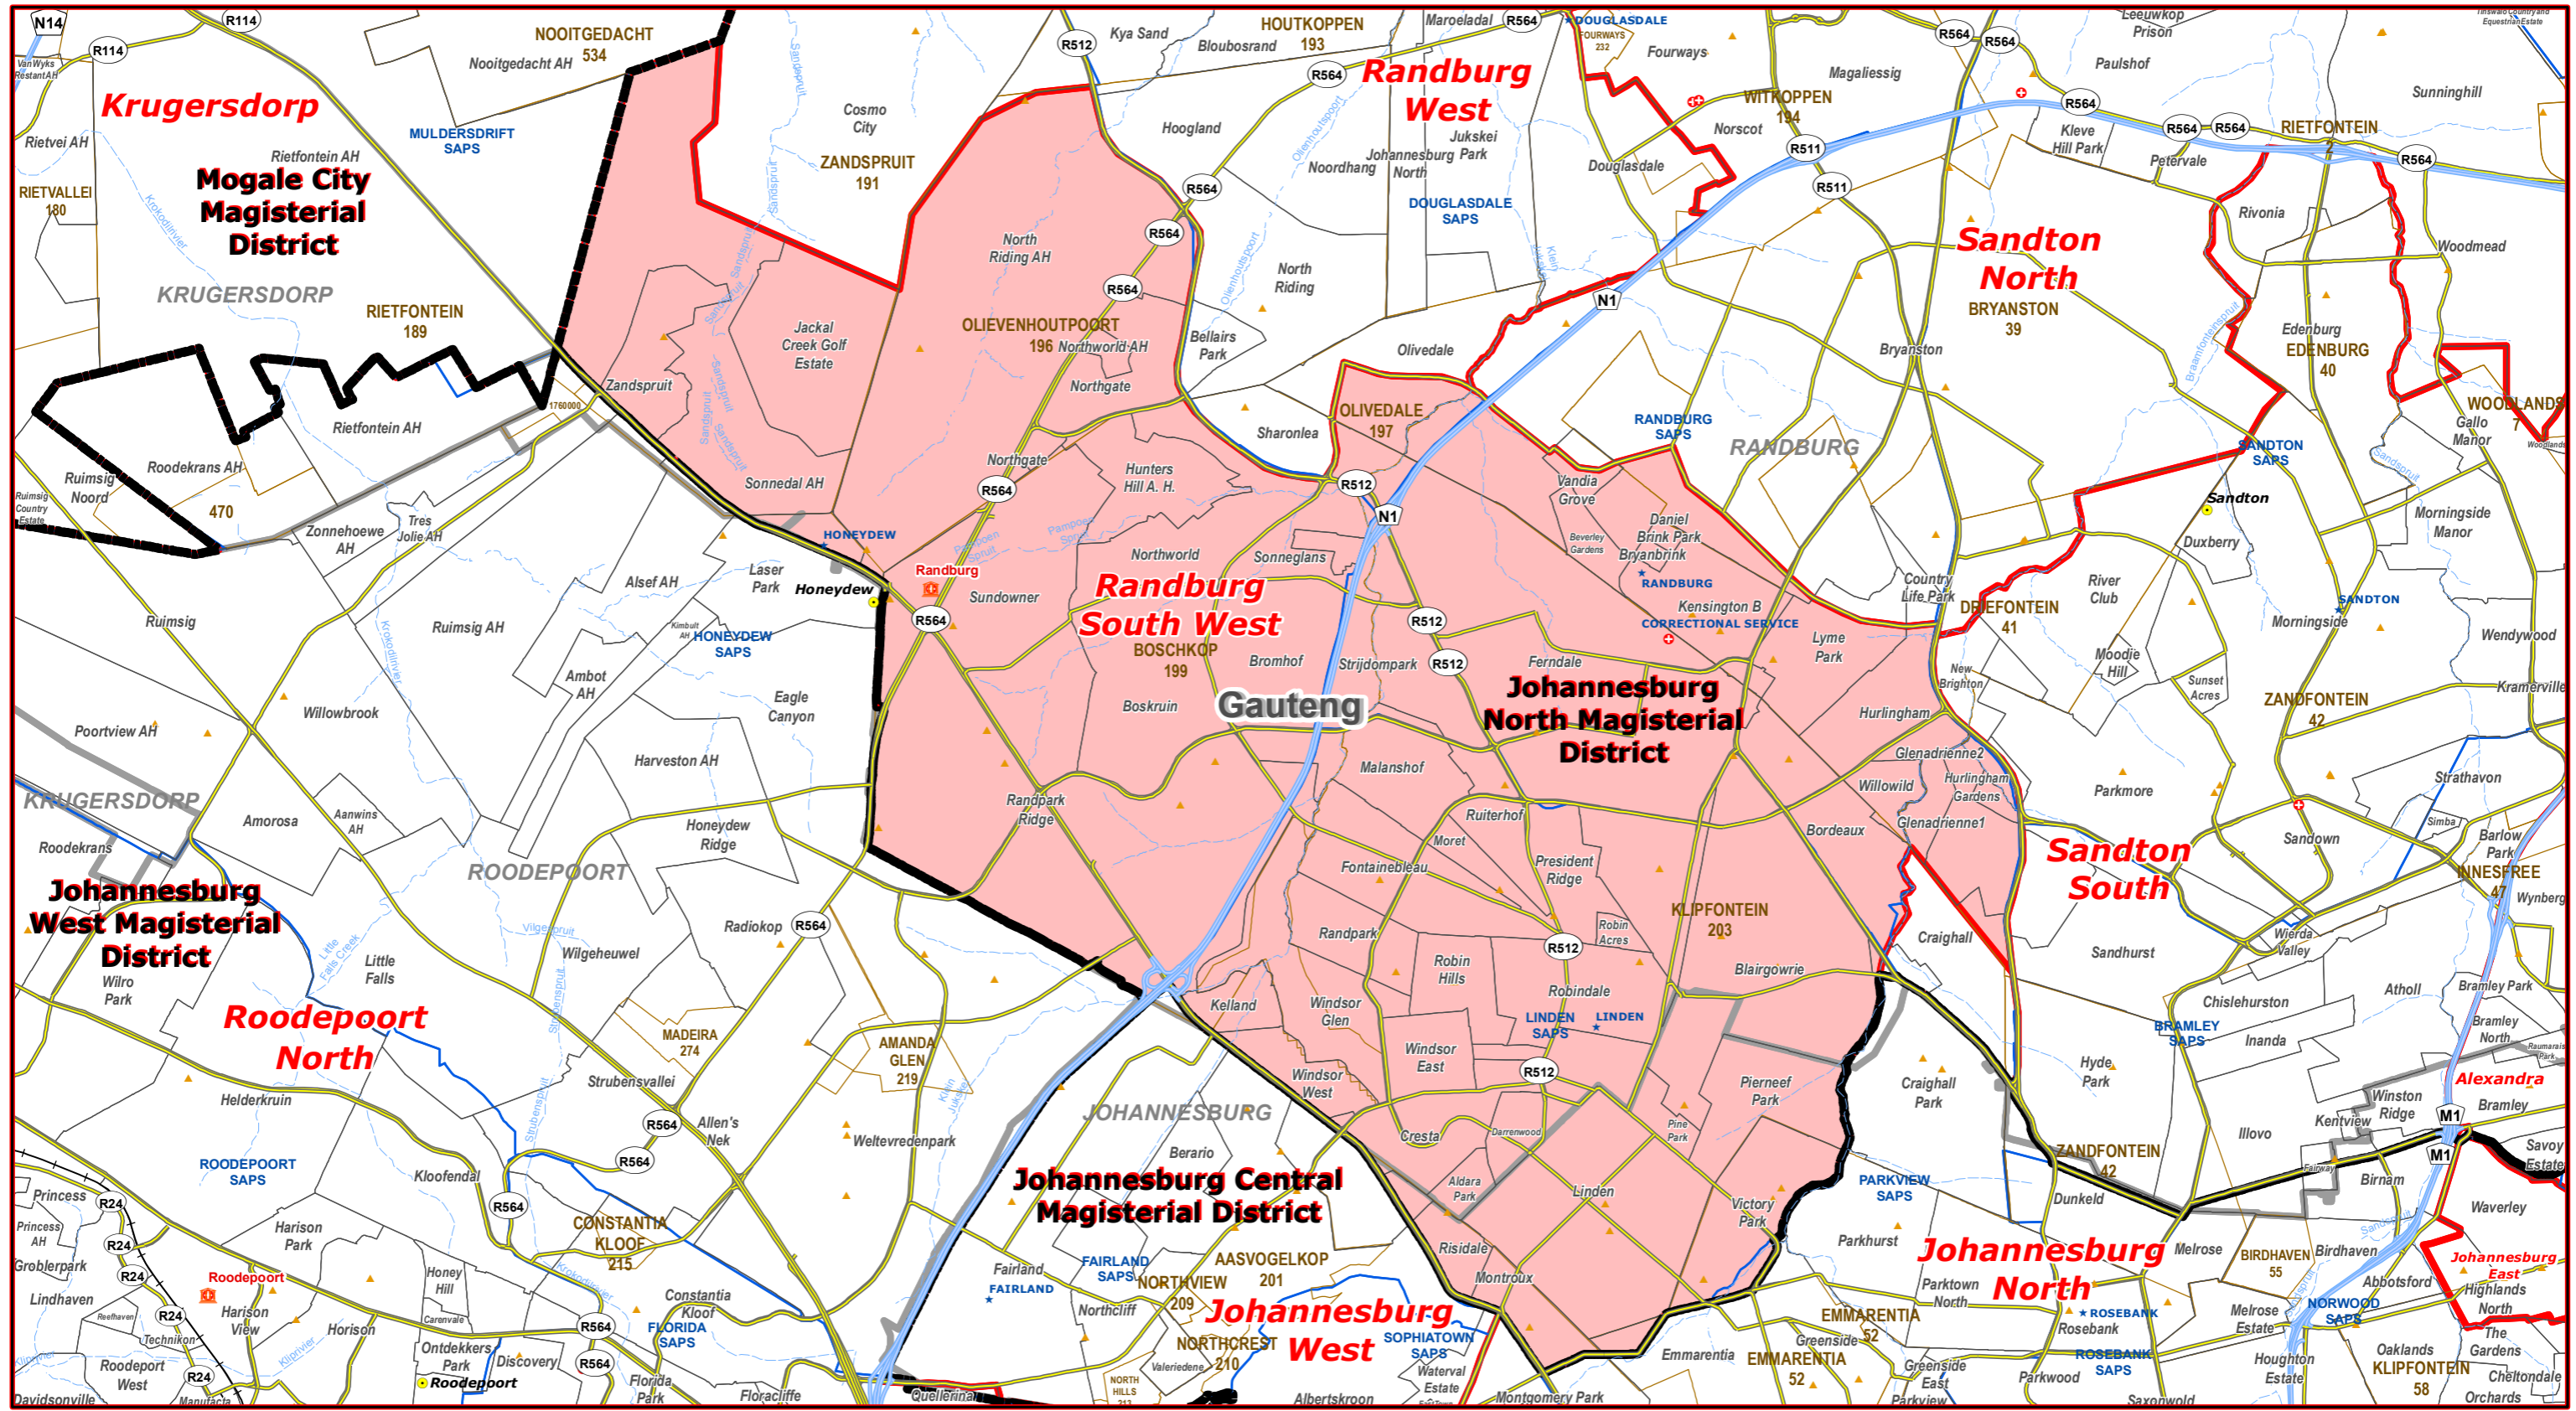

Randburg South West Sheriff Service Area of Johannesburg North Magisterial District

Legend

- Main Town
- Main Courts
- ★ Place of Sitting
- ★ Police Stations & Facilities
- ▲ Schools
- ⊕ Health Facilities
- ~ Rivers
- National Roads
- Main Roads
- Railways
- Provinces
- Proposed Magisterial District
- Proposed Seat / Sub District
- Current Magisterial Districts
- Traditional Councils
- Dams