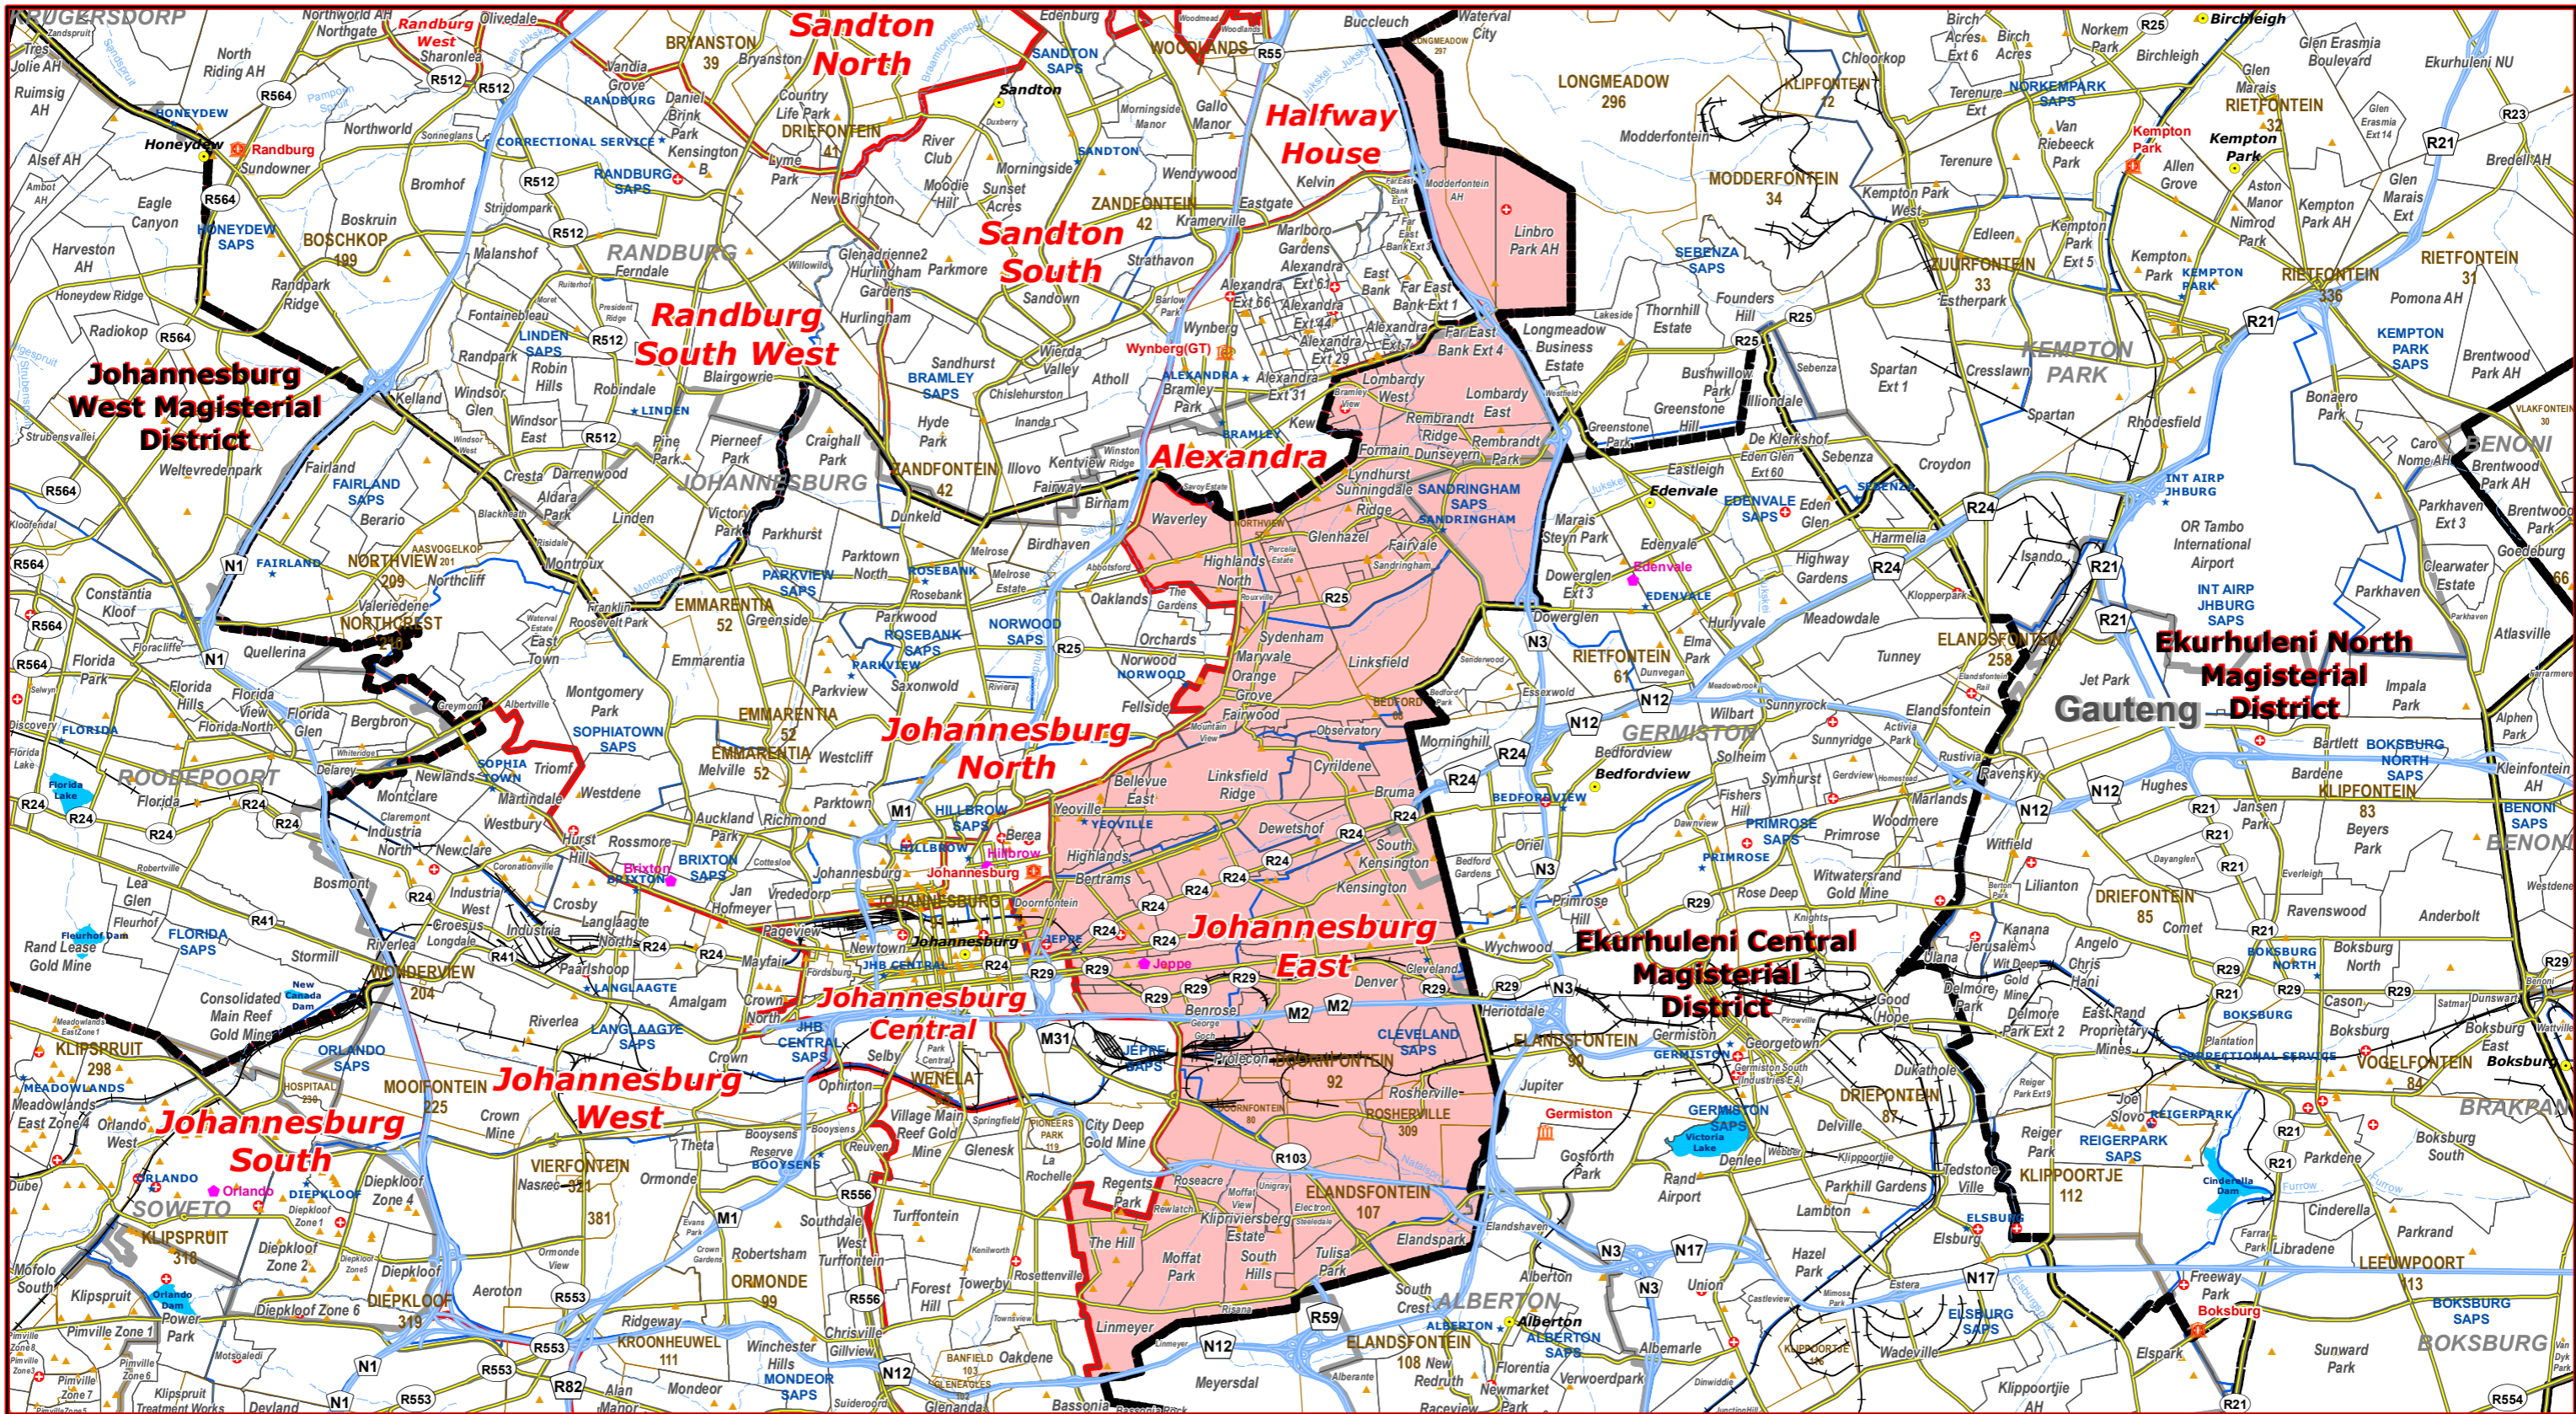

# Johannesburg East Sheriff Service Area of Johannesburg Central Magisterial District

- Legend**
- Main Town
  - Main Courts
  - Place of Sitting
  - Police Stations & Facilities
  - Schools
  - Health Facilities
  - Rivers
  - National Roads
  - Main Roads
  - Railways
  - Provinces
  - Proposed Magisterial District
  - Proposed Seat / Sub District
  - Current Magisterial Districts
  - Traditional Councils
  - Dams