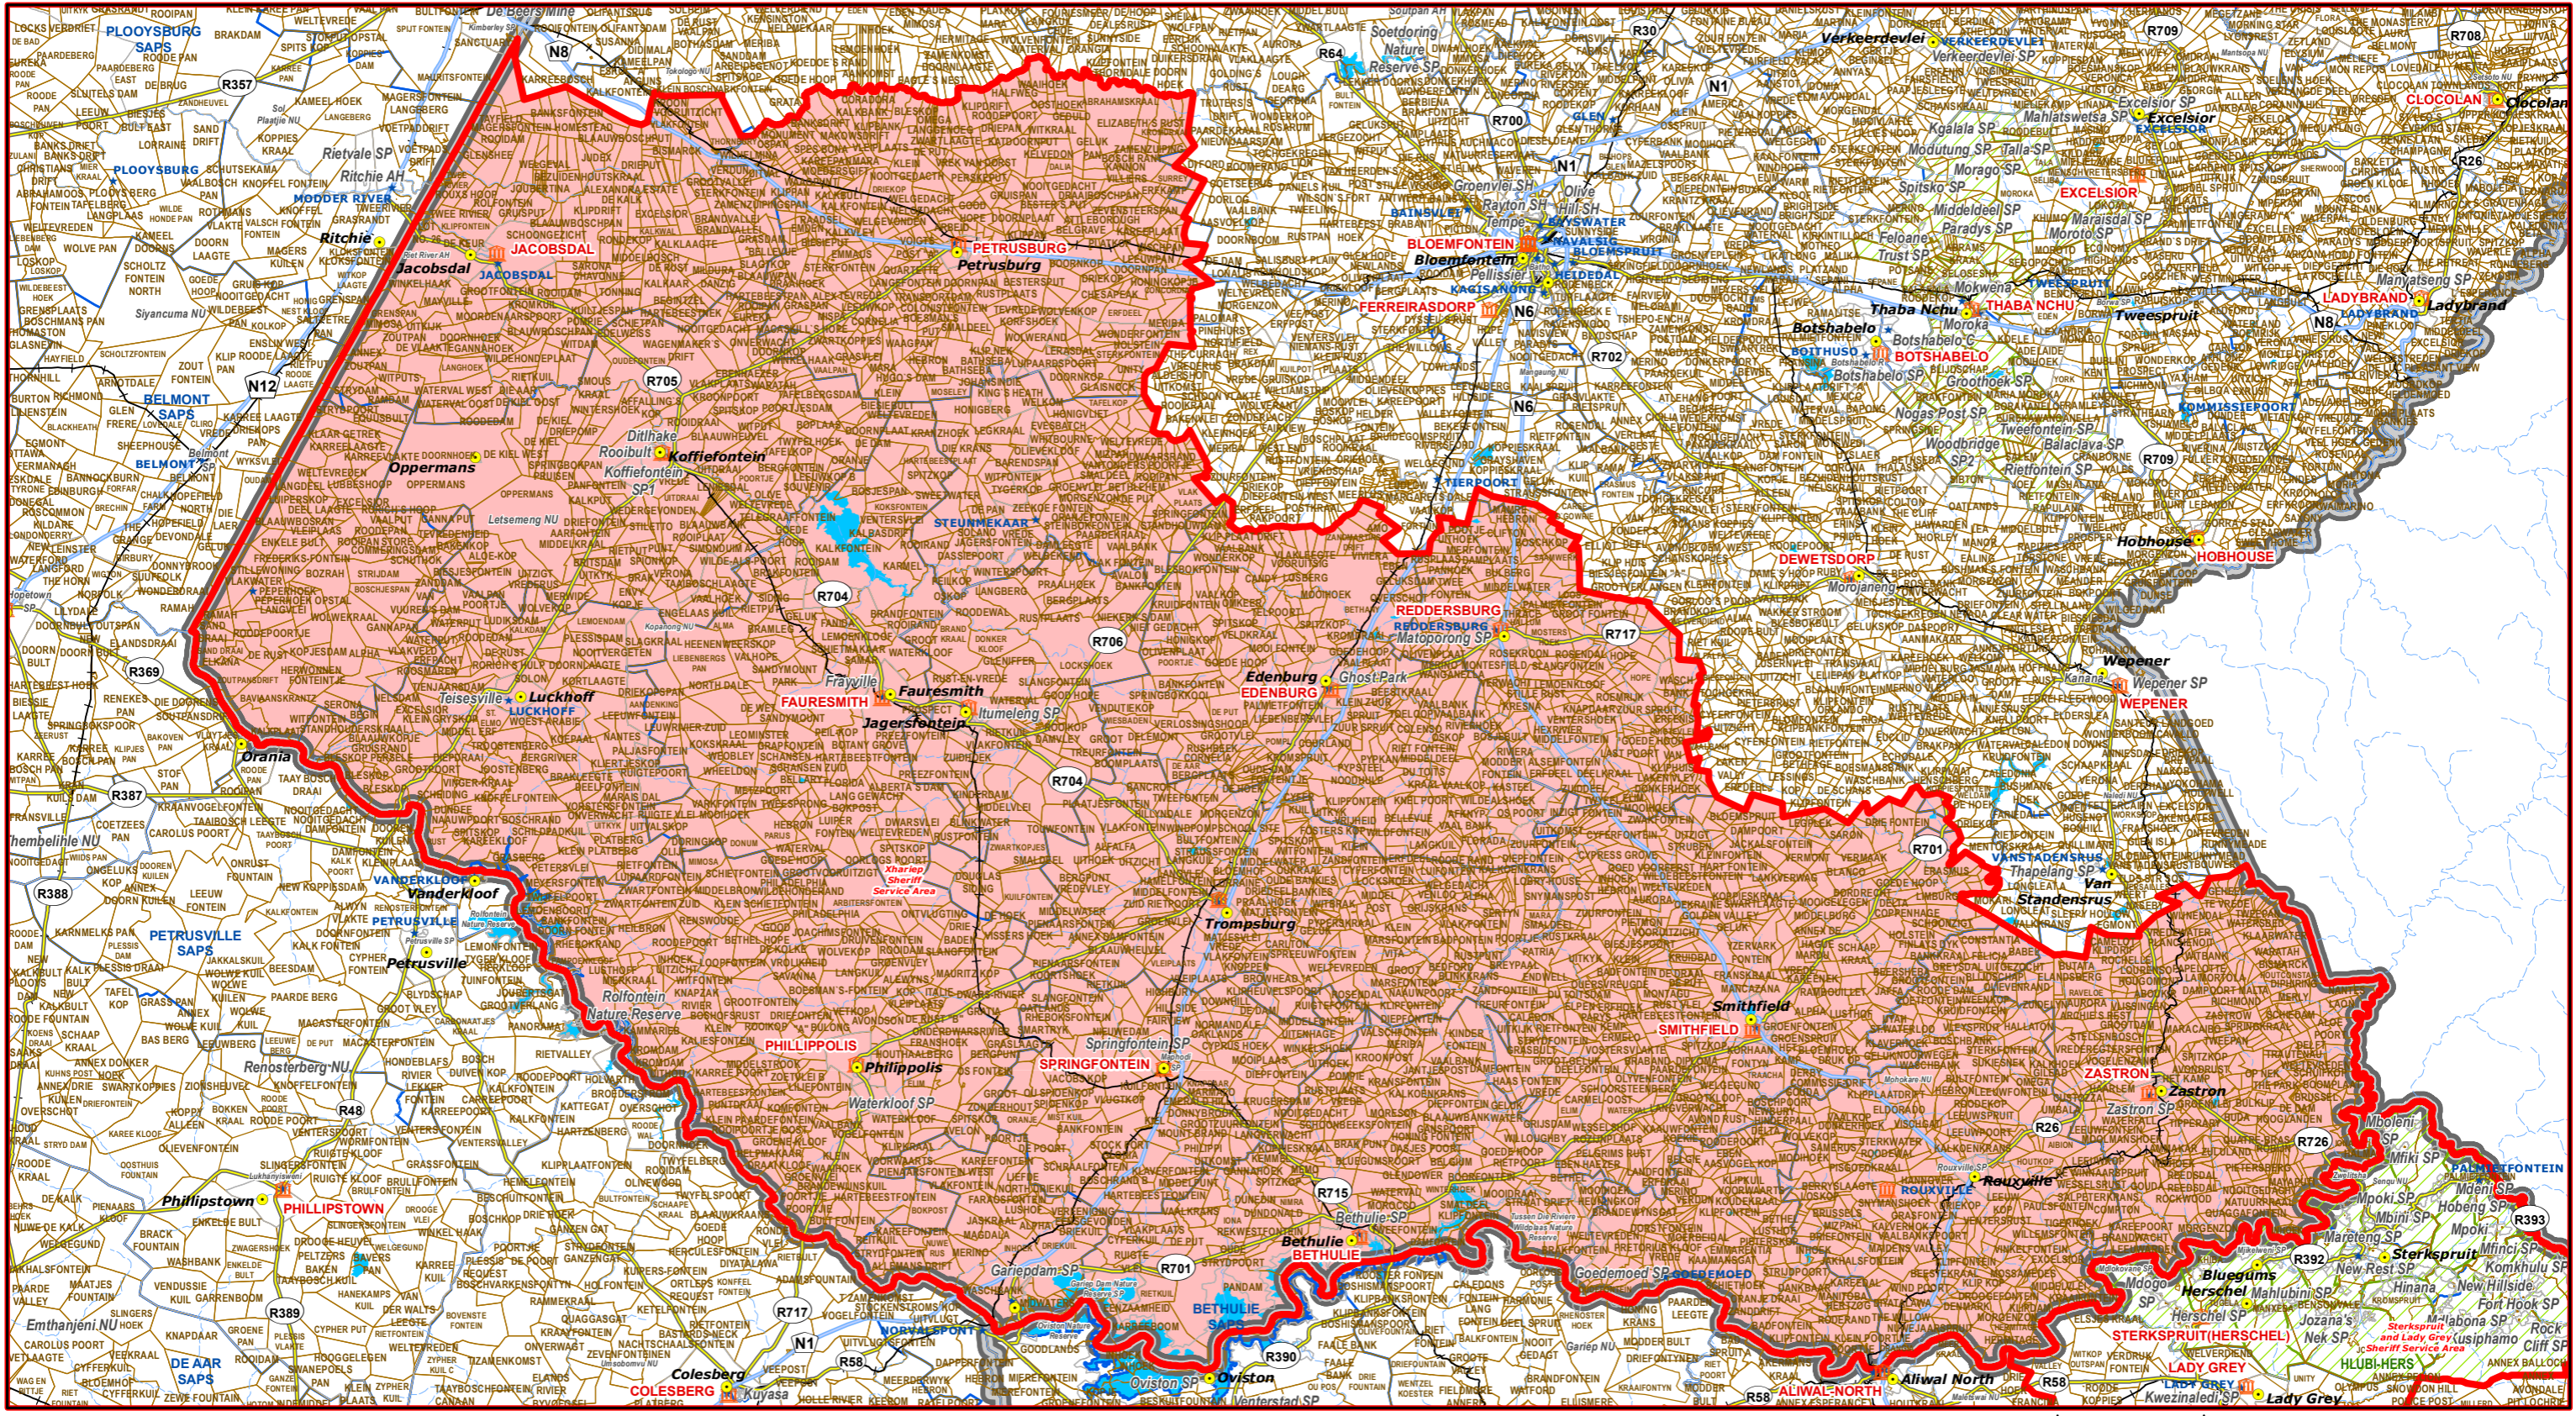

Xhariep Sheriff Service Area

Legend

- Main Town
- Main Courts
- ★ Place of Sitting
- ★ Police Stations & Facilities
- ▲ Schools
- Health Facilities
- Rivers
- National Roads
- Main Roads
- Railways
- Provinces
- Sheriff Service Area
- Traditional Councils
- Dams

Sheriff Service Areas

DATA SUPPLIED BY:

- Statistics South Africa
- Department of Water Affairs & Forestry
- Department of Provincial & Local Government
- Department of Health
- Department of Safety & Security
- Department of Education
- Department of Transport