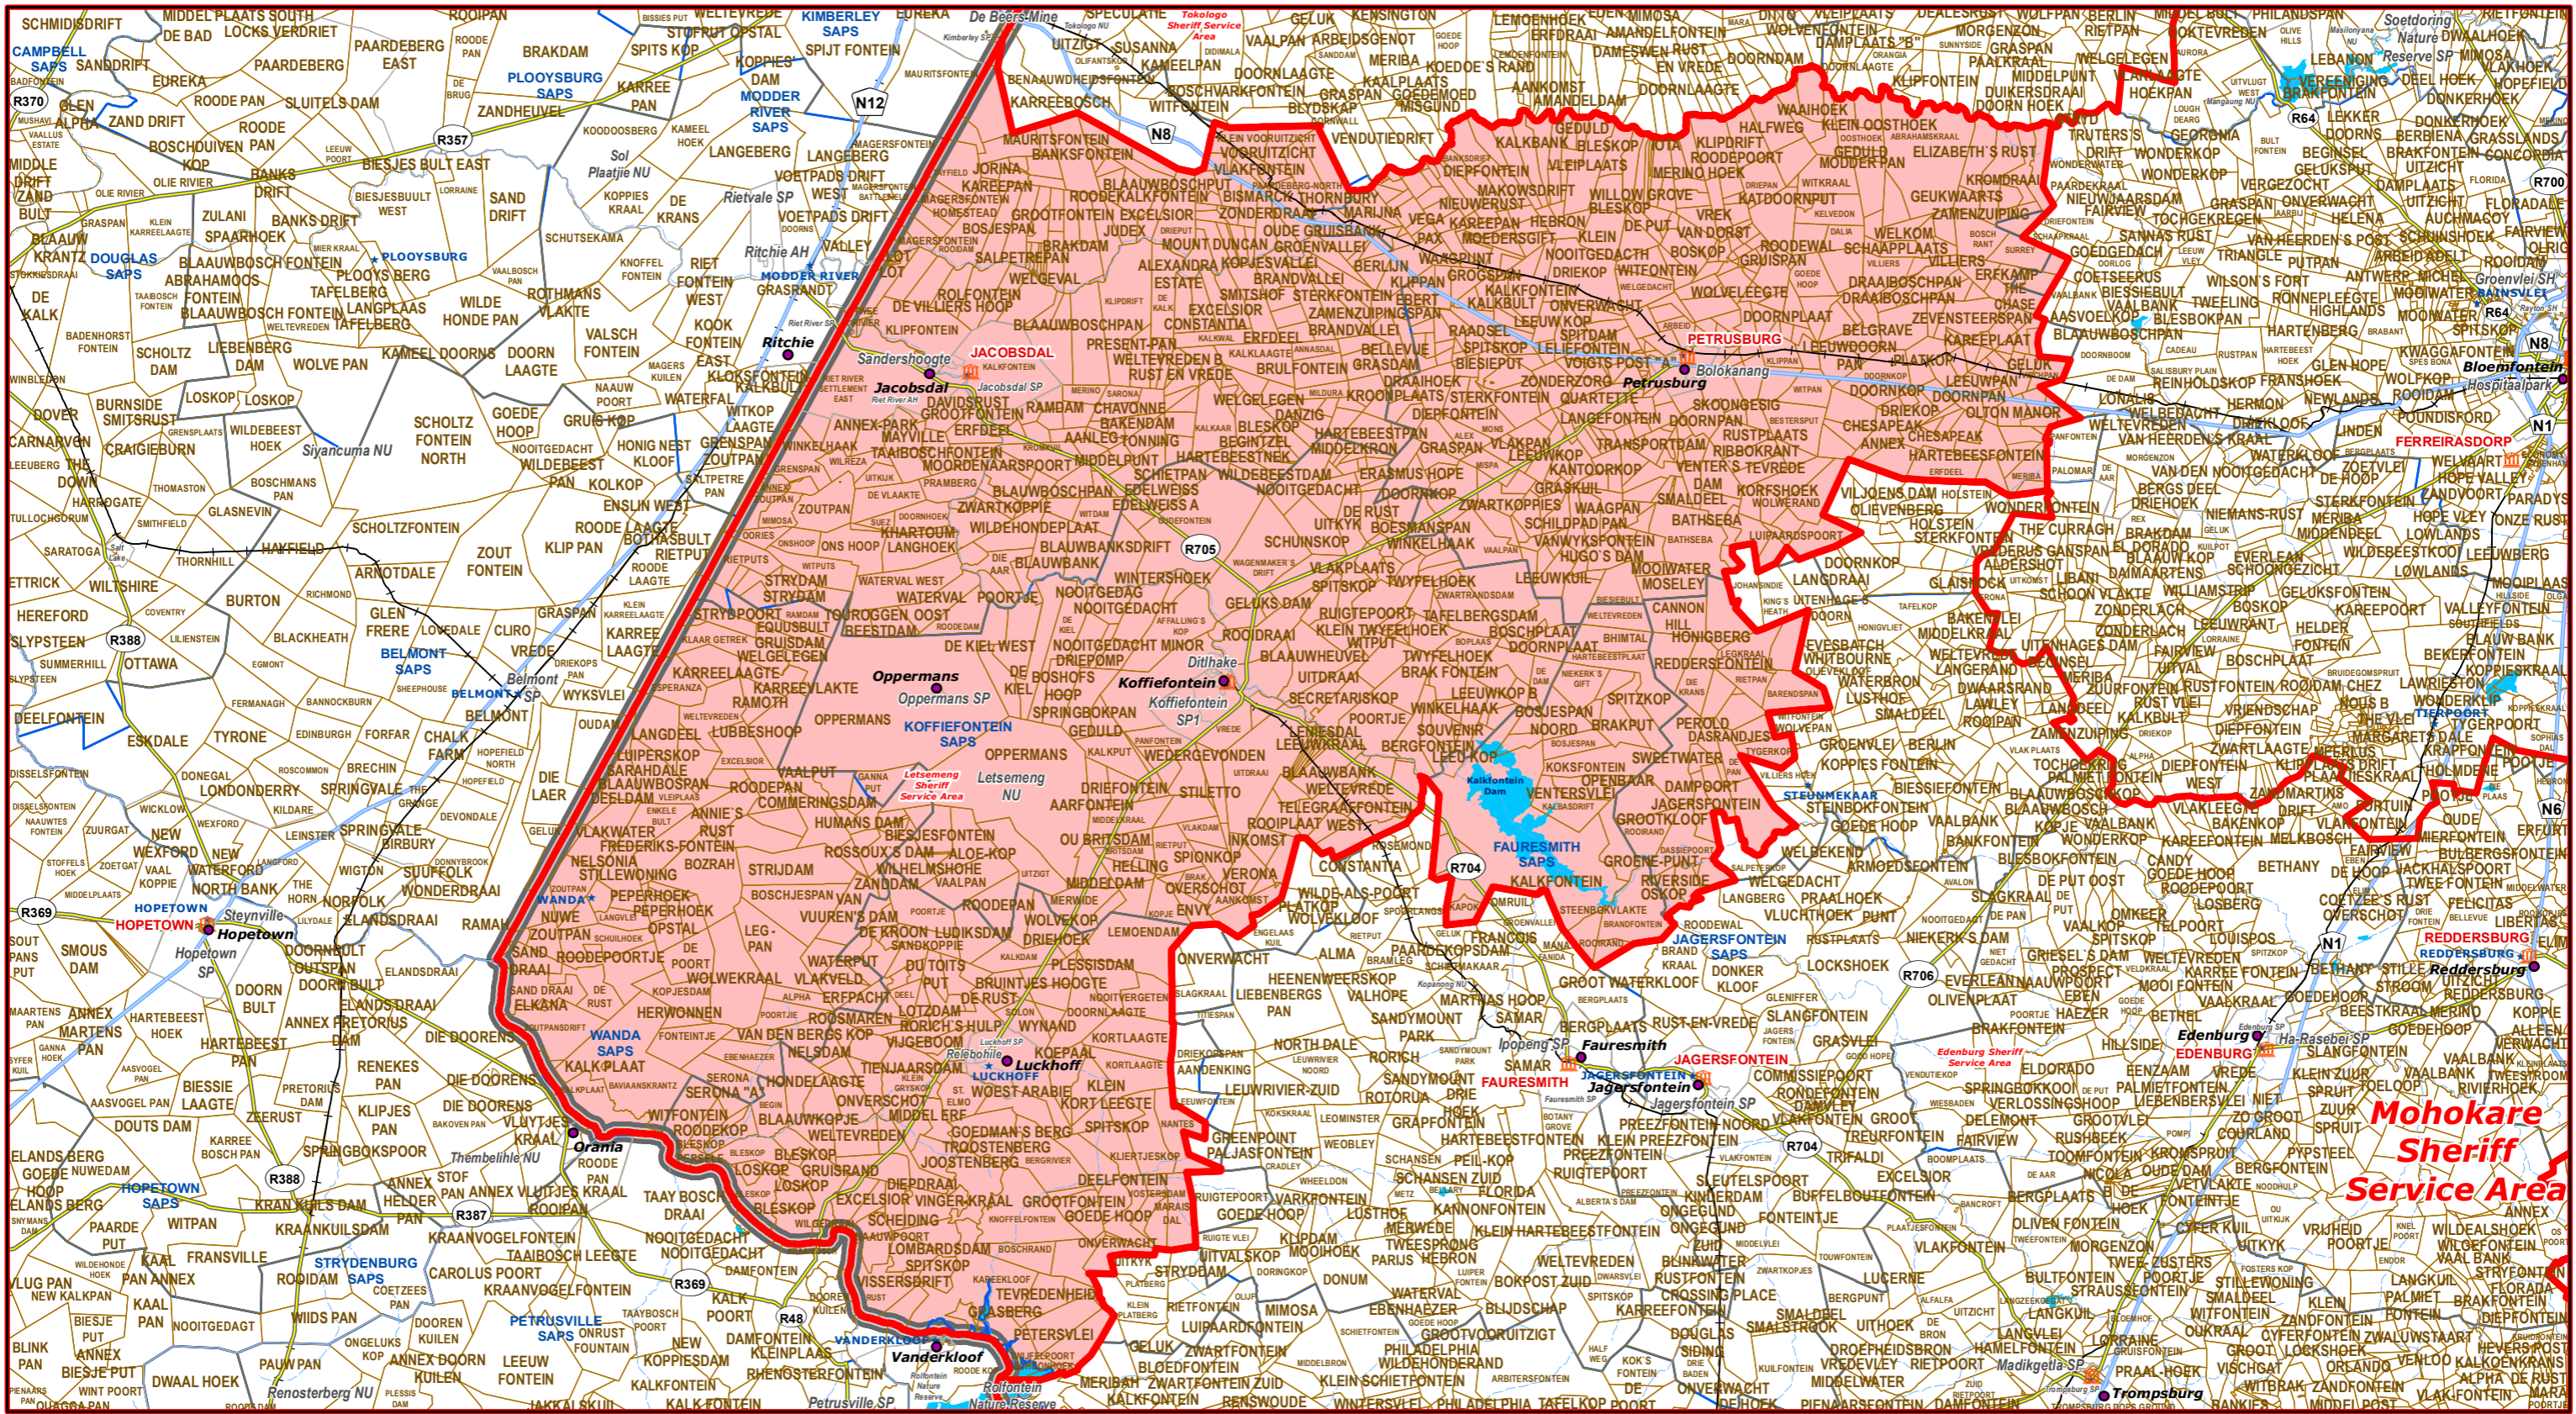

# Letsemeng Sheriff Service Area of Xhariep Magisterial District

## Legend

- Main Town
- Main Courts
- ★ Place of Sitting
- ★ Police Stations & Facilities
- ▲ Schools
- Health Facilities
- Rivers
- National Roads
- Main Roads
- Railways
- Provinces
- Sheriff Service Area
- Traditional Councils
- Dams

## Sheriff Service Areas