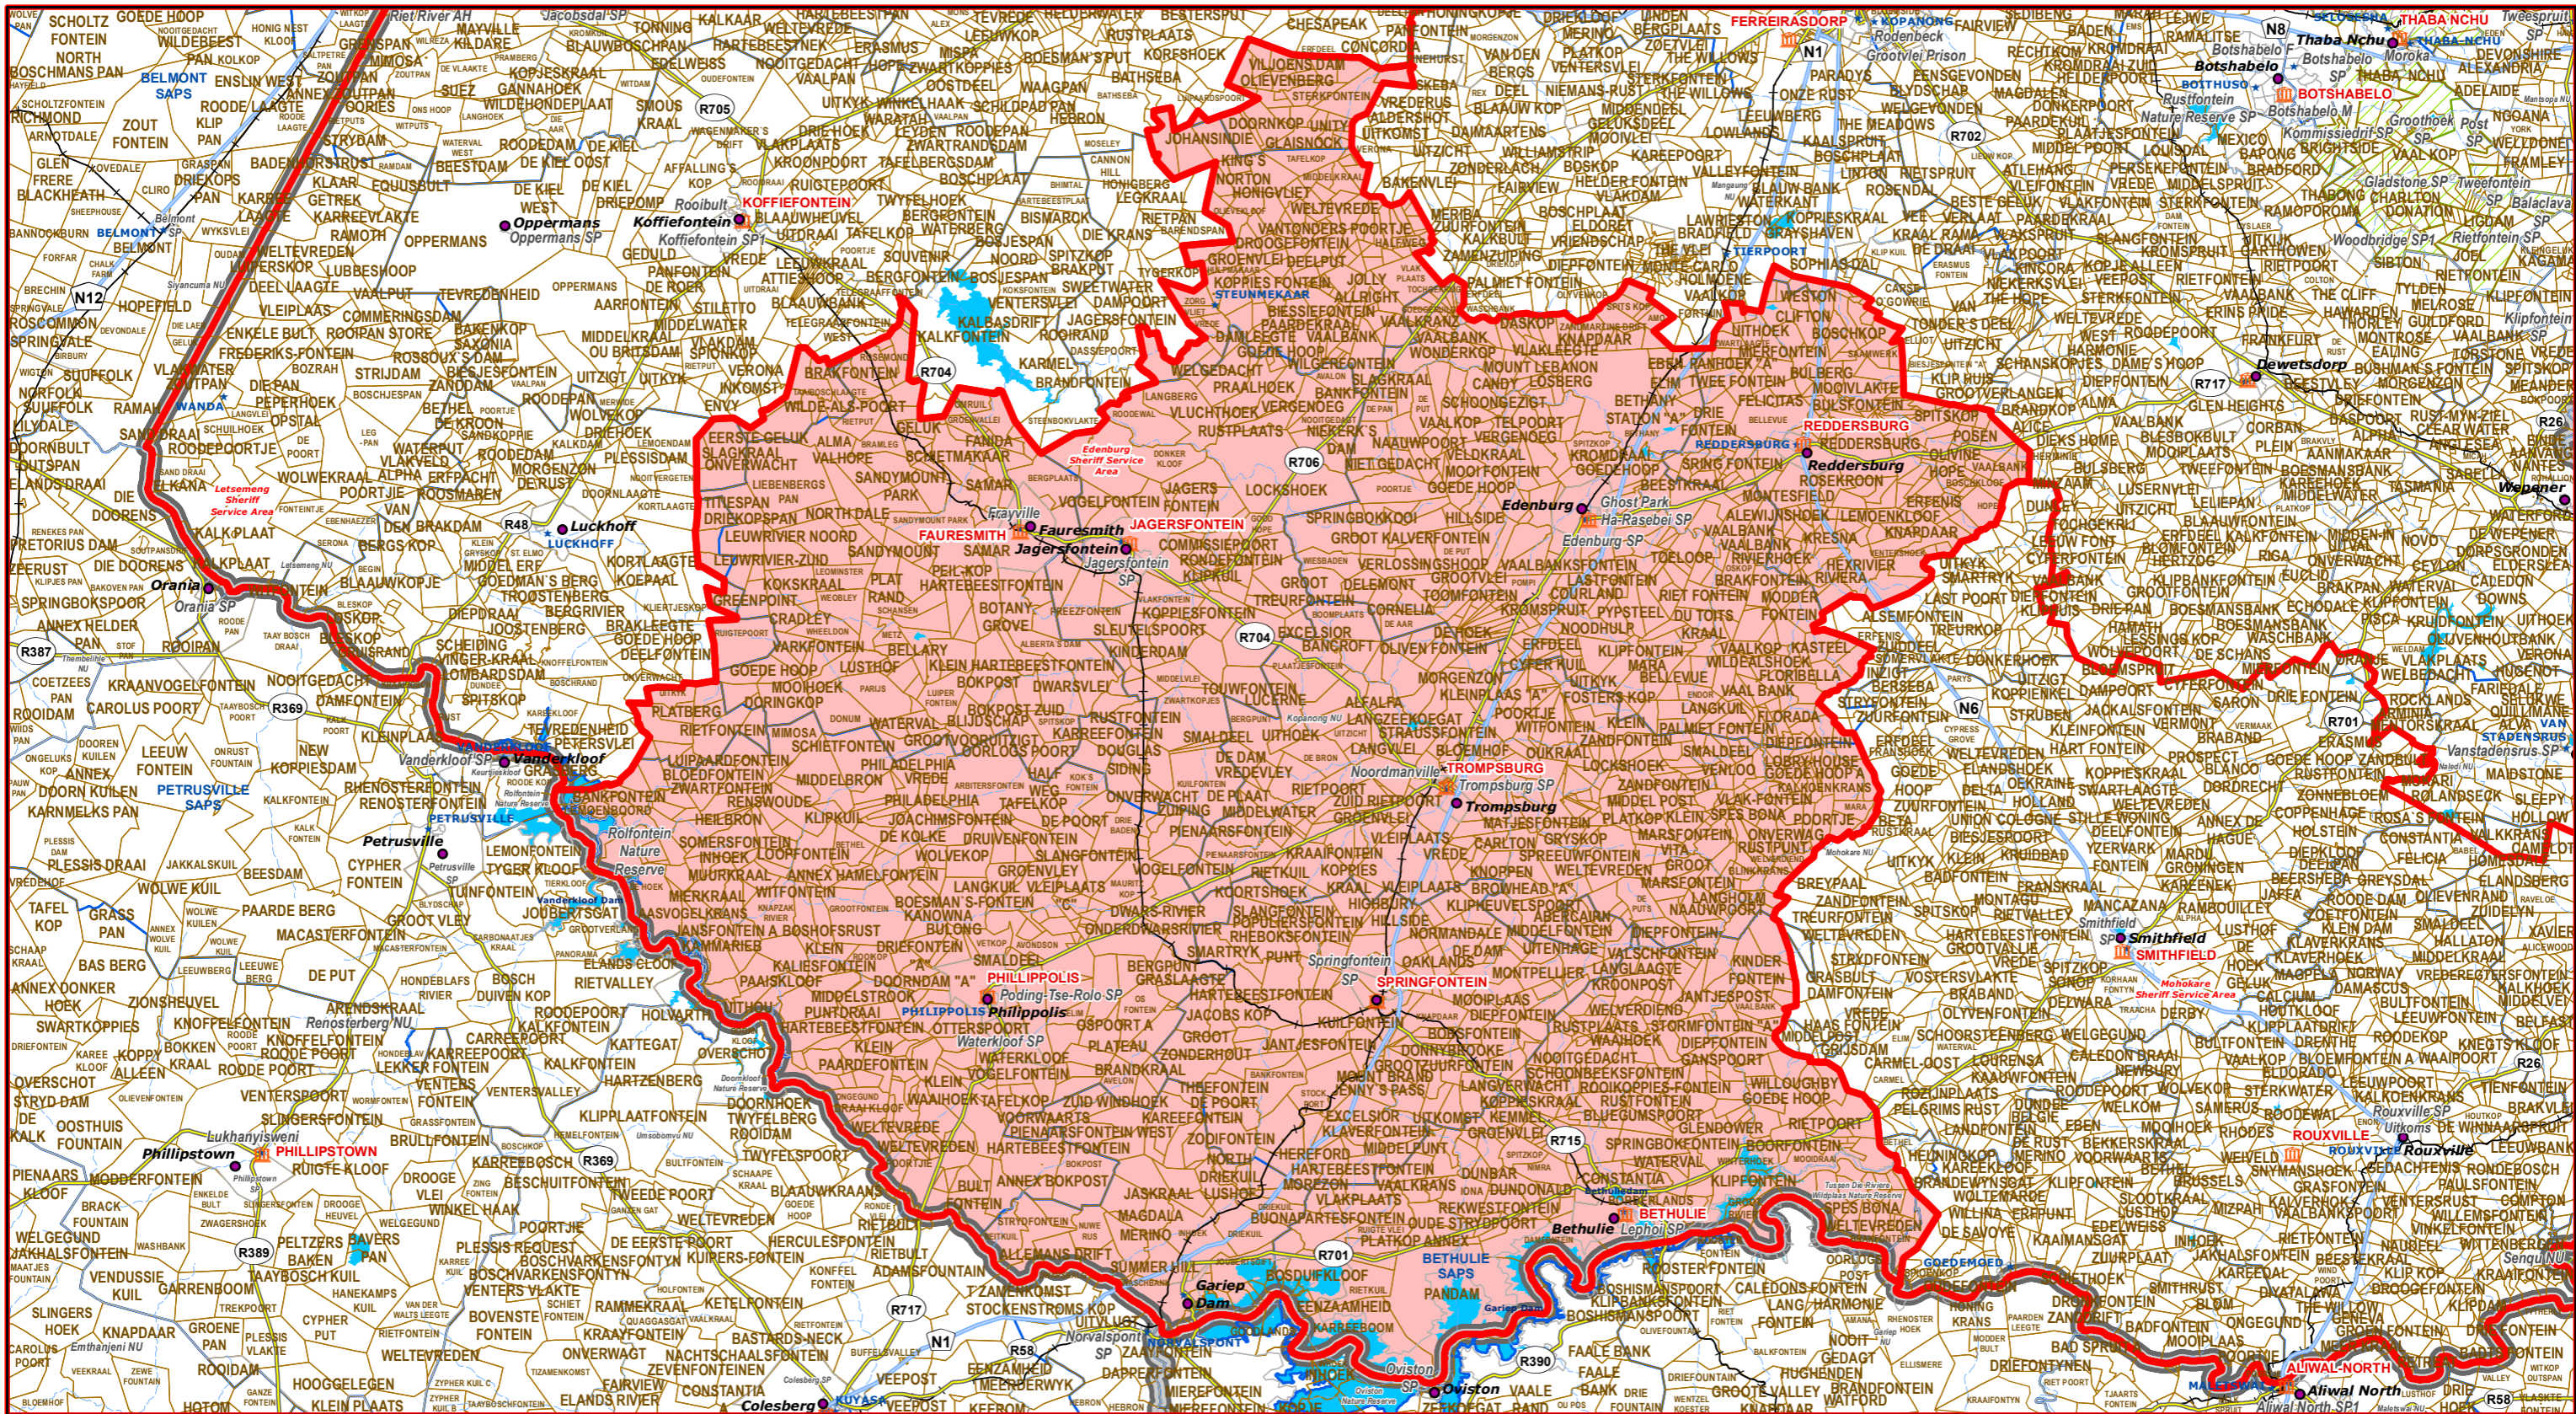

# Edenburg Sheriff Service Area of Xhariep Magisterial District

## Legend

- Main Town
- Rivers
- National Roads
- Main Courts
- Main Roads
- Provinces
- ★ Place of Sitting
- Railways
- Sheriff Service Area
- Traditional Councils
- ★ Police Stations & Facilities
- Dams
- ▲ Schools
- Health Facilities

## Sheriff Service Areas