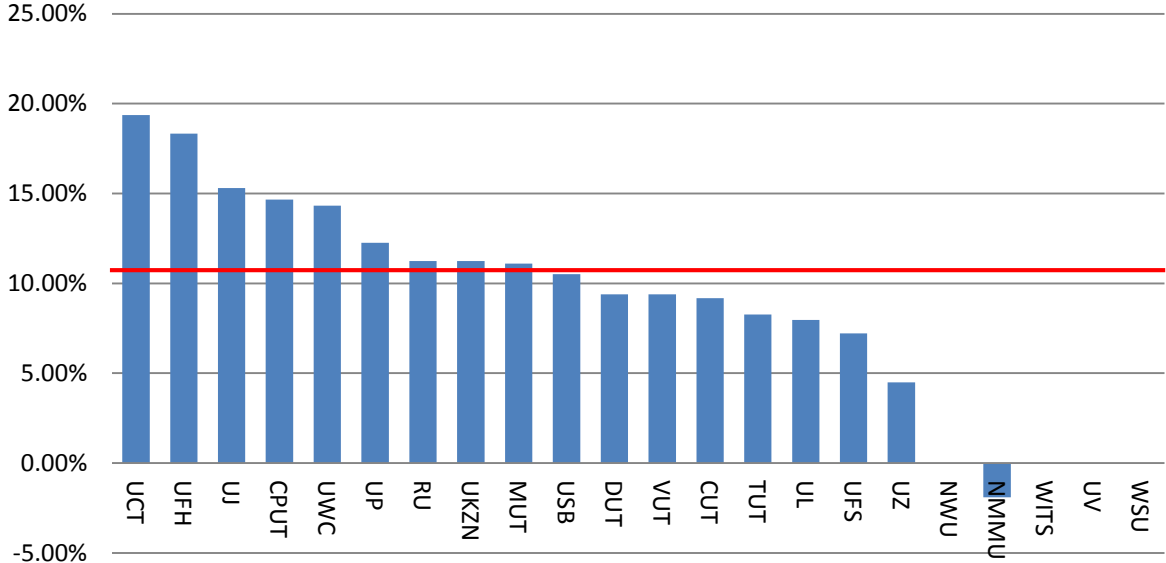

Average % residence fee increase 2008 to 2010

Annual residence fee (without food)